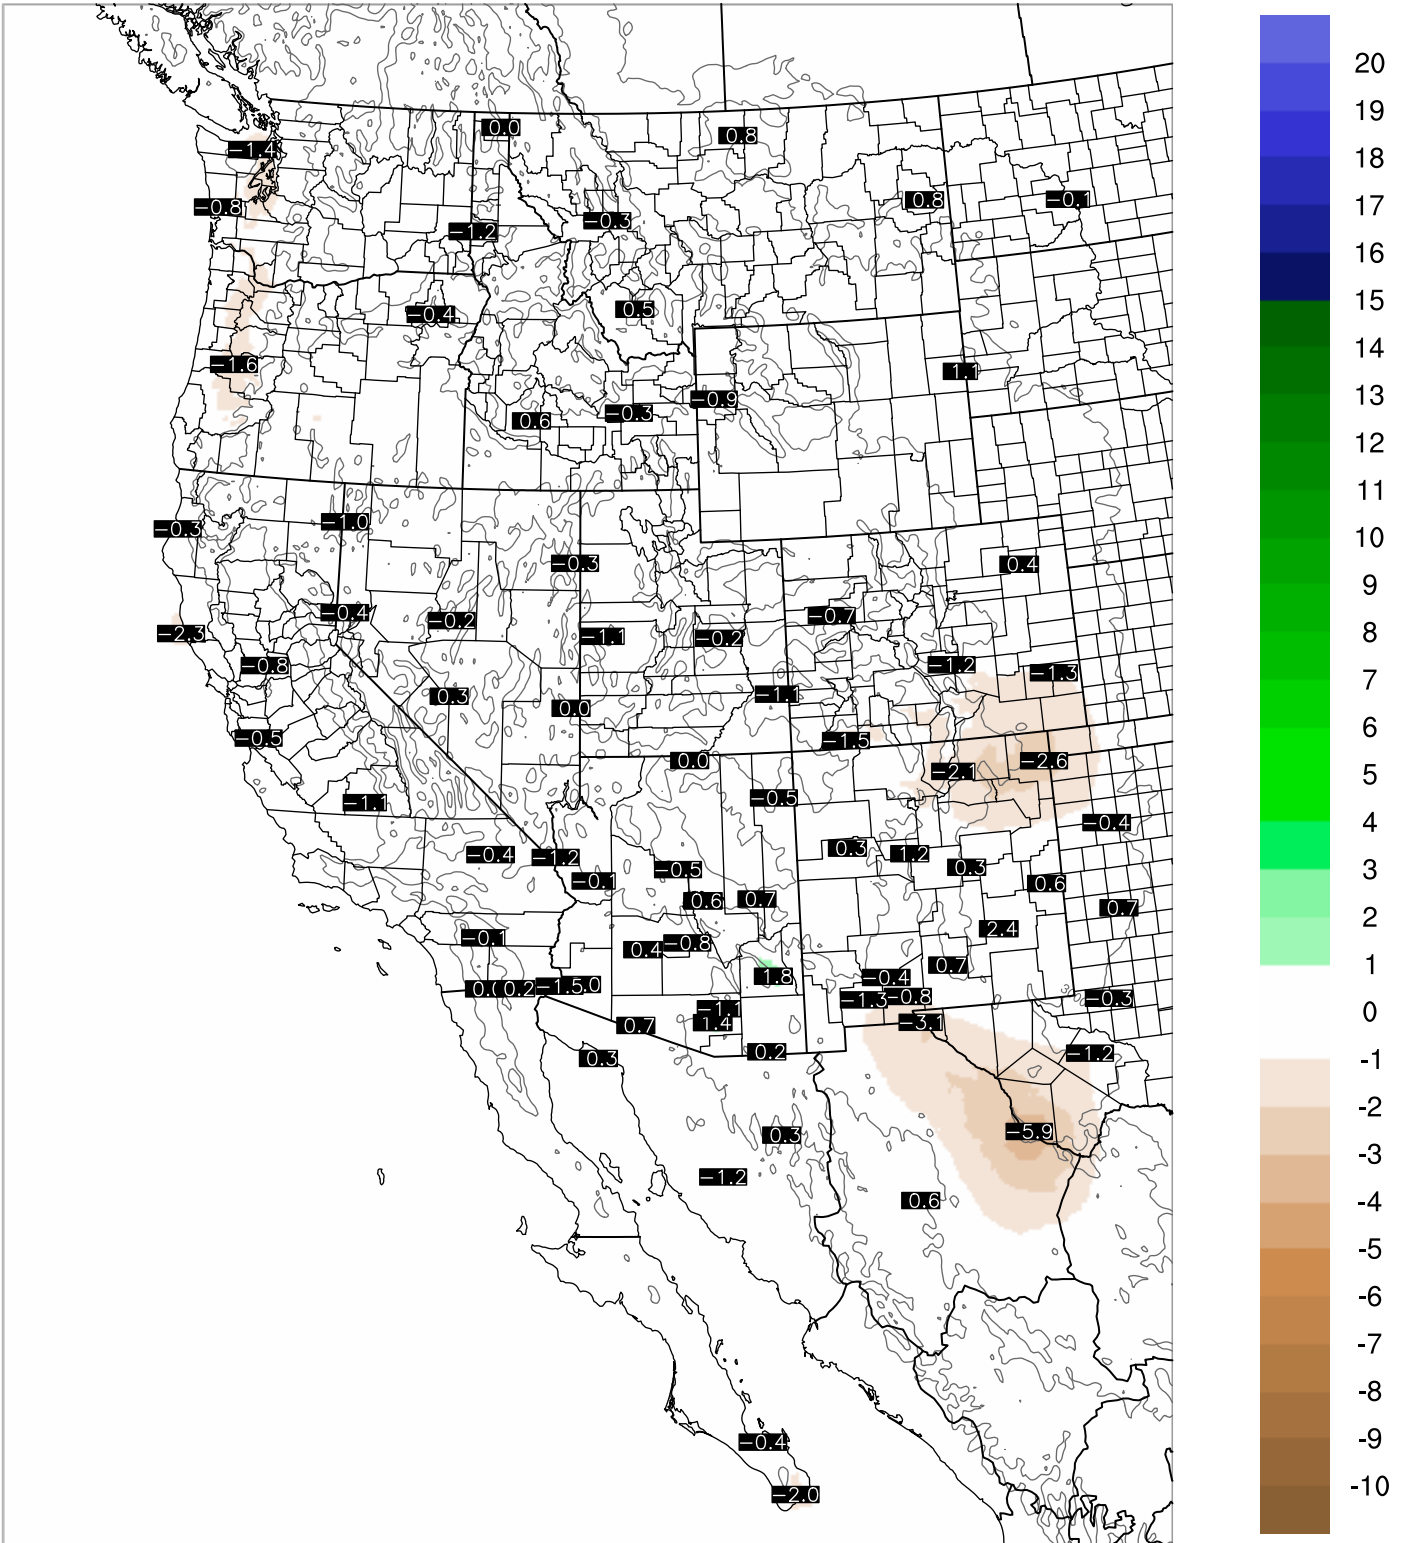

# Corrected PWV 10 Nov 2018 5:45 UTC

# PWV Error(mm) Obs-Init

Corrected PWV 10 Nov 2018 5:45 UTC

PWV Error(mm) Obs-Init