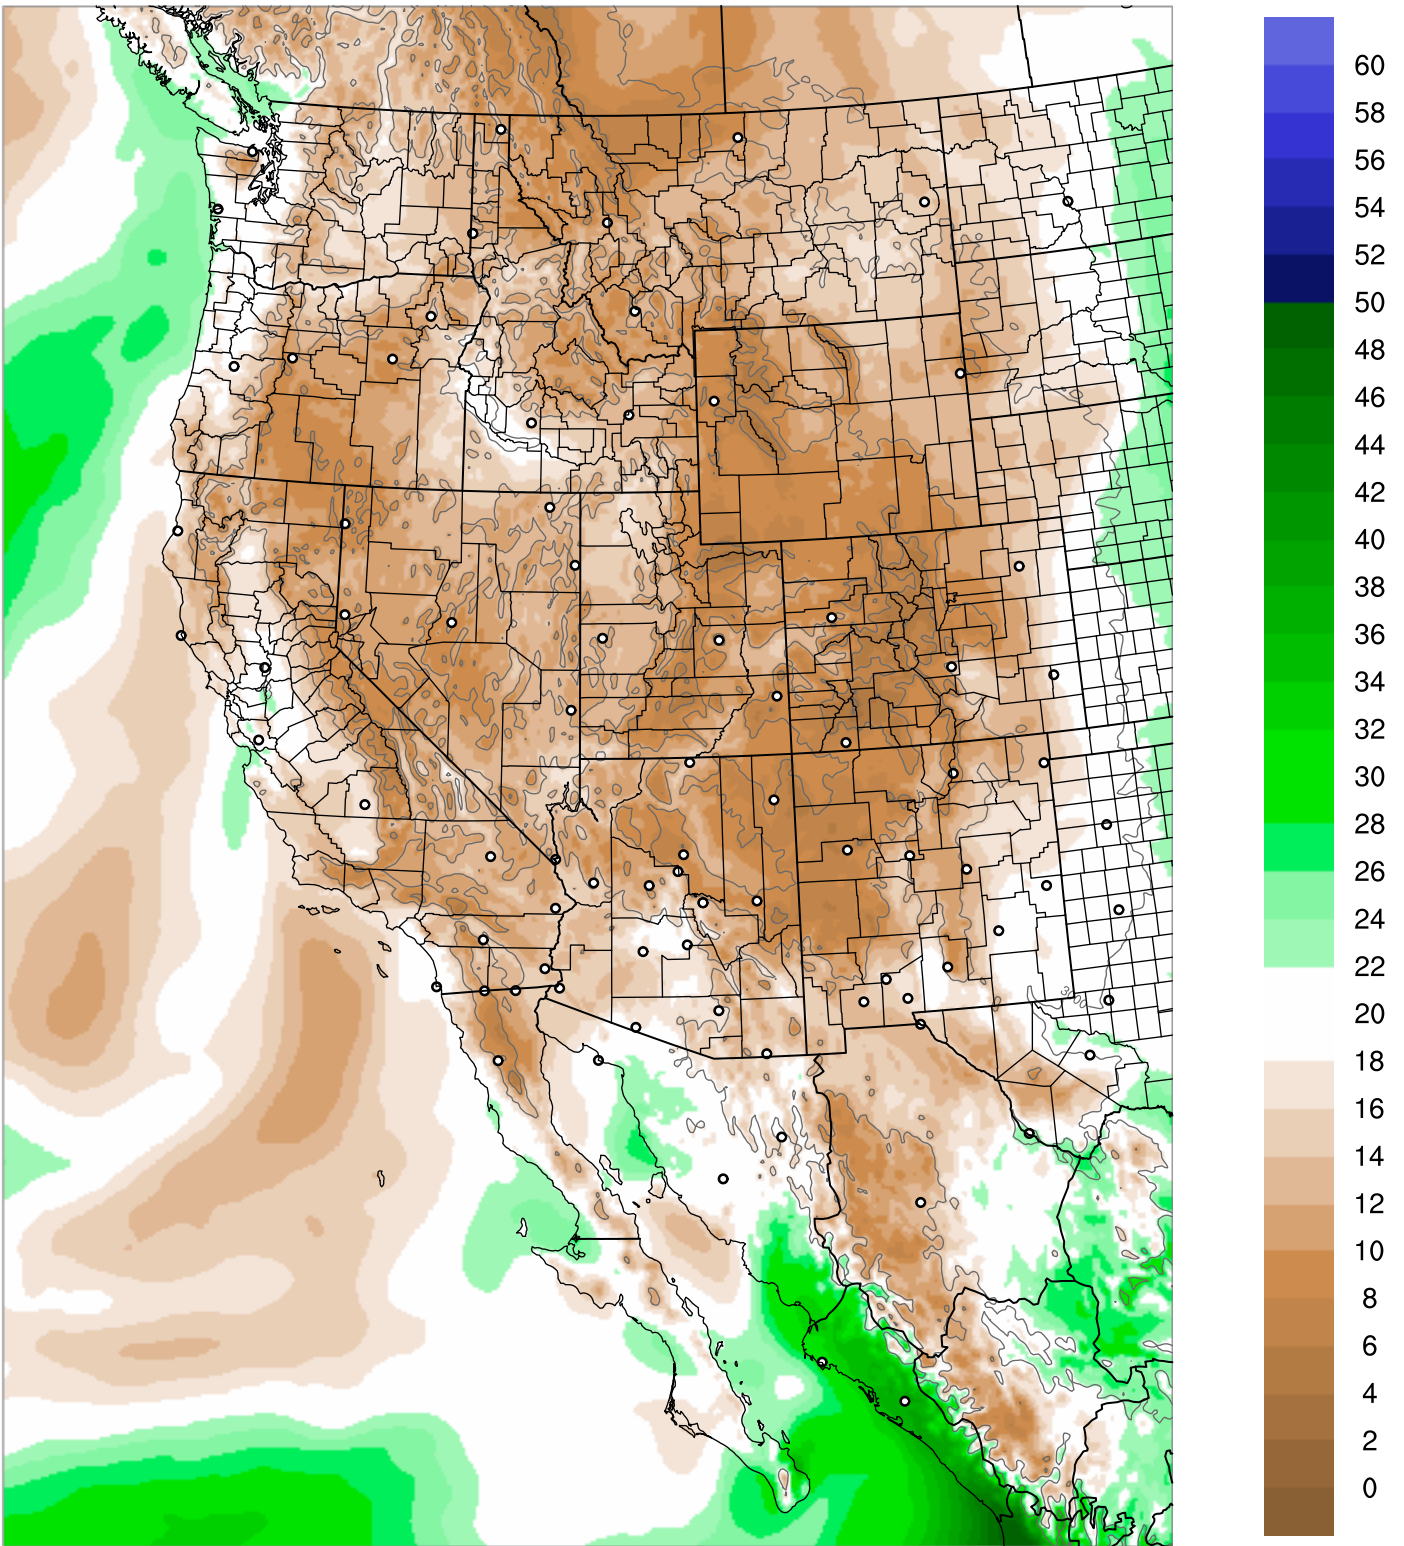

Corrected PWV 25 Oct 2018 5:45 UTC

PWV Error(mm) Obs-Init

Corrected PWV 25 Oct 2018 5:45 UTC

PWV Error(mm) Obs-Init