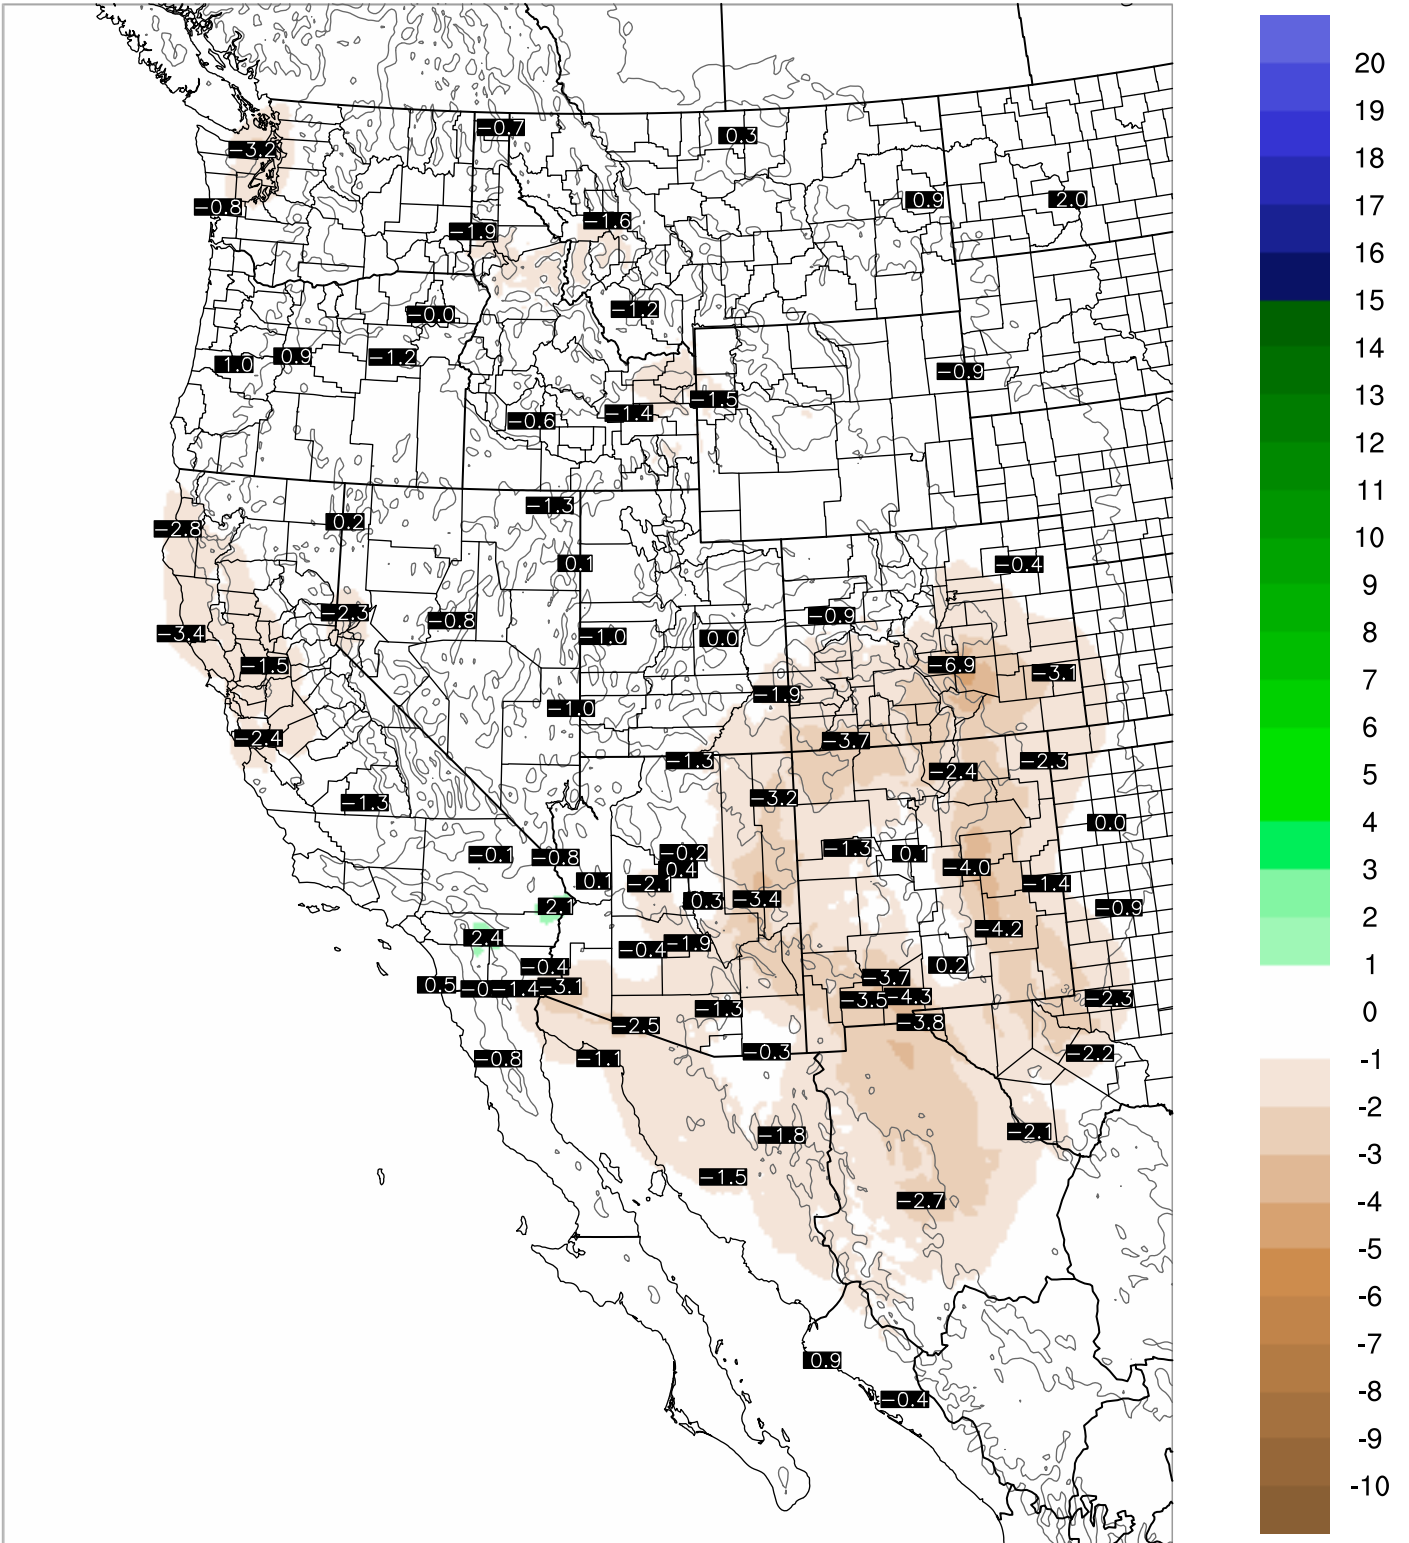

Corrected PWV 25 Oct 2018 5:45 UTC

PWV Error(mm) Obs-Init

Corrected PWV 25 Oct 2018 5:45 UTC

PWV Error(mm) Obs-Init