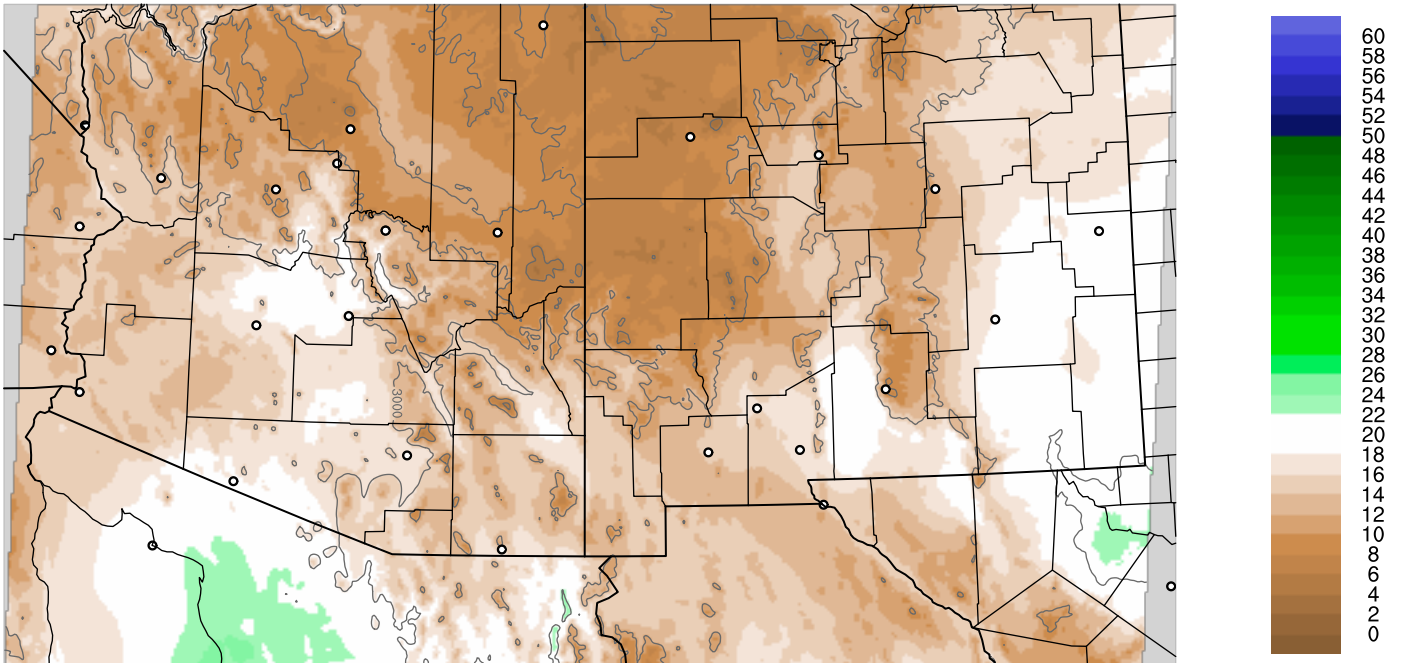

Corrected PWV 25 Oct 2018 5:45 UTC

PWV Error(mm) Obs-Init

Corrected PWV 25 Oct 2018 5:45 UTC

PWV Error(mm) Obs-Init