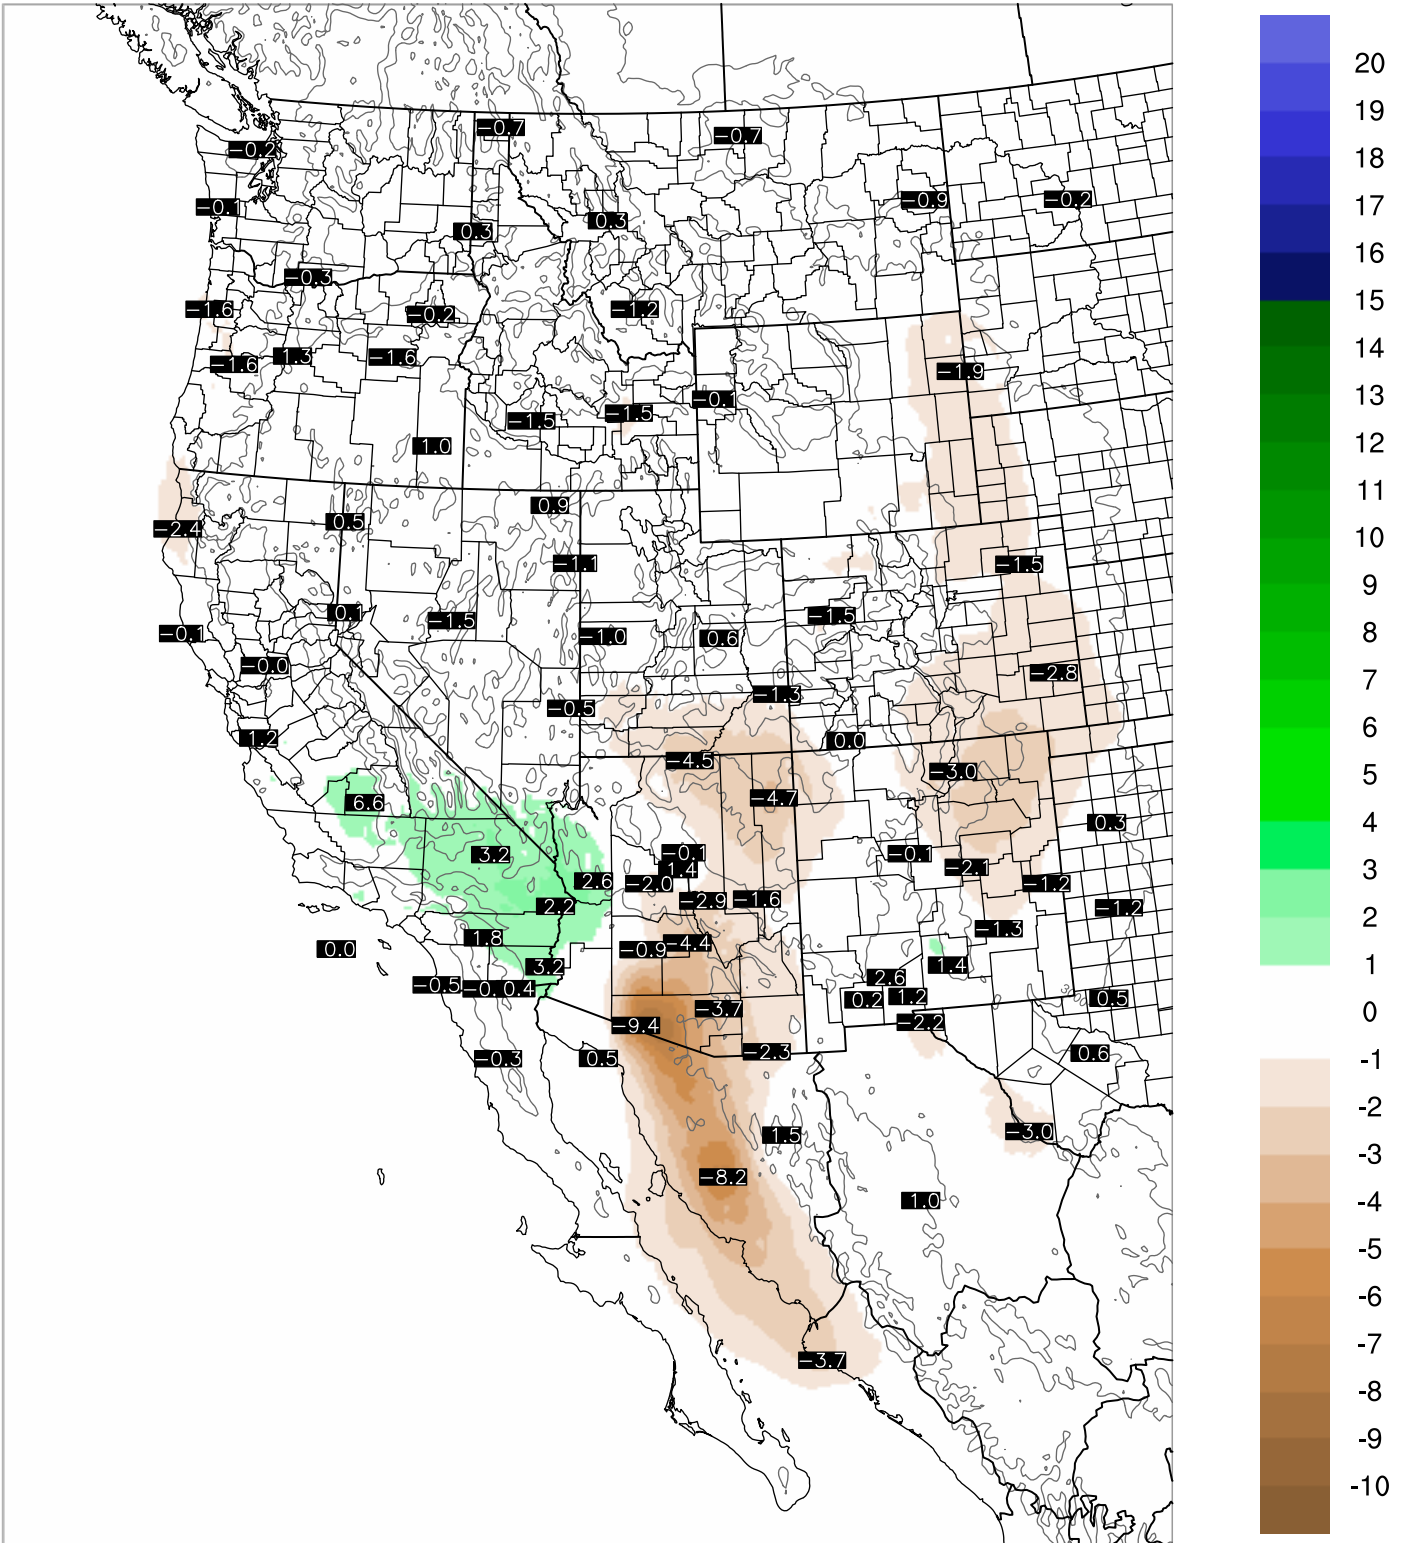

Corrected PWV 22 Oct 2018 5:45 UTC

PWV Error(mm) Obs-Init

Corrected PWV 22 Oct 2018 5:45 UTC

PWV Error(mm) Obs-Init