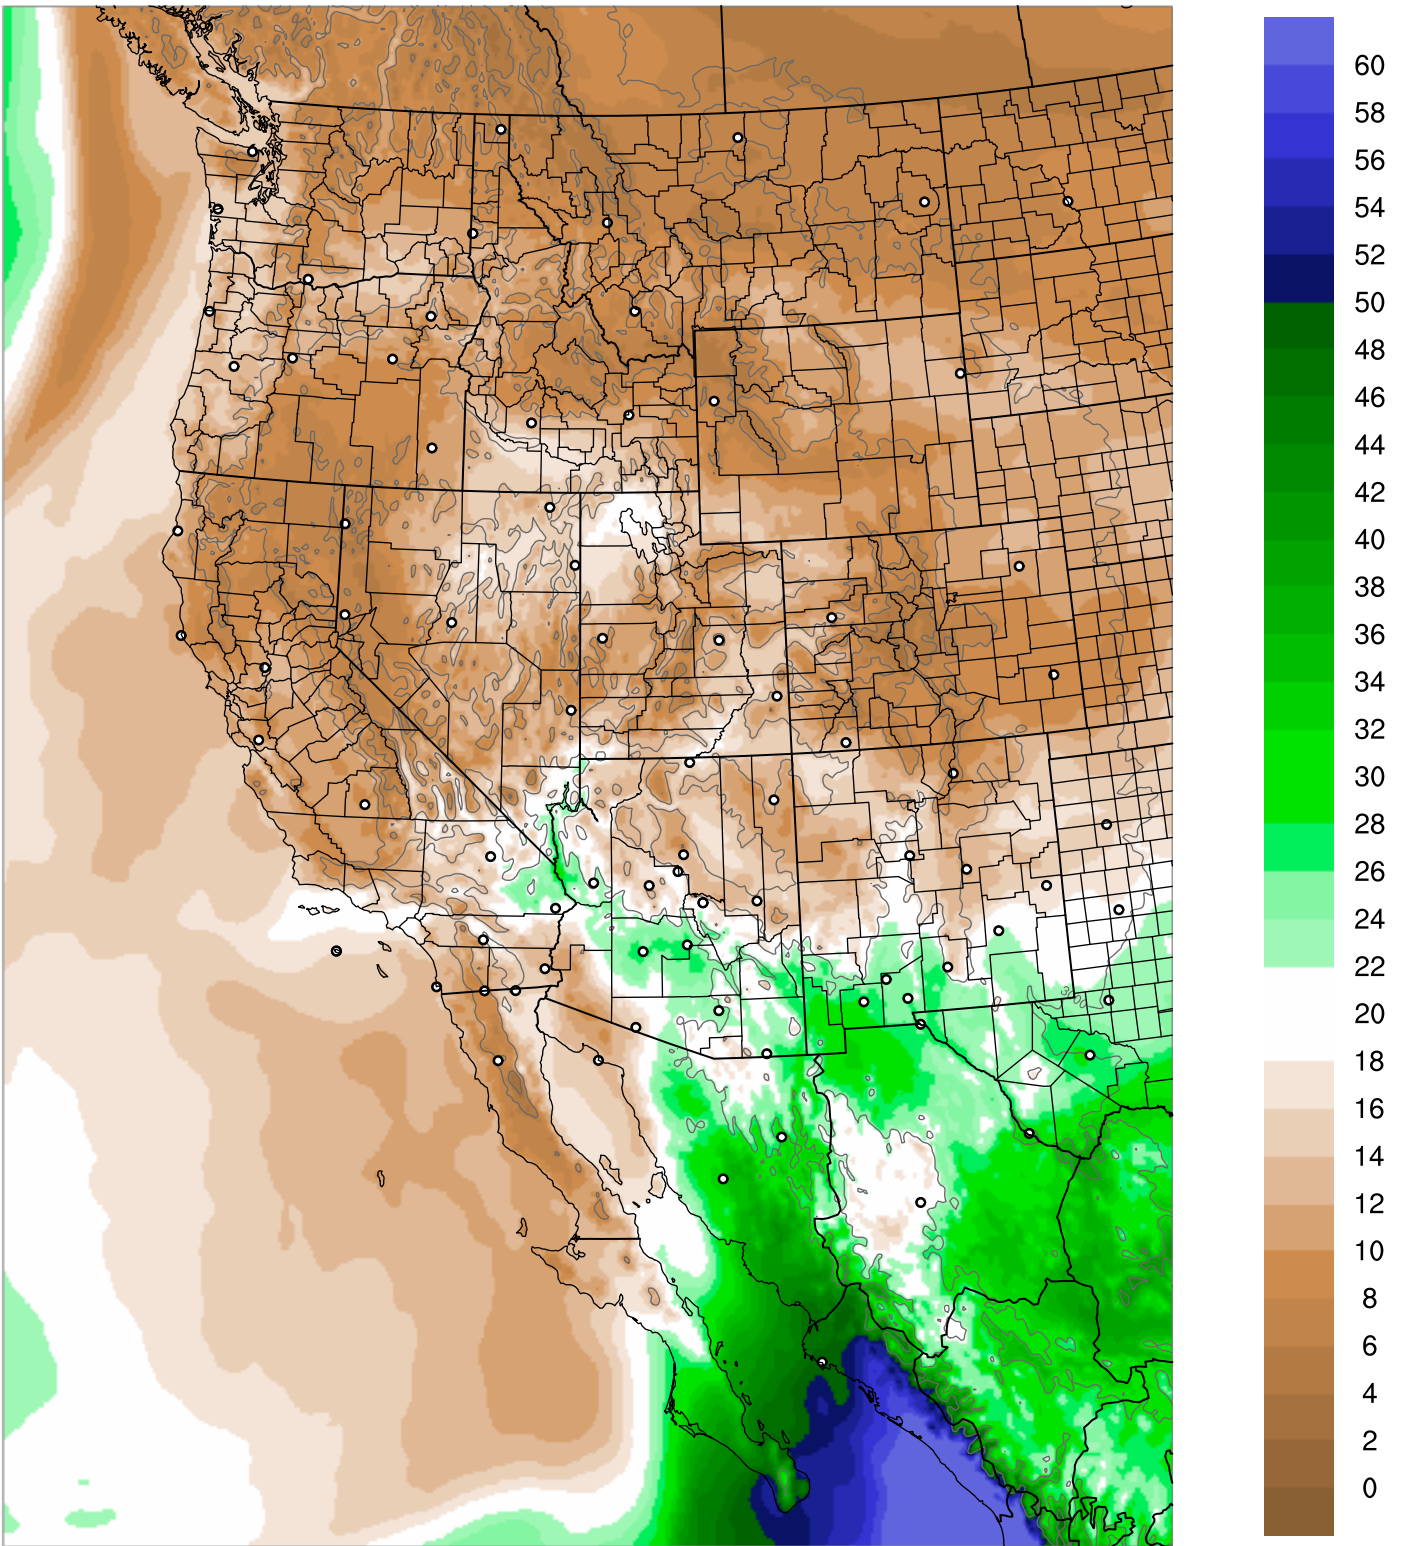

Corrected PWV 22 Oct 2018 5:45 UTC

PWV Error(mm) Obs-Init

Corrected PWV 22 Oct 2018 5:45 UTC

PWV Error(mm) Obs-Init