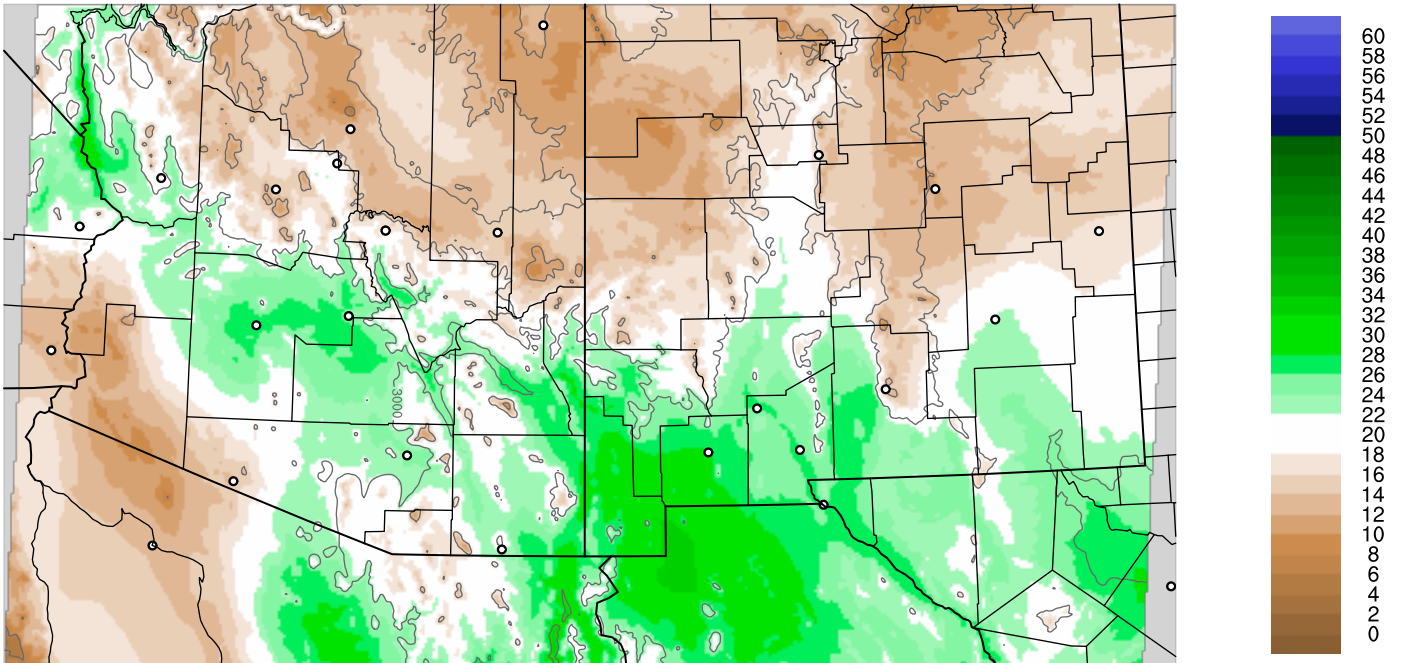

Corrected PWV 22 Oct 2018 5:45 UTC

PWV Error(mm) Obs-Init

Corrected PWV 22 Oct 2018 5:45 UTC

PWV Error(mm) Obs-Init