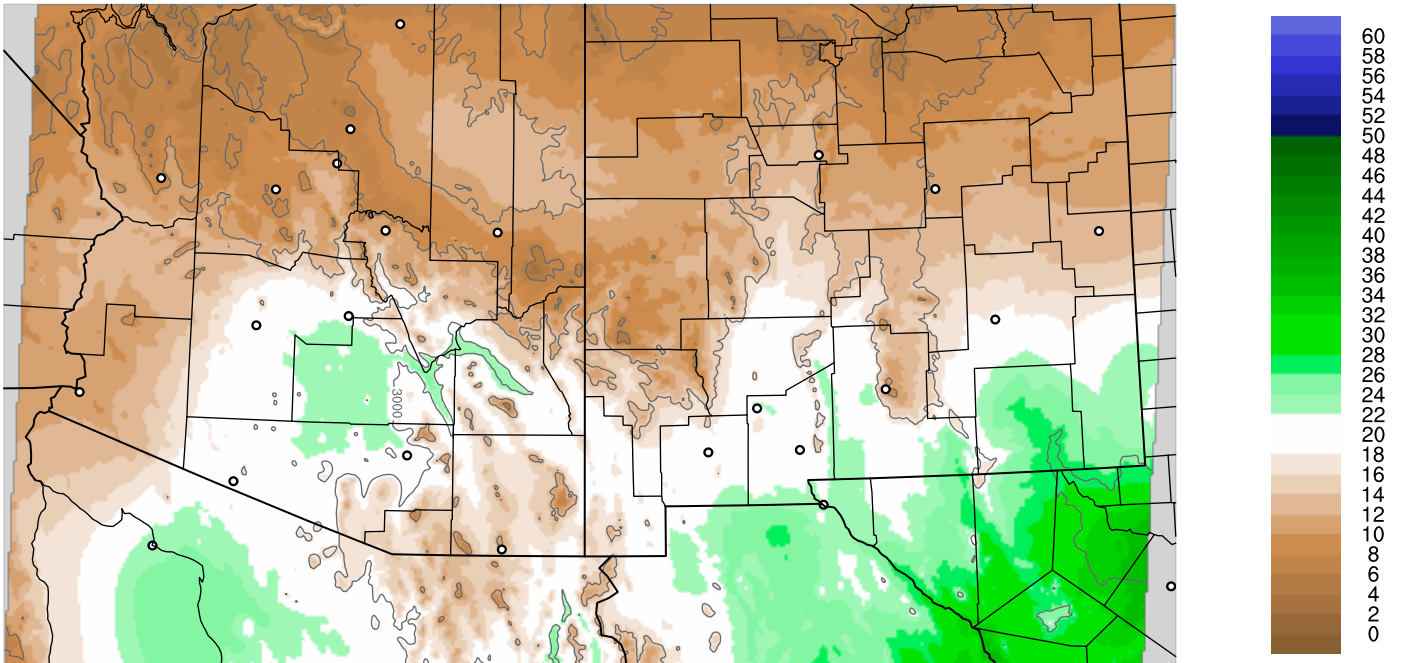

Corrected PWV 20 Oct 2018 5:45 UTC

PWV Error(mm) Obs-Init

Corrected PWV 20 Oct 2018 5:45 UTC

PWV Error(mm) Obs-Init