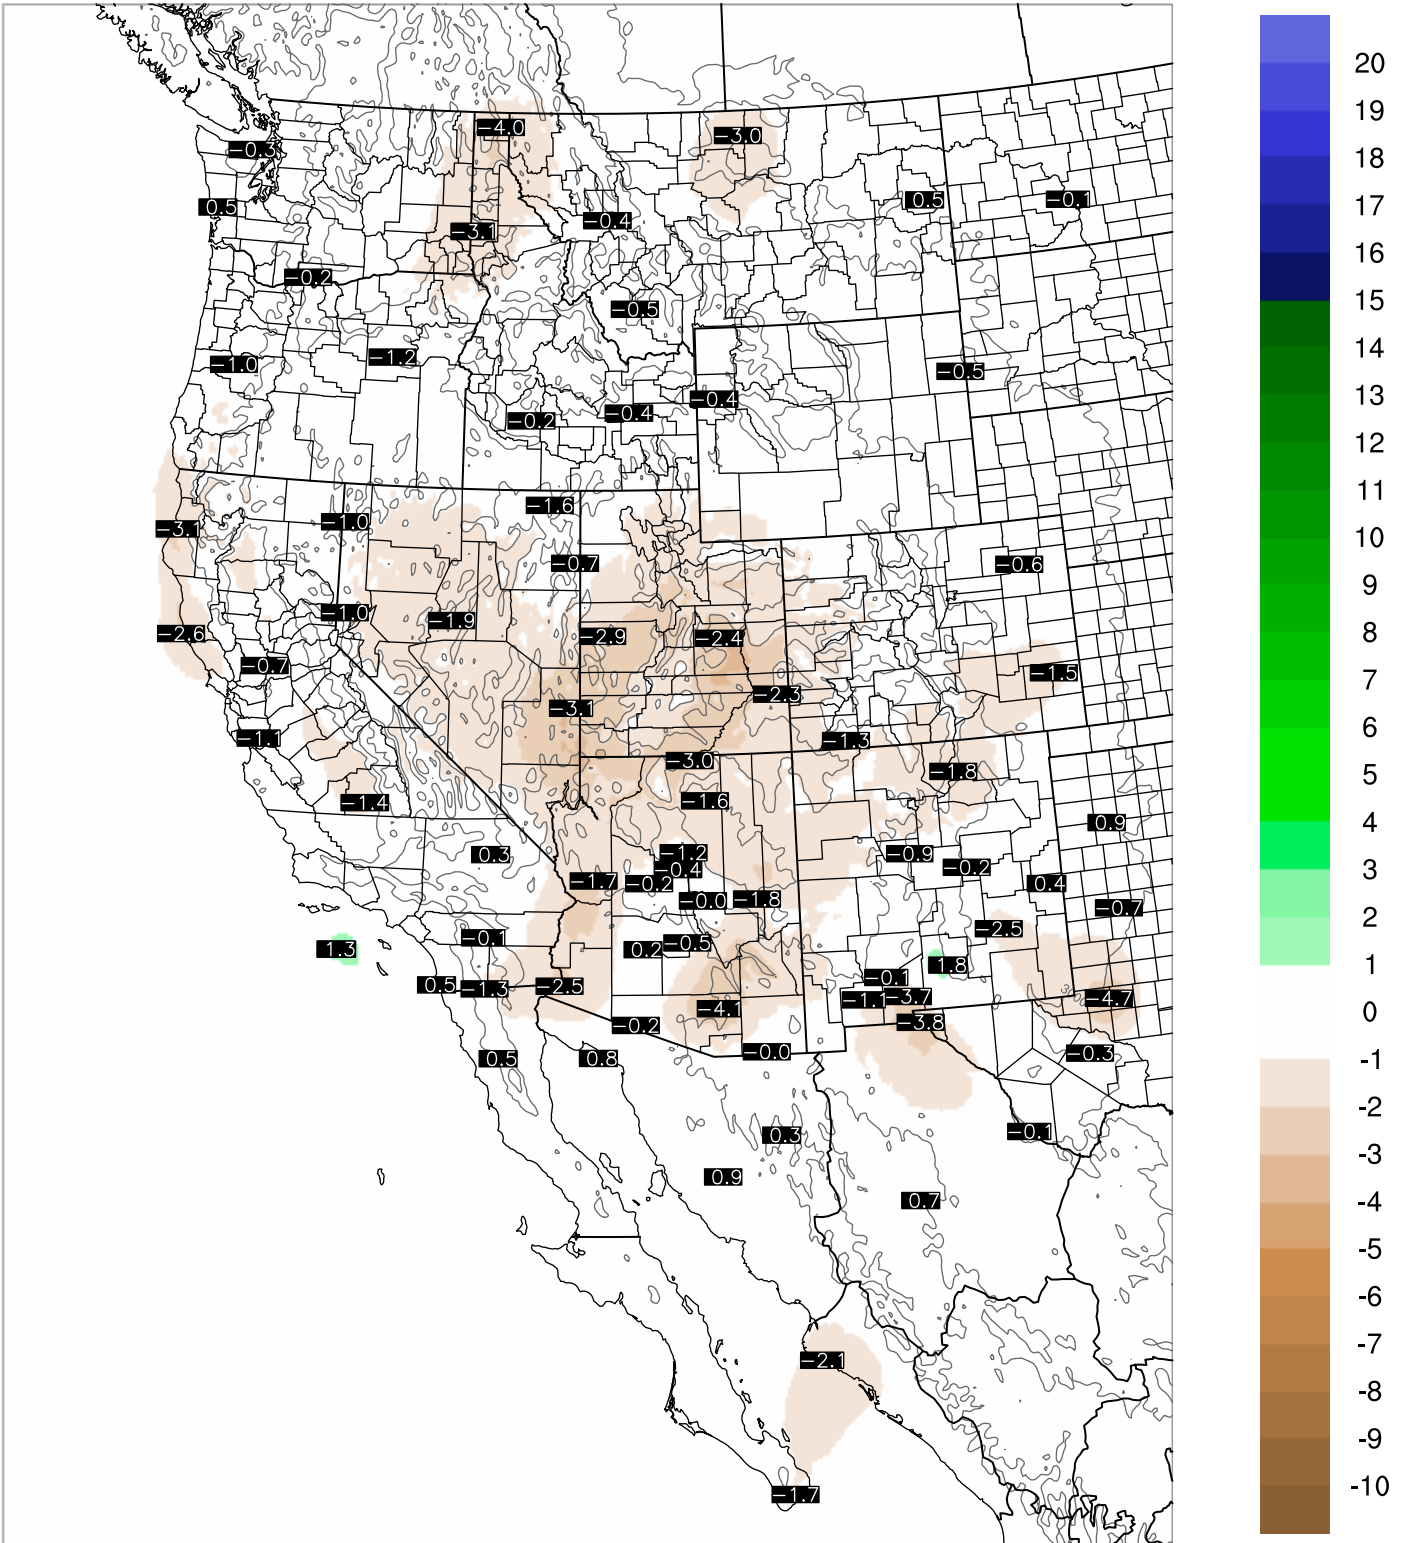

Corrected PWV 20 Oct 2018 5:45 UTC

PWV Error(mm) Obs-Init

Corrected PWV 20 Oct 2018 5:45 UTC

PWV Error(mm) Obs-Init