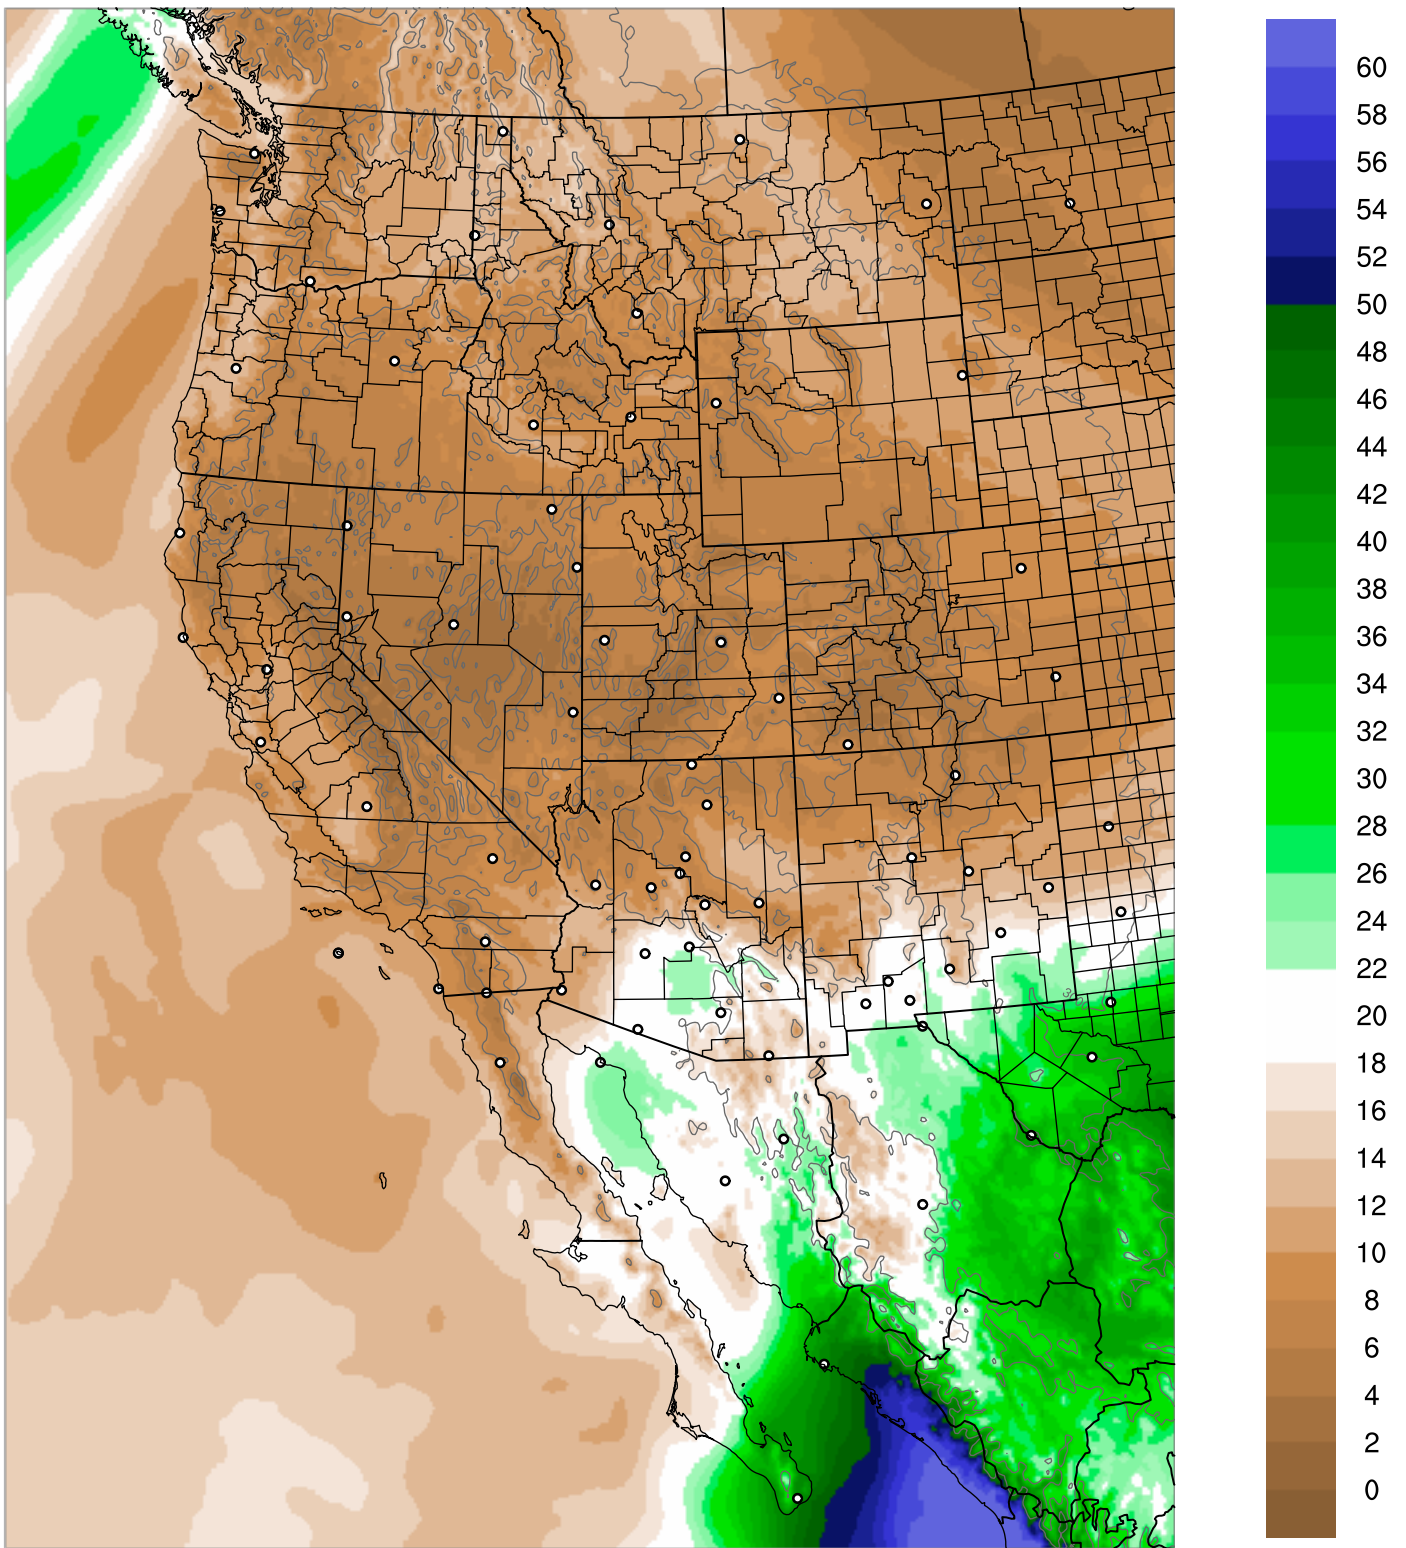

Corrected PWV 20 Oct 2018 5:45 UTC

PWV Error(mm) Obs-Init

Corrected PWV 20 Oct 2018 5:45 UTC

PWV Error(mm) Obs-Init