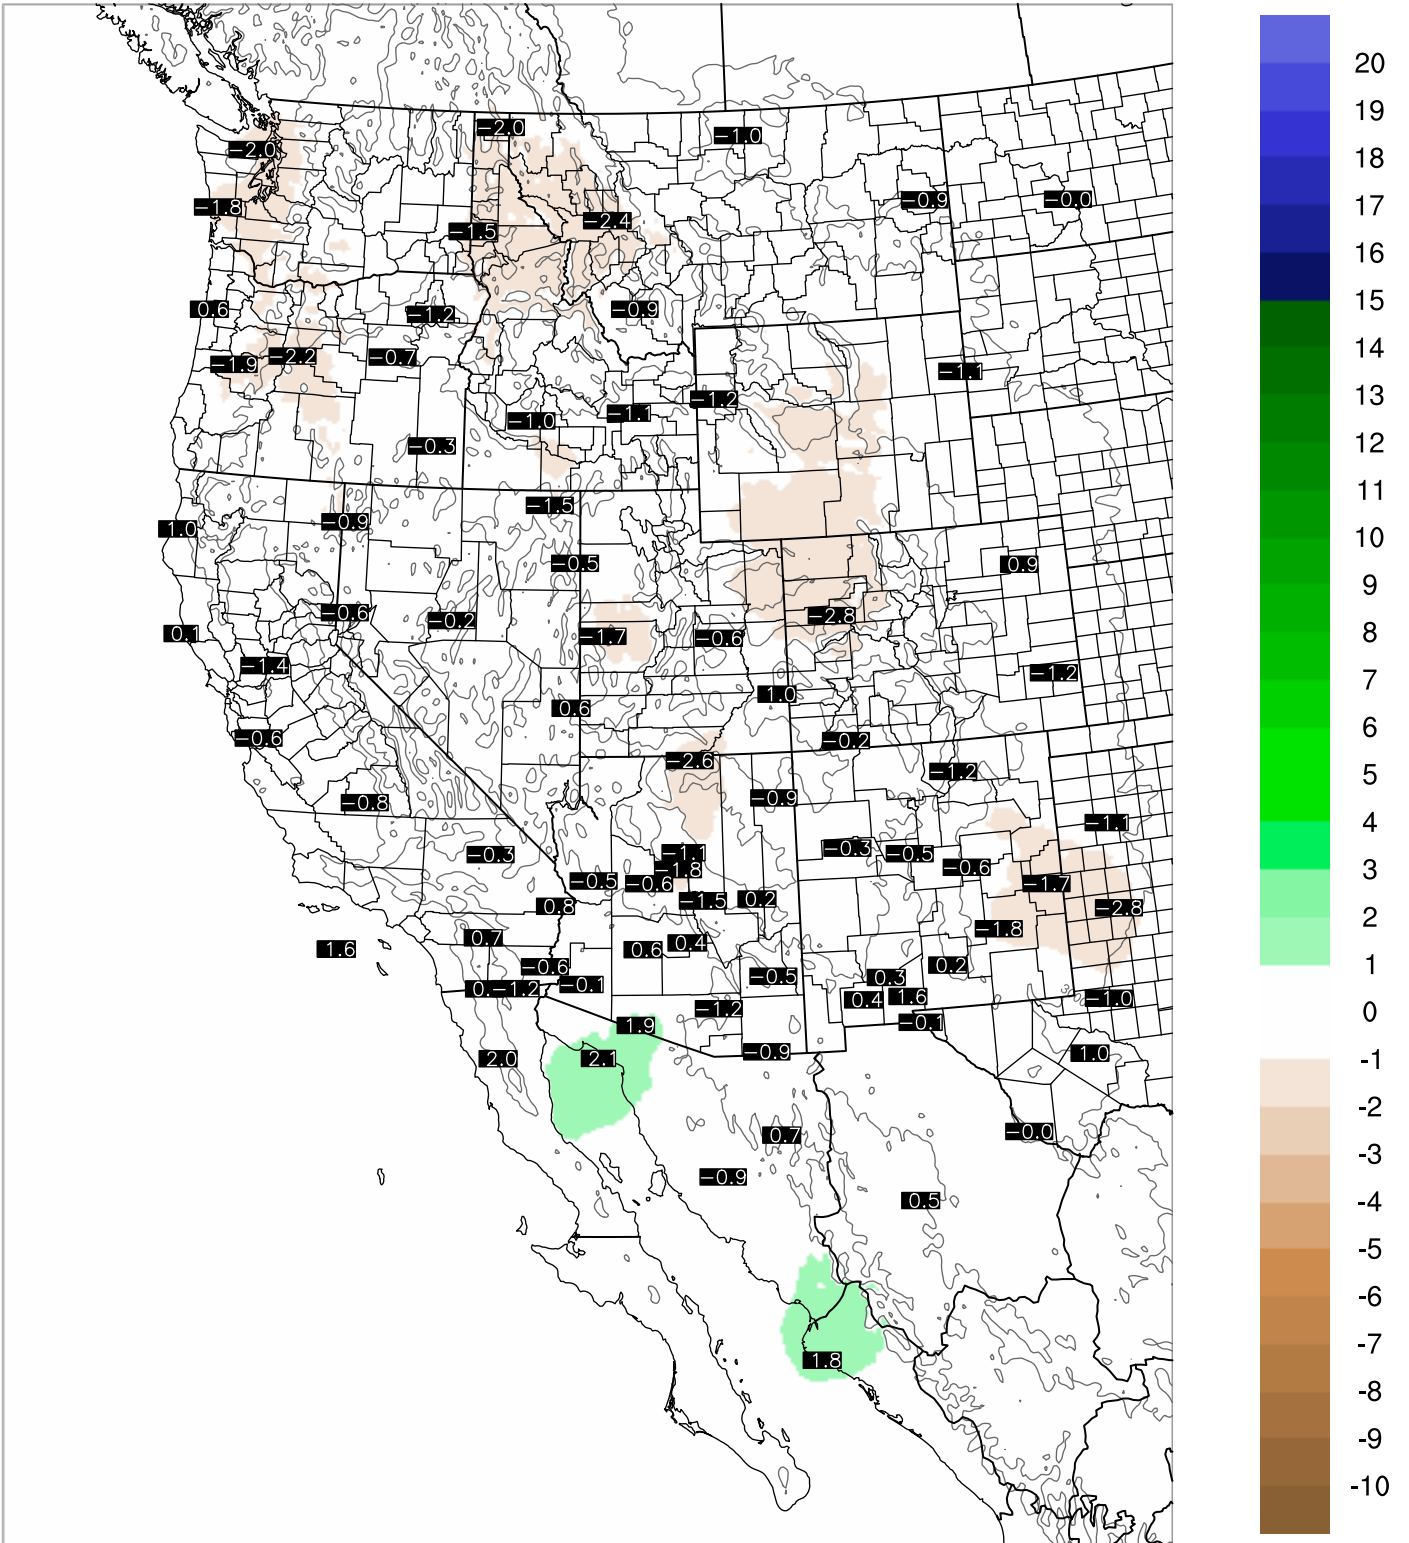

# Corrected PWV 17 Oct 2018 5:45 UTC

# PWV Error(mm) Obs-Init

Corrected PWV 17 Oct 2018 5:45 UTC

PWV Error(mm) Obs-Init