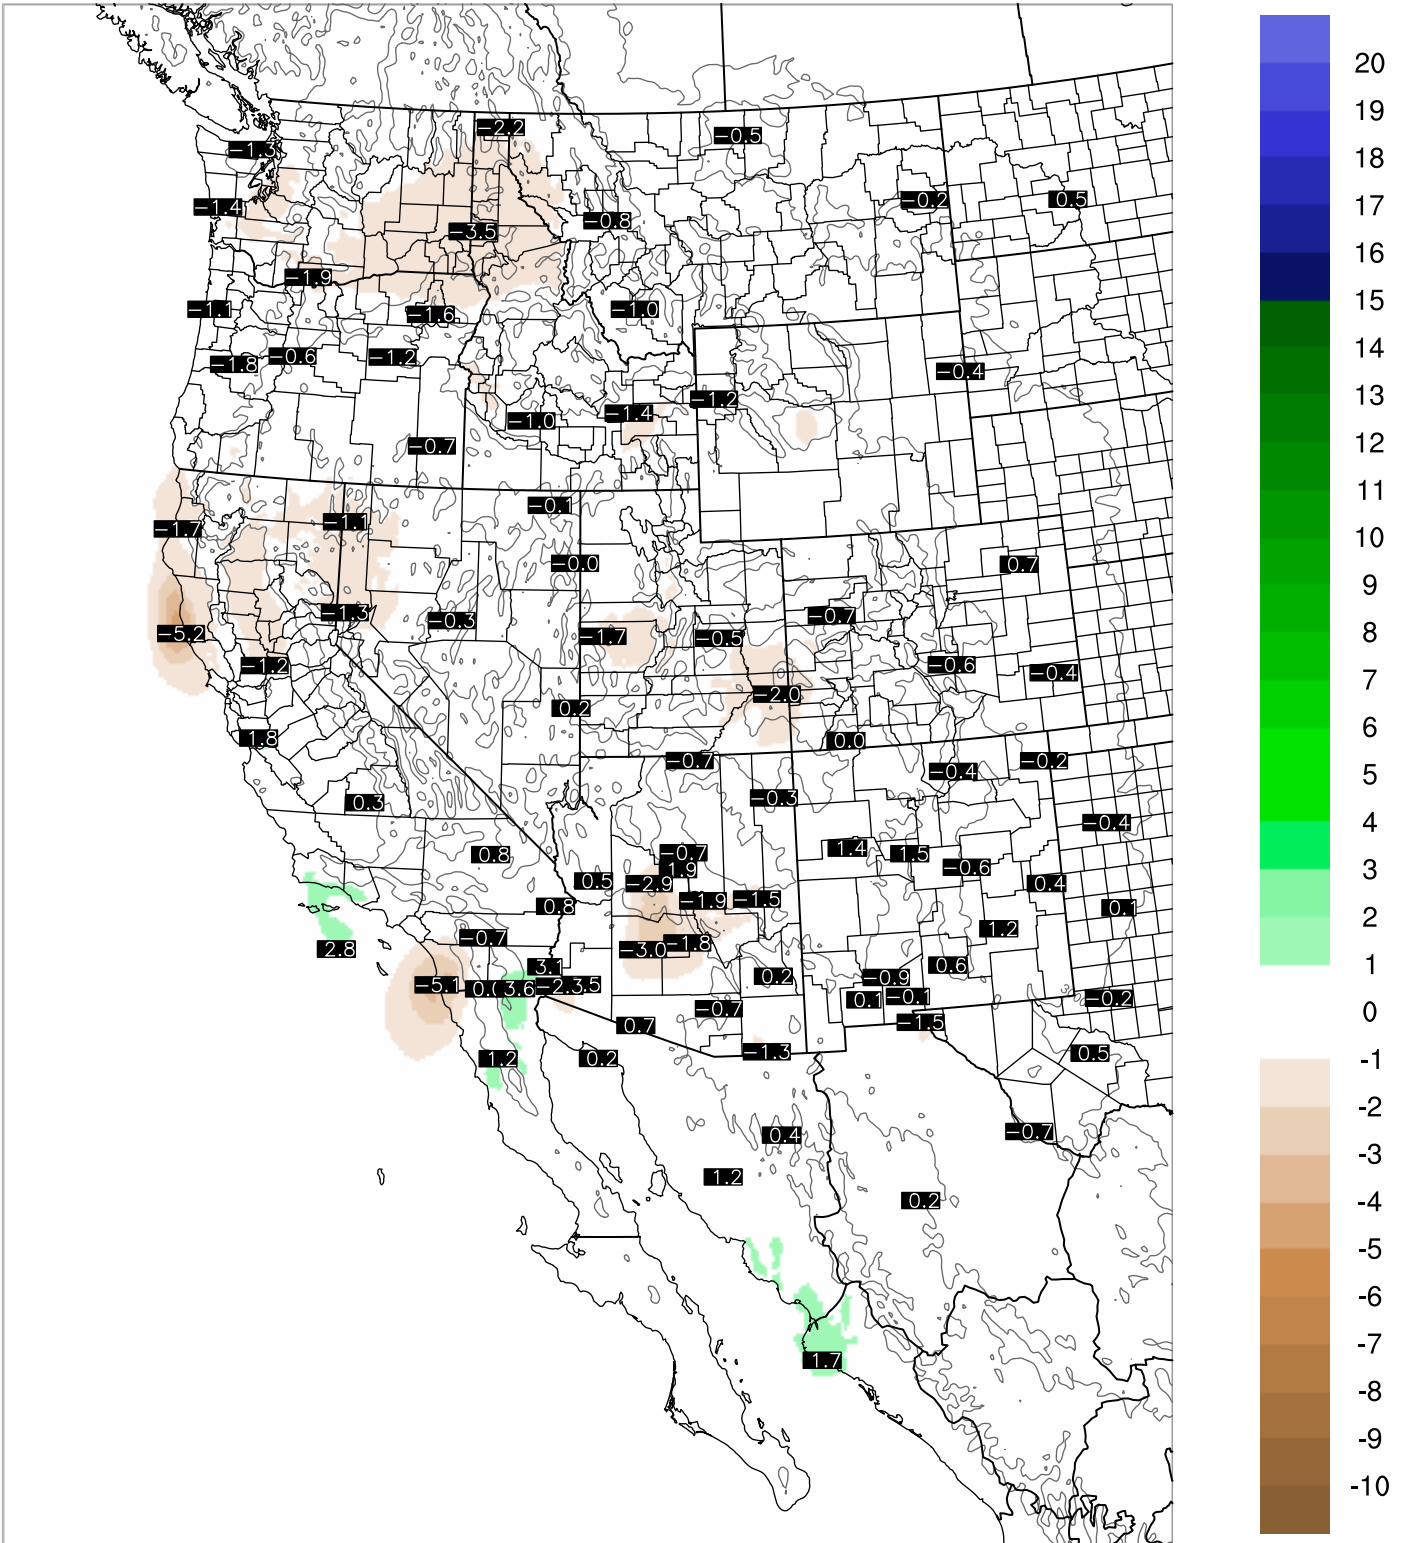

Corrected PWV 15 Oct 2018 5:45 UTC

PWV Error(mm) Obs-Init

Corrected PWV 15 Oct 2018 5:45 UTC

PWV Error(mm) Obs-Init