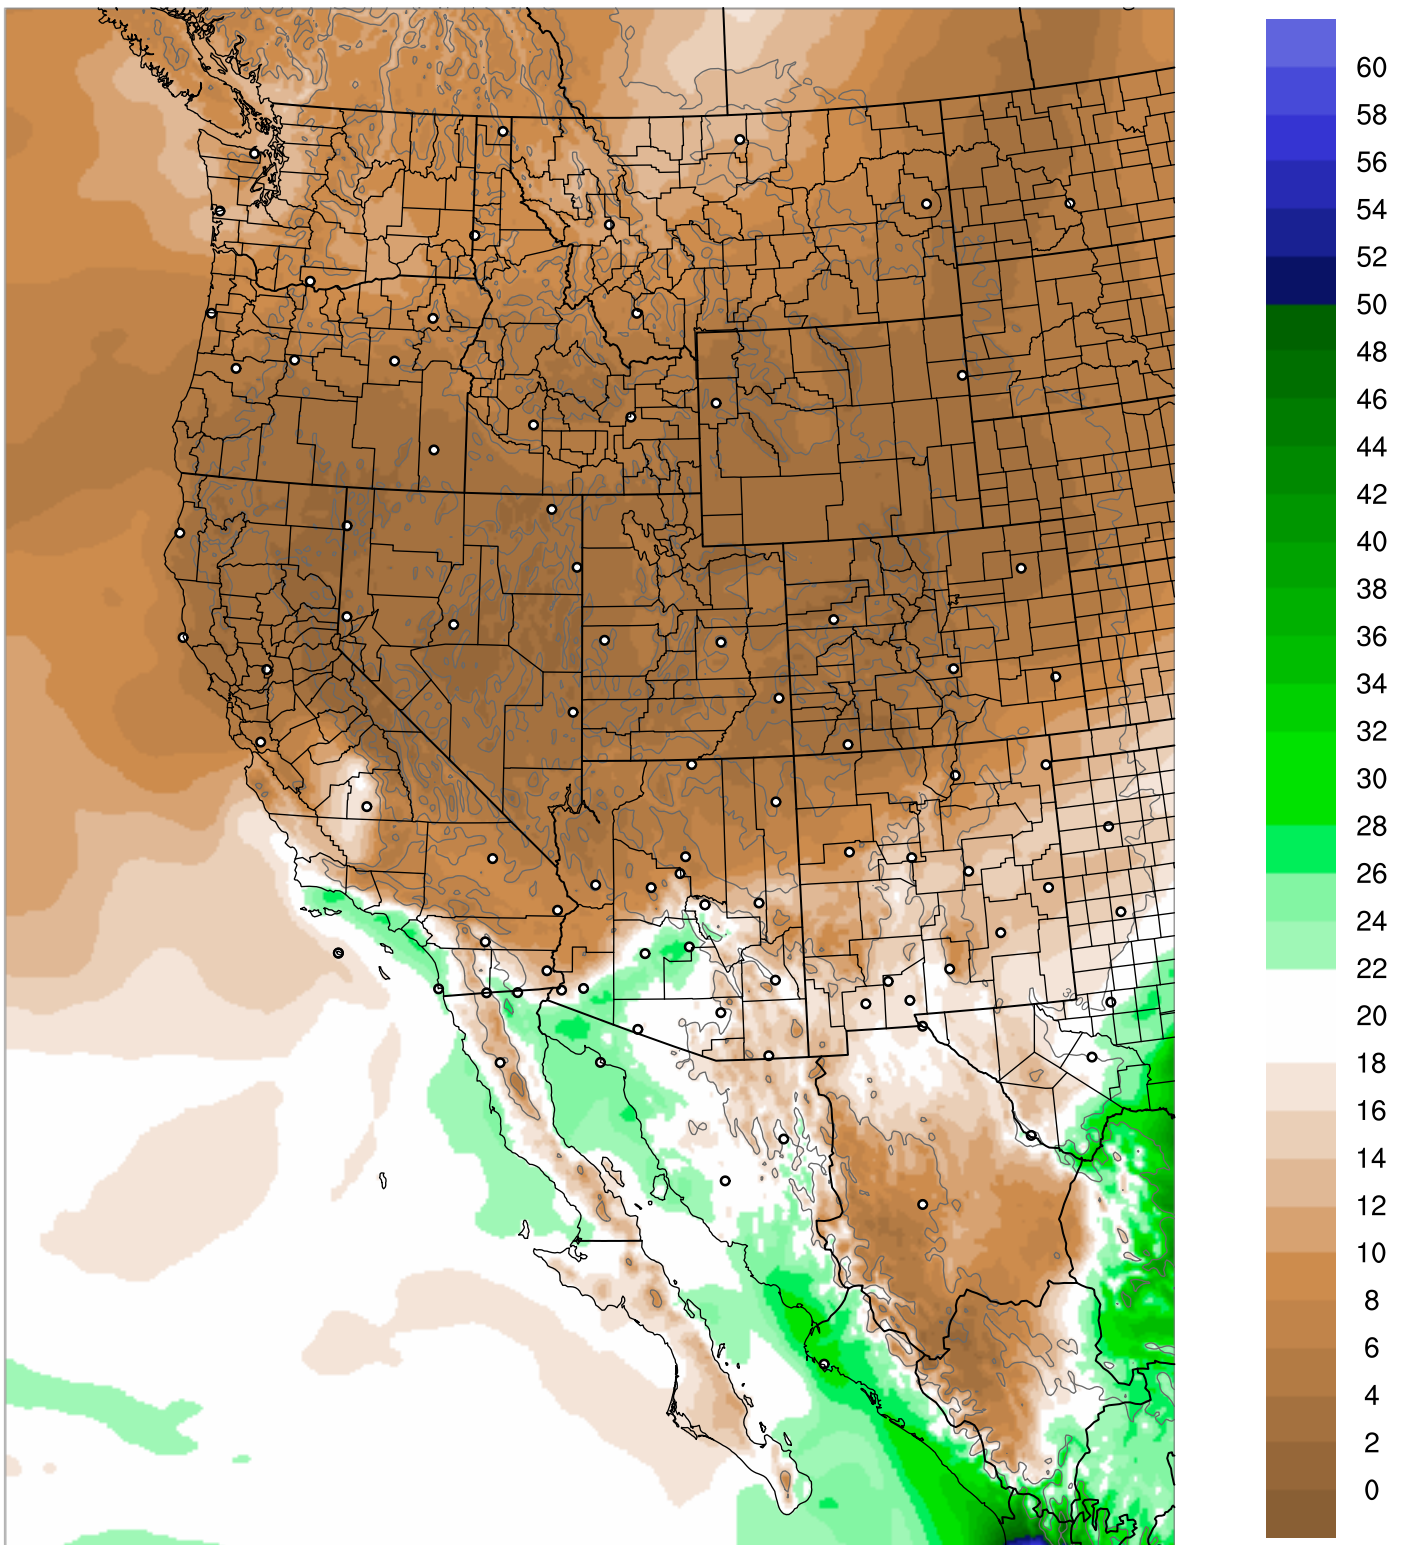

Corrected PWV 15 Oct 2018 5:45 UTC

PWV Error(mm) Obs-Init

Corrected PWV 15 Oct 2018 5:45 UTC

PWV Error(mm) Obs-Init