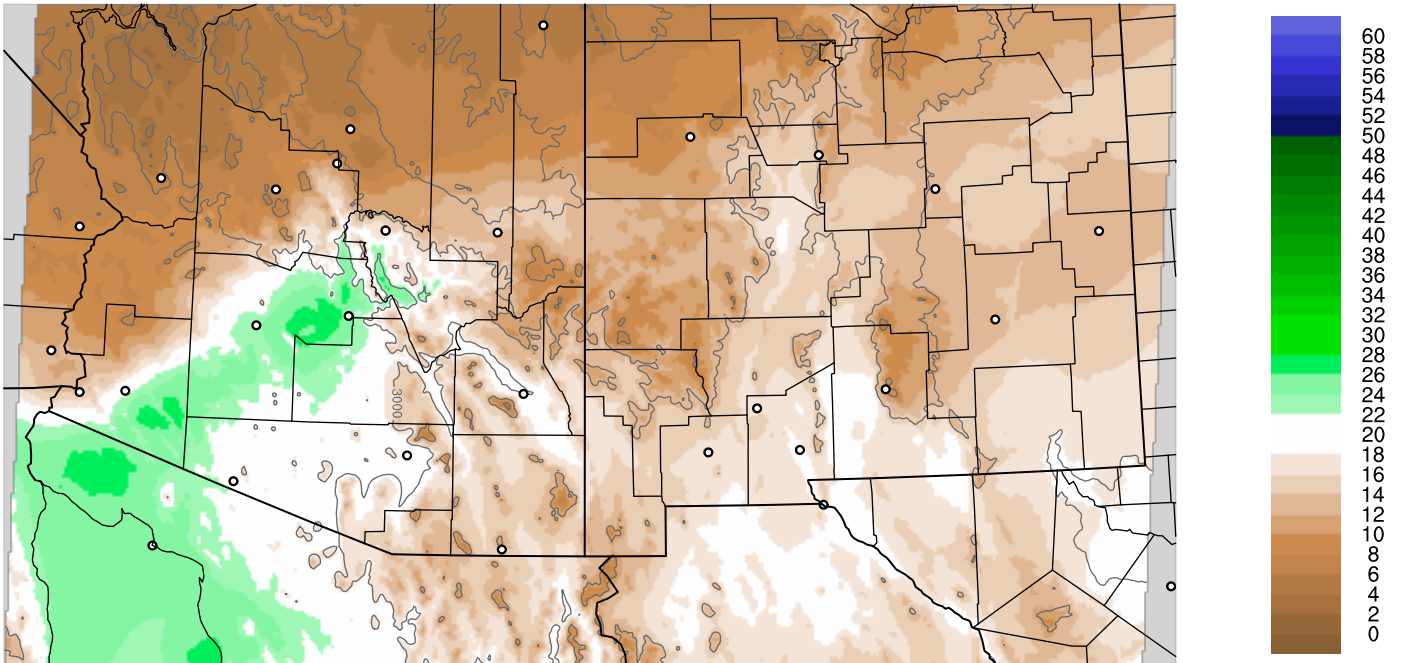

Corrected PWV 15 Oct 2018 5:45 UTC

PWV Error(mm) Obs-Init

Corrected PWV 15 Oct 2018 5:45 UTC

PWV Error(mm) Obs-Init