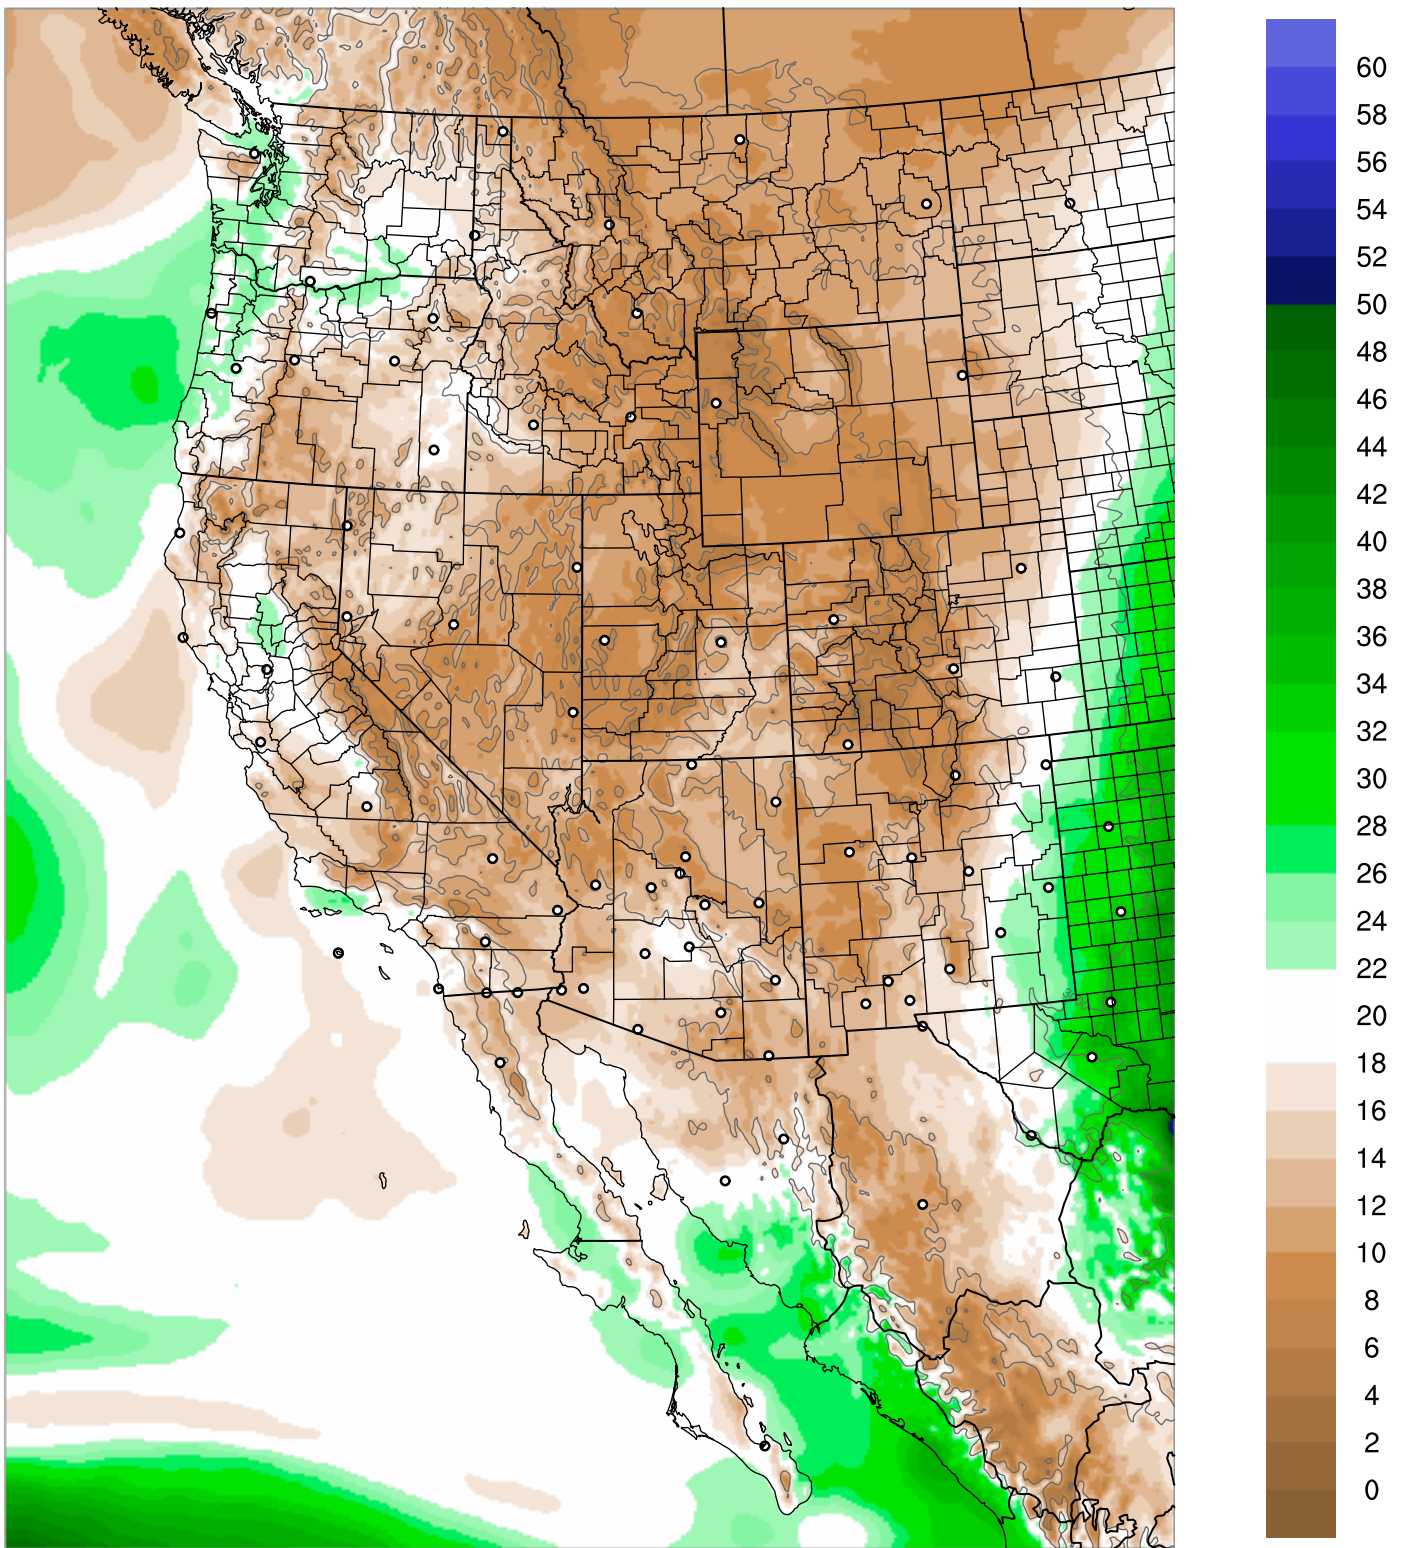

Corrected PWV 9 Oct 2018 5:45 UTC

PWV Error(mm) Obs-Init

Corrected PWV 9 Oct 2018 5:45 UTC

PWV Error(mm) Obs-Init