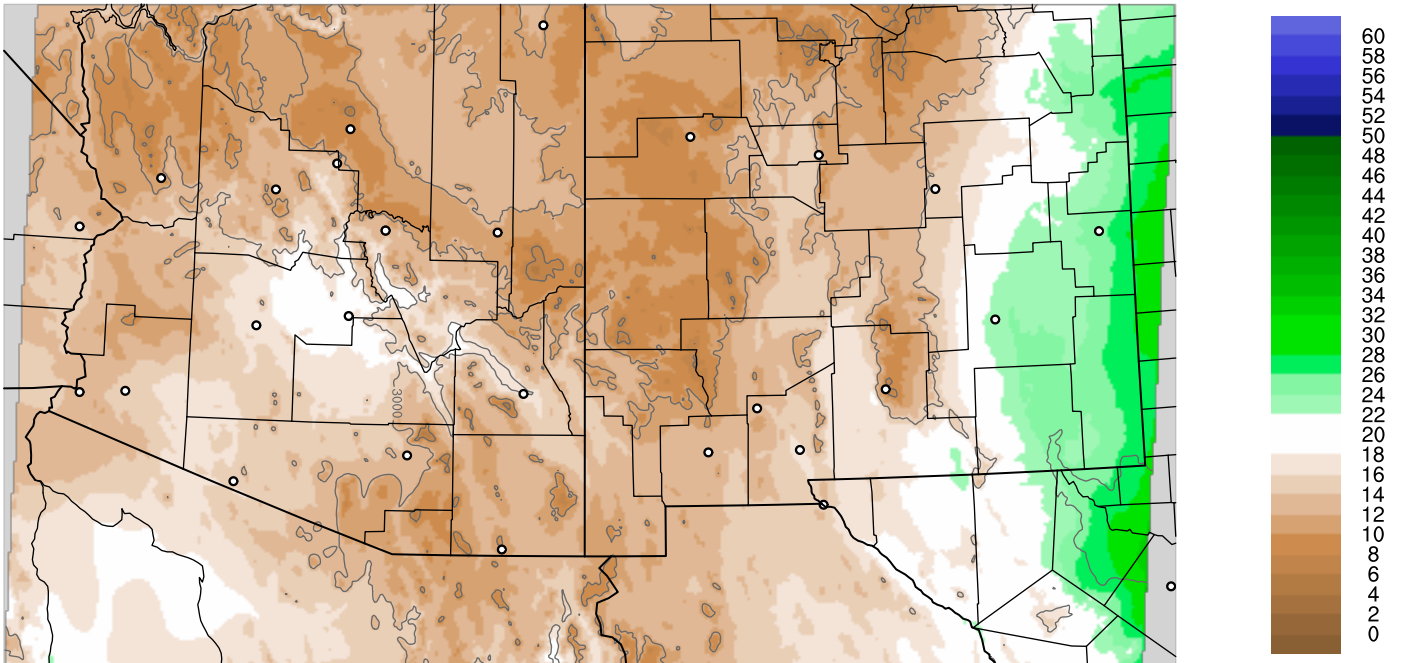

Corrected PWV 9 Oct 2018 5:45 UTC

PWV Error(mm) Obs-Init

Corrected PWV 9 Oct 2018 5:45 UTC

PWV Error(mm) Obs-Init