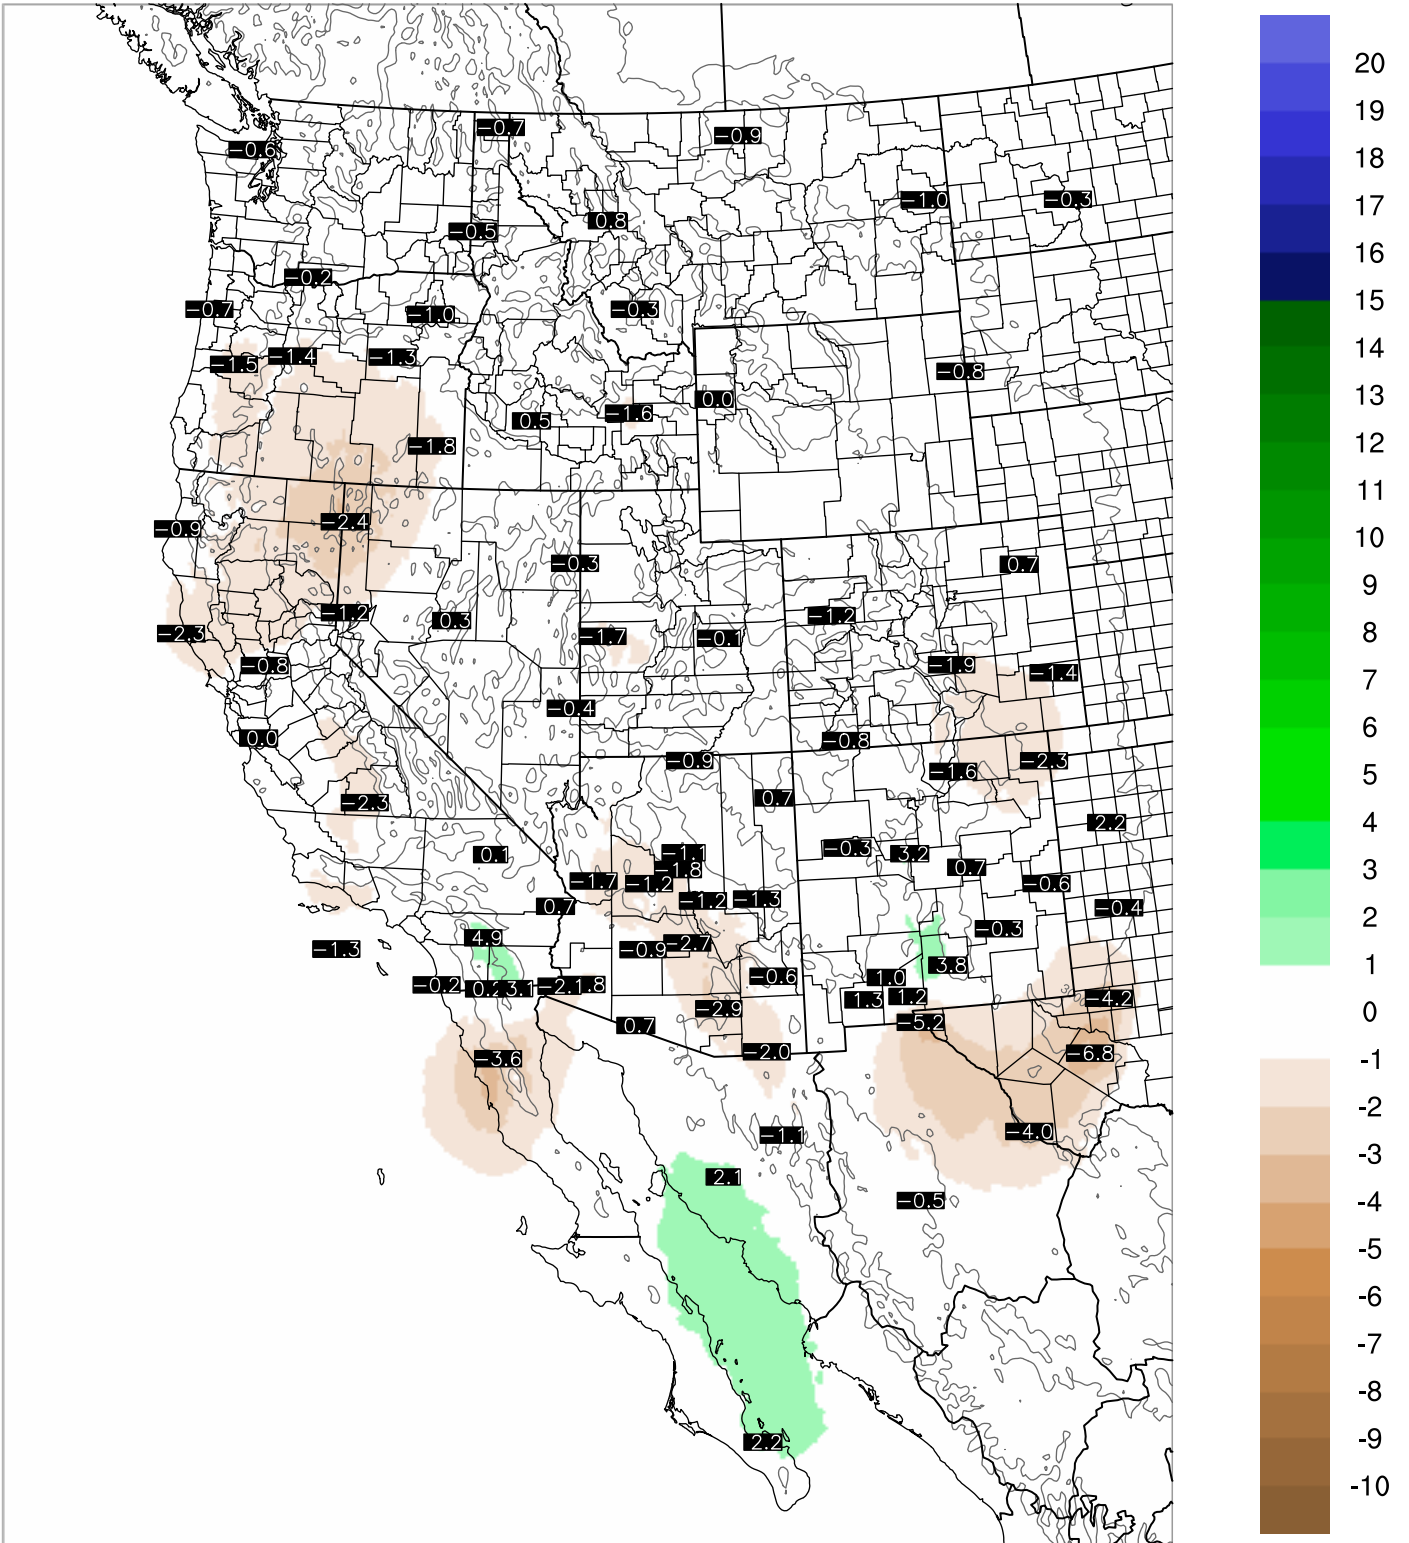

Corrected PWV 9 Oct 2018 5:45 UTC

PWV Error(mm) Obs-Init

Corrected PWV 9 Oct 2018 5:45 UTC

PWV Error(mm) Obs-Init