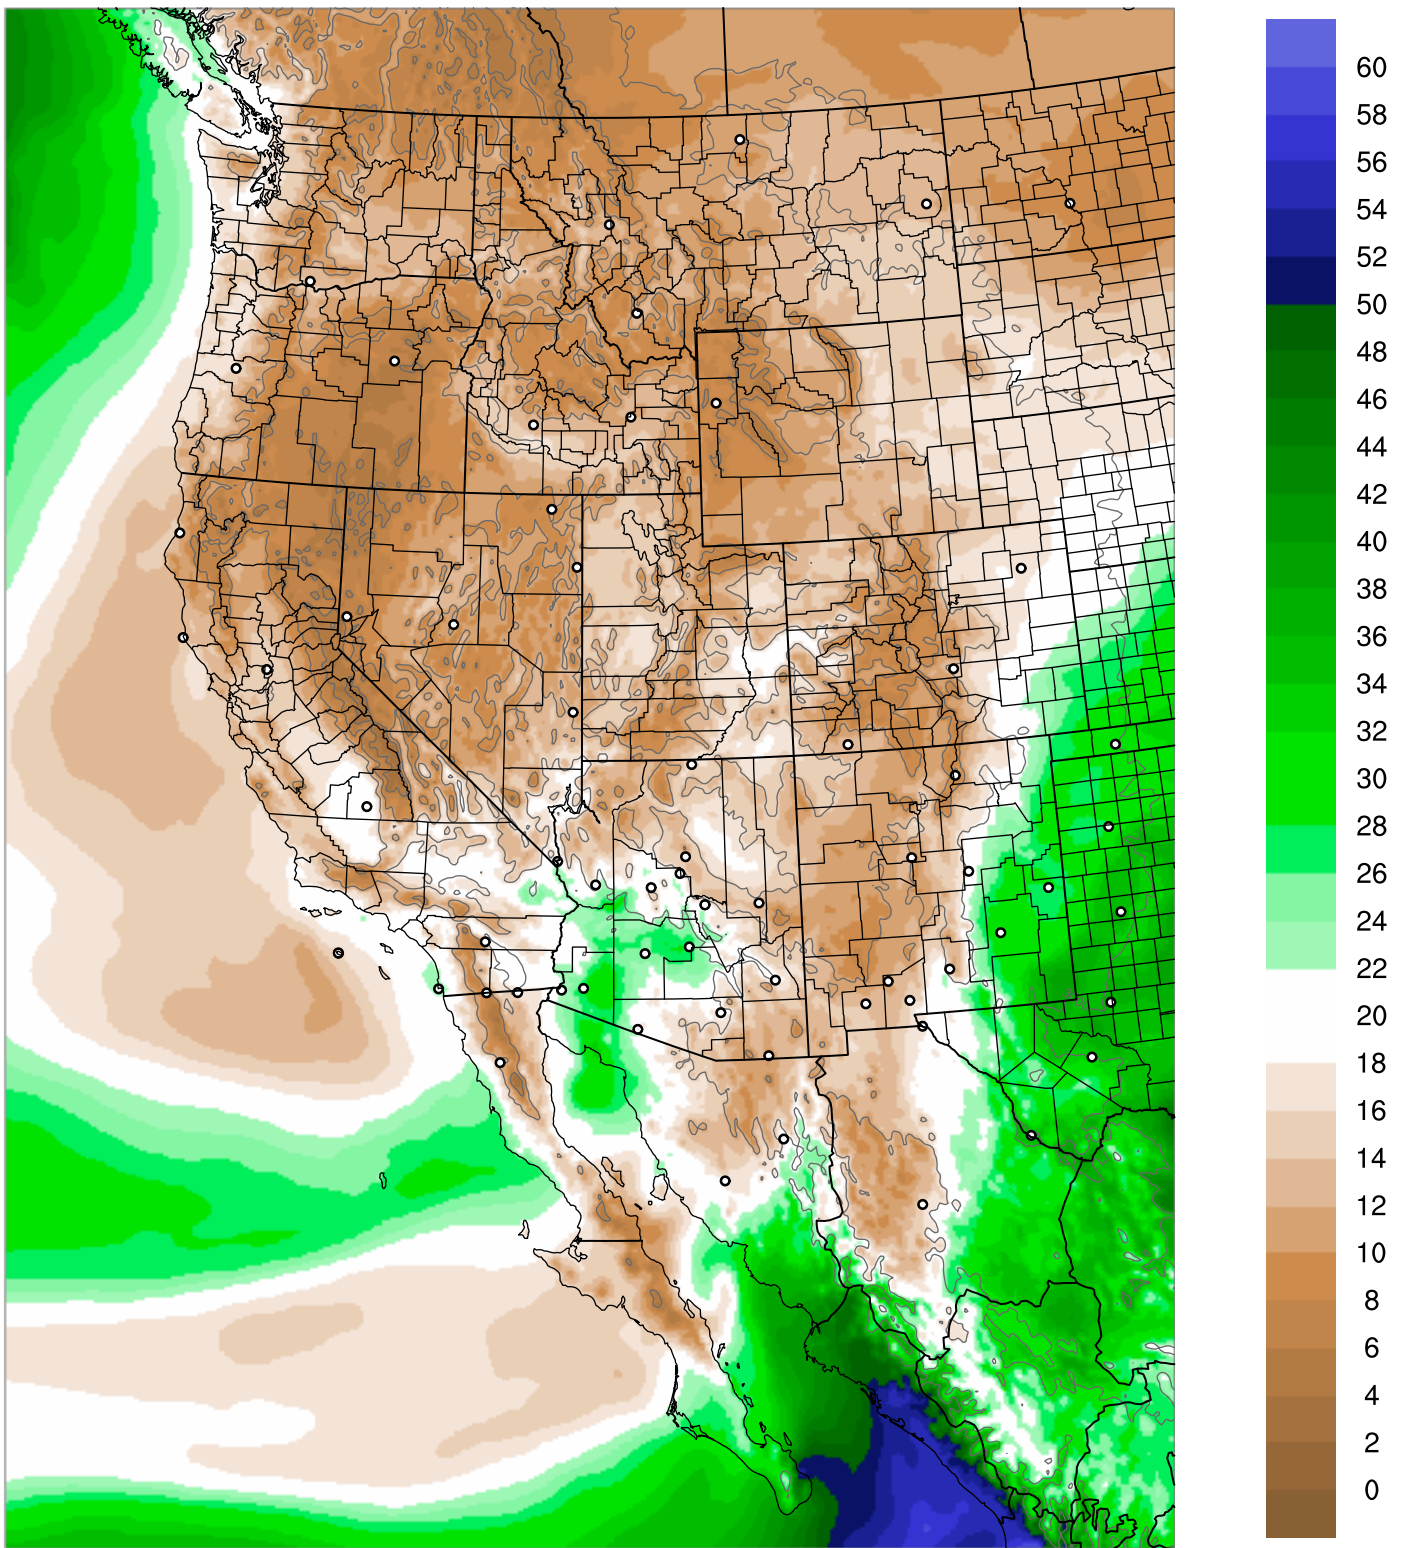

Corrected PWV 7 Oct 2018 5:45 UTC

PWV Error(mm) Obs-Init

Corrected PWV 7 Oct 2018 5:45 UTC

PWV Error(mm) Obs-Init