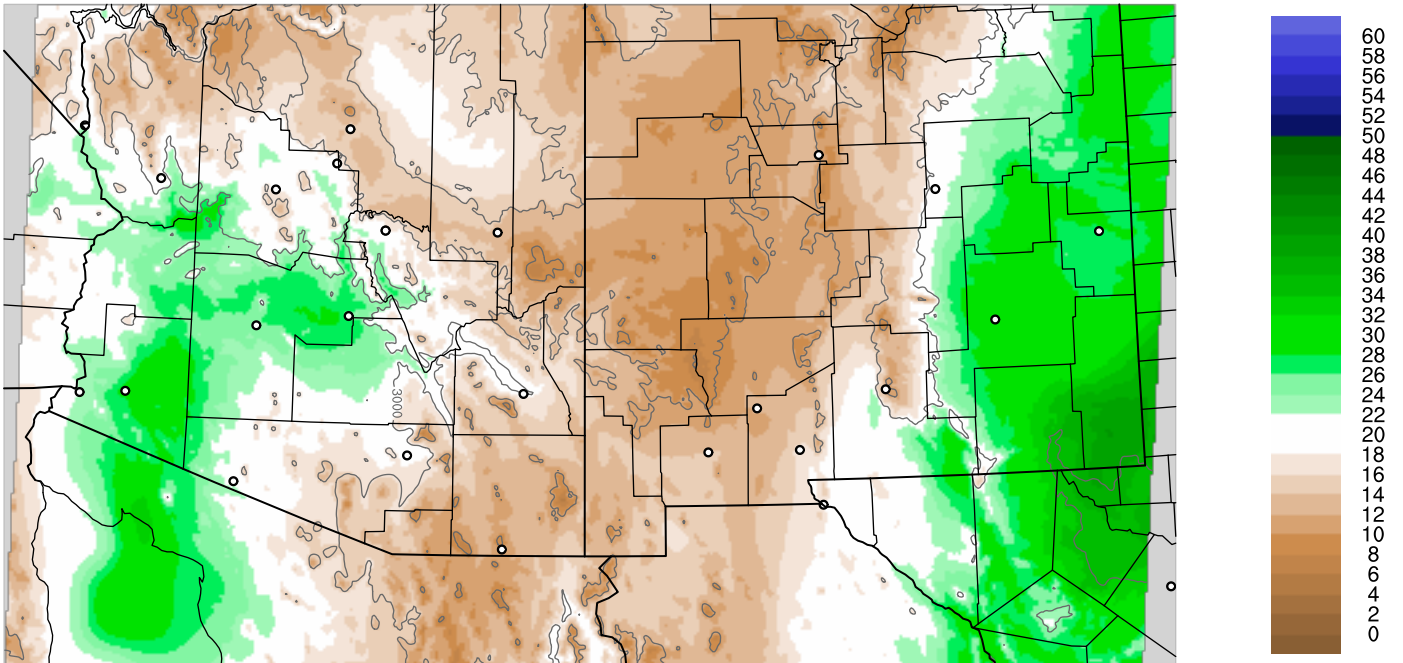

Corrected PWV 7 Oct 2018 5:45 UTC

PWV Error(mm) Obs-Init

Corrected PWV 7 Oct 2018 5:45 UTC

PWV Error(mm) Obs-Init