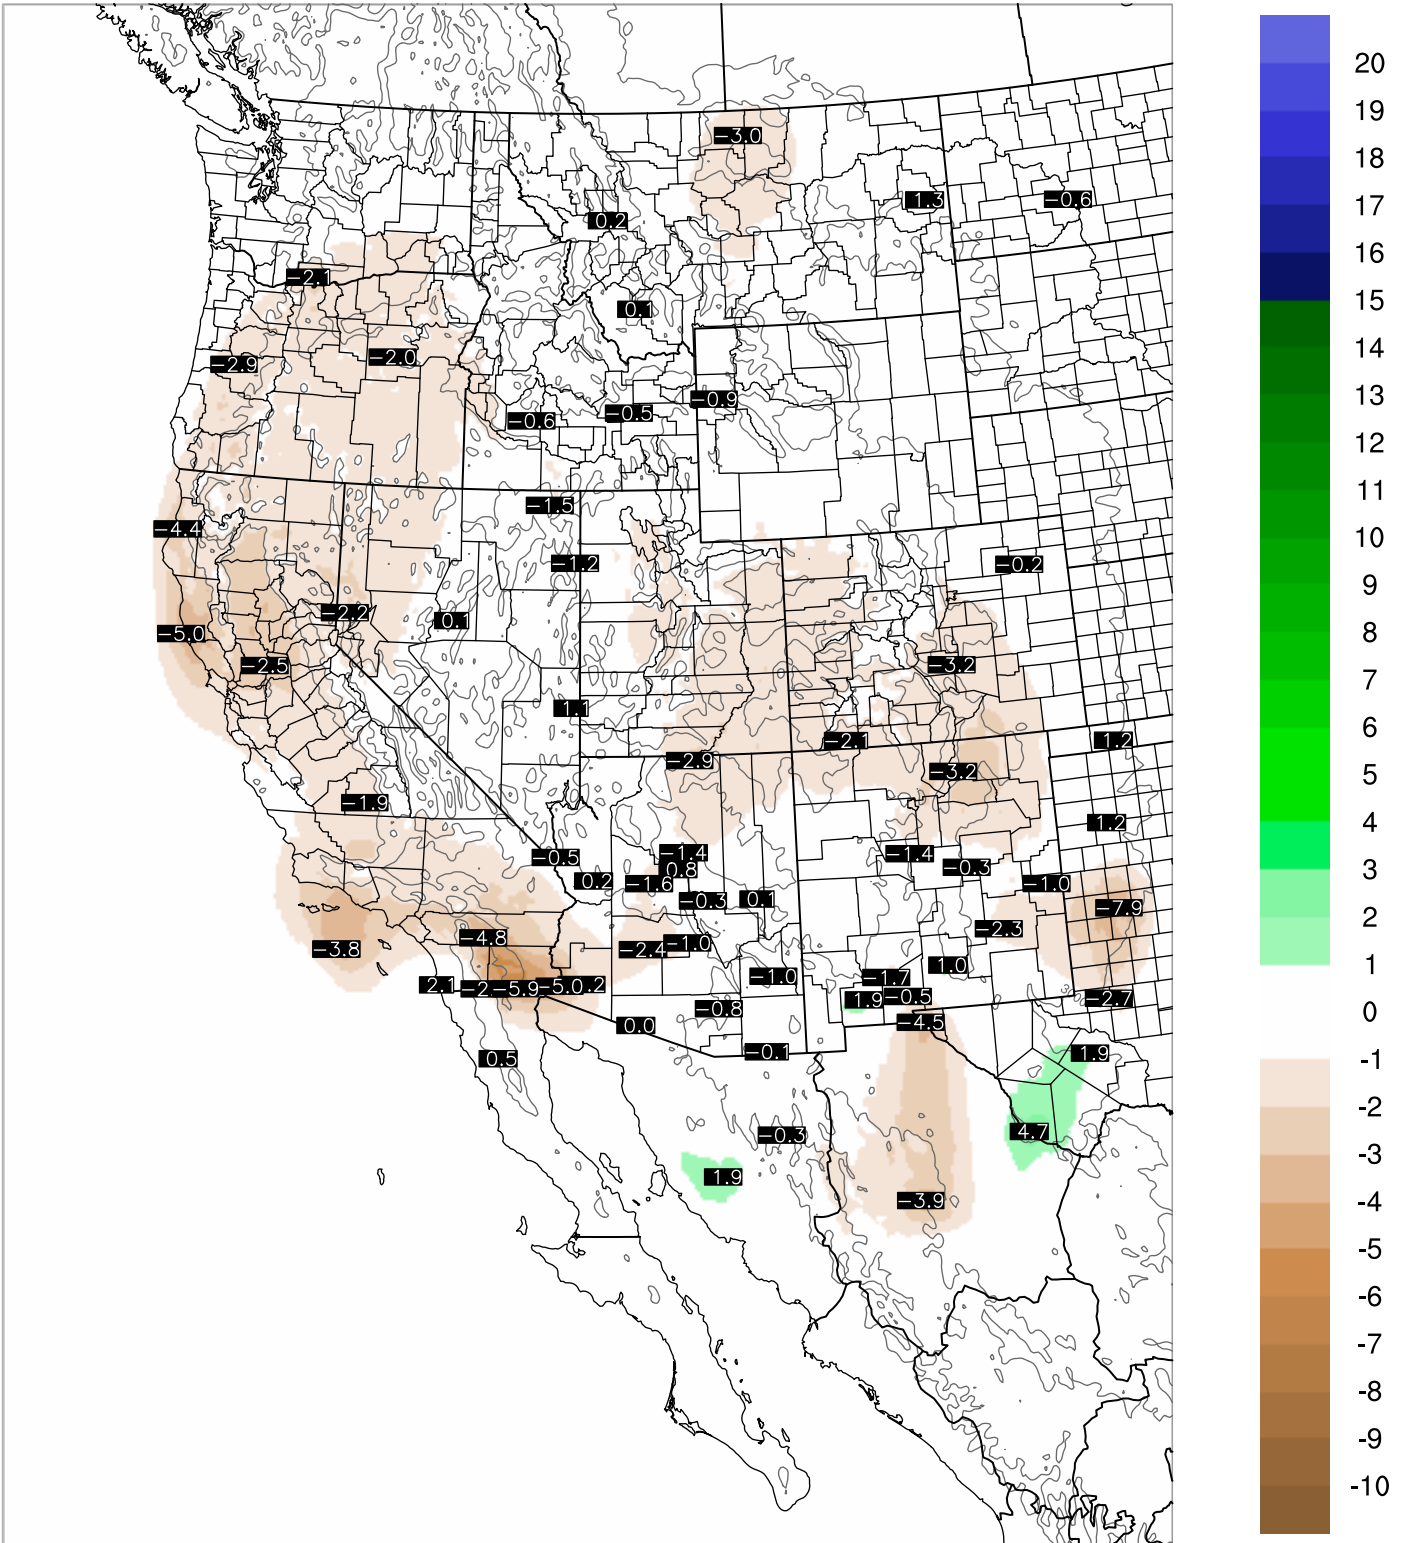

Corrected PWV 7 Oct 2018 5:45 UTC

PWV Error(mm) Obs-Init

Corrected PWV 7 Oct 2018 5:45 UTC

PWV Error(mm) Obs-Init