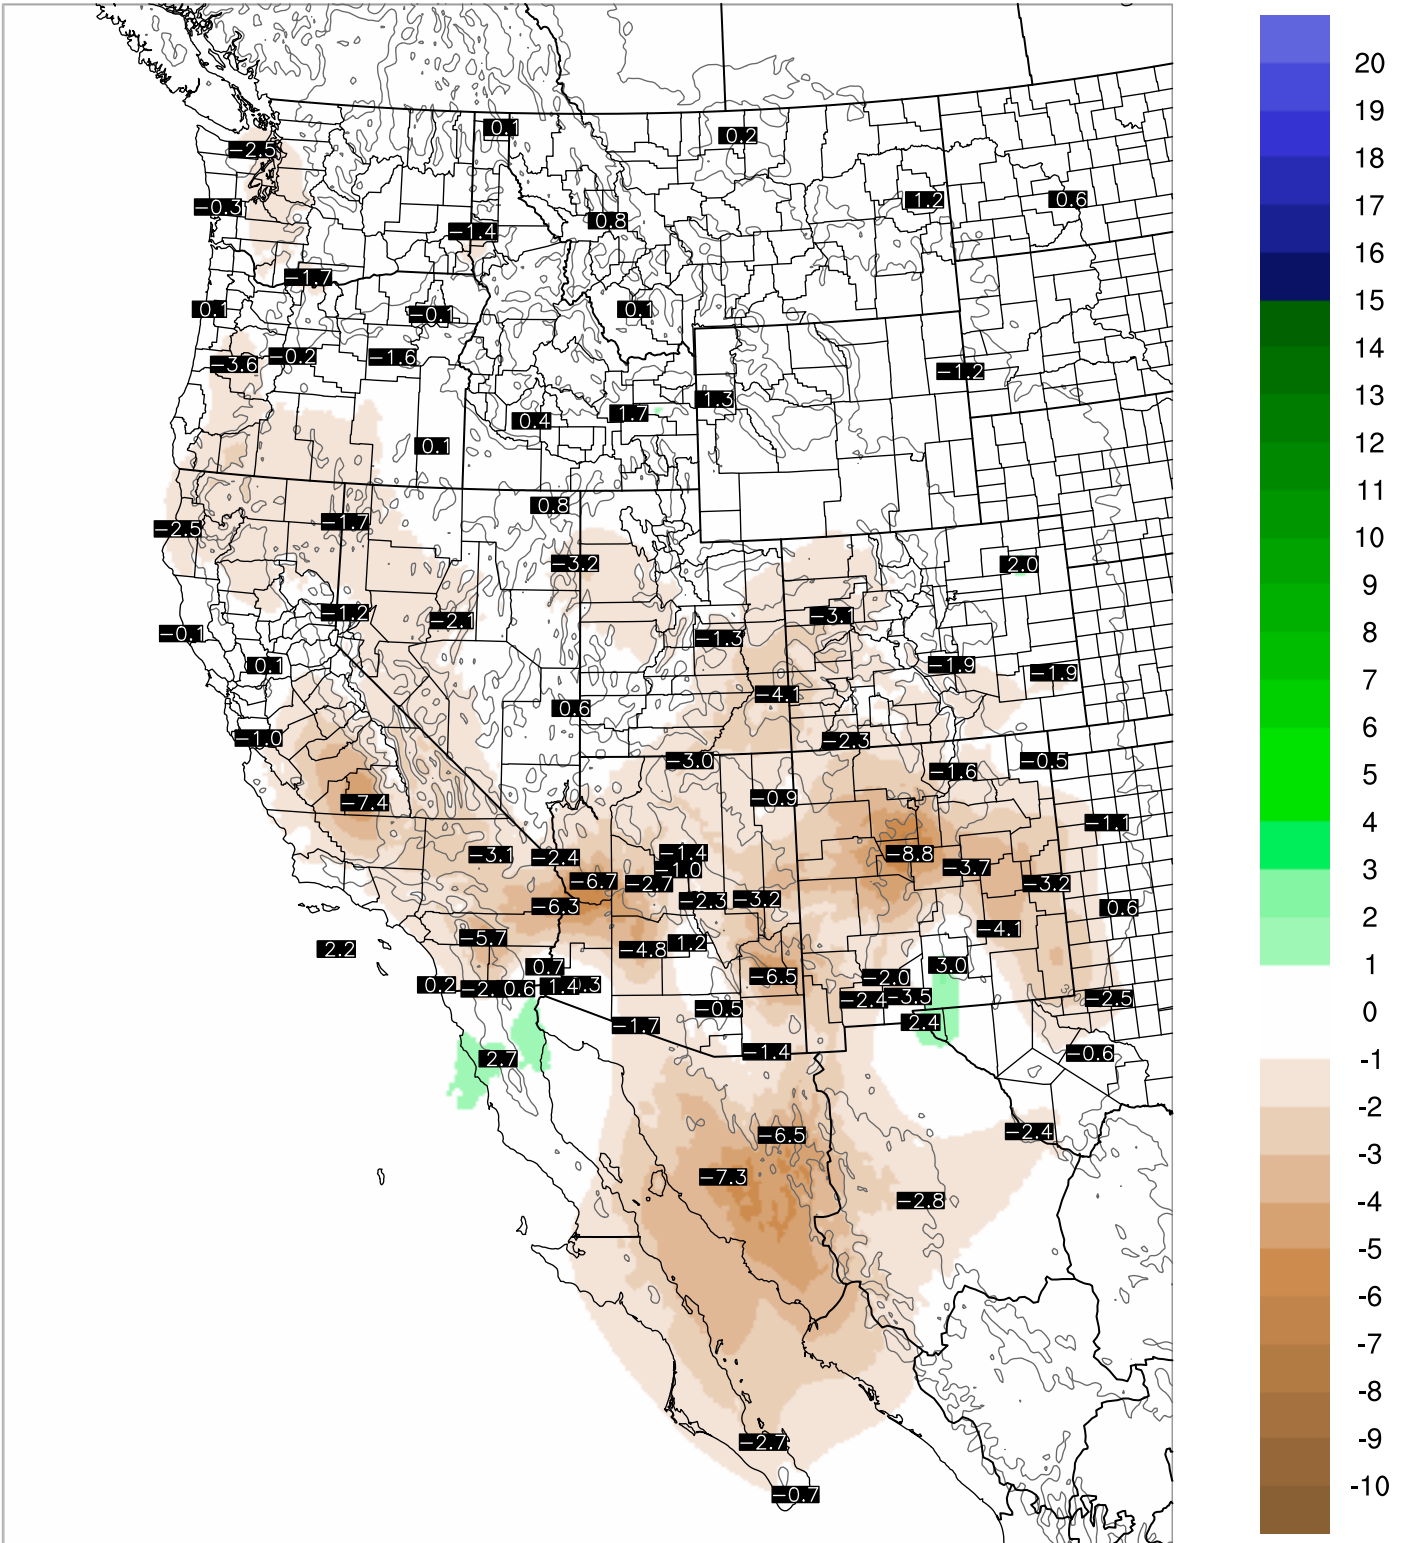

Corrected PWV 4 Oct 2018 5:45 UTC

PWV Error(mm) Obs-Init

Corrected PWV 4 Oct 2018 5:45 UTC

PWV Error(mm) Obs-Init