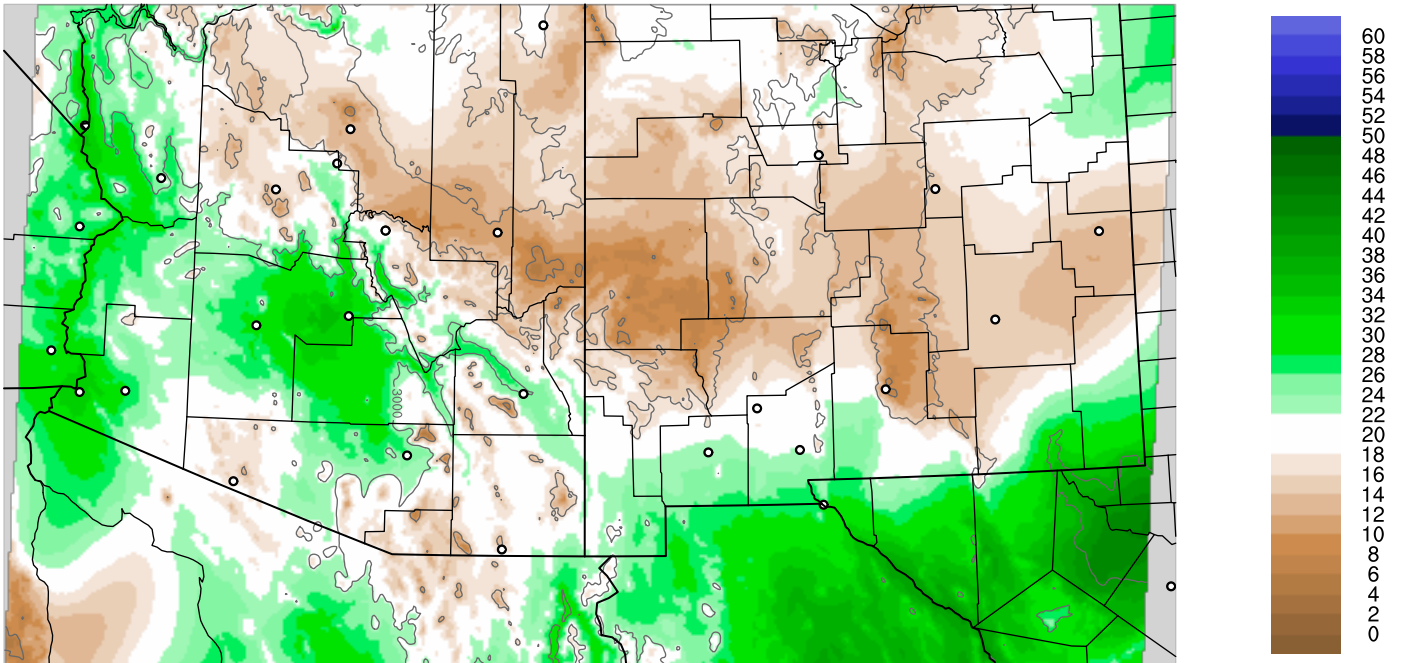

Corrected PWV 4 Oct 2018 5:45 UTC

PWV Error(mm) Obs-Init

Corrected PWV 4 Oct 2018 5:45 UTC

PWV Error(mm) Obs-Init