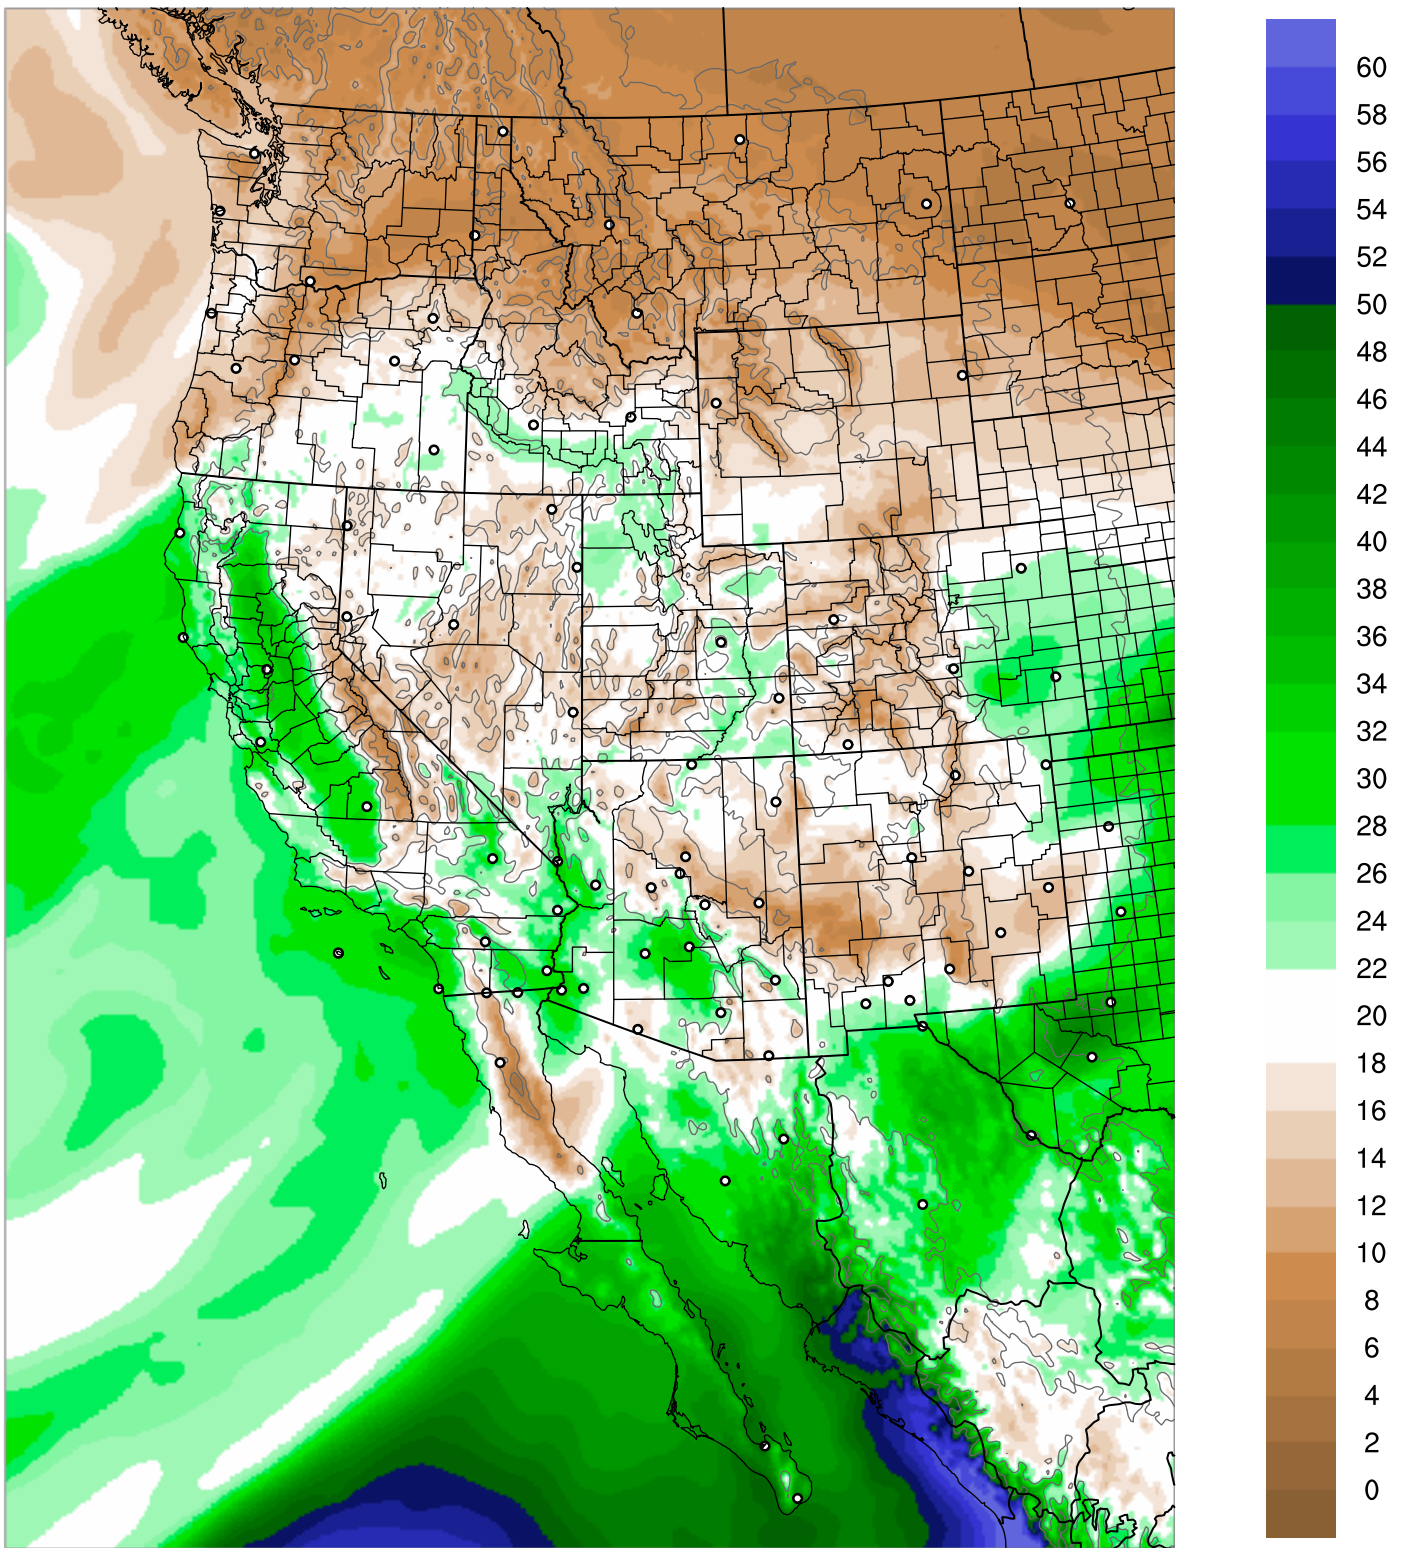

Corrected PWV 4 Oct 2018 5:45 UTC

PWV Error(mm) Obs-Init

Corrected PWV 4 Oct 2018 5:45 UTC

PWV Error(mm) Obs-Init