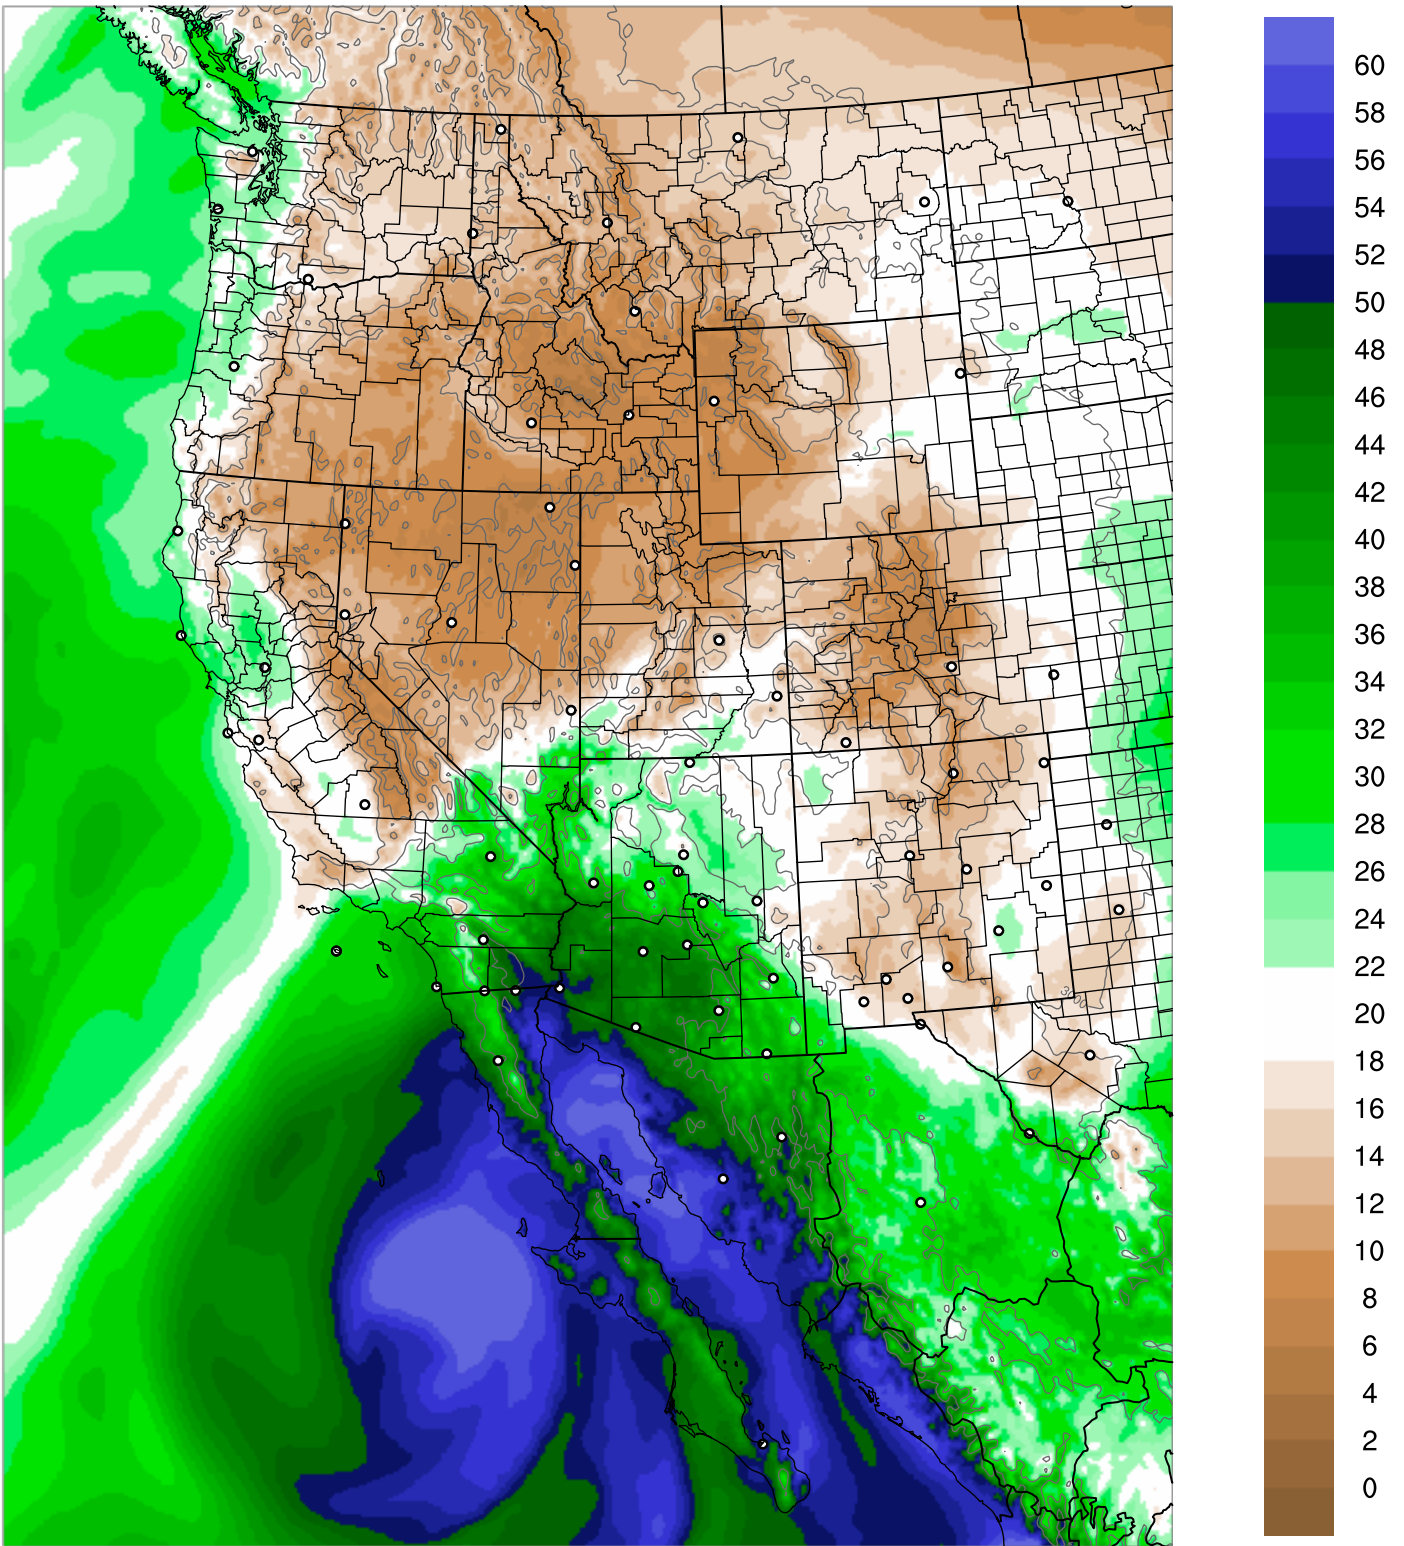

Corrected PWV 1 Oct 2018 5:45 UTC

PWV Error(mm) Obs-Init

Corrected PWV 1 Oct 2018 5:45 UTC

PWV Error(mm) Obs-Init