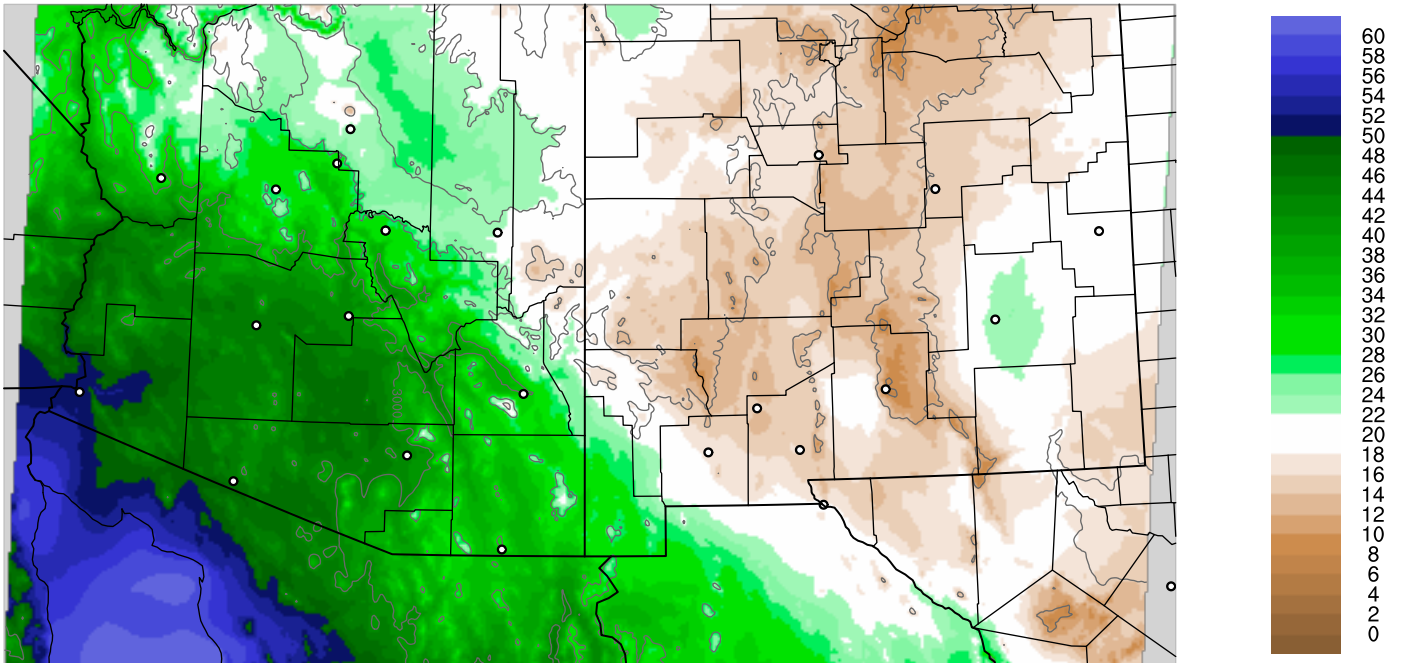

Corrected PWV 1 Oct 2018 5:45 UTC

PWV Error(mm) Obs-Init

Corrected PWV 1 Oct 2018 5:45 UTC

PWV Error(mm) Obs-Init