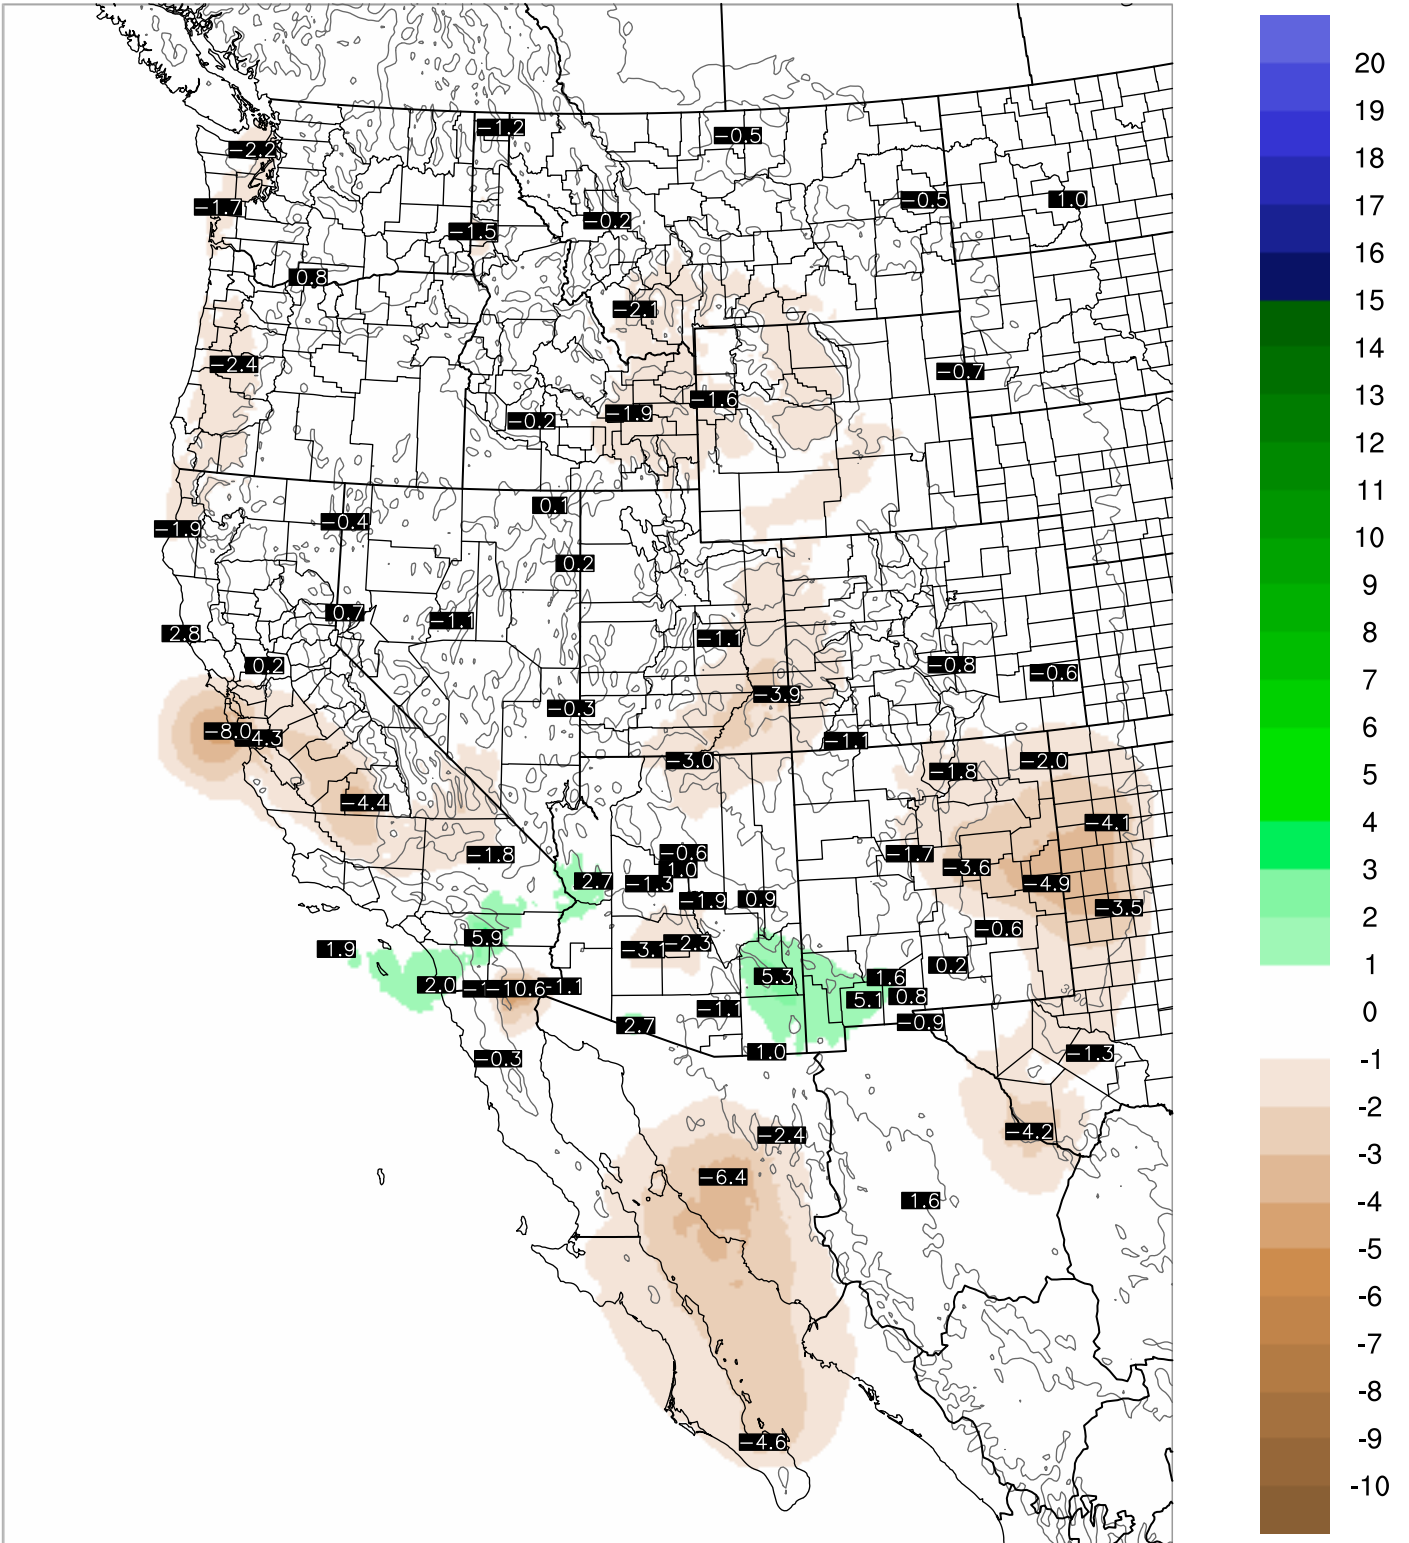

Corrected PWV 1 Oct 2018 5:45 UTC

PWV Error(mm) Obs-Init

Corrected PWV 1 Oct 2018 5:45 UTC

PWV Error(mm) Obs-Init