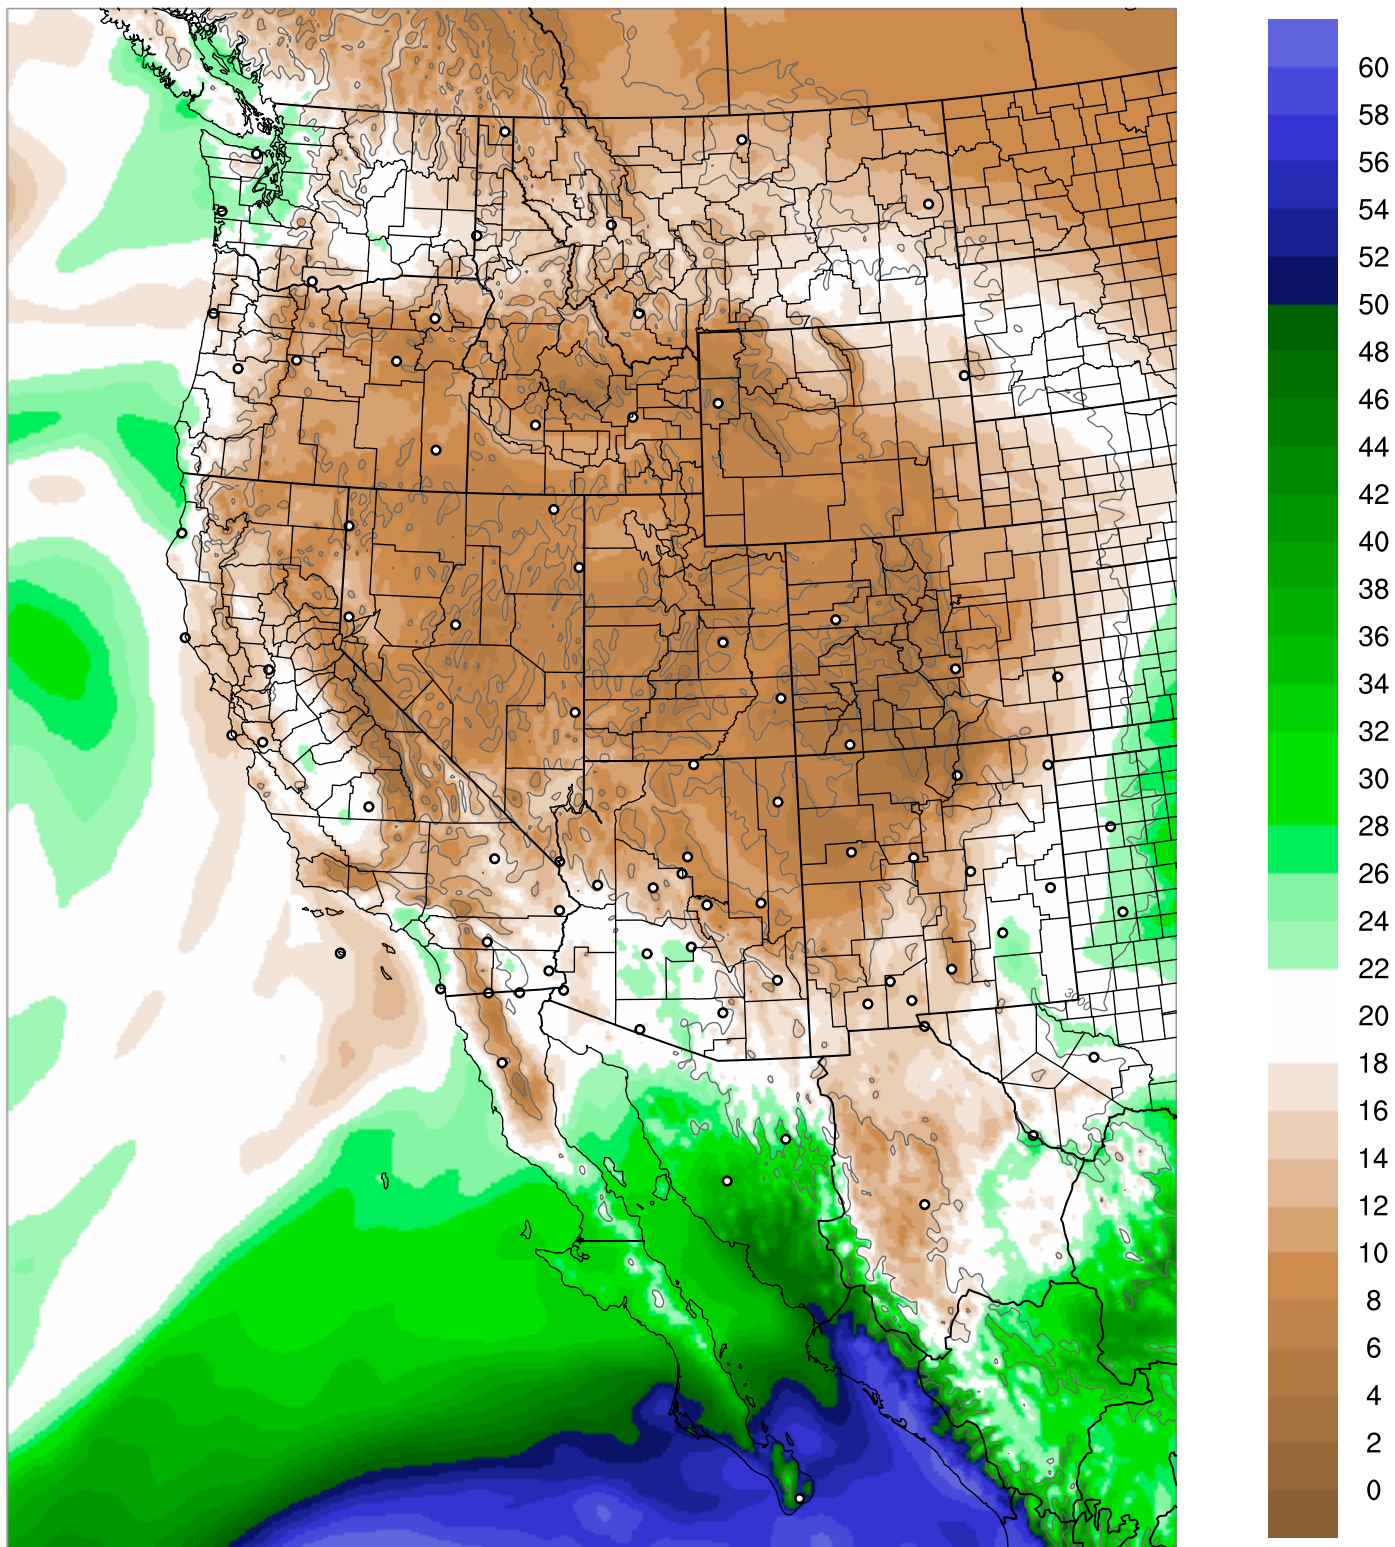

Corrected PWV 29 Sep 2018 5:45 UTC

PWV Error(mm) Obs-Init

Corrected PWV 29 Sep 2018 5:45 UTC

PWV Error(mm) Obs-Init