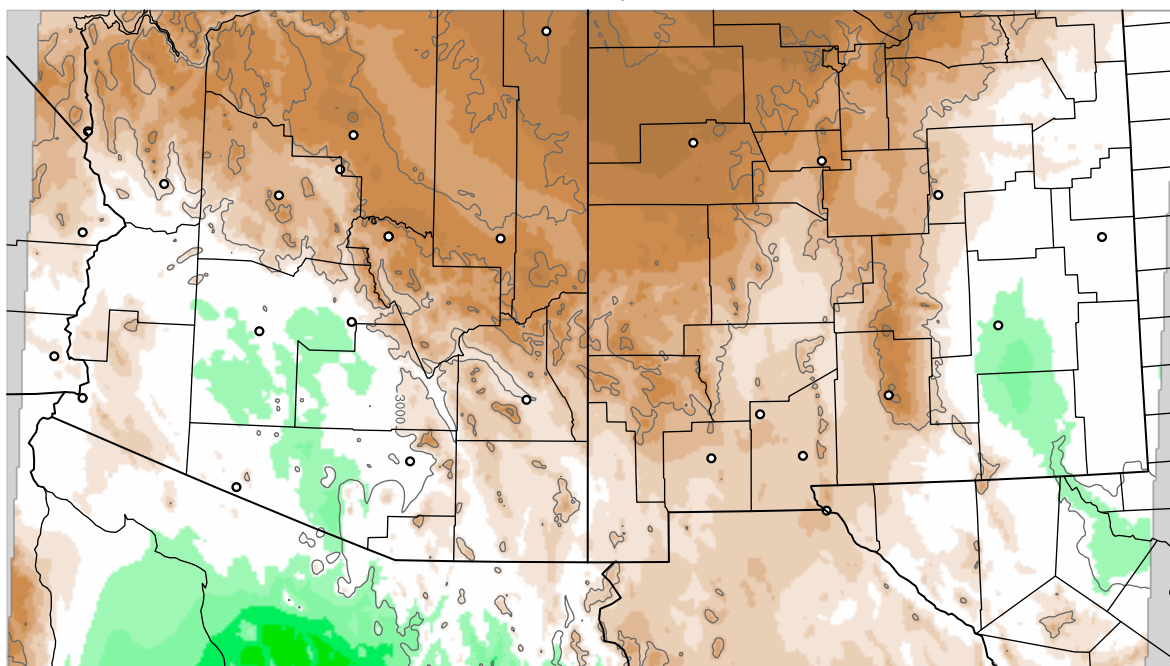

Corrected PWV 29 Sep 2018 5:45 UTC

PWV Error(mm) Obs-Init

Corrected PWV 29 Sep 2018 5:45 UTC

PWV Error(mm) Obs-Init