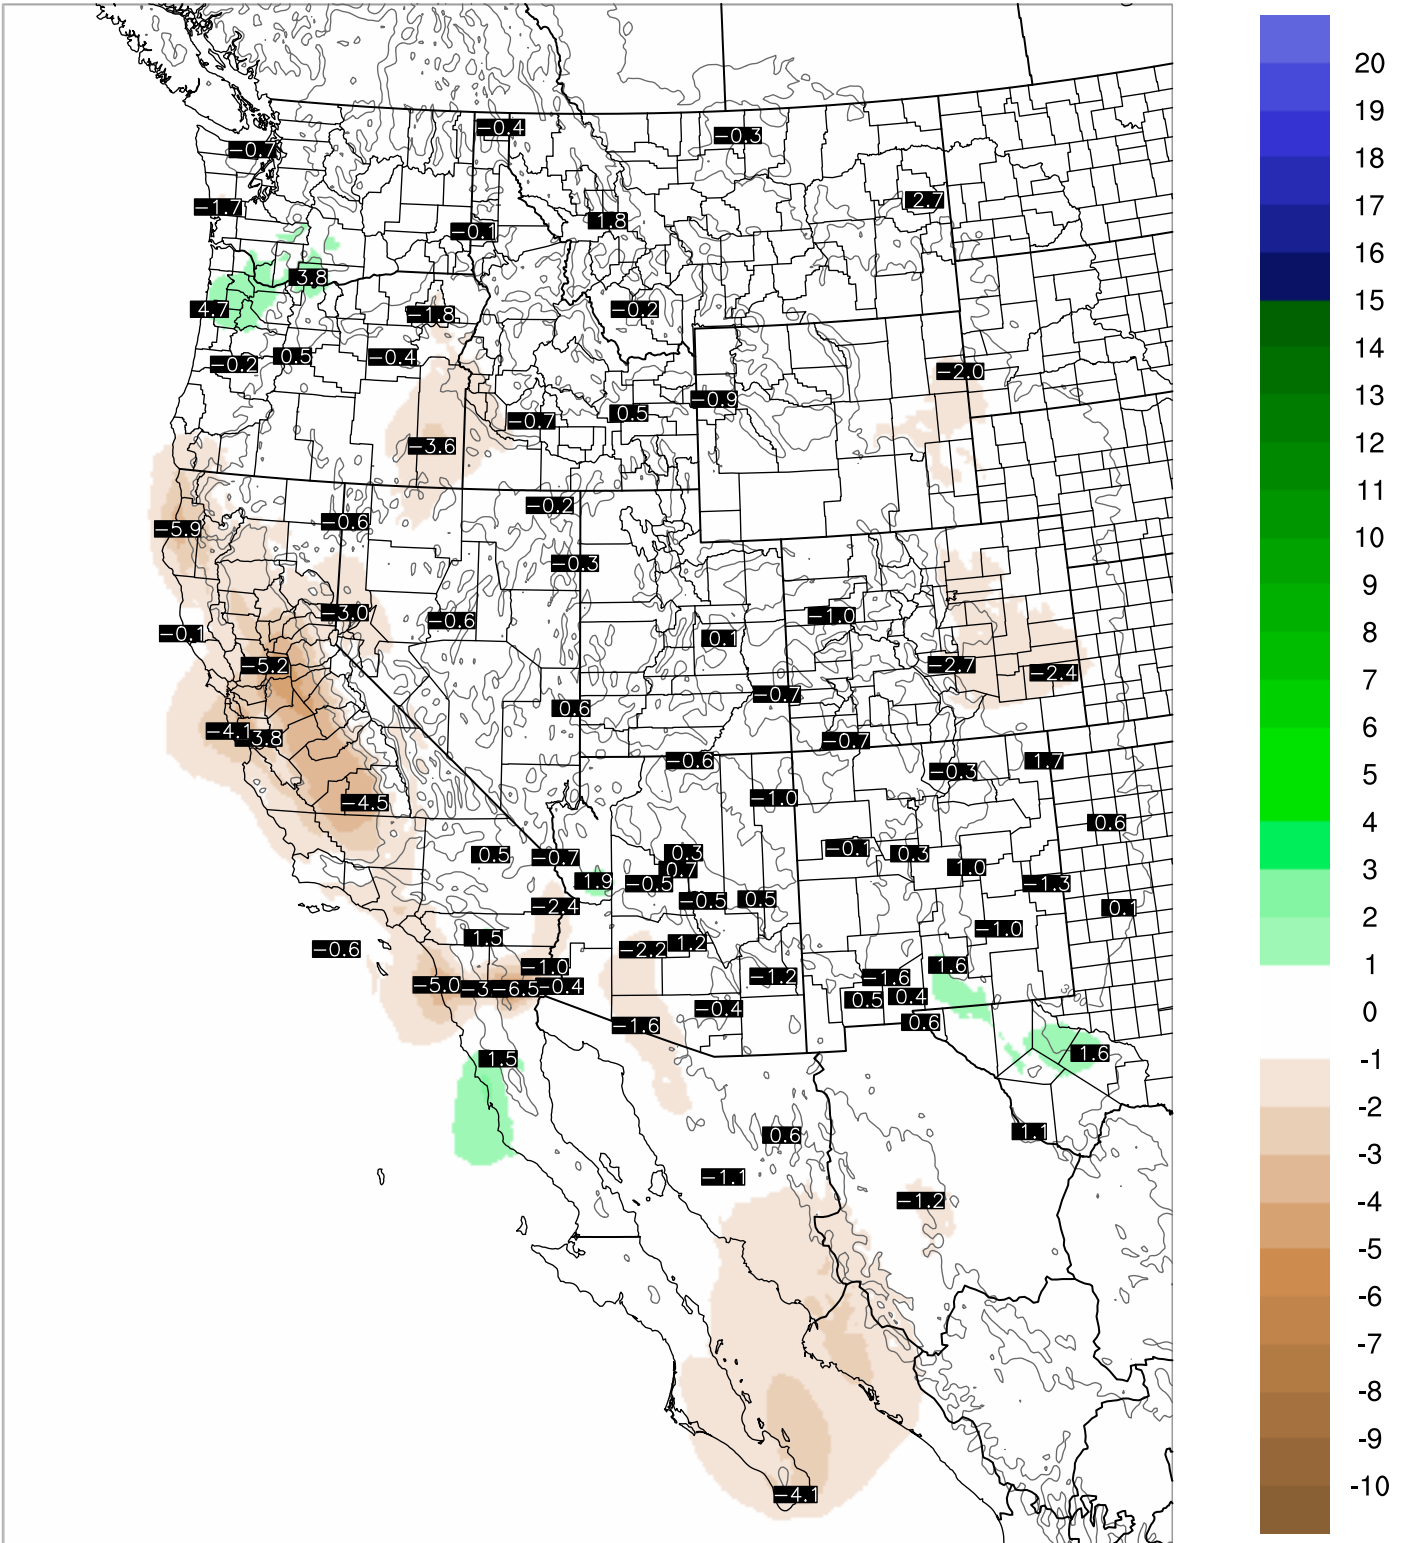

Corrected PWV 29 Sep 2018 5:45 UTC

PWV Error(mm) Obs-Init

Corrected PWV 29 Sep 2018 5:45 UTC

PWV Error(mm) Obs-Init