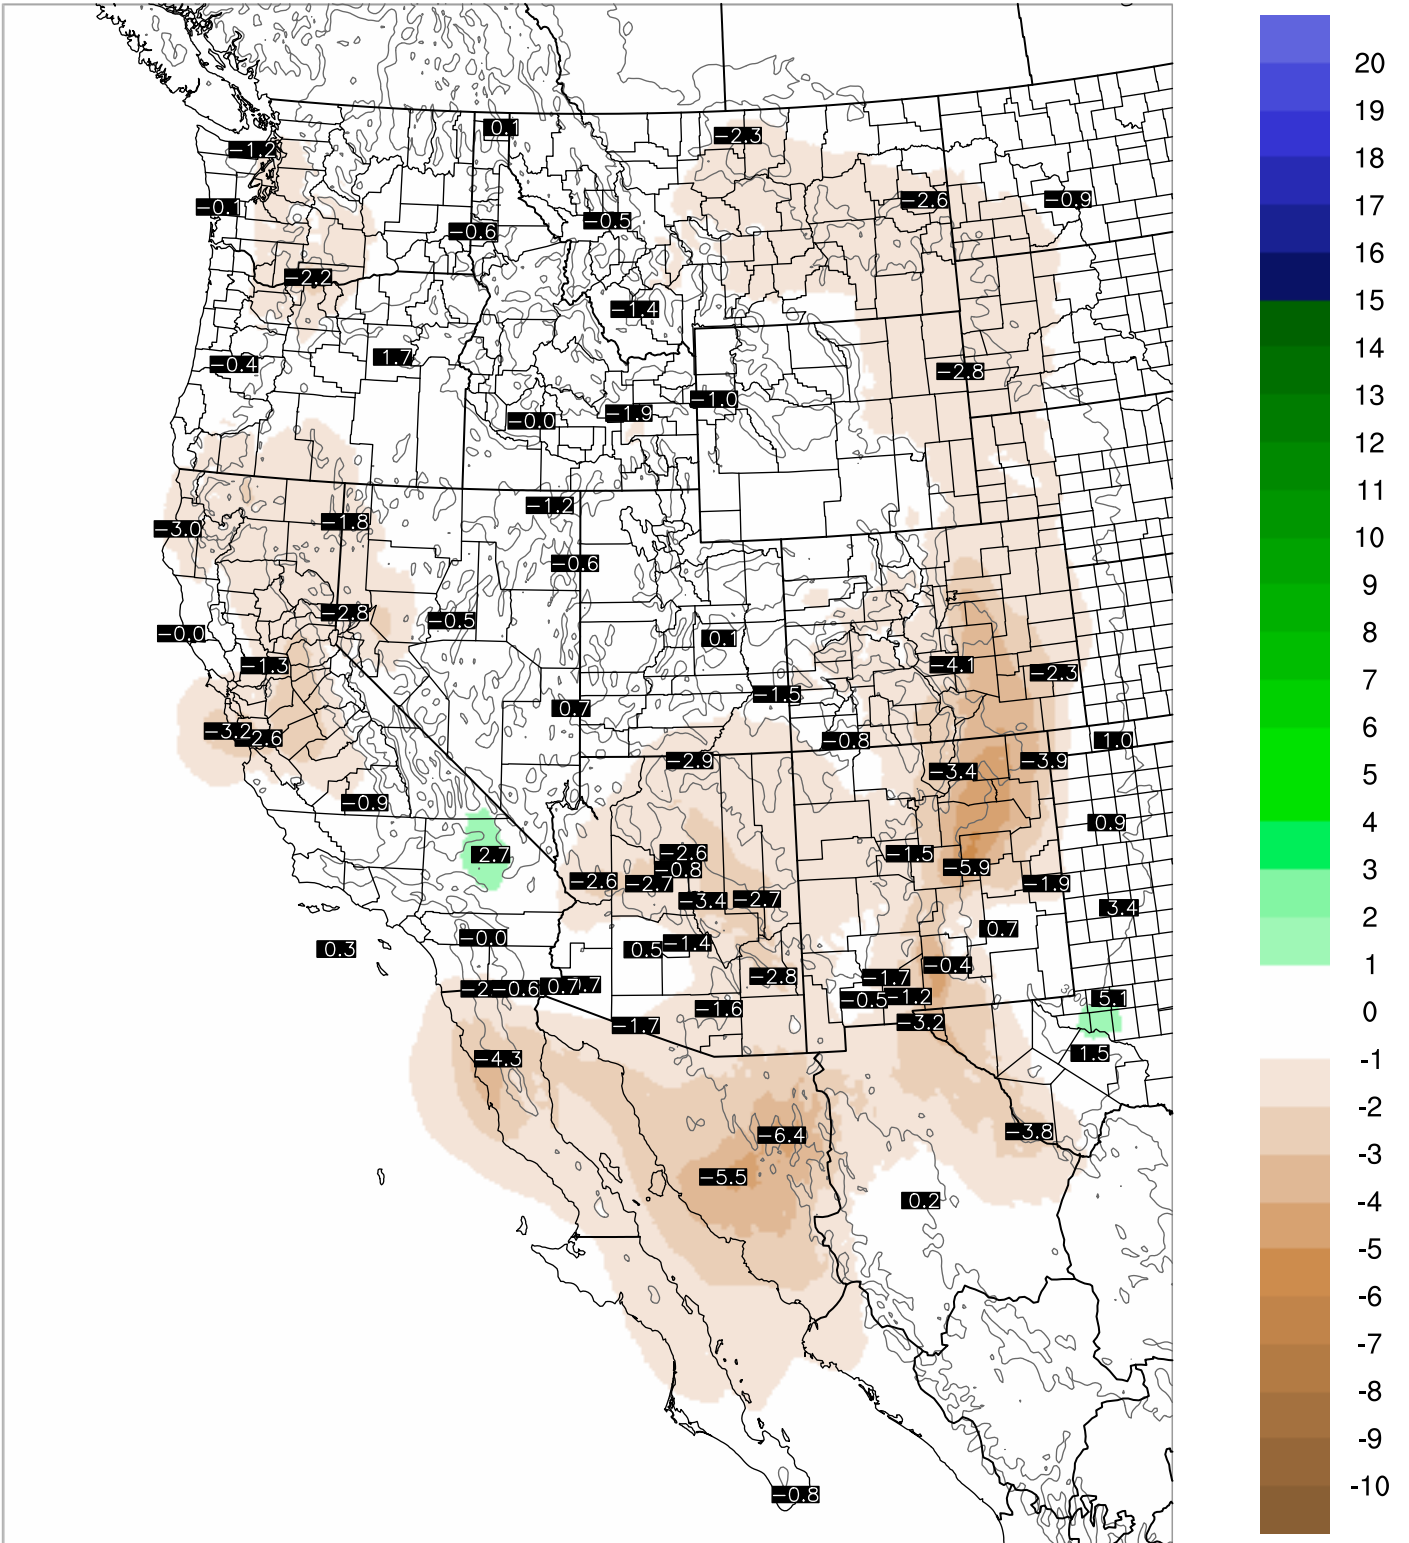

# Corrected PWV 23 Sep 2018 5:45 UTC

# PWV Error(mm) Obs-Init

Corrected PWV 23 Sep 2018 5:45 UTC

PWV Error(mm) Obs-Init