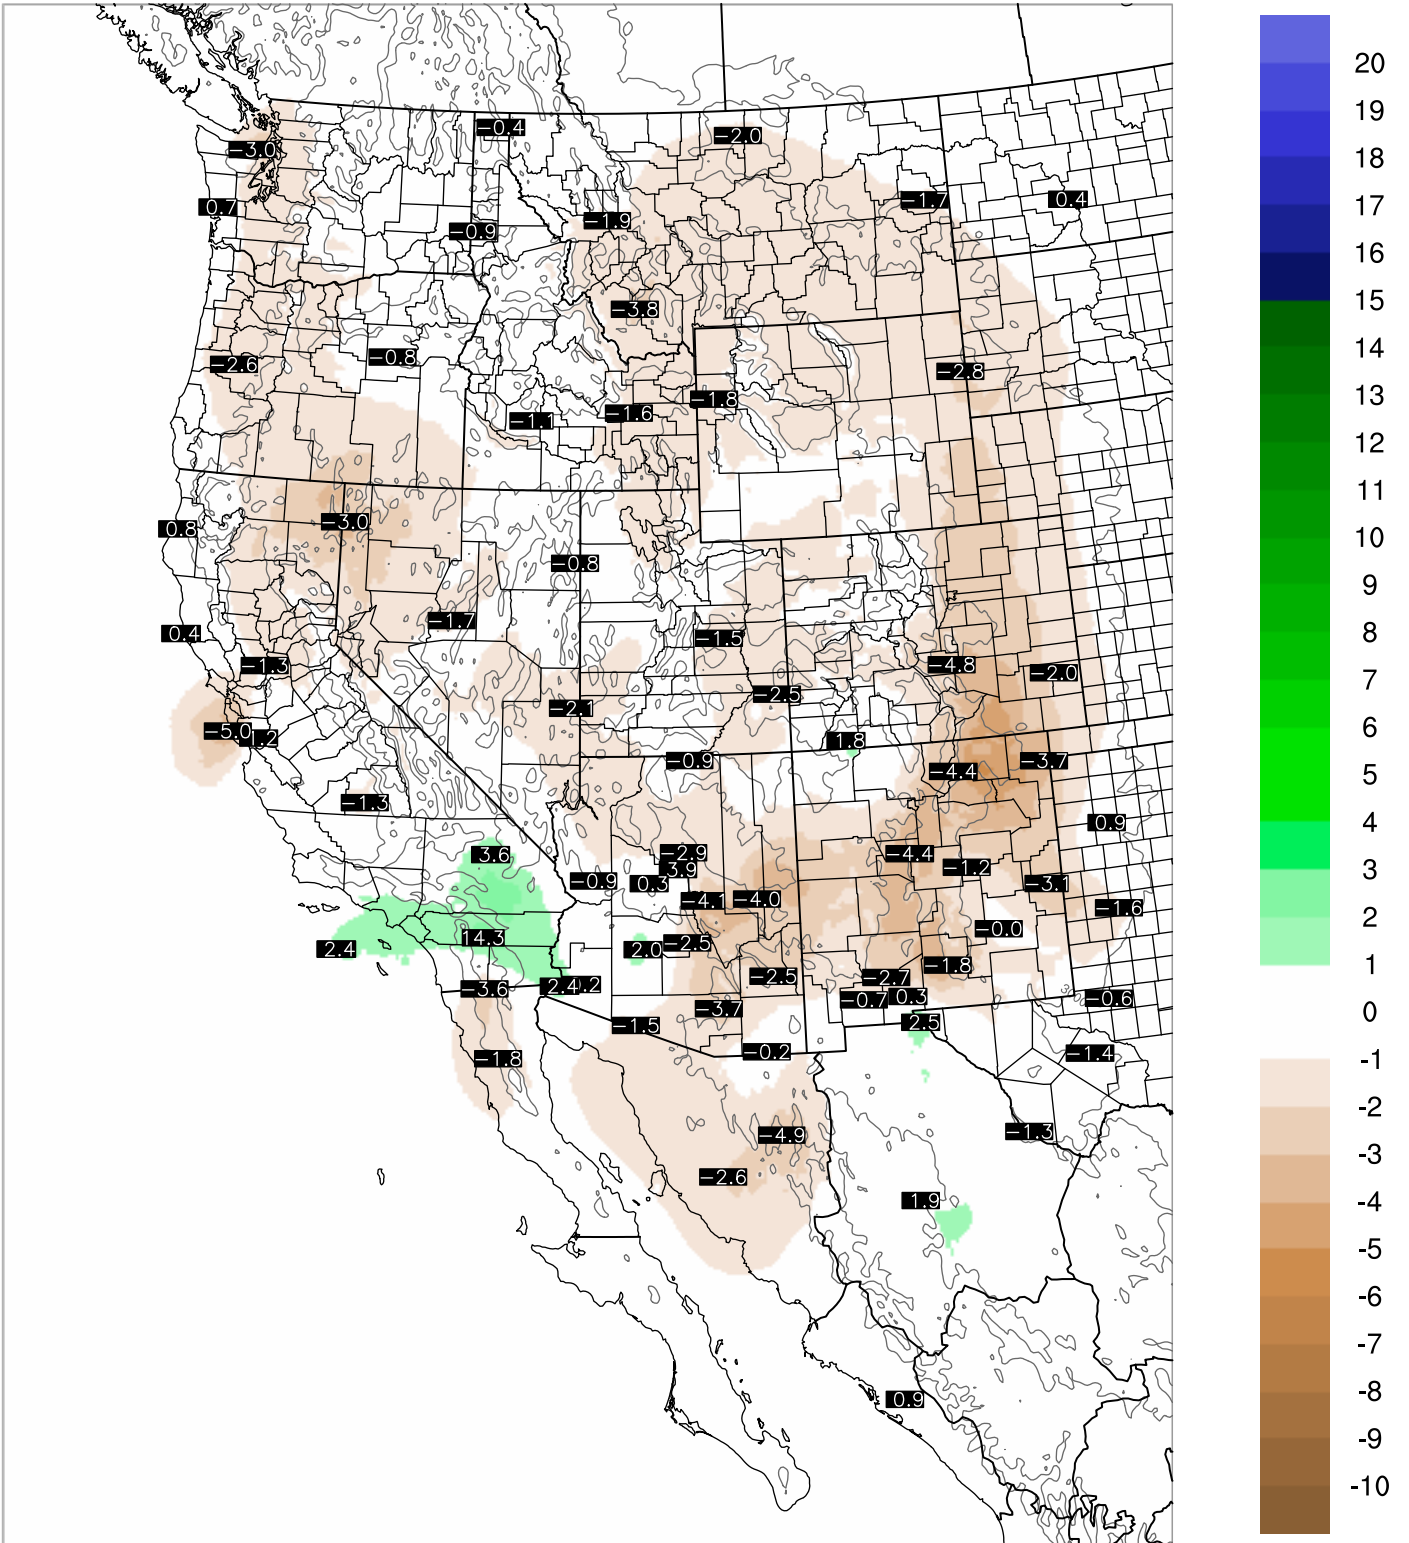

Corrected PWV 22 Sep 2018 5:45 UTC

PWV Error(mm) Obs-Init

Corrected PWV 22 Sep 2018 5:45 UTC

PWV Error(mm) Obs-Init