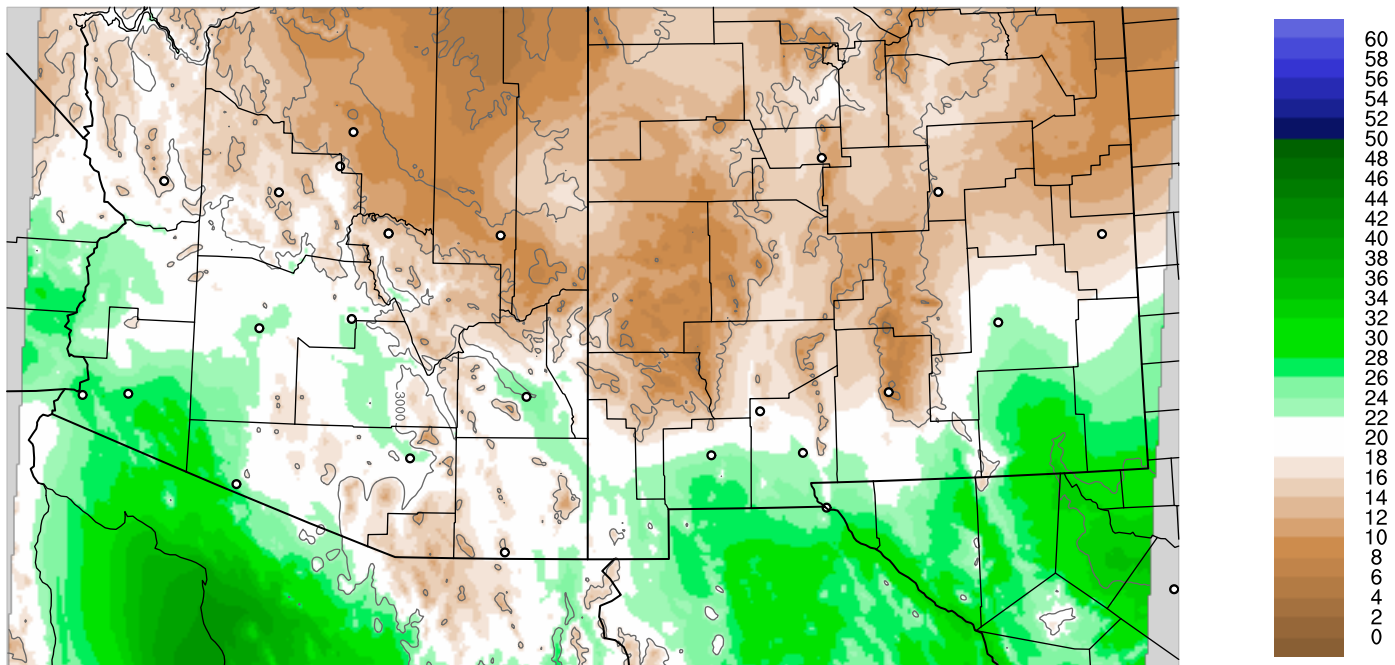

Corrected PWV 22 Sep 2018 5:45 UTC

PWV Error(mm) Obs-Init

Corrected PWV 22 Sep 2018 5:45 UTC

PWV Error(mm) Obs-Init