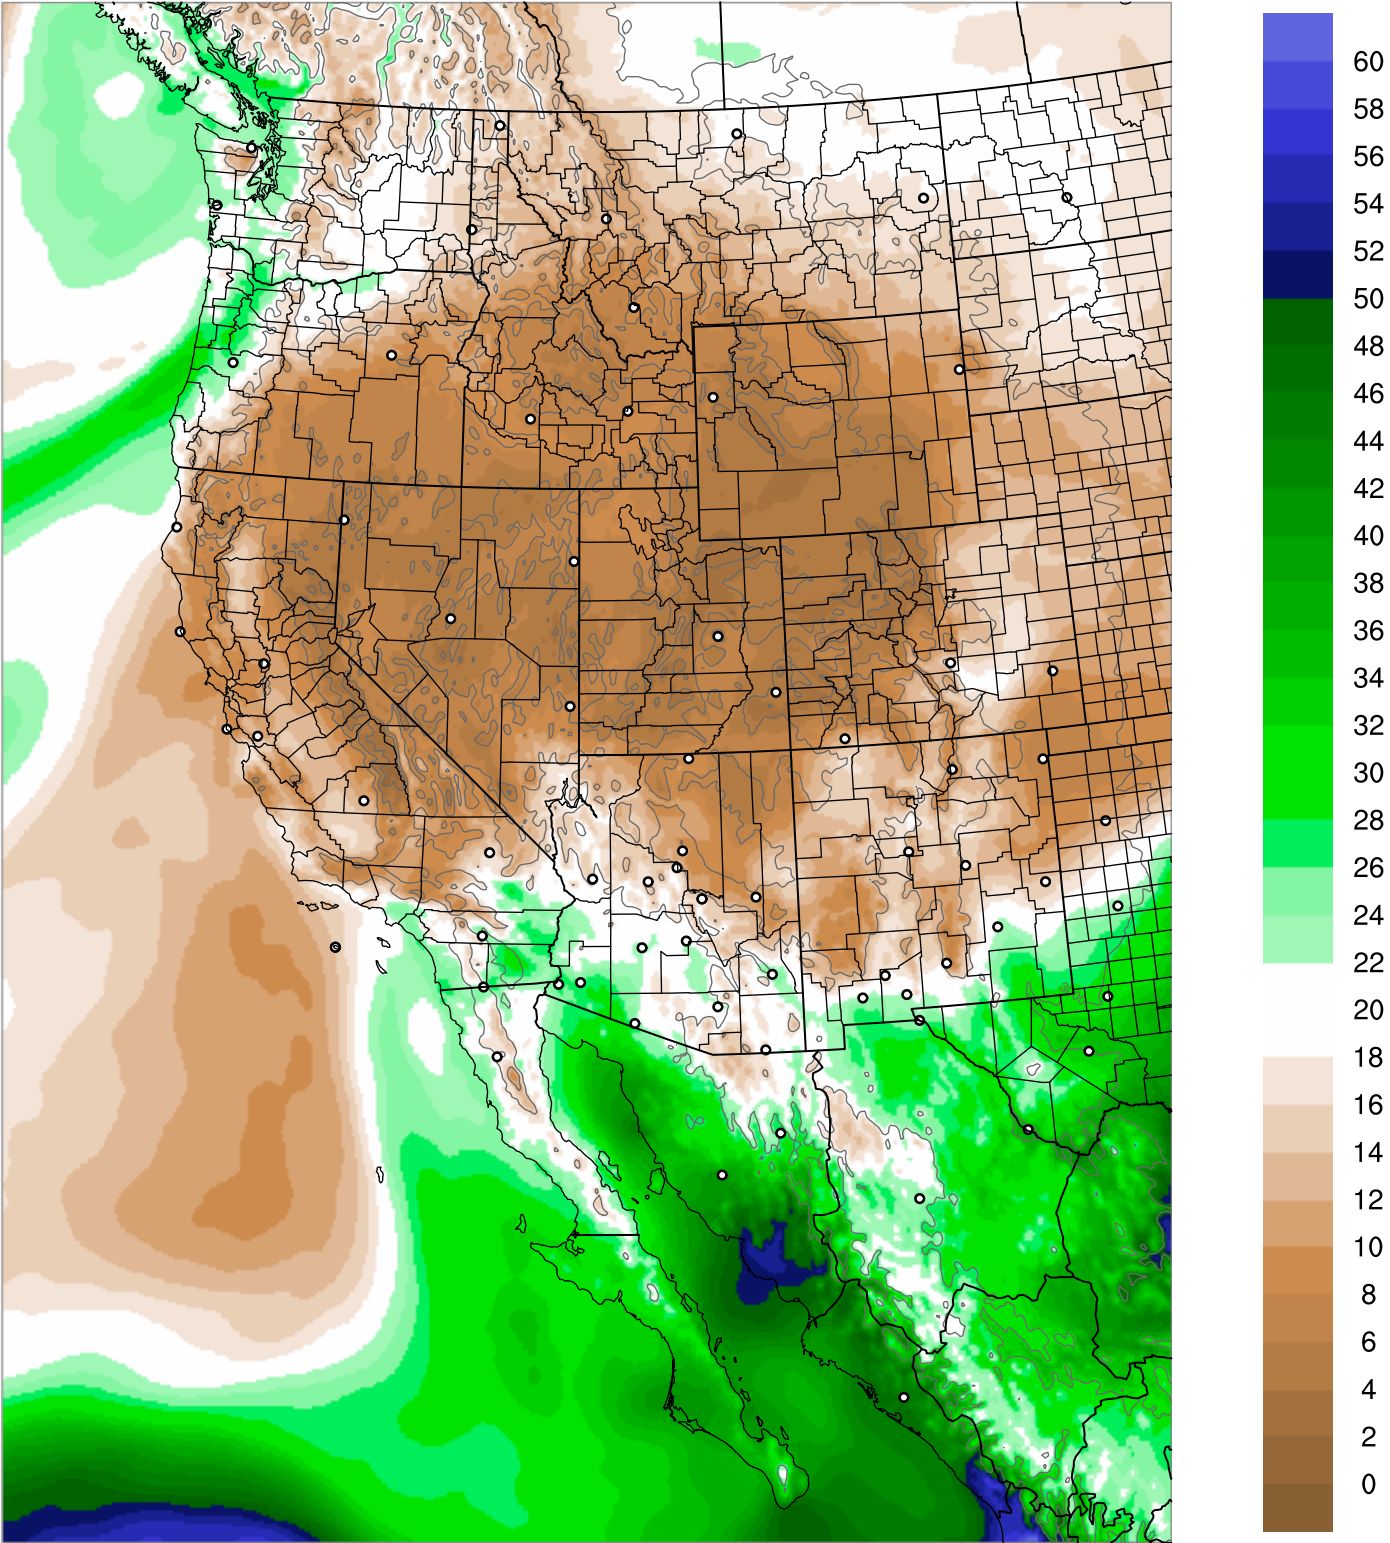

Corrected PWV 22 Sep 2018 5:45 UTC

PWV Error(mm) Obs-Init

Corrected PWV 22 Sep 2018 5:45 UTC

PWV Error(mm) Obs-Init