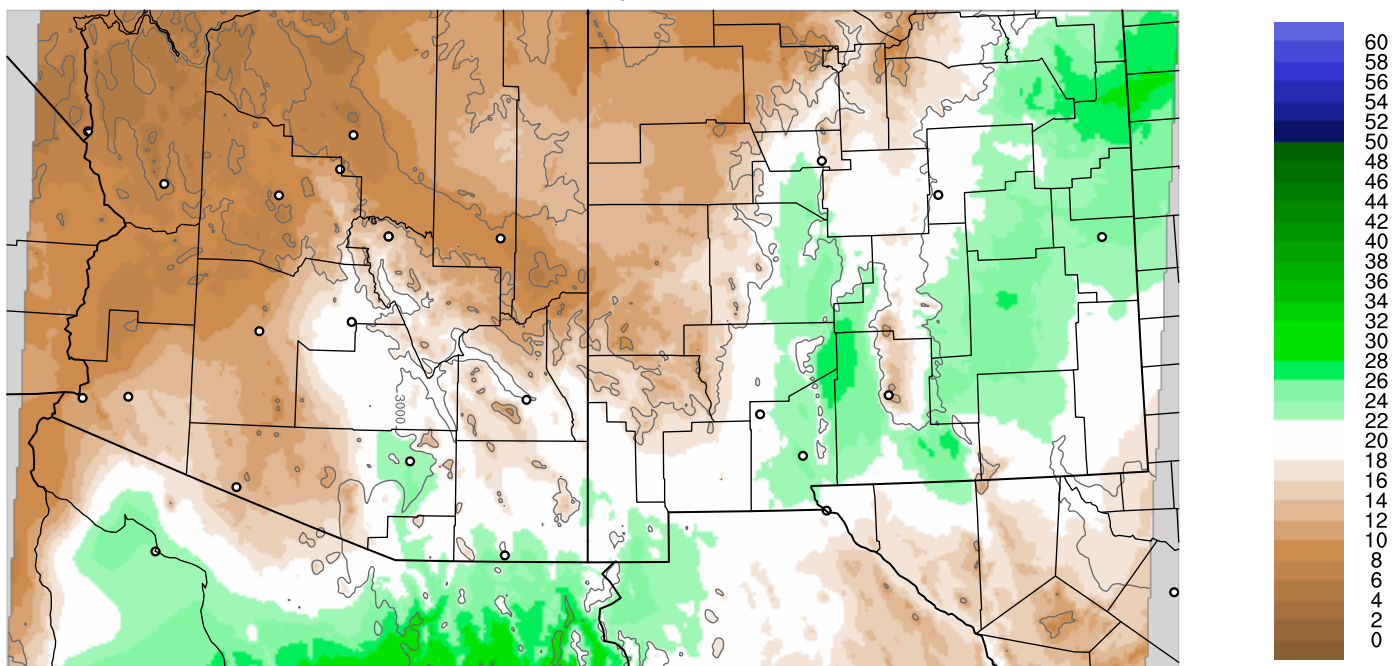

Corrected PWV 12 Sep 2018 5:45 UTC

PWV Error(mm) Obs-Init

Corrected PWV 12 Sep 2018 5:45 UTC

PWV Error(mm) Obs-Init