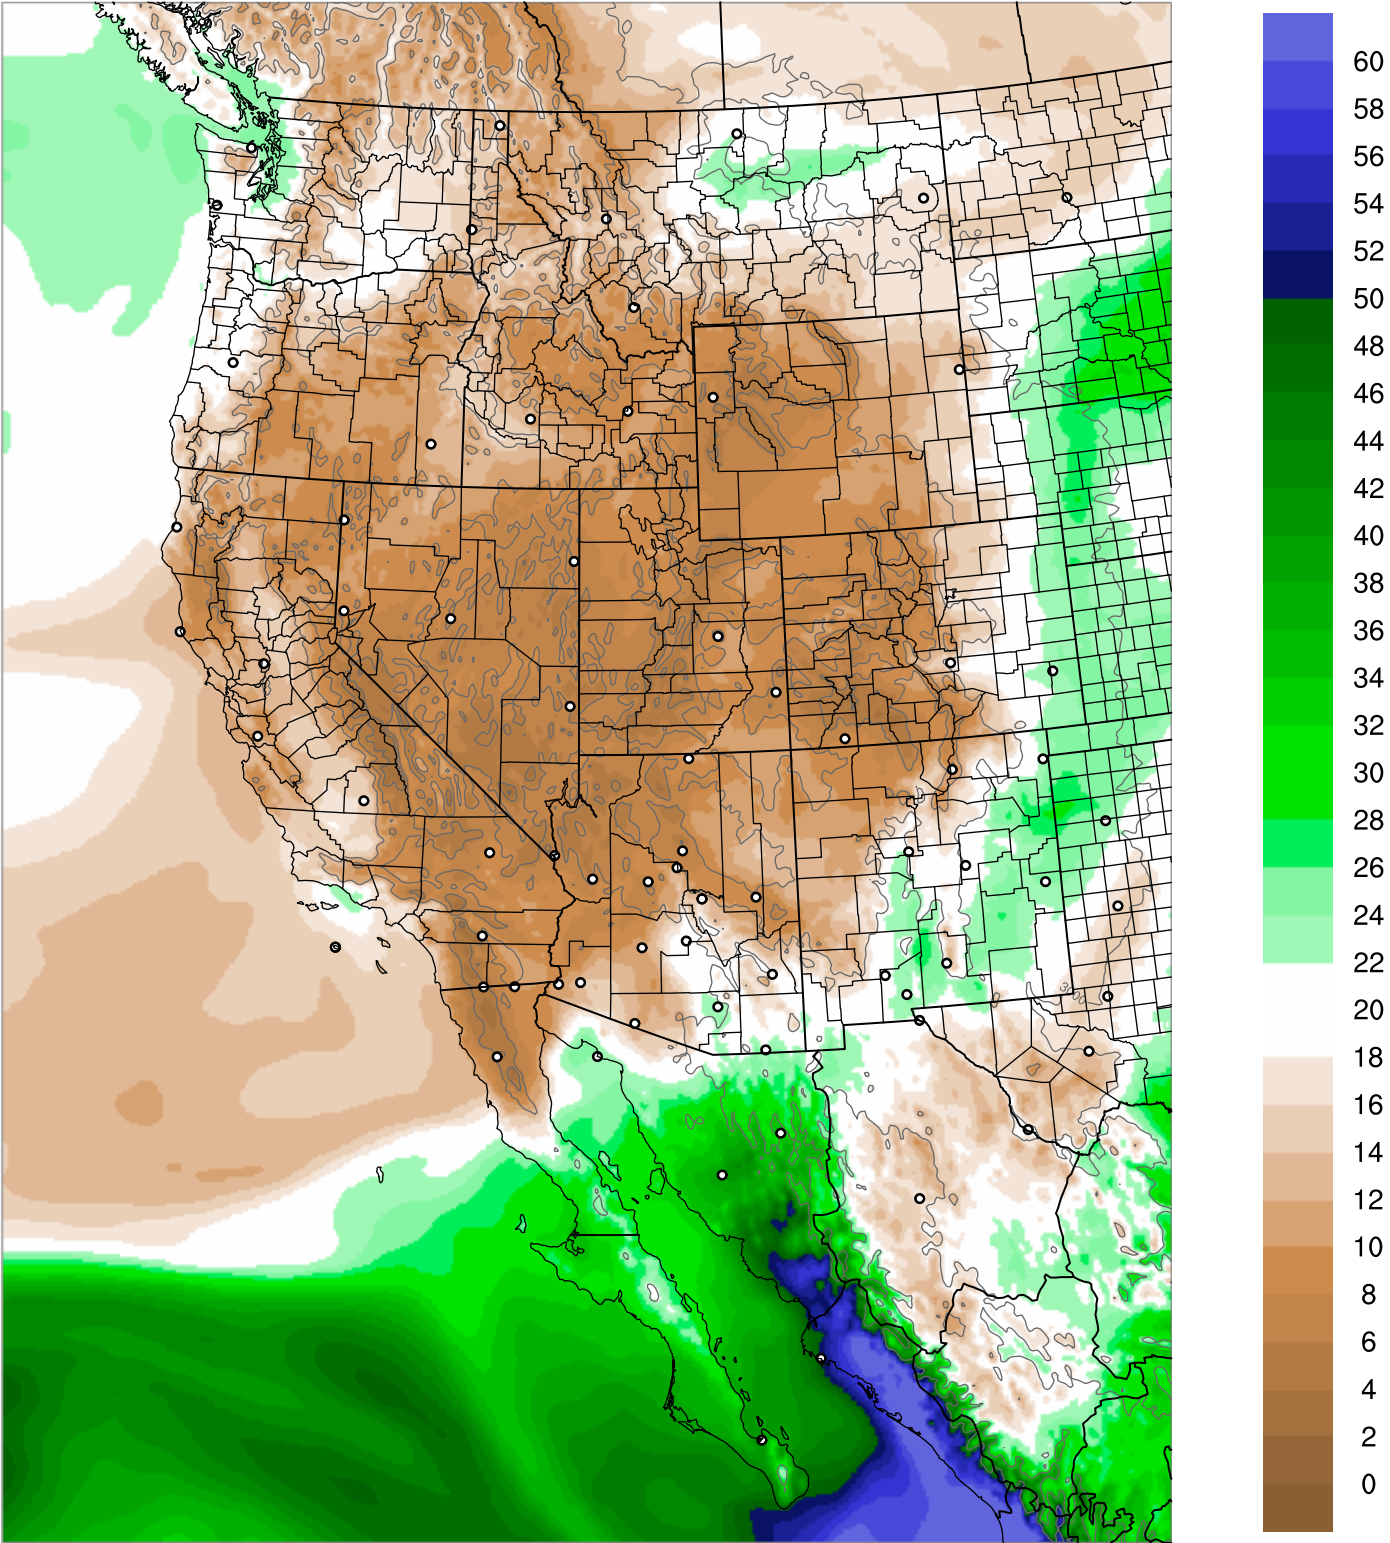

Corrected PWV 12 Sep 2018 5:45 UTC

PWV Error(mm) Obs-Init

Corrected PWV 12 Sep 2018 5:45 UTC

PWV Error(mm) Obs-Init