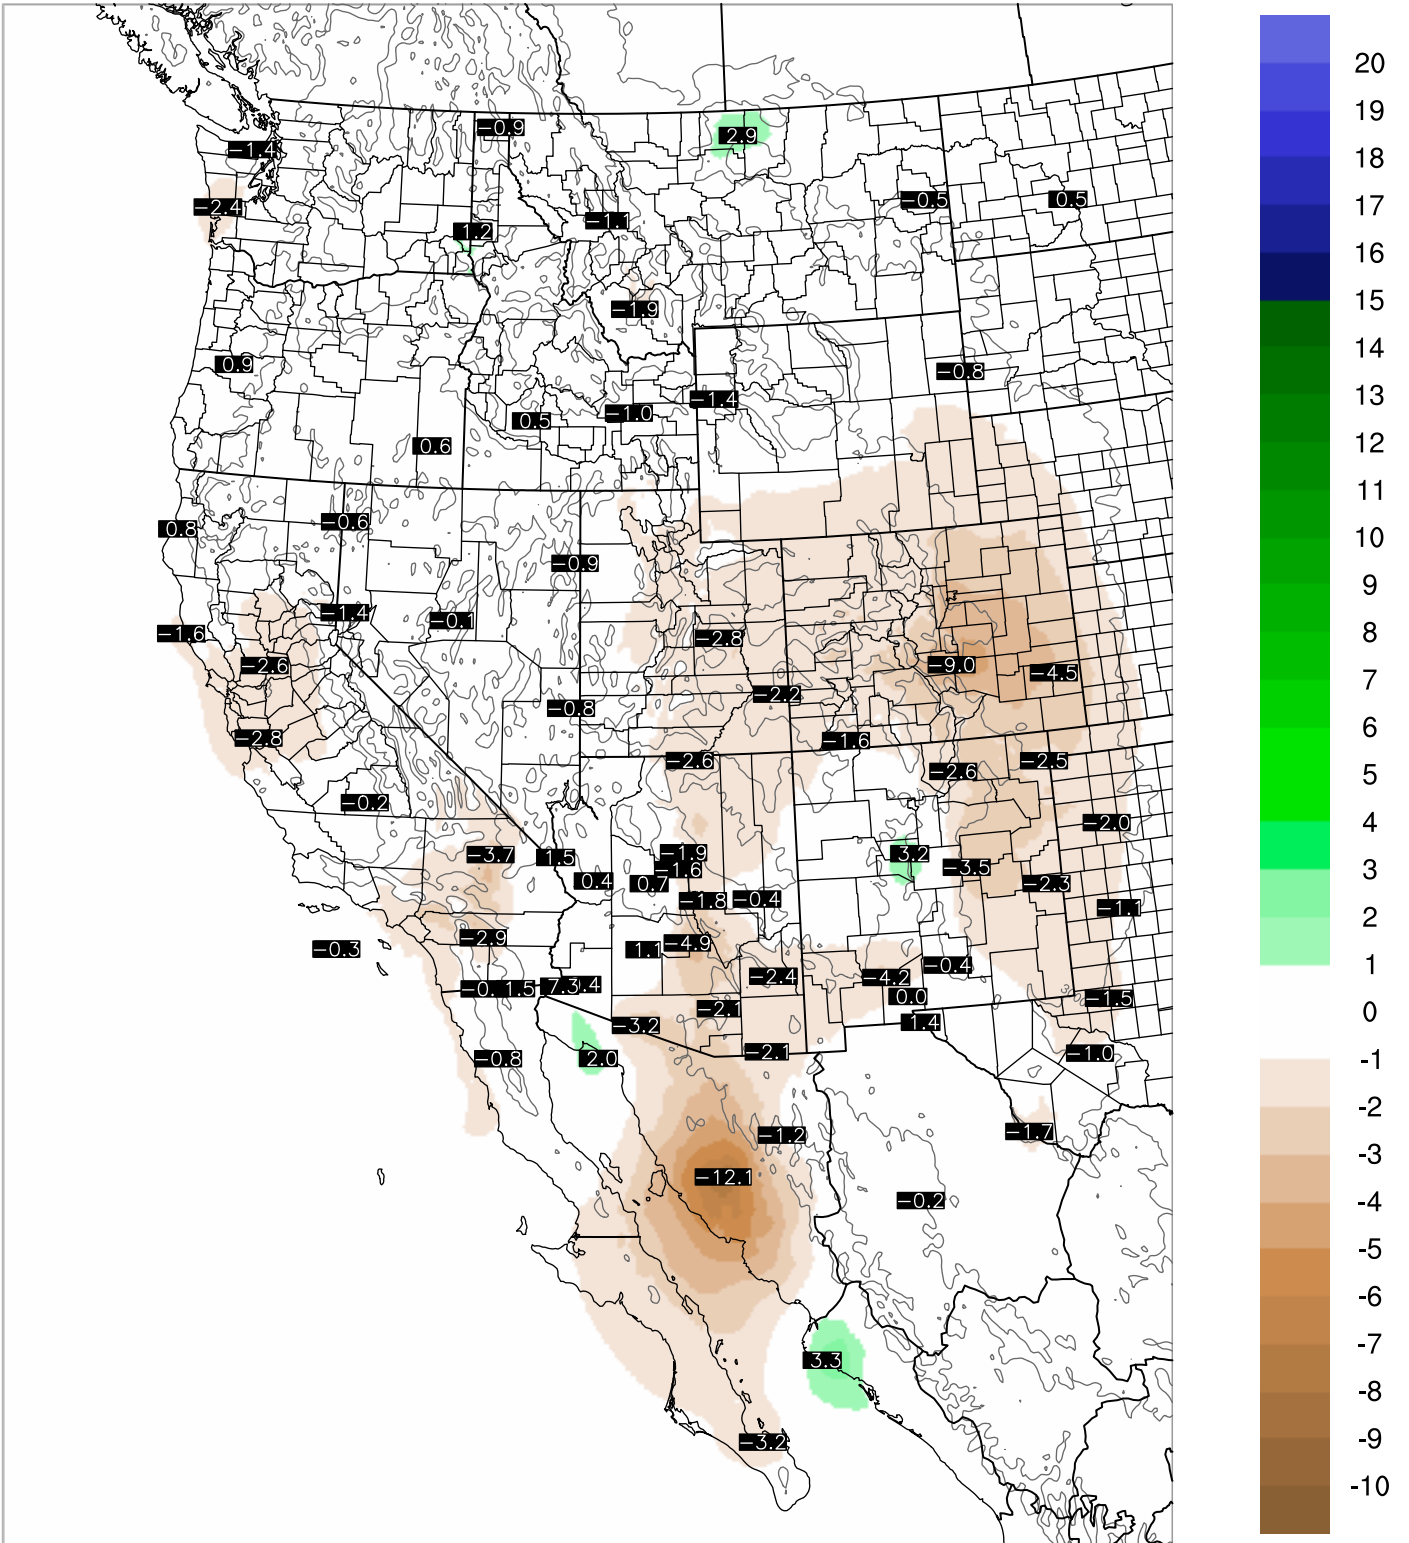

Corrected PWV 12 Sep 2018 5:45 UTC

PWV Error(mm) Obs-Init

Corrected PWV 12 Sep 2018 5:45 UTC

PWV Error(mm) Obs-Init