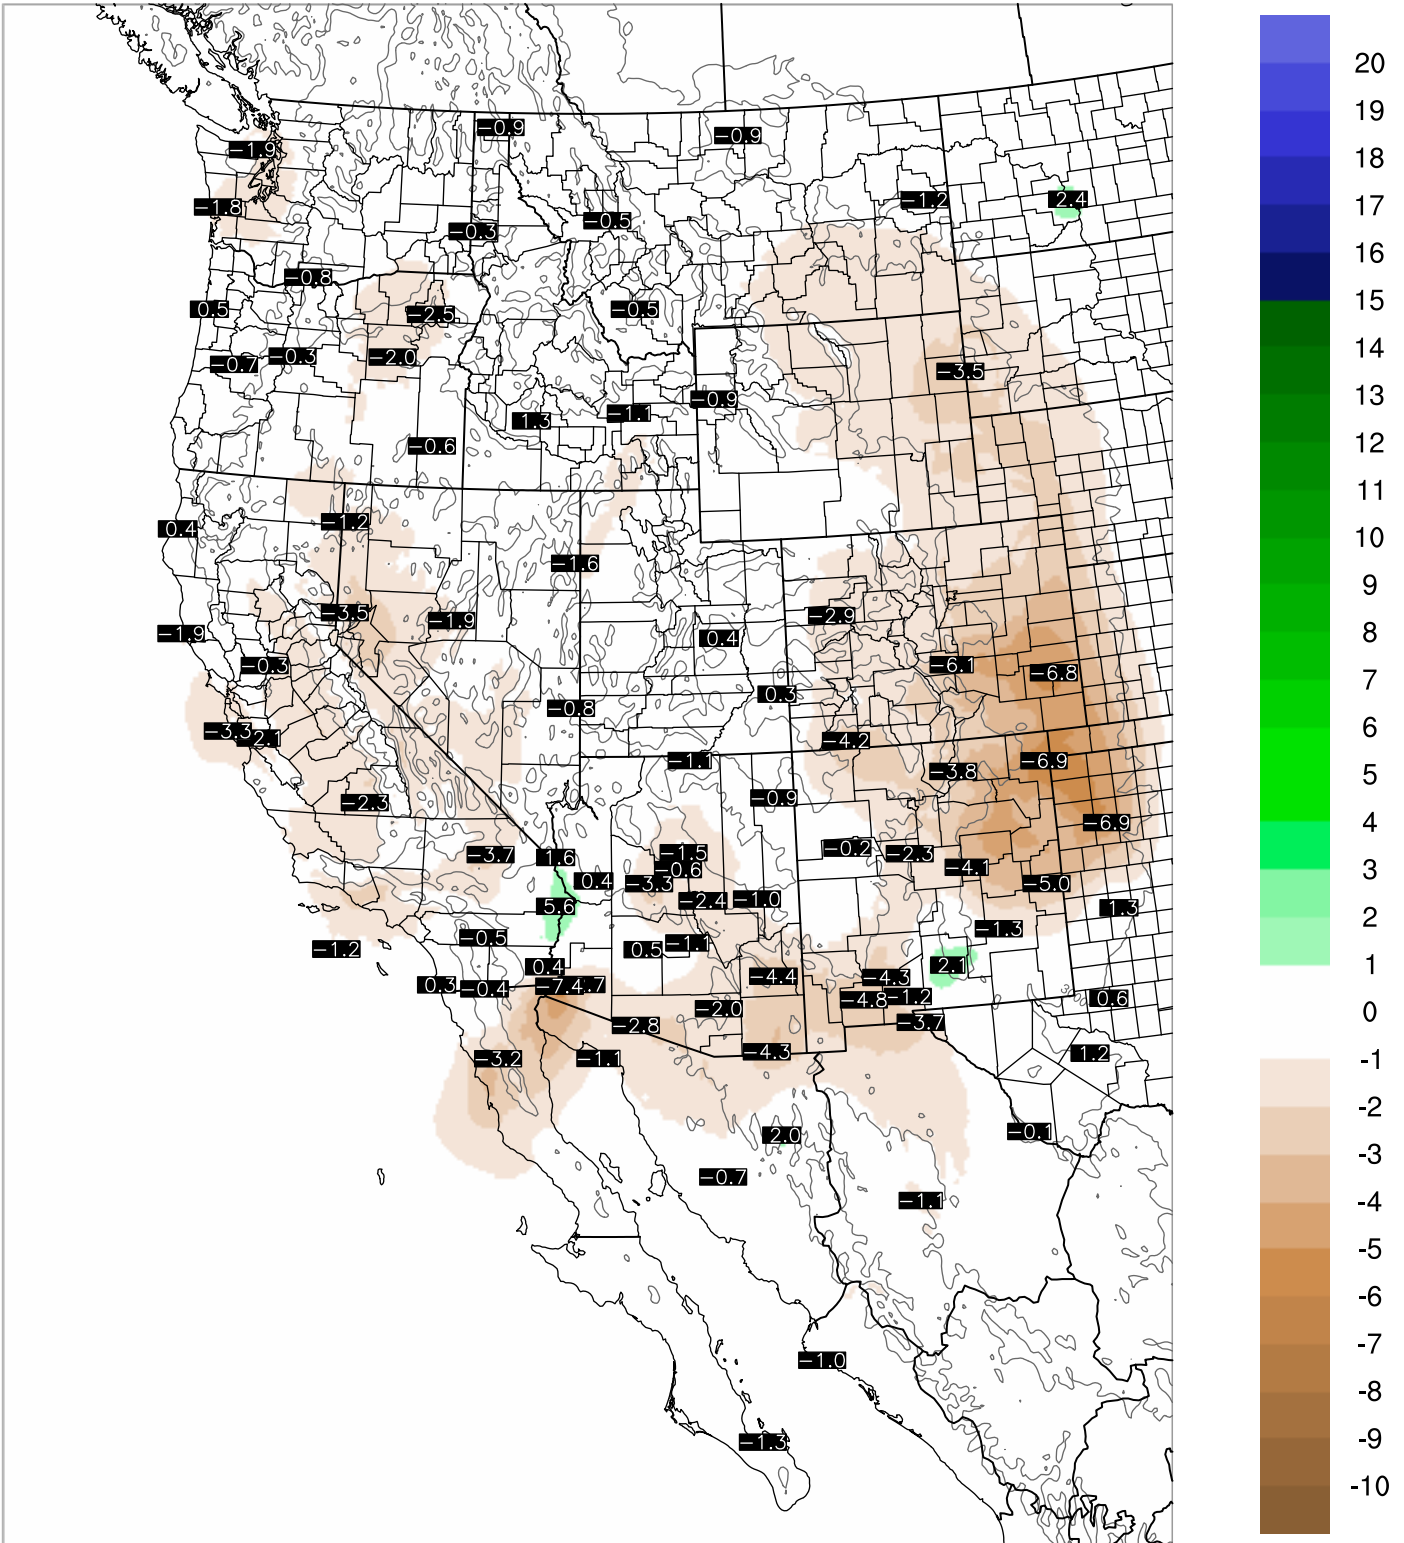

# Corrected PWV 10 Sep 2018 5:45 UTC

# PWV Error(mm) Obs-Init

Corrected PWV 10 Sep 2018 5:45 UTC

PWV Error(mm) Obs-Init