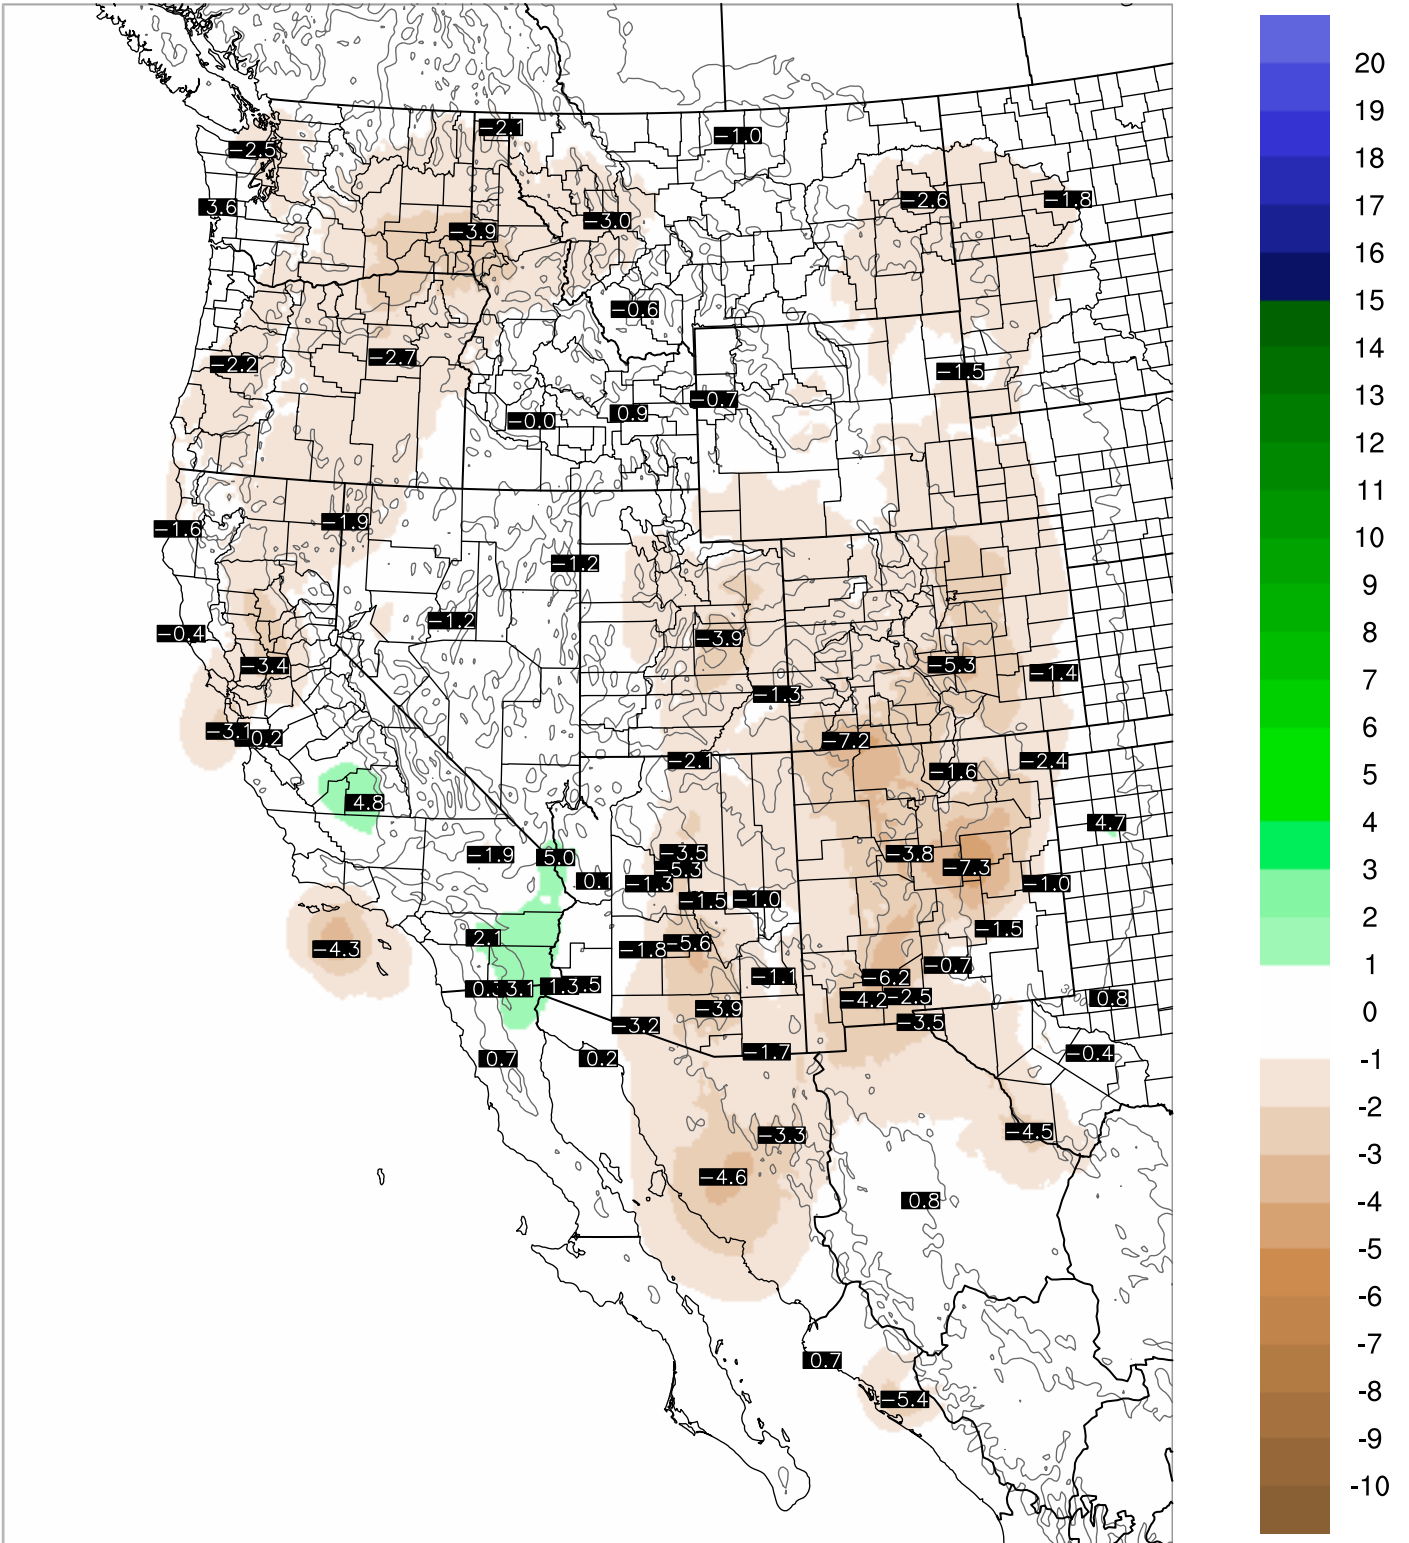

Corrected PWV 8 Sep 2018 5:45 UTC

PWV Error(mm) Obs-Init

Corrected PWV 8 Sep 2018 5:45 UTC

PWV Error(mm) Obs-Init