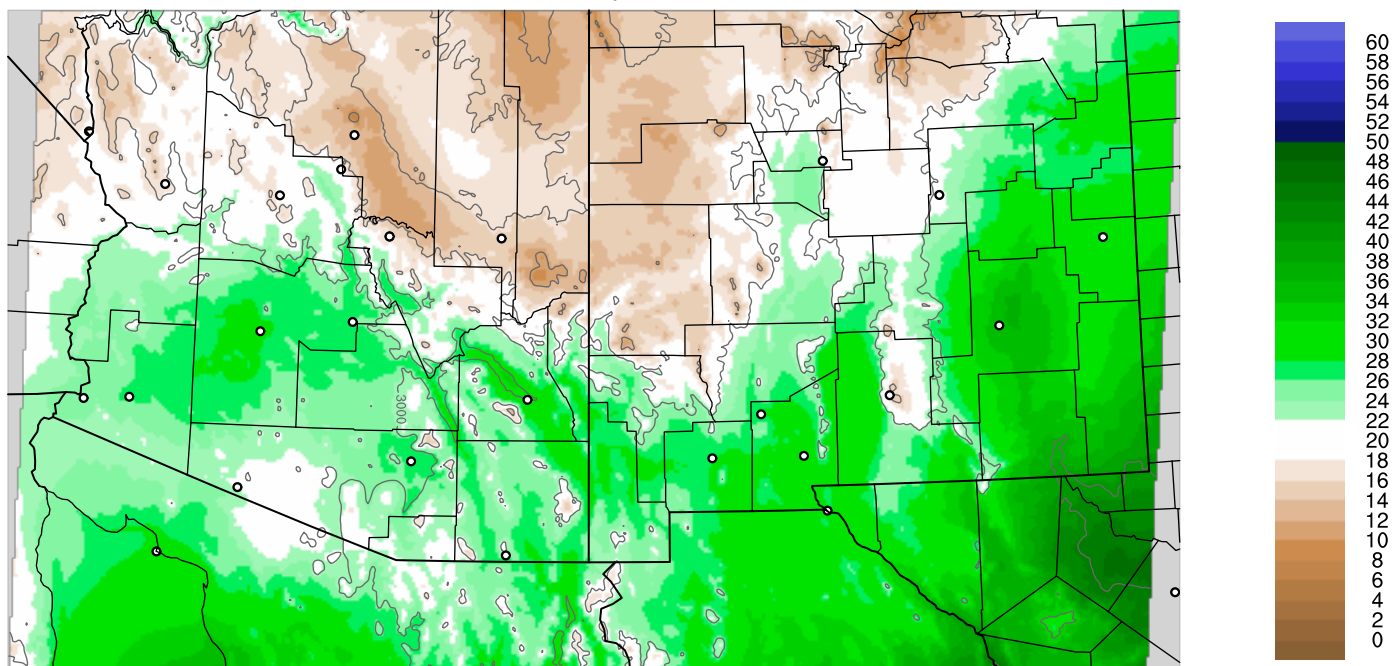

Corrected PWV 8 Sep 2018 5:45 UTC

PWV Error(mm) Obs-Init

Corrected PWV 8 Sep 2018 5:45 UTC

PWV Error(mm) Obs-Init