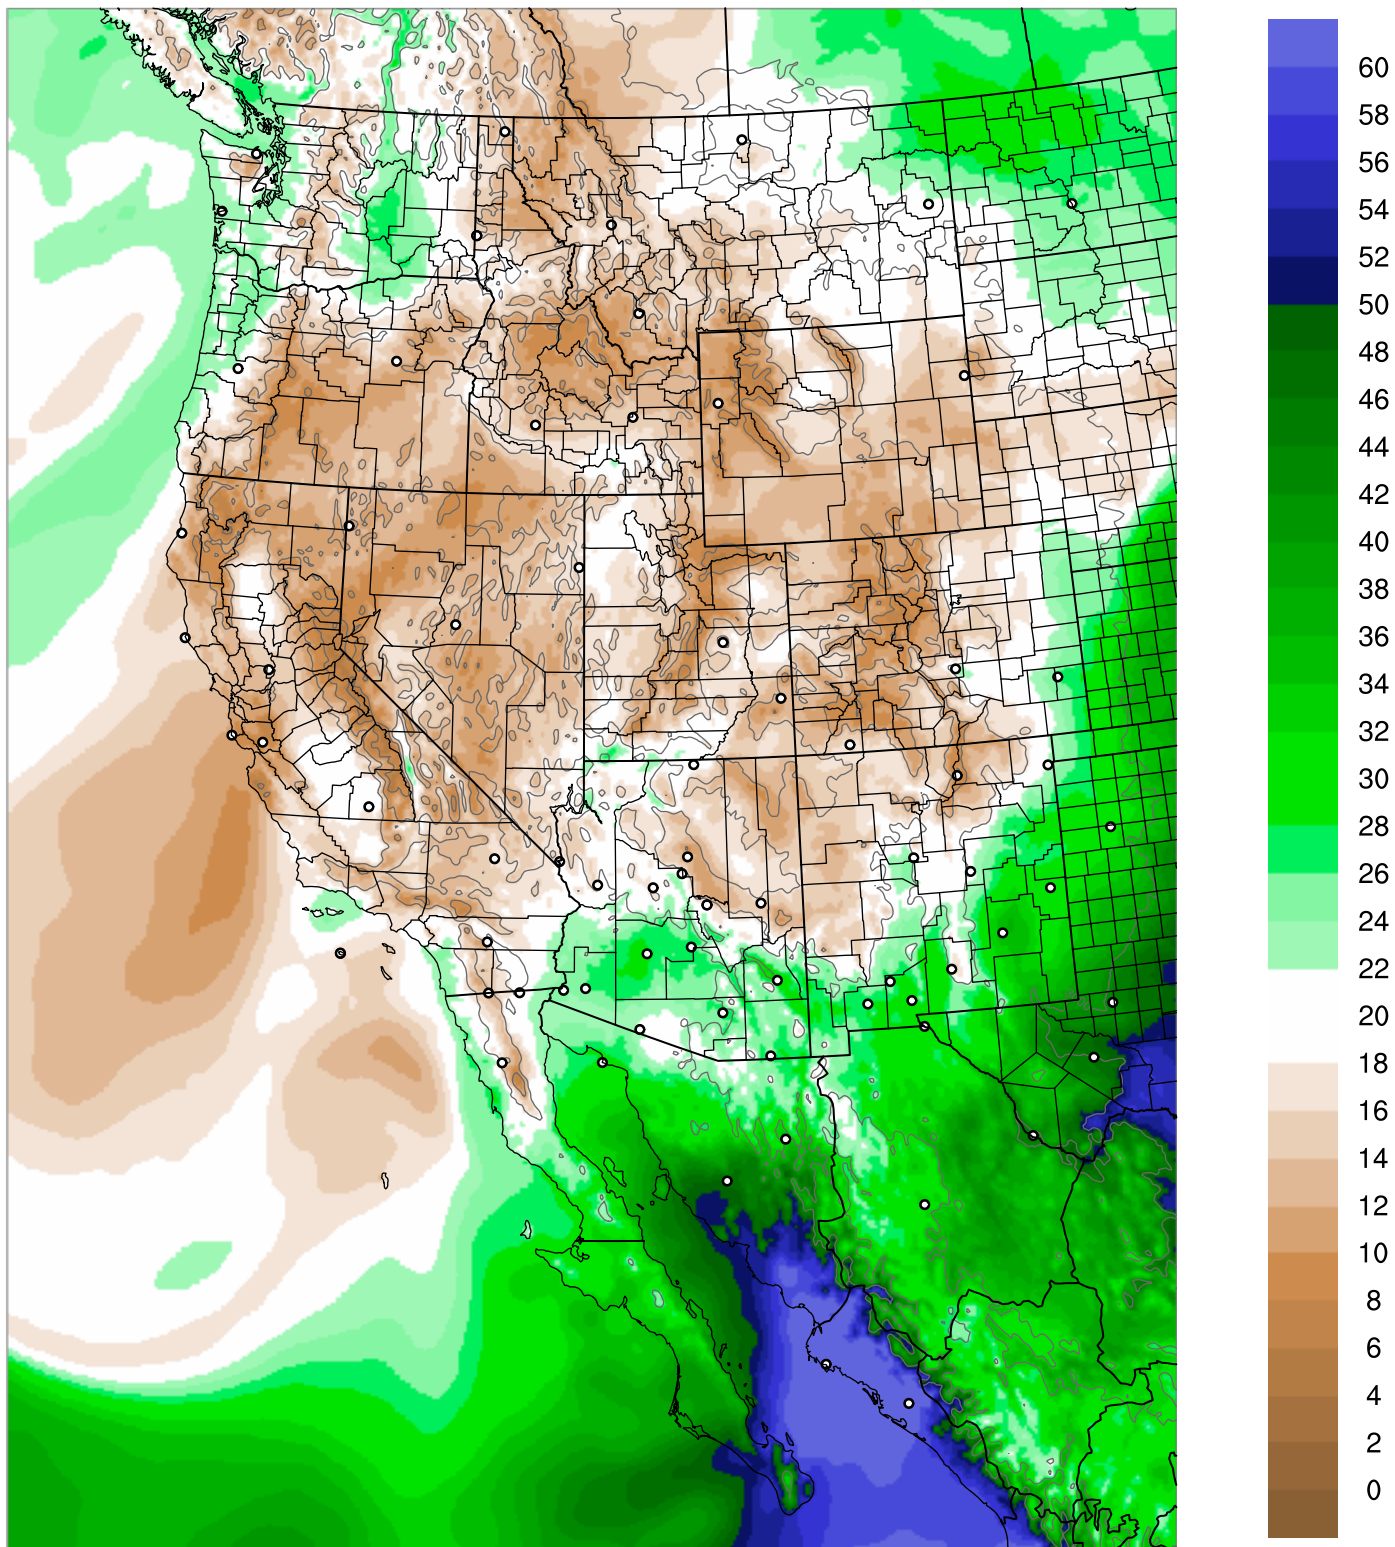

Corrected PWV 8 Sep 2018 5:45 UTC

PWV Error(mm) Obs-Init

Corrected PWV 8 Sep 2018 5:45 UTC

PWV Error(mm) Obs-Init