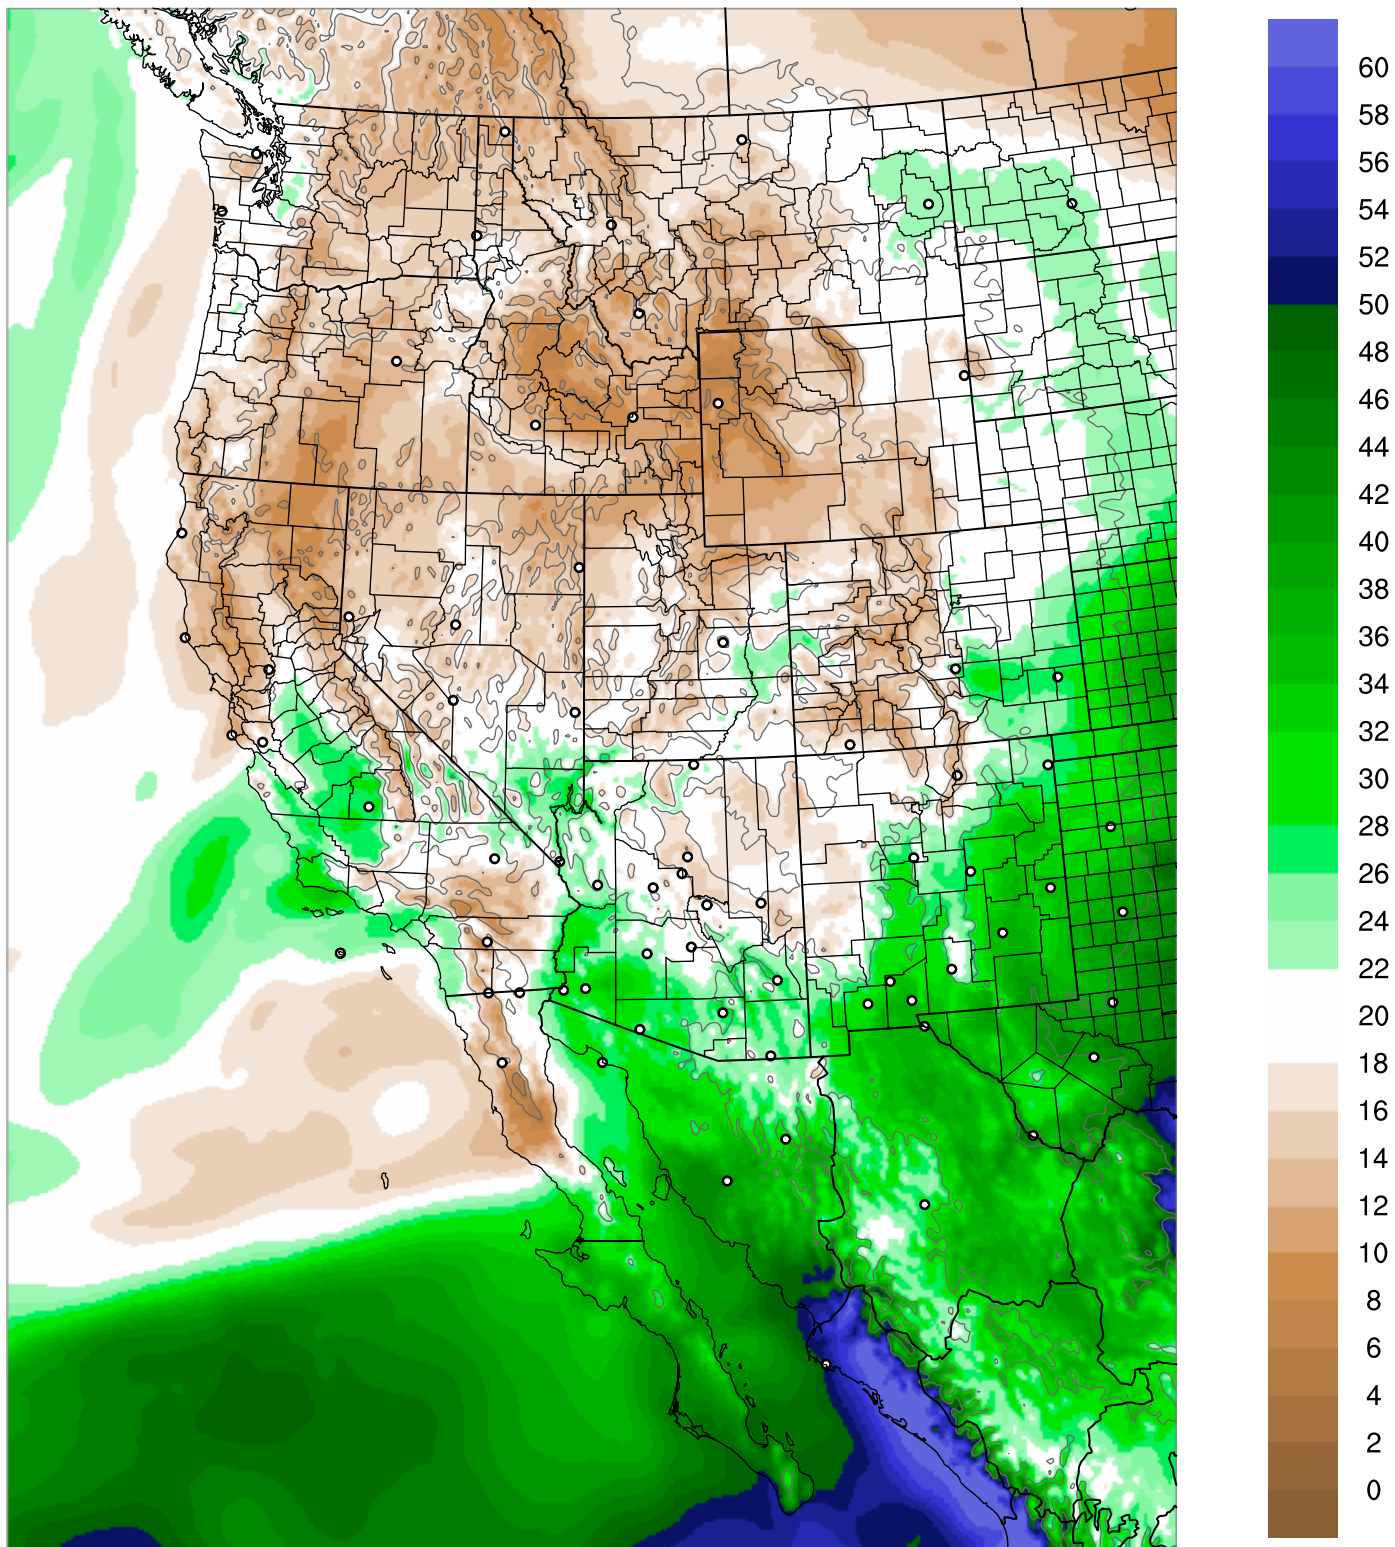

Corrected PWV 6 Sep 2018 5:45 UTC

PWV Error(mm) Obs-Init

Corrected PWV 6 Sep 2018 5:45 UTC

PWV Error(mm) Obs-Init