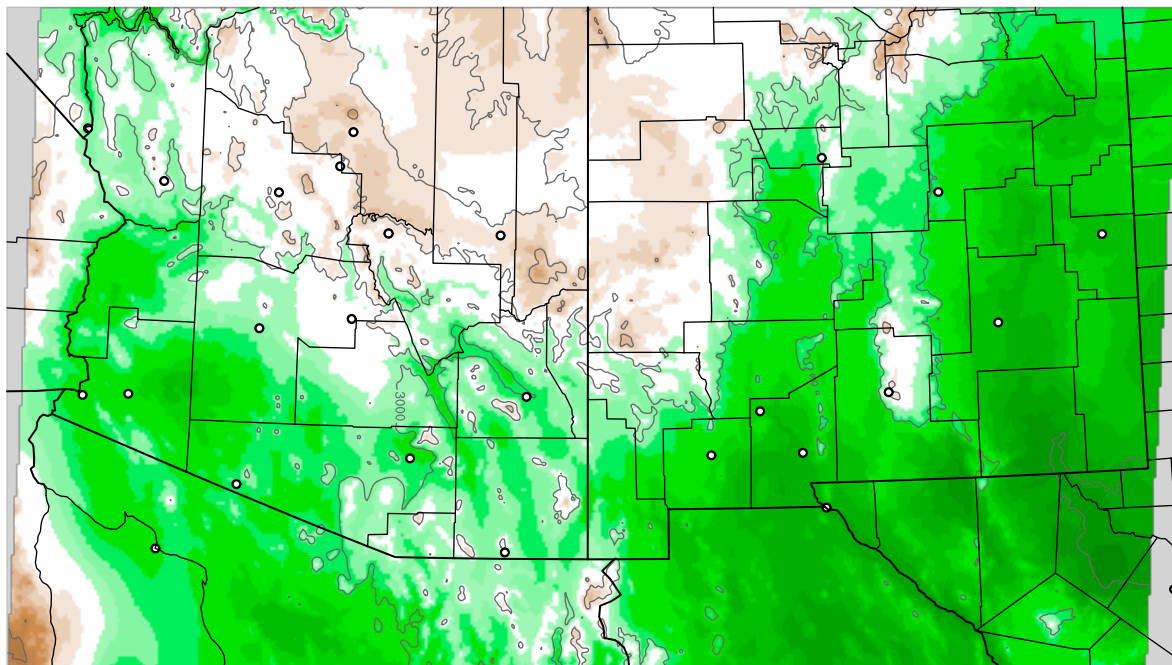

Corrected PWV 6 Sep 2018 5:45 UTC

PWV Error(mm) Obs-Init

Corrected PWV 6 Sep 2018 5:45 UTC

PWV Error(mm) Obs-Init