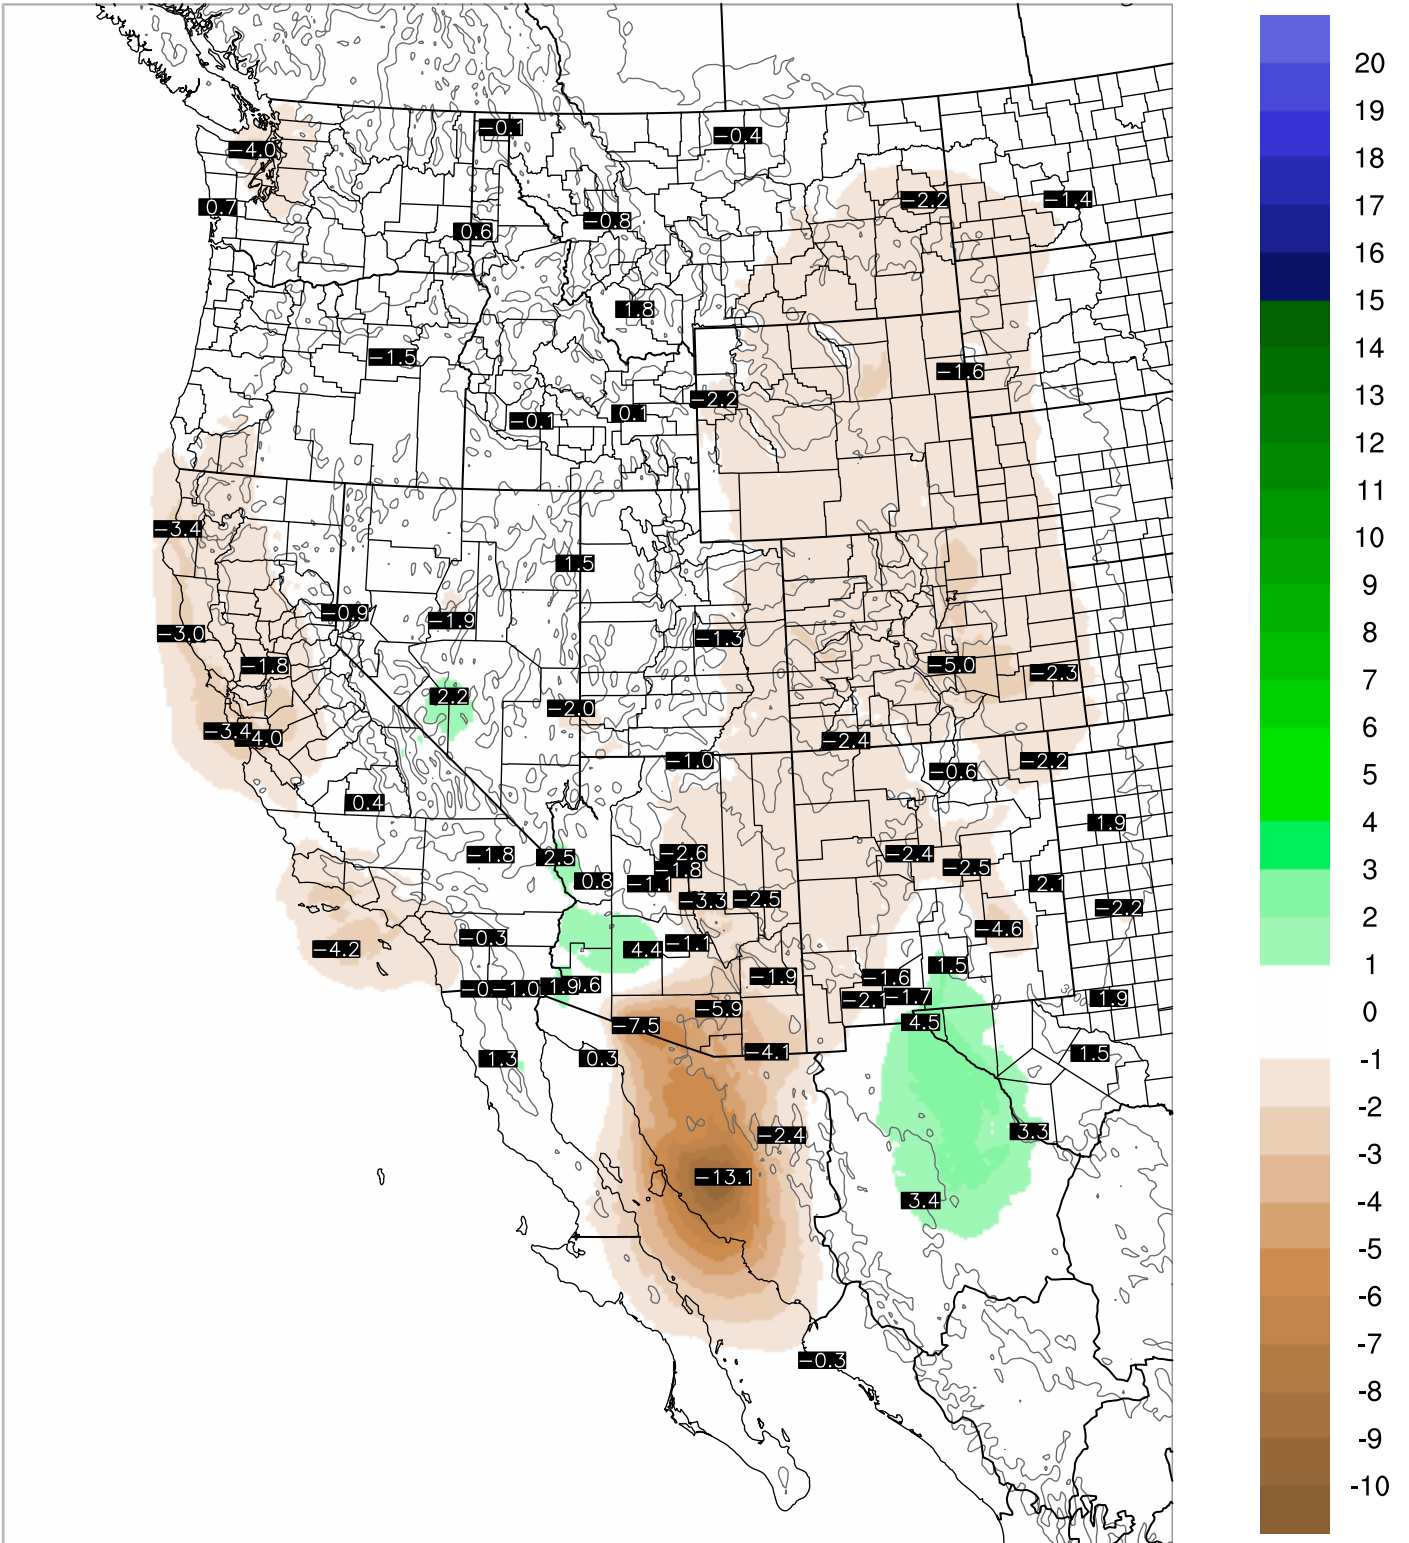

Corrected PWV 6 Sep 2018 5:45 UTC

PWV Error(mm) Obs-Init

Corrected PWV 6 Sep 2018 5:45 UTC

PWV Error(mm) Obs-Init