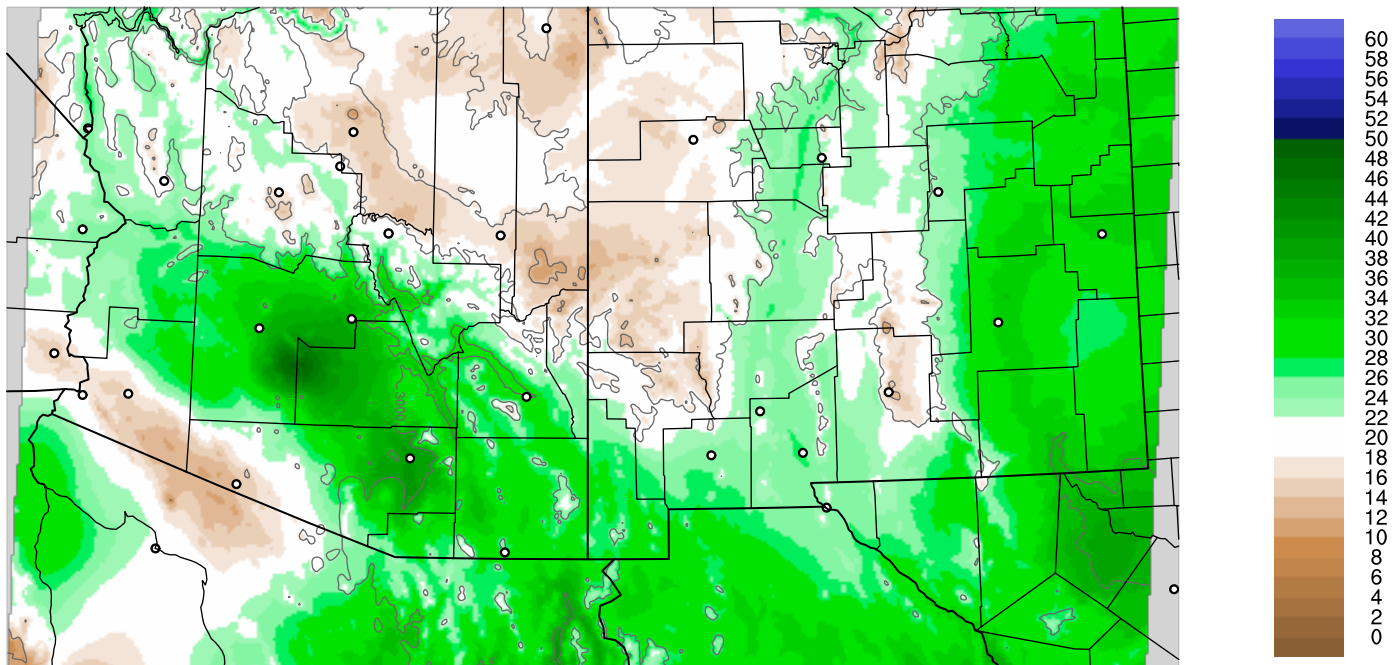

Corrected PWV 3 Sep 2018 5:45 UTC

PWV Error(mm) Obs-Init

Corrected PWV 3 Sep 2018 5:45 UTC

PWV Error(mm) Obs-Init