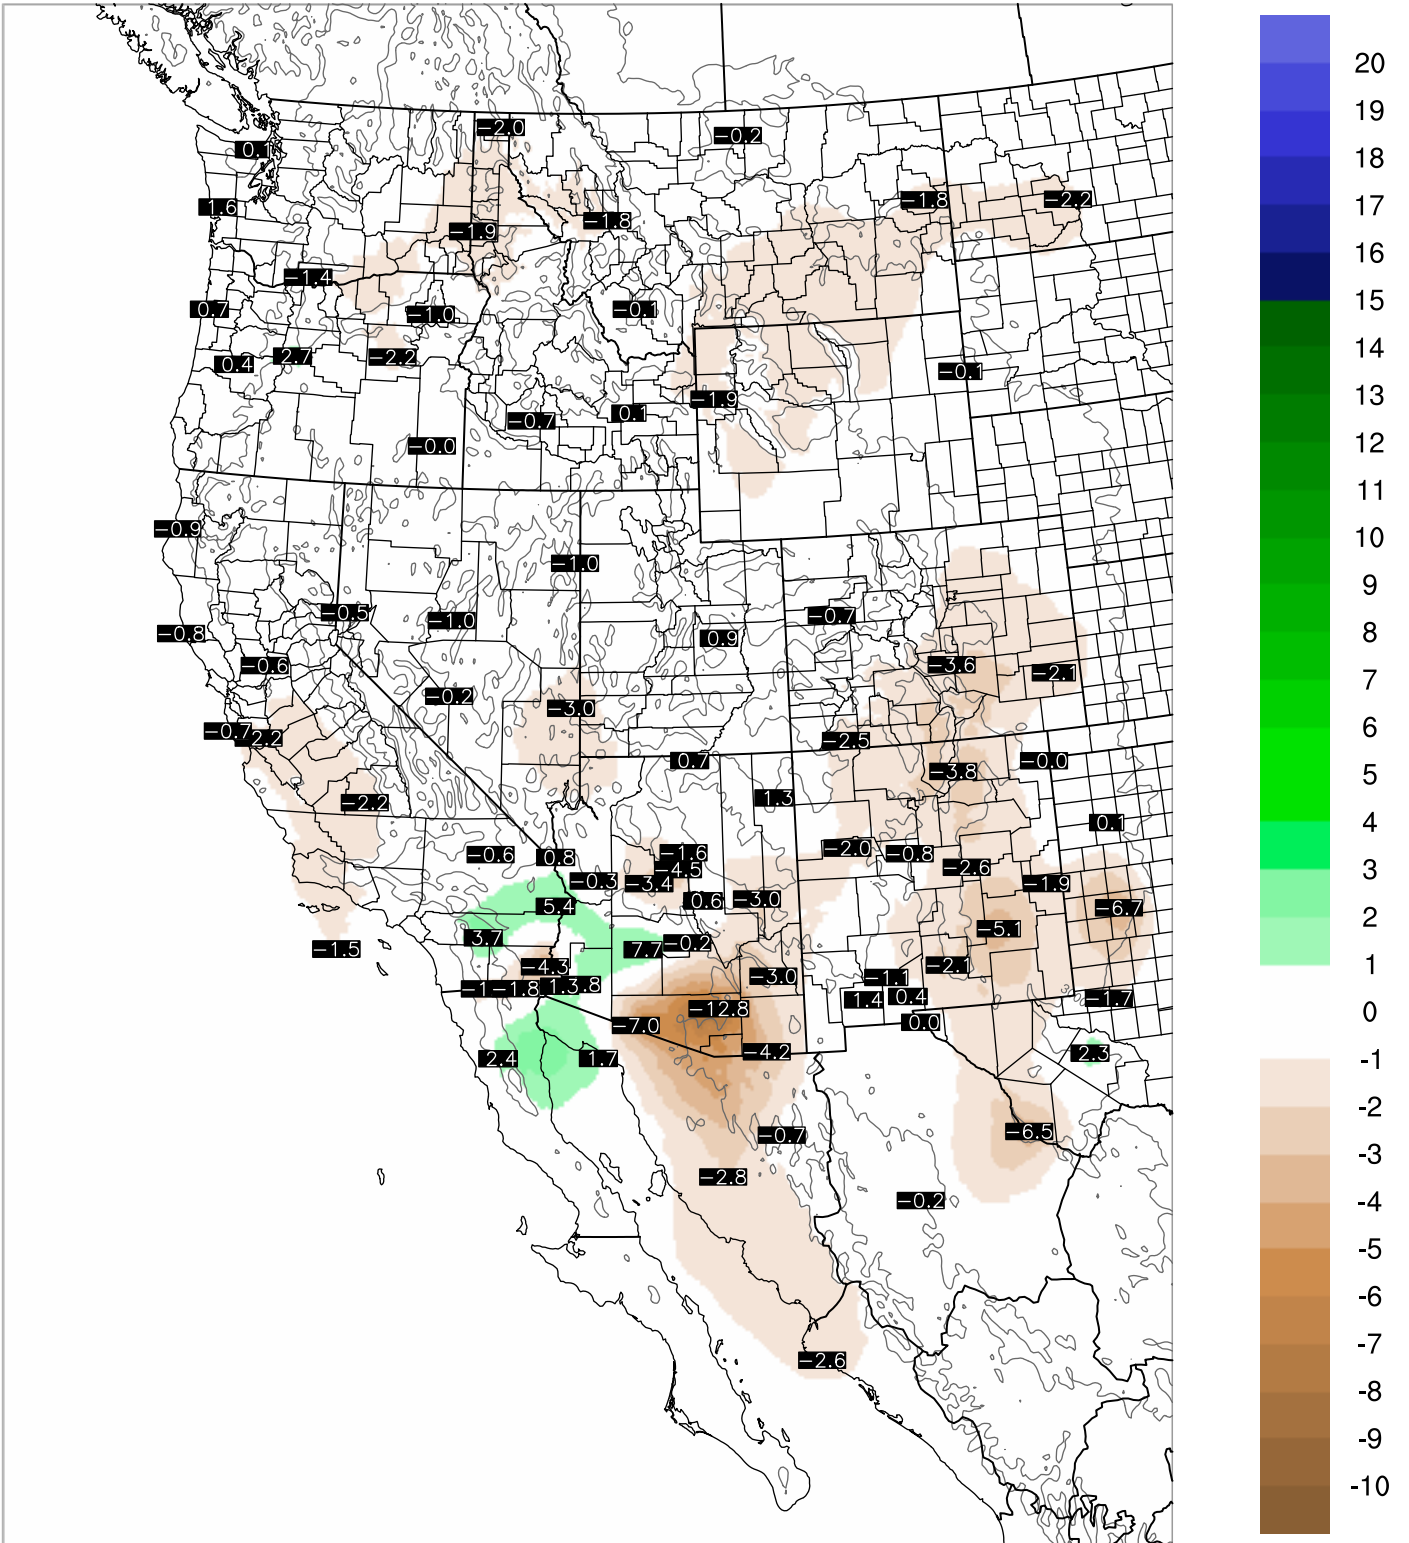

Corrected PWV 3 Sep 2018 5:45 UTC

PWV Error(mm) Obs-Init

Corrected PWV 3 Sep 2018 5:45 UTC

PWV Error(mm) Obs-Init