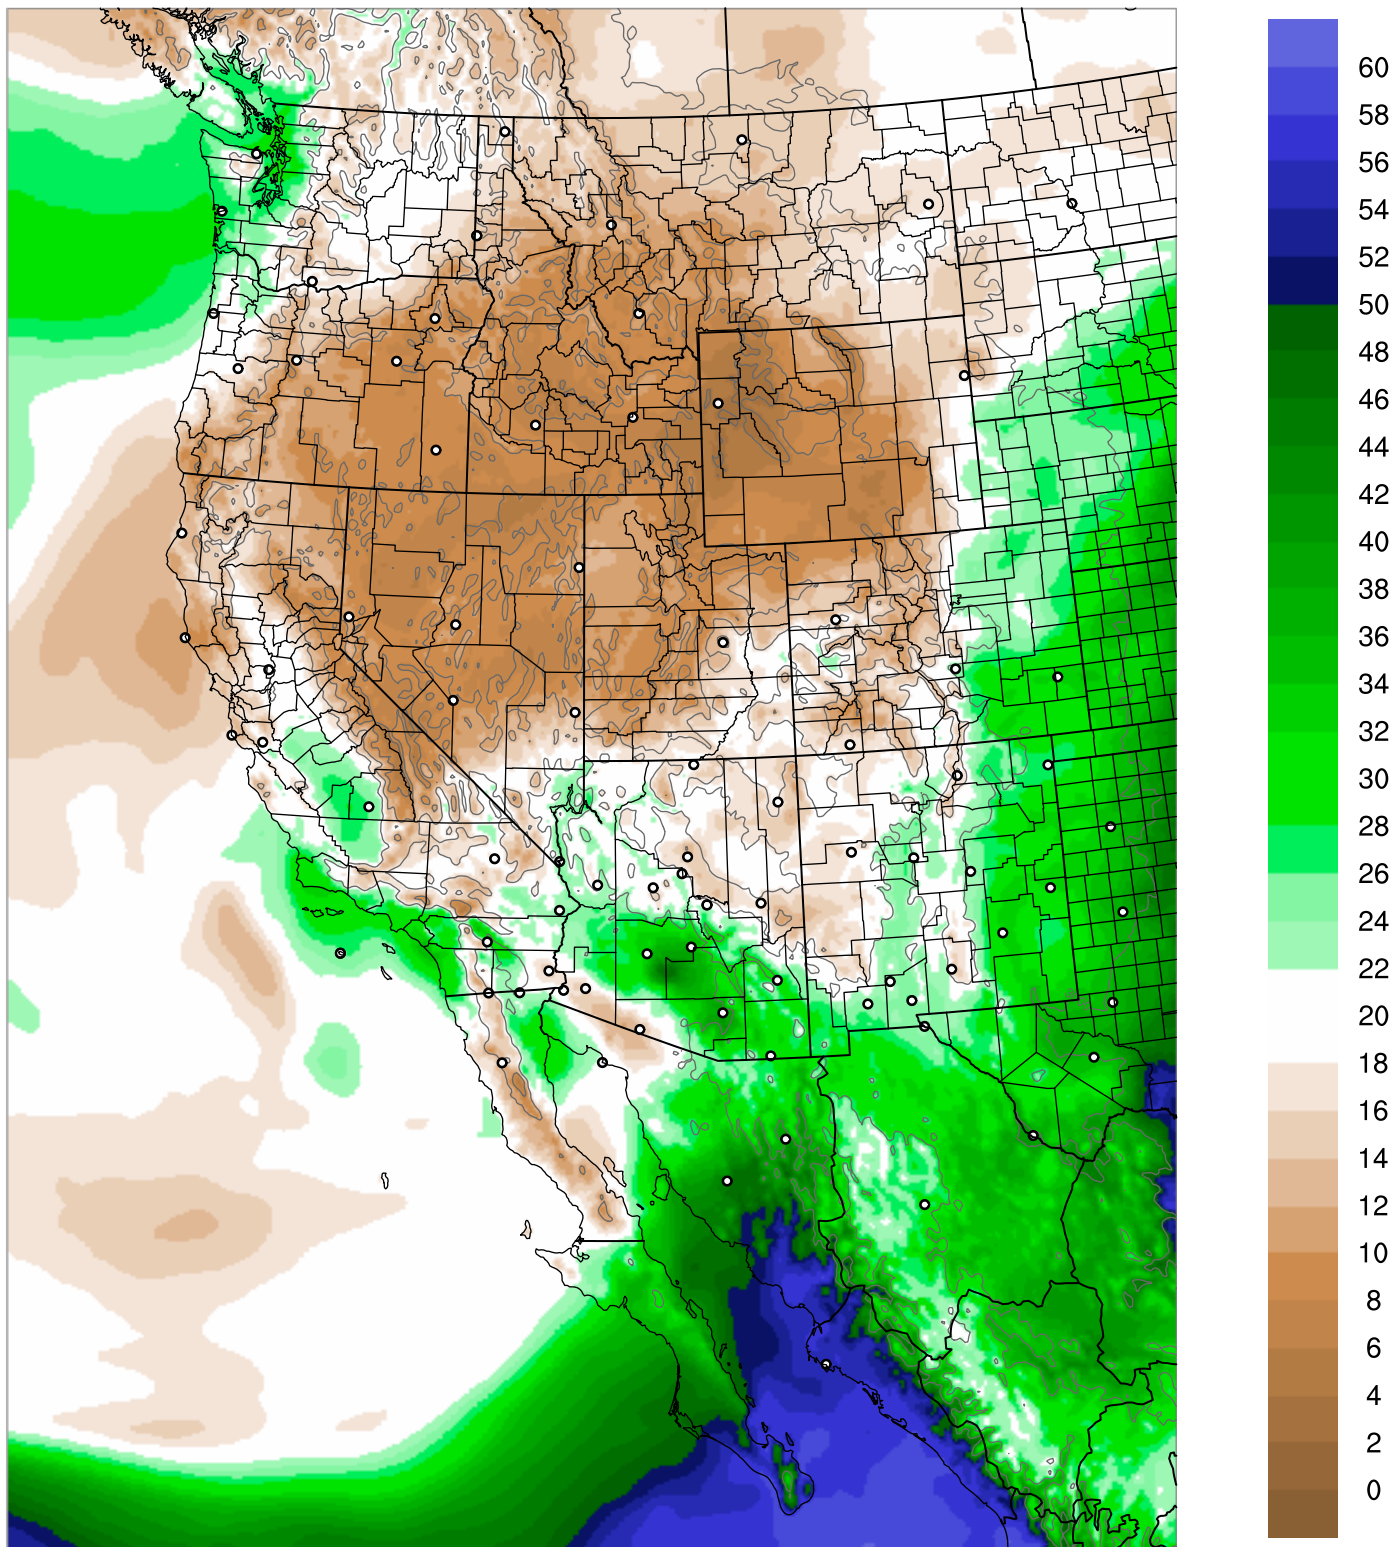

Corrected PWV 3 Sep 2018 5:45 UTC

PWV Error(mm) Obs-Init

Corrected PWV 3 Sep 2018 5:45 UTC

PWV Error(mm) Obs-Init