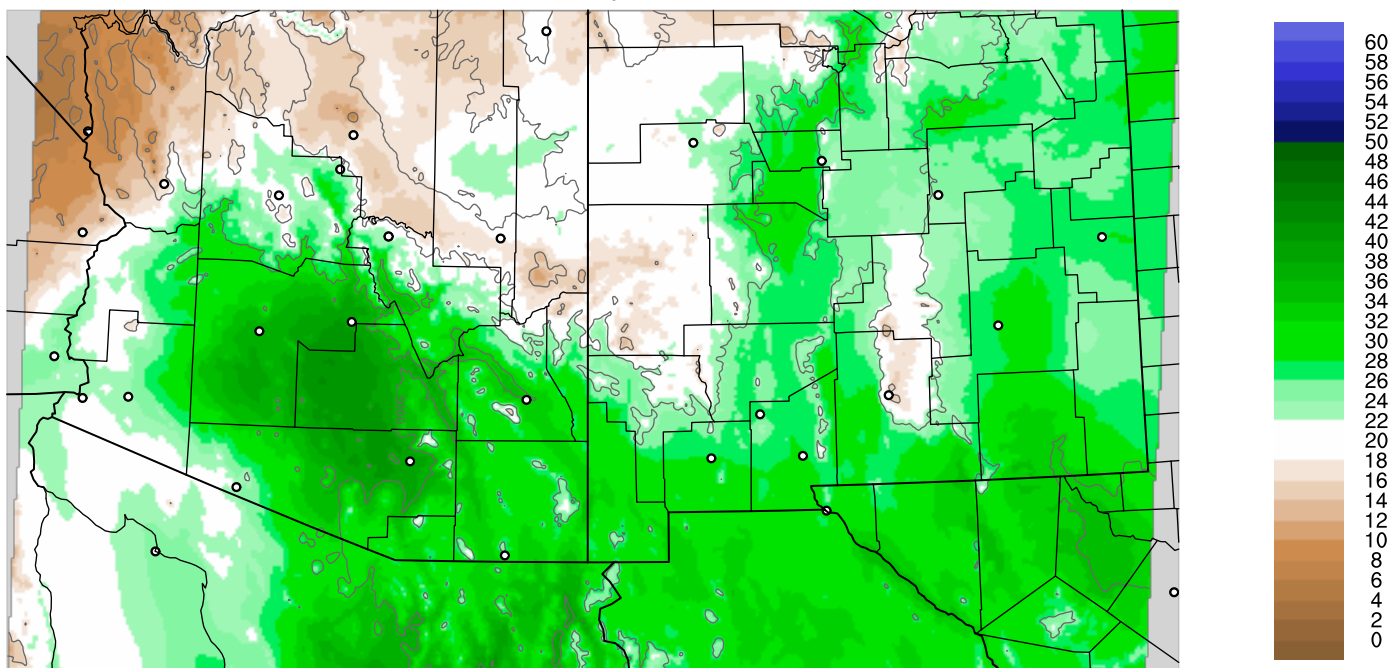

Corrected PWV 1 Sep 2018 5:45 UTC

PWV Error(mm) Obs-Init

Corrected PWV 1 Sep 2018 5:45 UTC

PWV Error(mm) Obs-Init