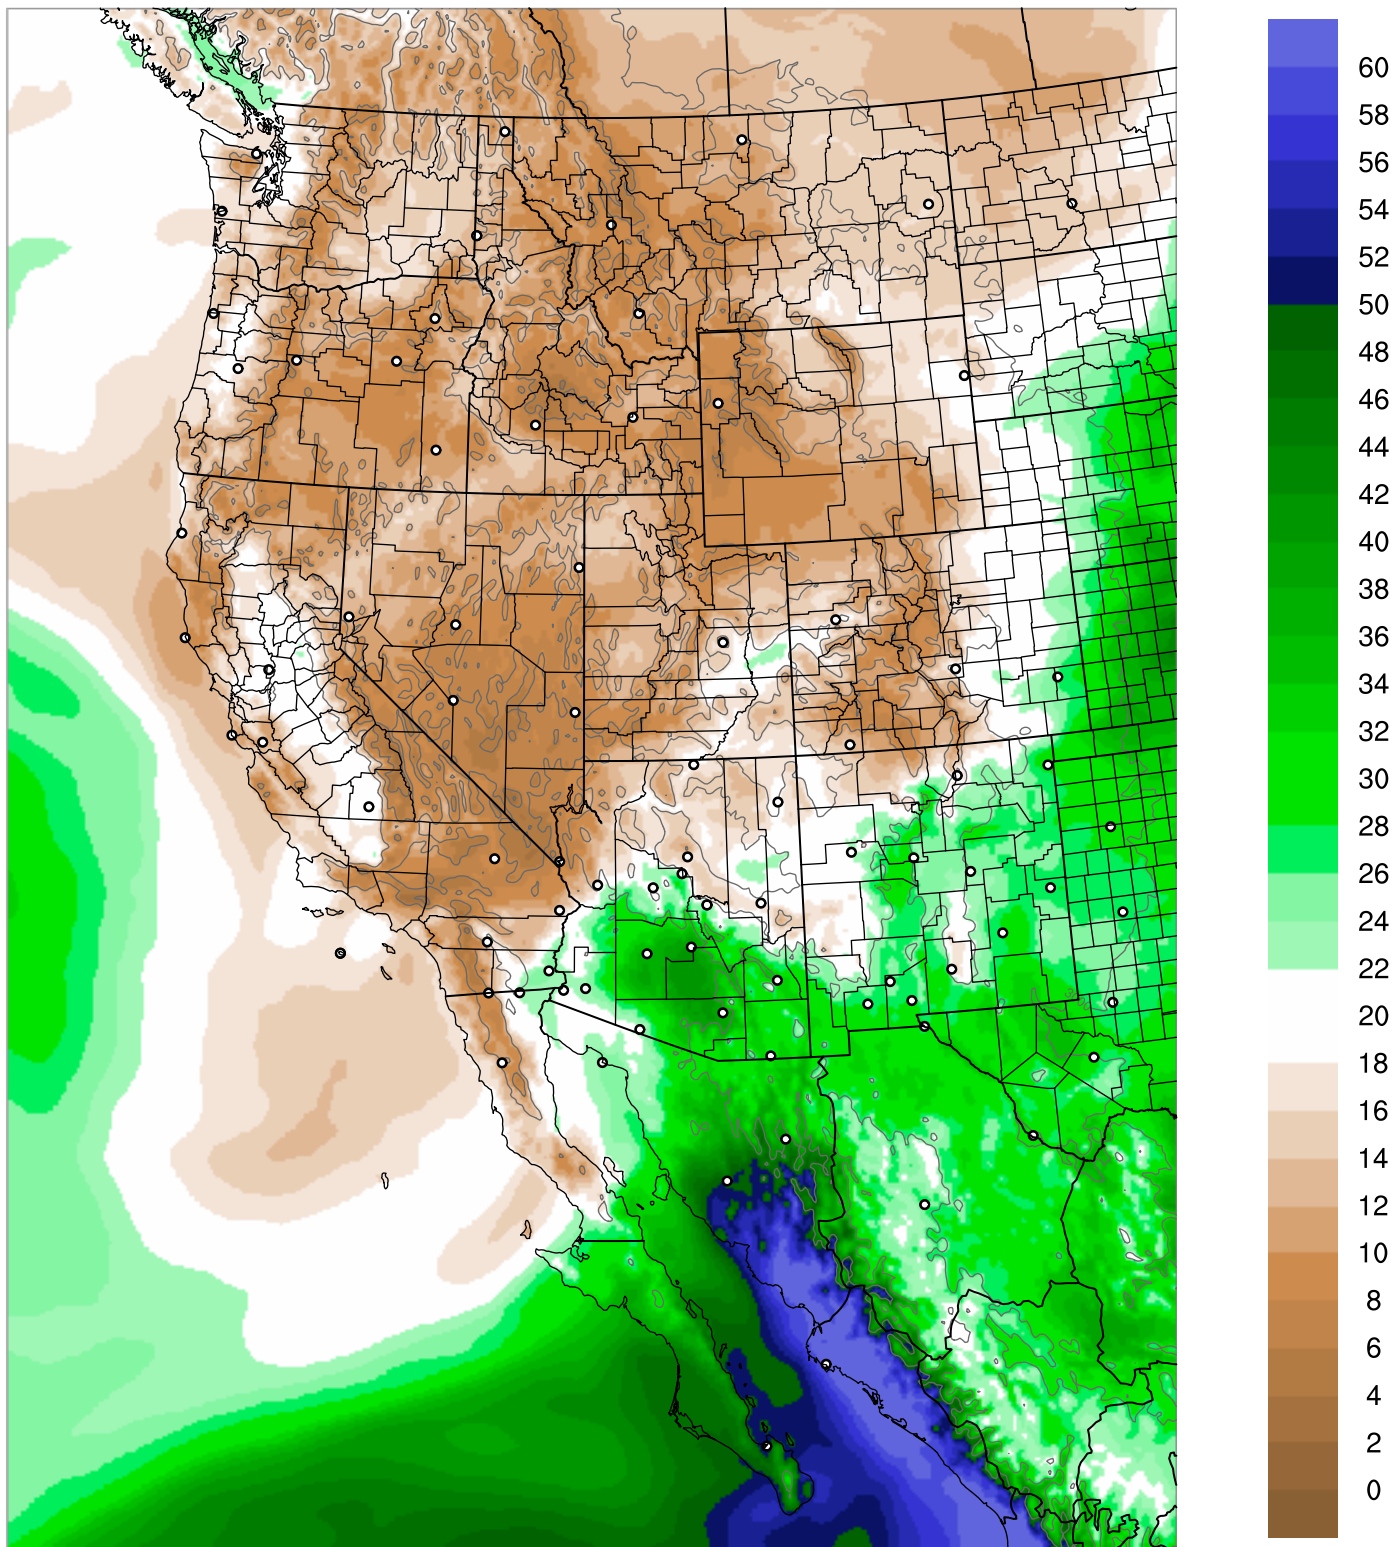

Corrected PWV 1 Sep 2018 5:45 UTC

PWV Error(mm) Obs-Init

Corrected PWV 1 Sep 2018 5:45 UTC

PWV Error(mm) Obs-Init