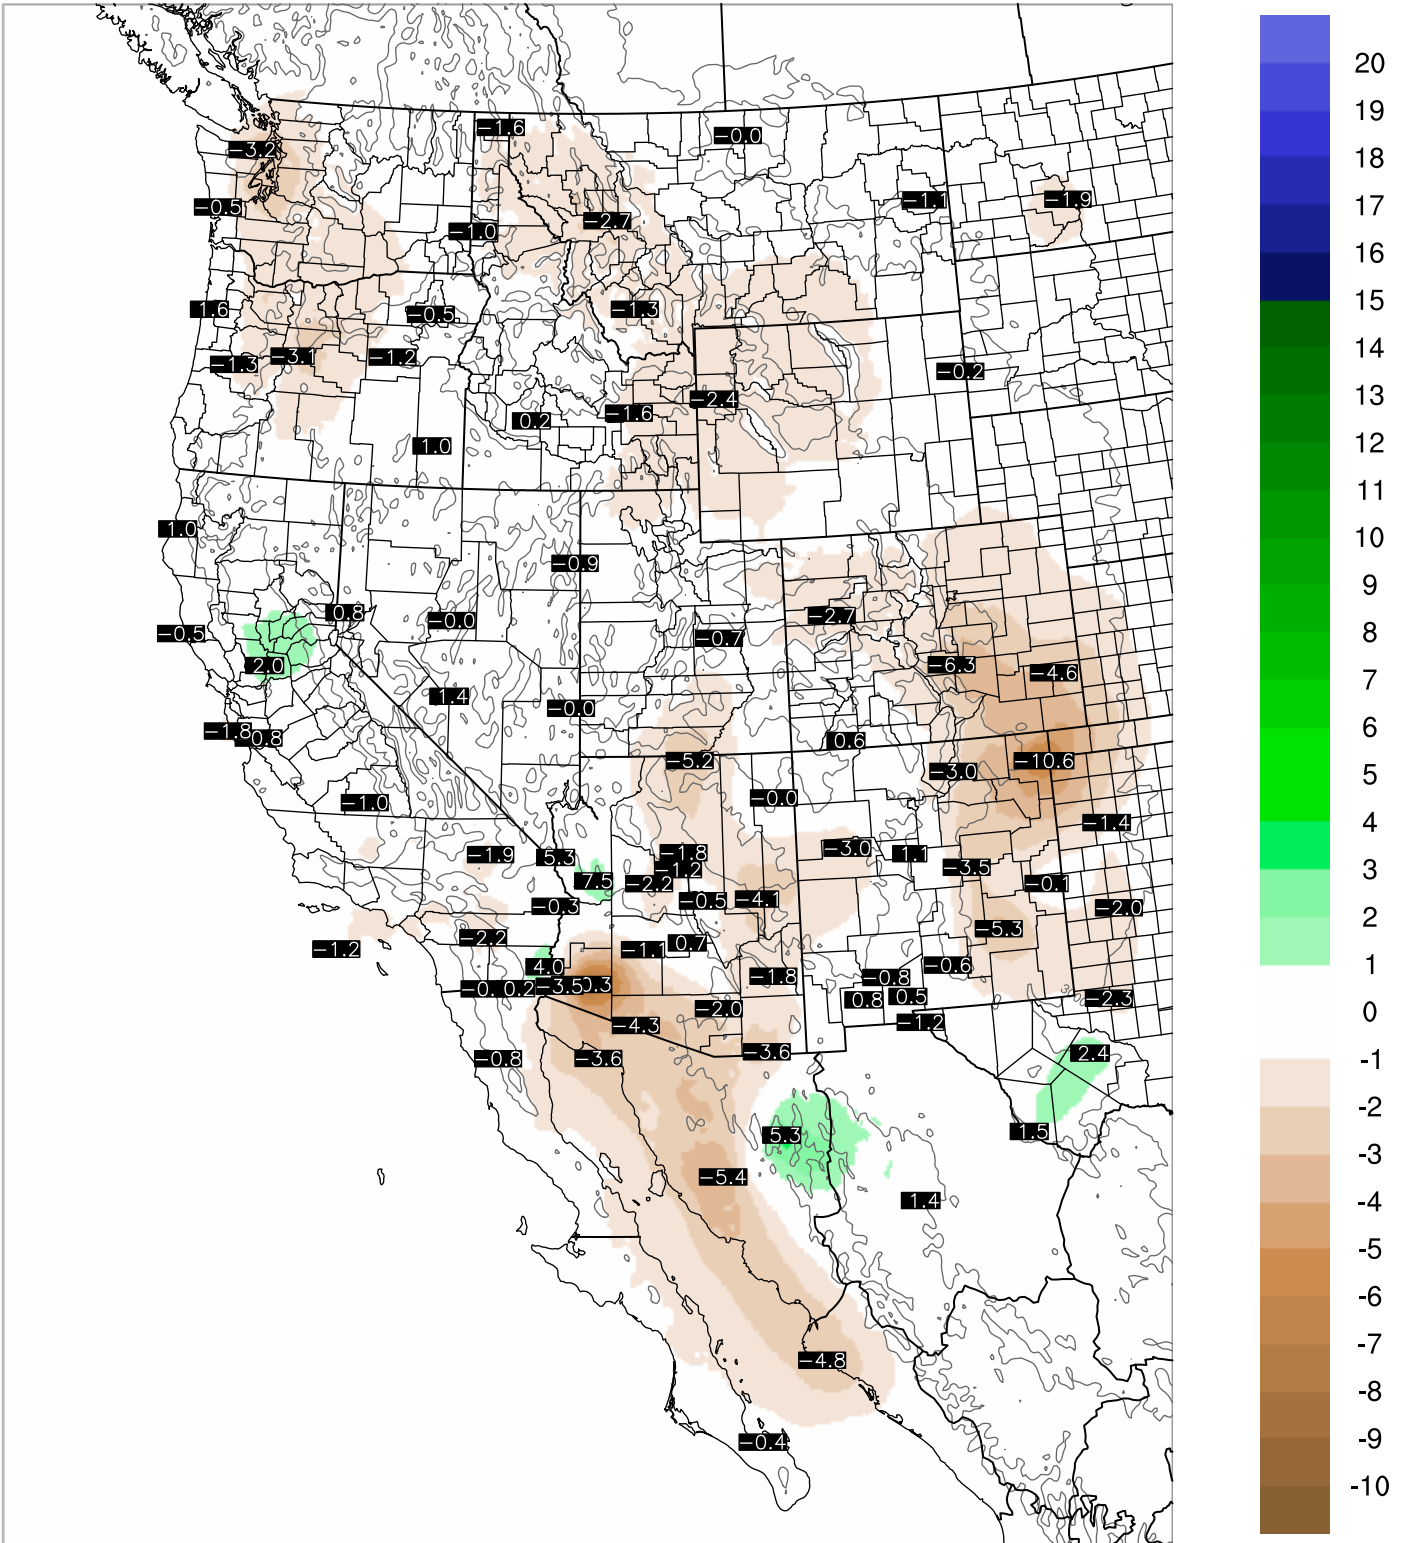

Corrected PWV 1 Sep 2018 5:45 UTC

PWV Error(mm) Obs-Init

Corrected PWV 1 Sep 2018 5:45 UTC

PWV Error(mm) Obs-Init