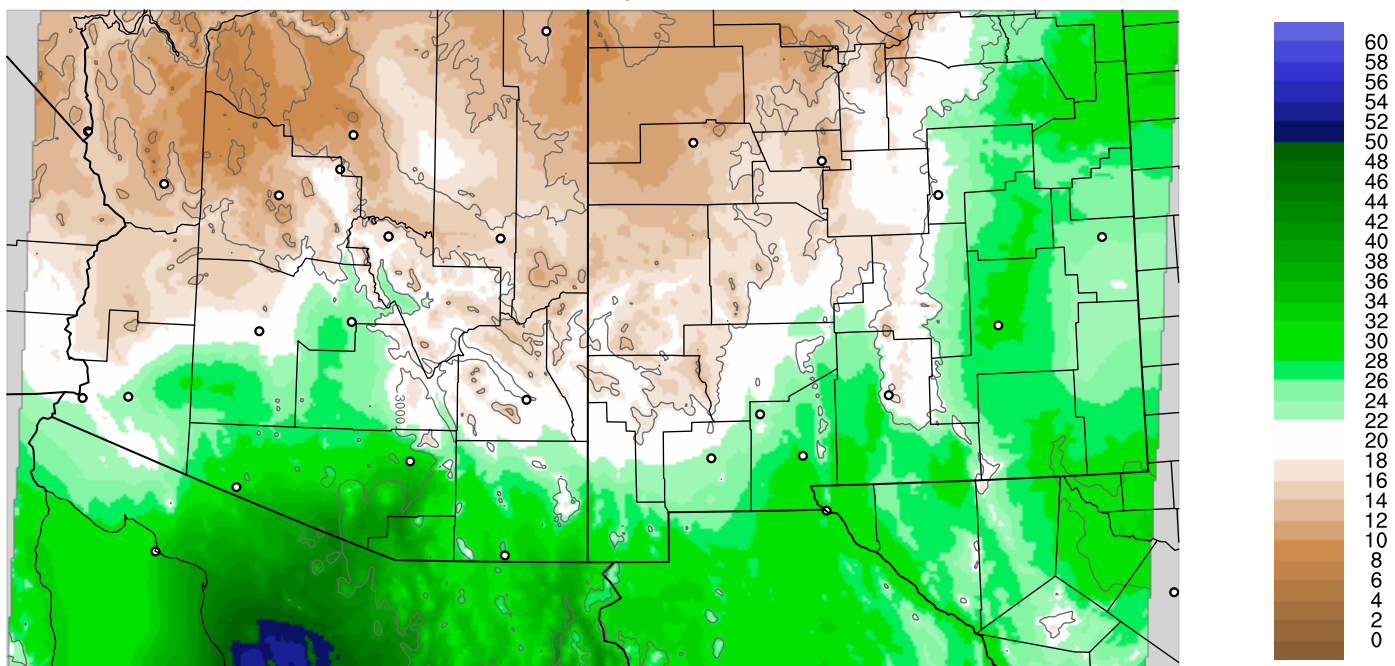

Corrected PWV 30 Aug 2018 5:45 UTC

Corrected PWV 30 Aug 2018 5:45 UTC

PWV Error(mm) Obs-Init