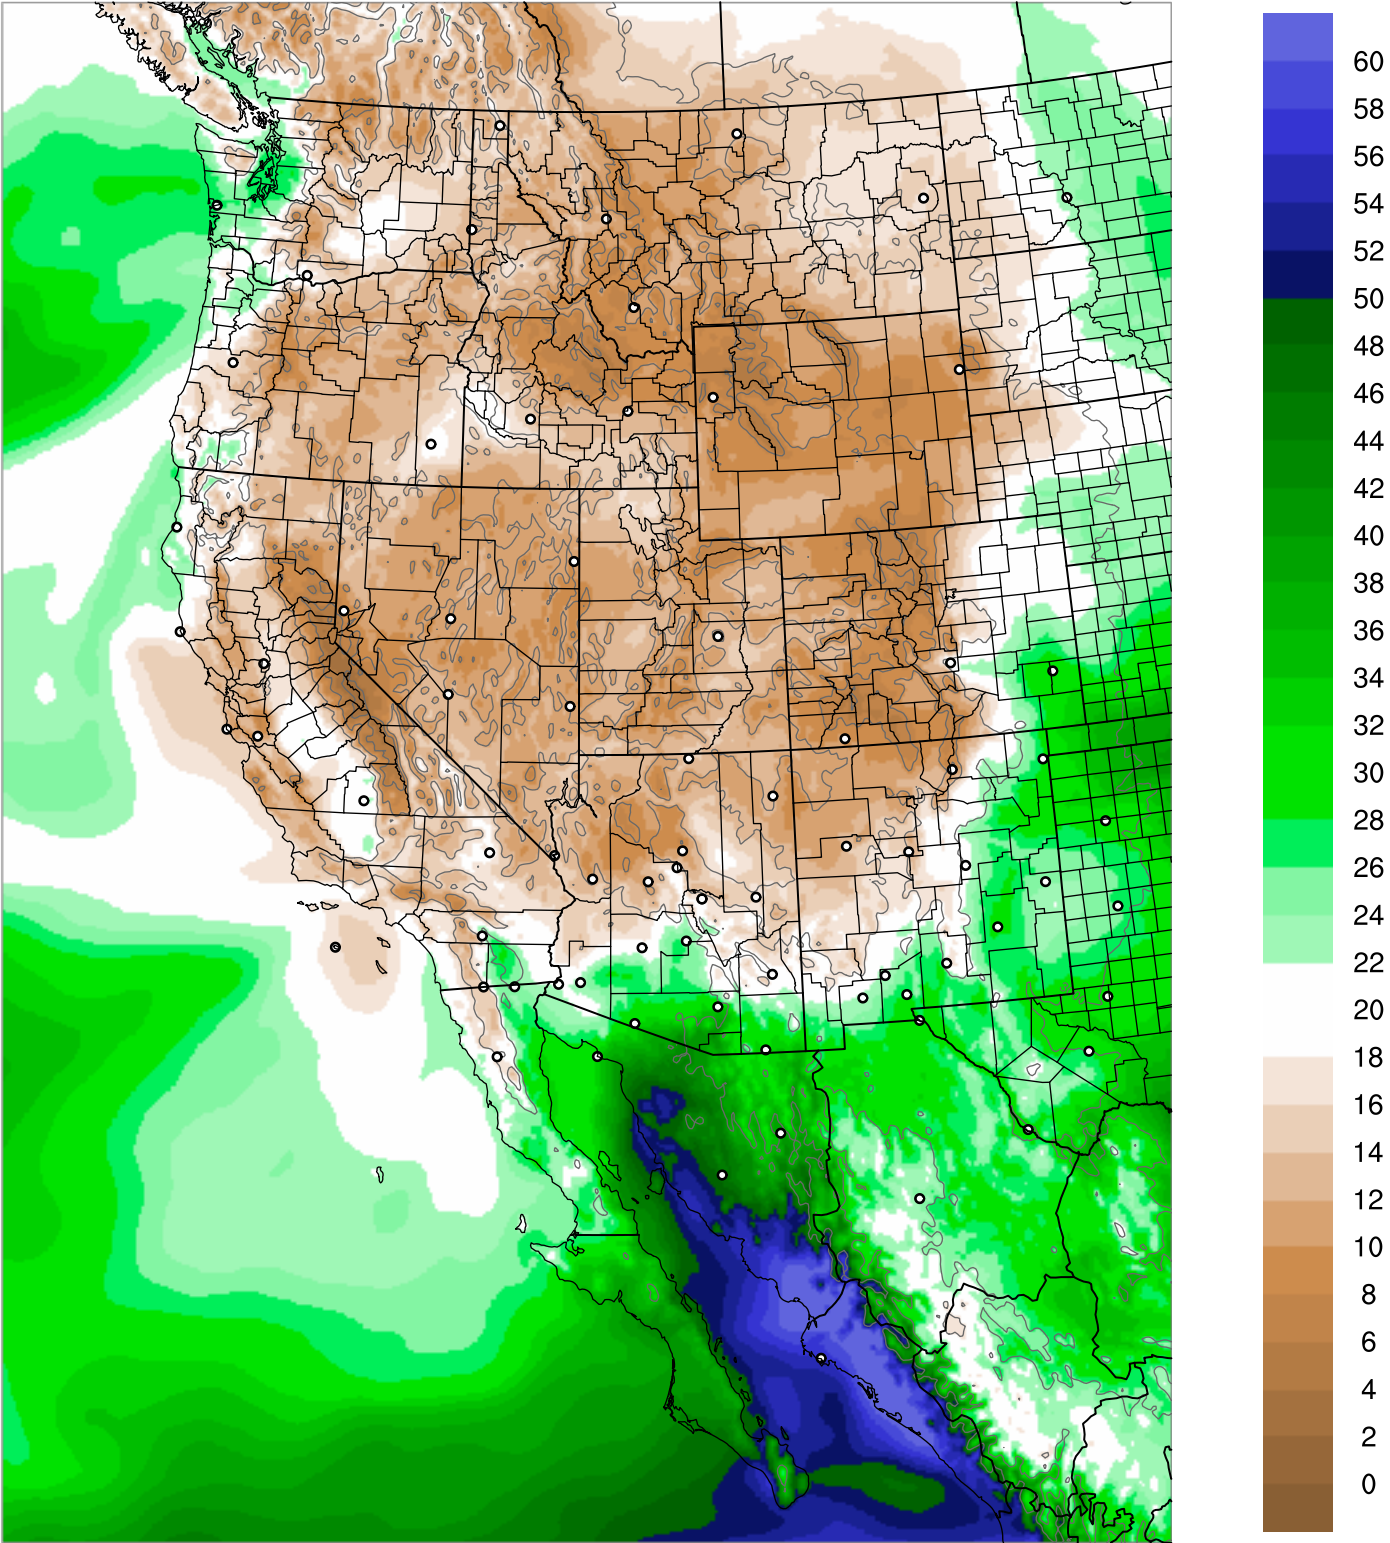

Corrected PWV 30 Aug 2018 5:45 UTC

Corrected PWV 30 Aug 2018 5:45 UTC

PWV Error(mm) Obs-Init