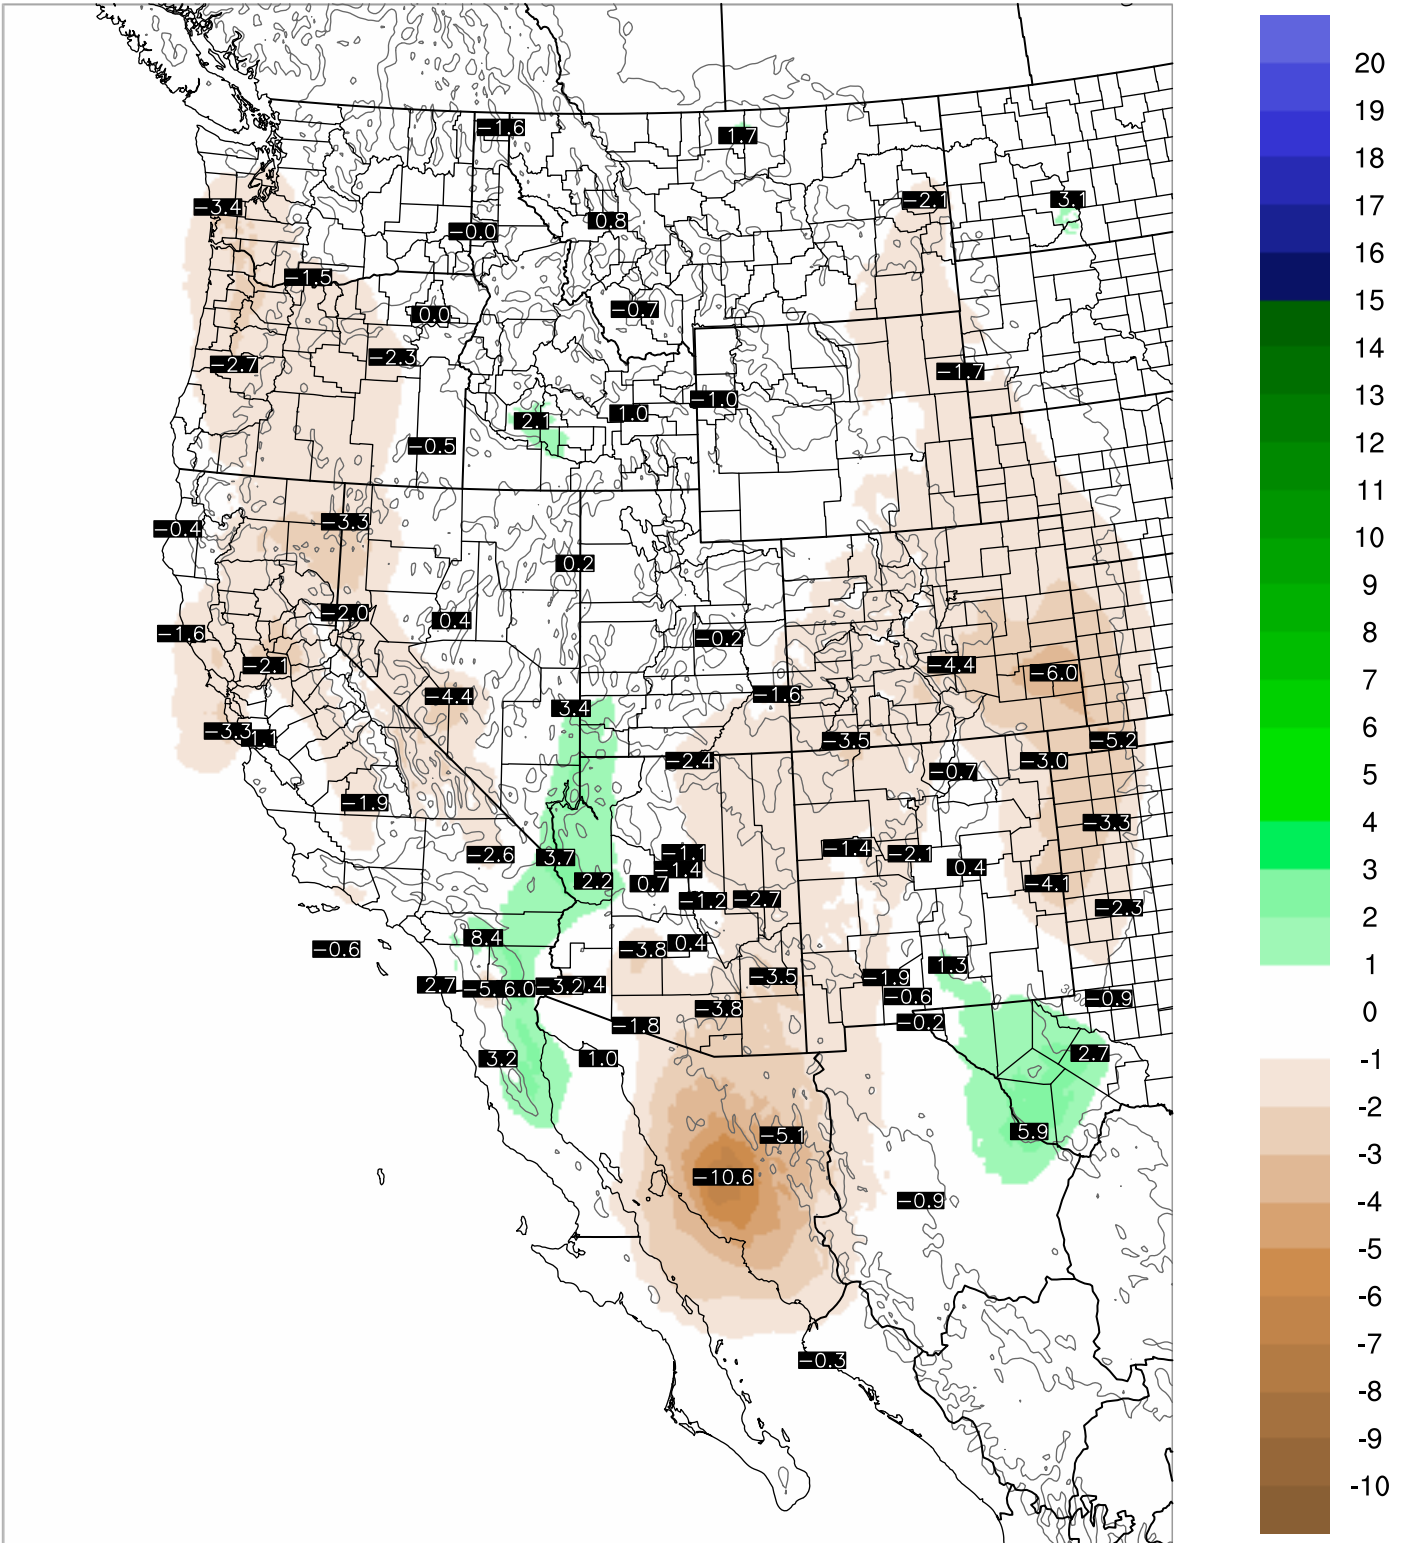

# Corrected PWV 26 Aug 2018 5:45 UTC

# PWV Error(mm) Obs-Init

Corrected PWV 26 Aug 2018 5:45 UTC

PWV Error(mm) Obs-Init