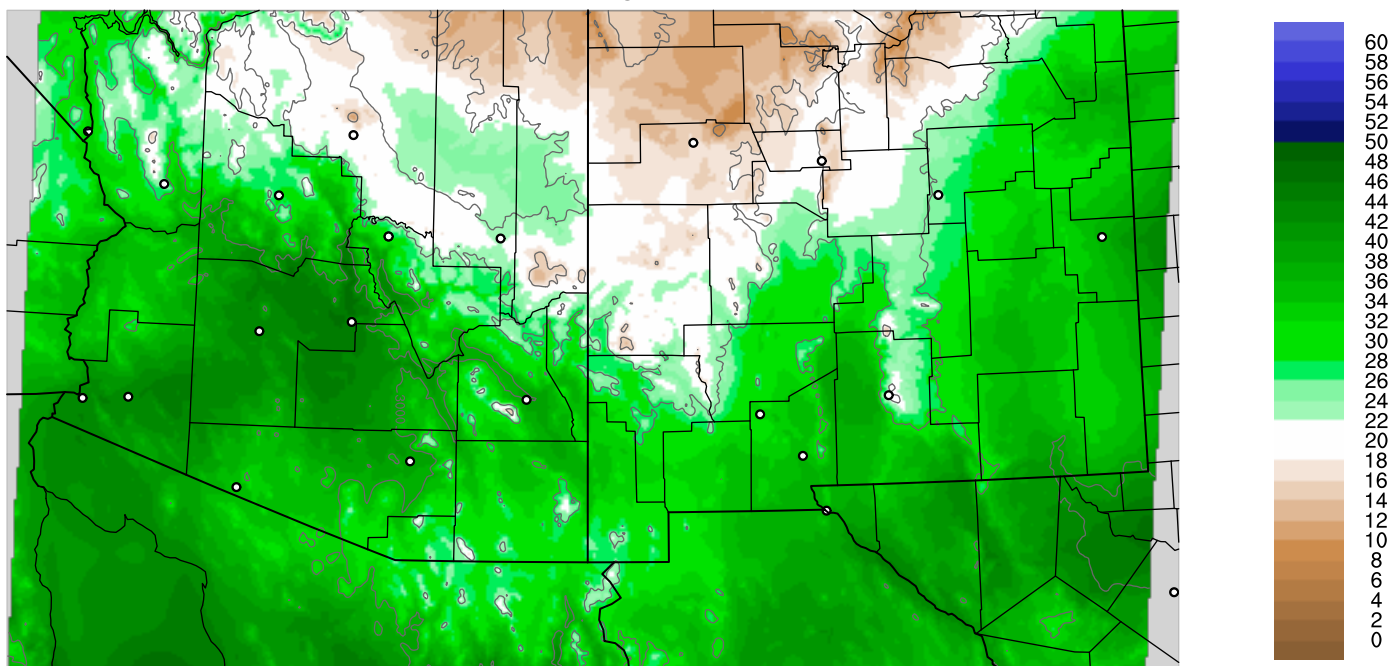

Corrected PWV 19 Aug 2018 5:45 UTC

PWV Error(mm) Obs-Init

Corrected PWV 19 Aug 2018 5:45 UTC

PWV Error(mm) Obs-Init