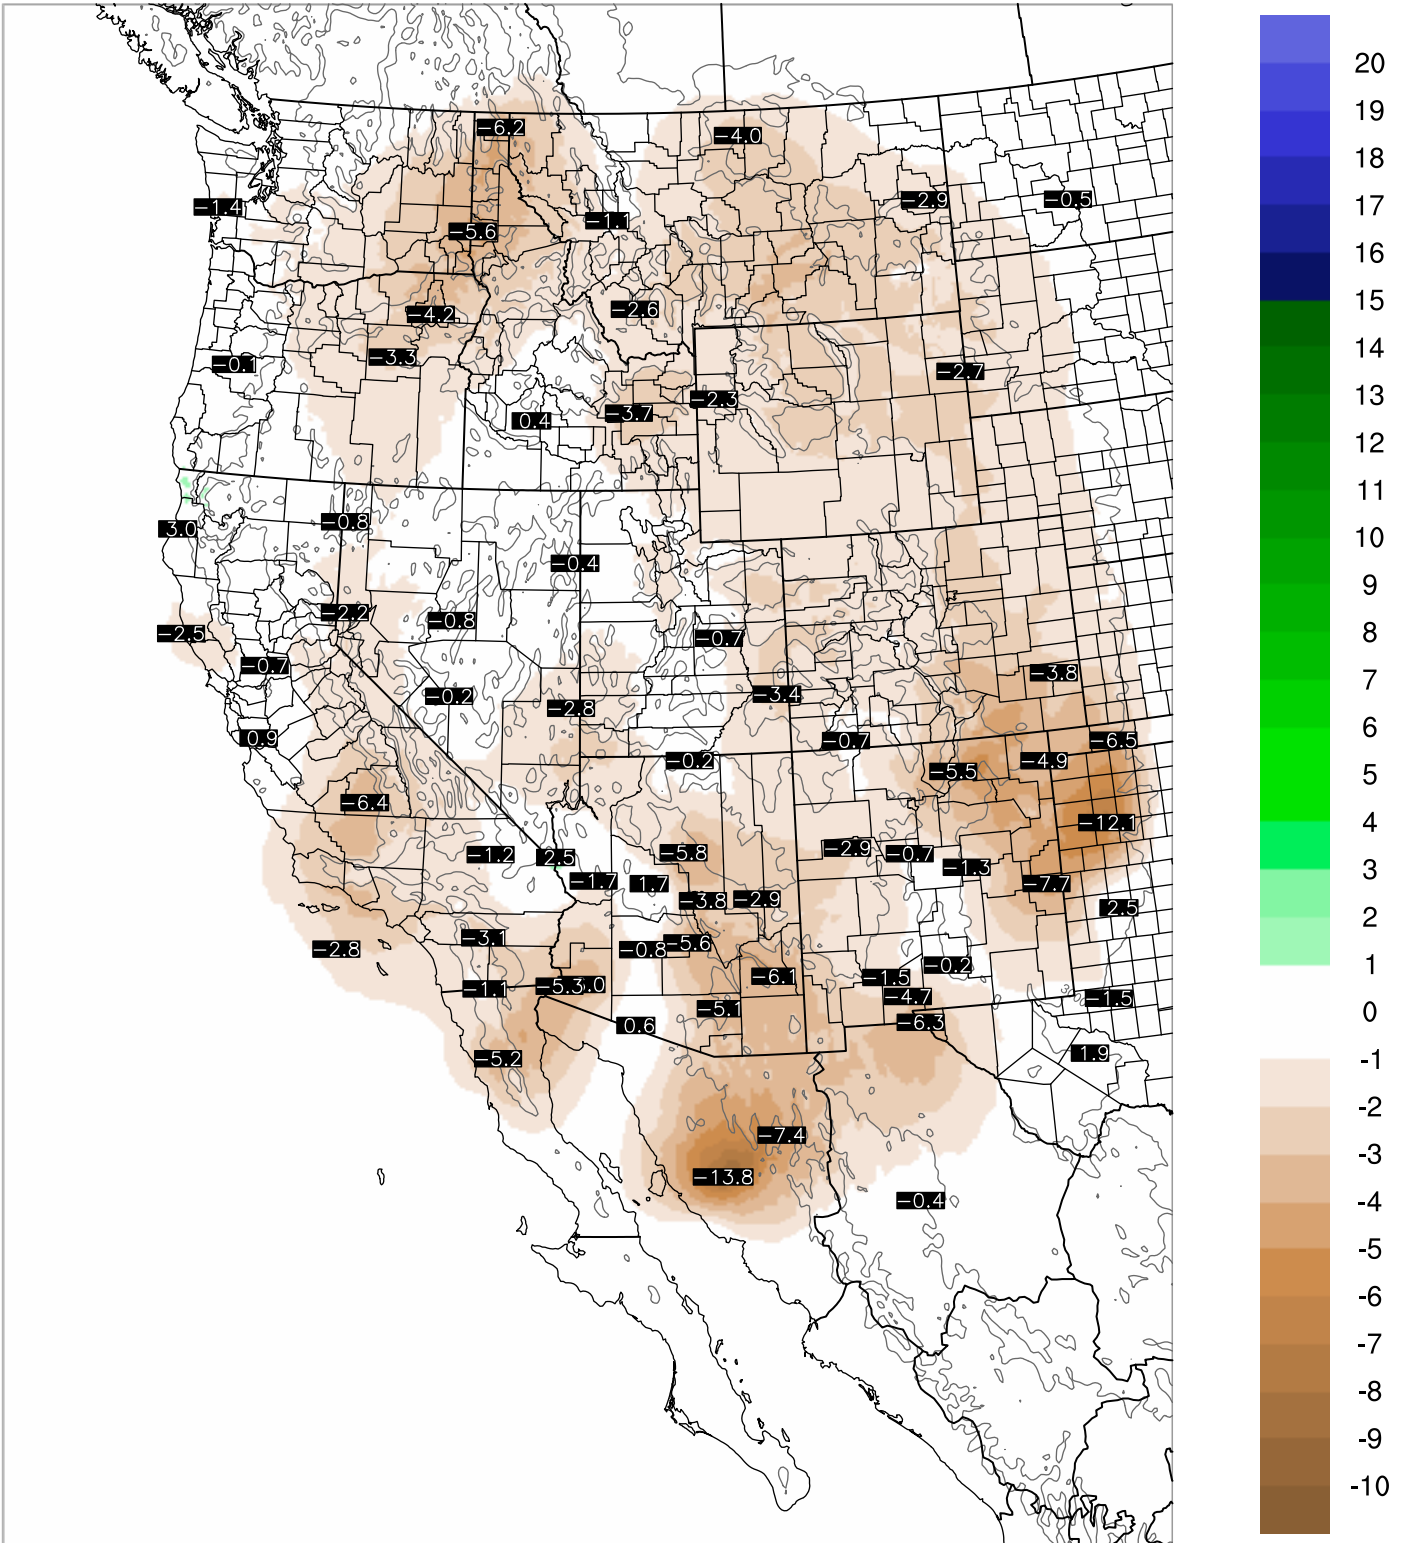

Corrected PWV 19 Aug 2018 5:45 UTC

PWV Error(mm) Obs-Init

Corrected PWV 19 Aug 2018 5:45 UTC

PWV Error(mm) Obs-Init