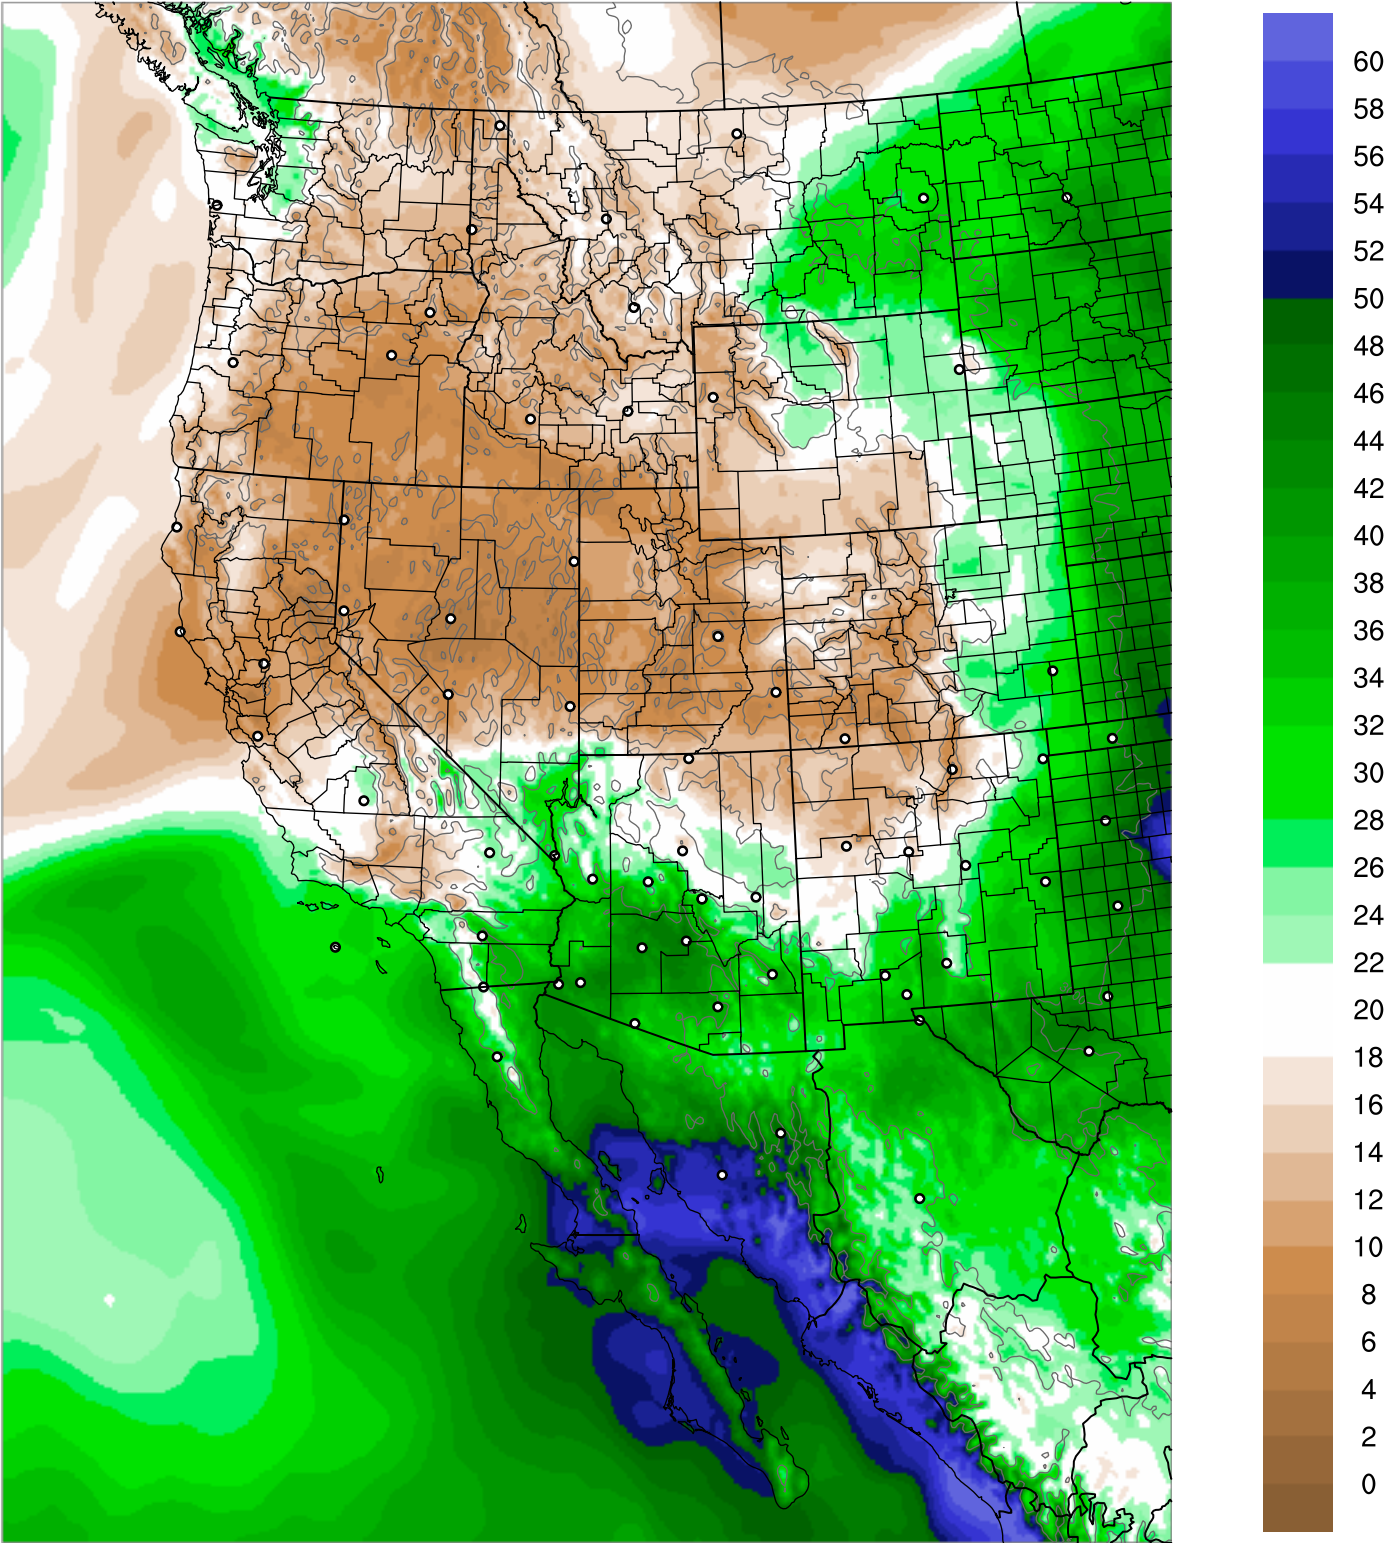

Corrected PWV 19 Aug 2018 5:45 UTC

PWV Error(mm) Obs-Init

Corrected PWV 19 Aug 2018 5:45 UTC

PWV Error(mm) Obs-Init