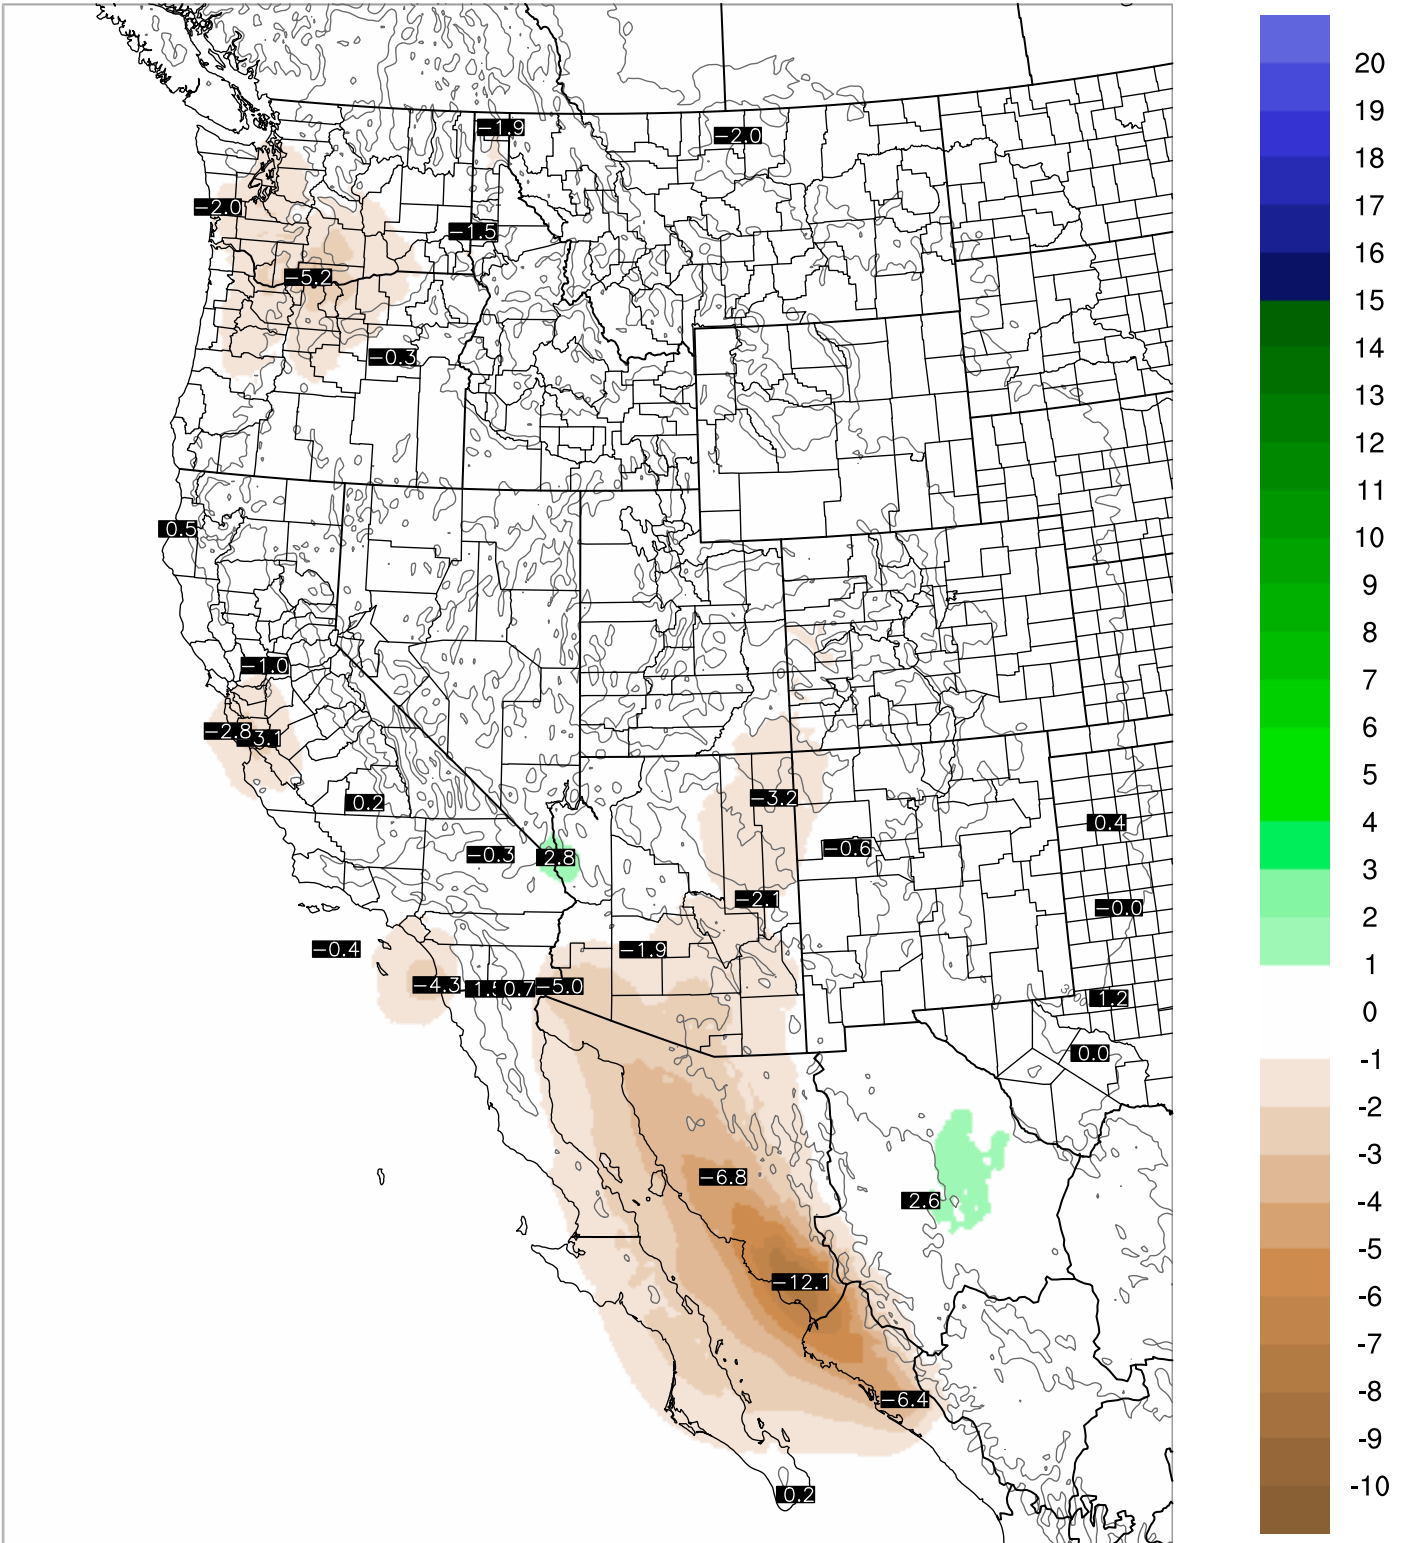

# Corrected PWV 17 Aug 2018 5:45 UTC

# PWV Error(mm) Obs-Init

Corrected PWV 17 Aug 2018 5:45 UTC

PWV Error(mm) Obs-Init