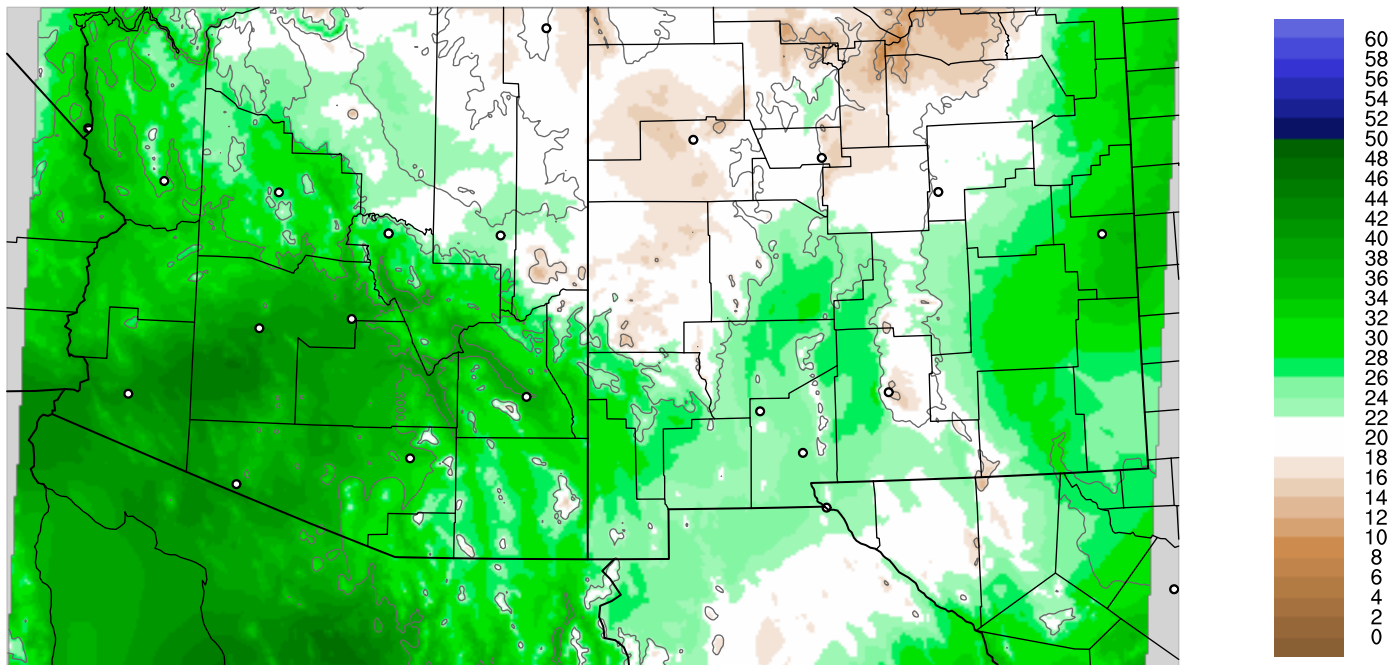

Corrected PWV 14 Aug 2018 5:45 UTC

PWV Error(mm) Obs-Init

Corrected PWV 14 Aug 2018 5:45 UTC

PWV Error(mm) Obs-Init