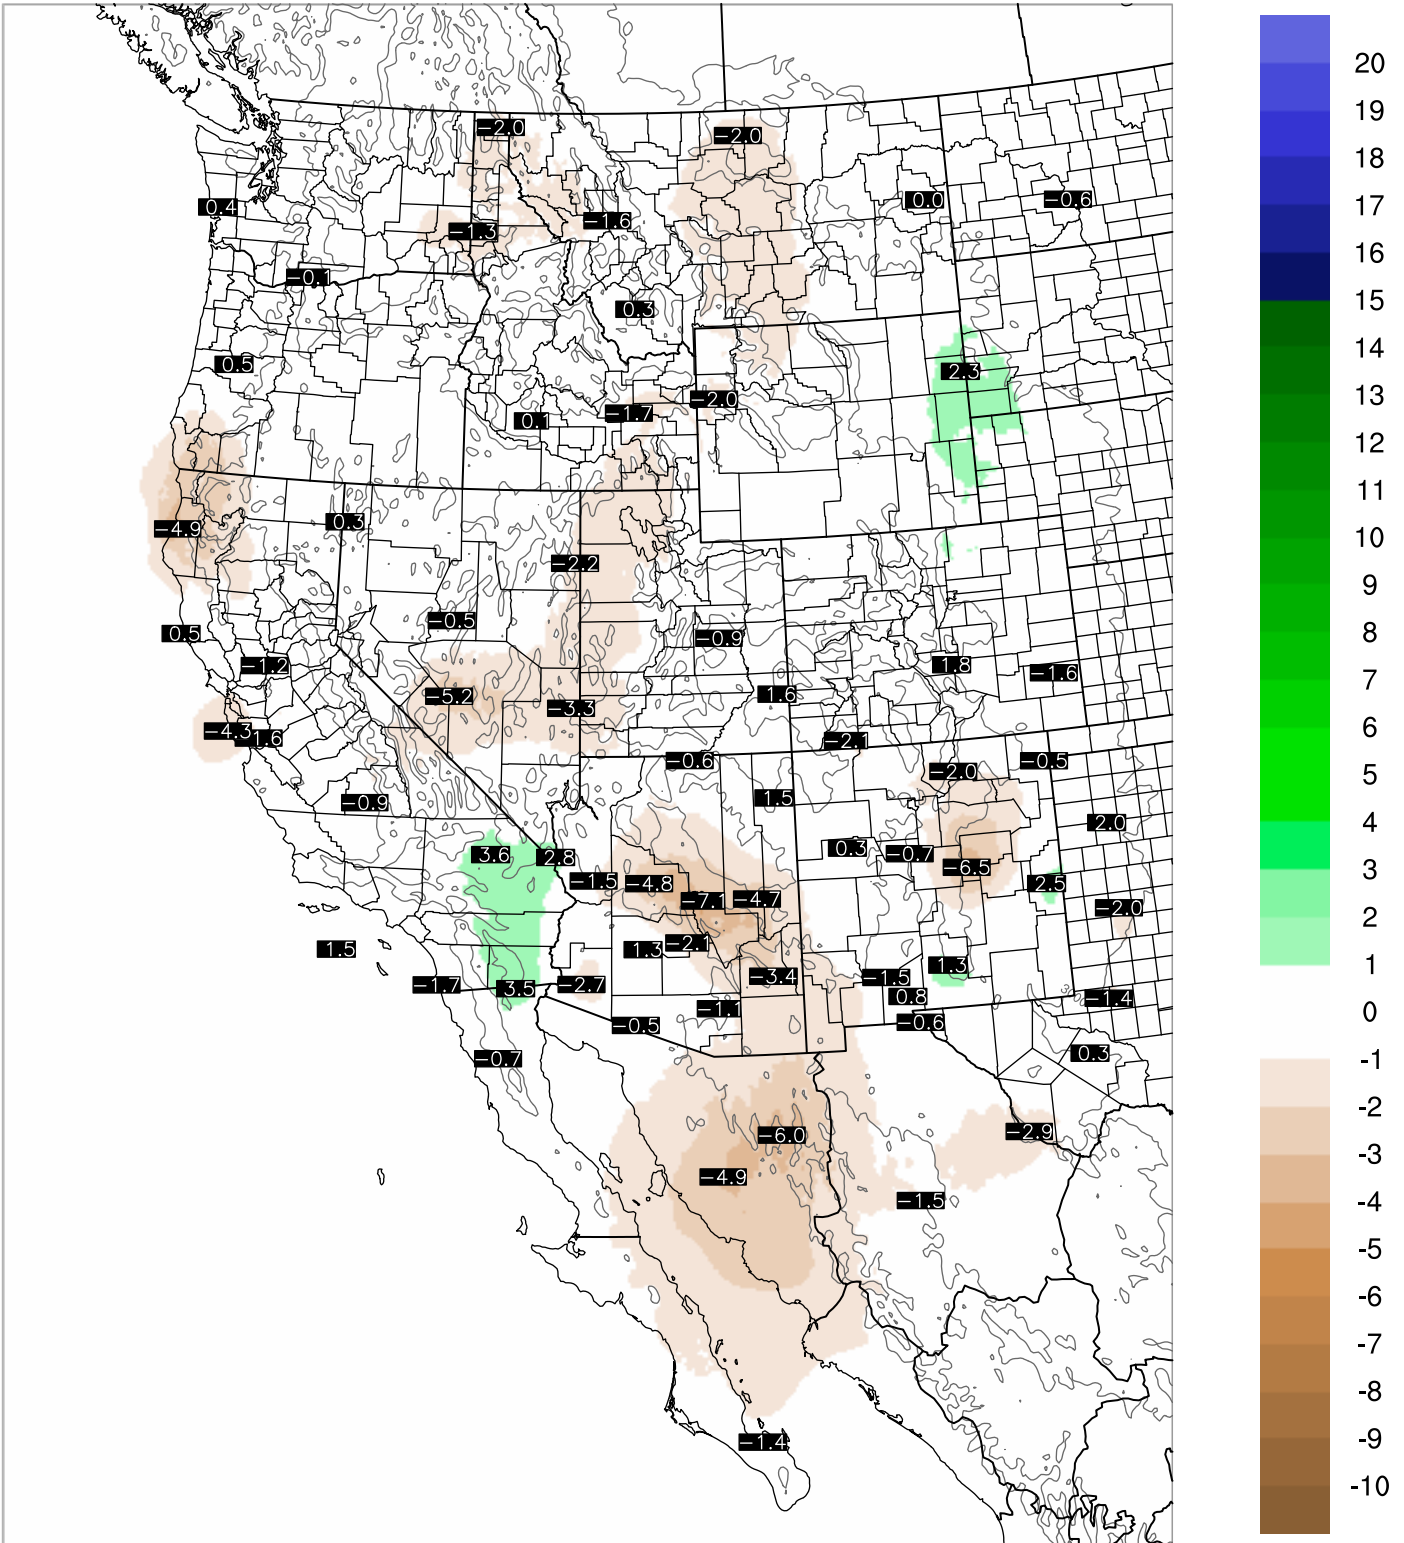

Corrected PWV 14 Aug 2018 5:45 UTC

PWV Error(mm) Obs-Init

Corrected PWV 14 Aug 2018 5:45 UTC

PWV Error(mm) Obs-Init