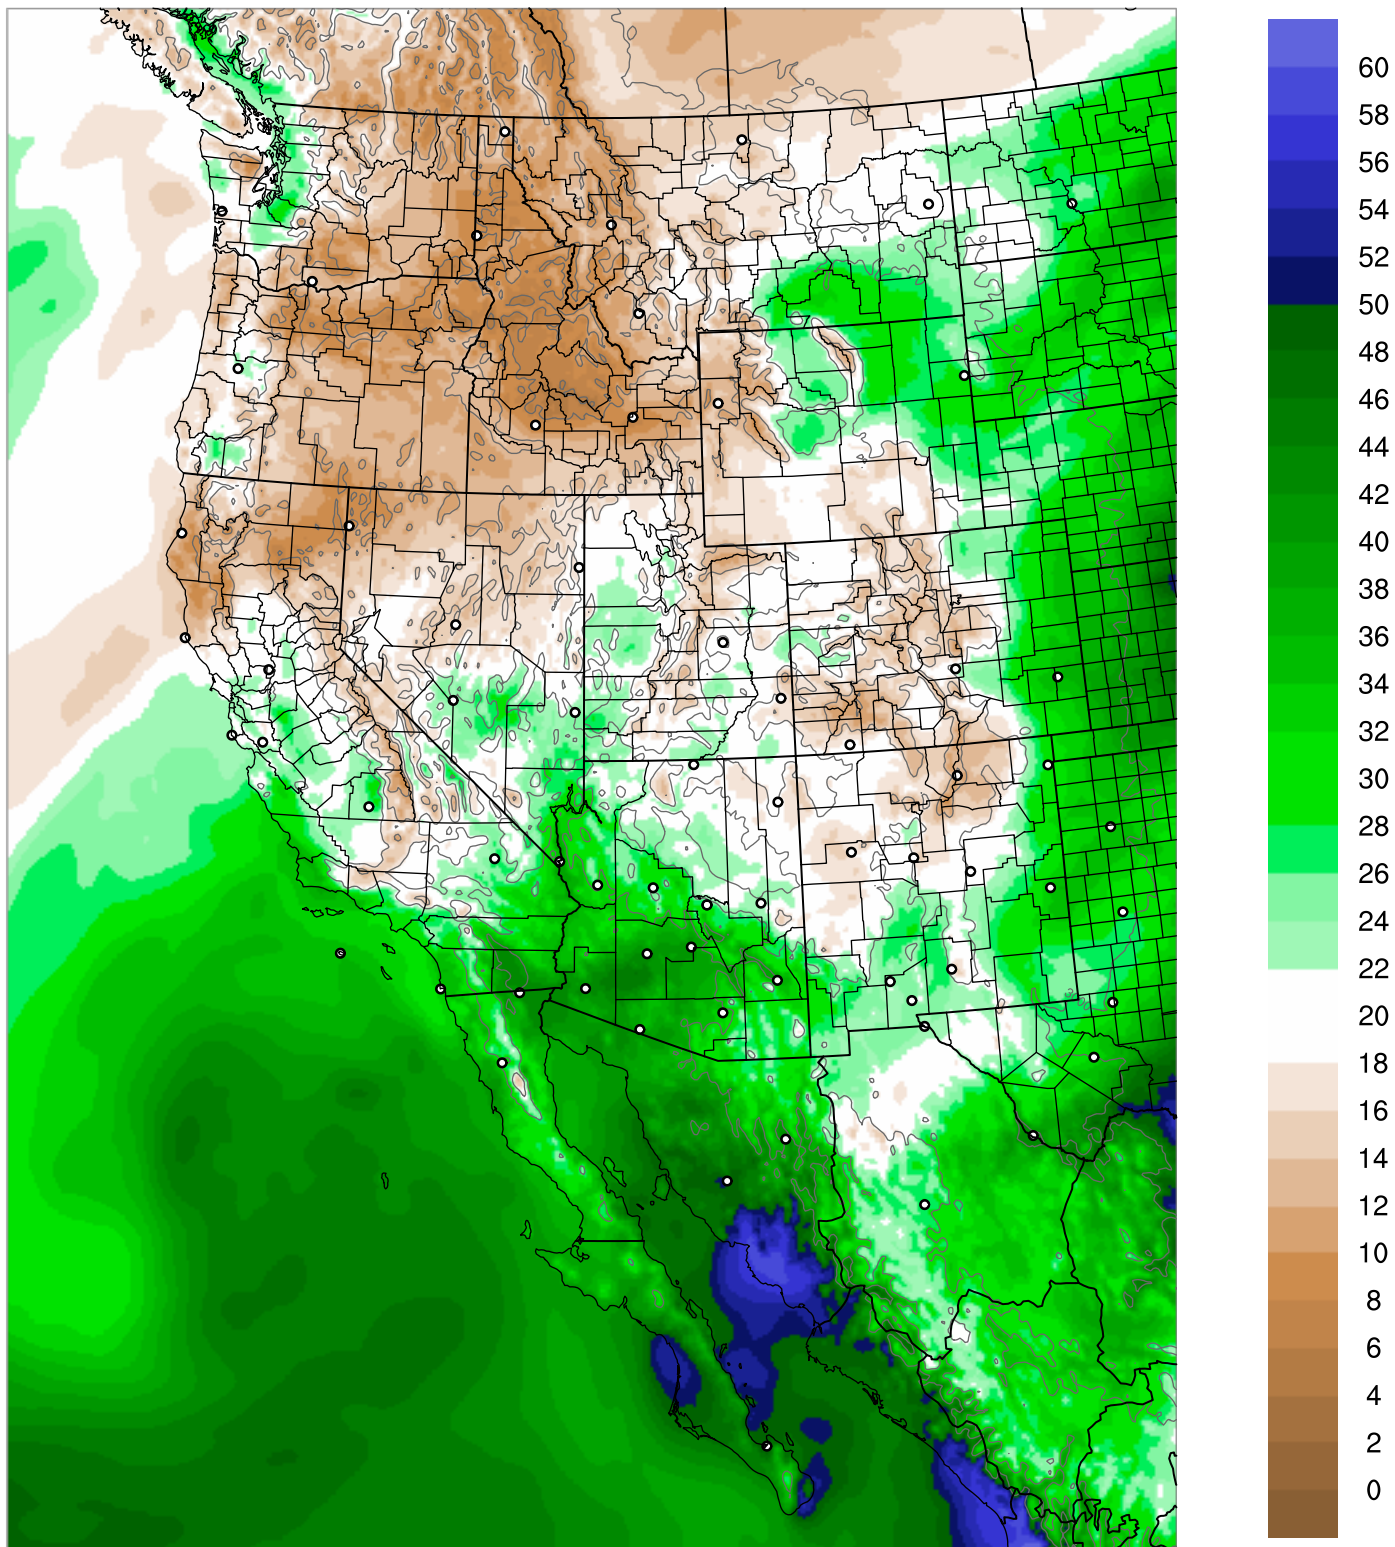

Corrected PWV 14 Aug 2018 5:45 UTC

PWV Error(mm) Obs-Init

Corrected PWV 14 Aug 2018 5:45 UTC

PWV Error(mm) Obs-Init