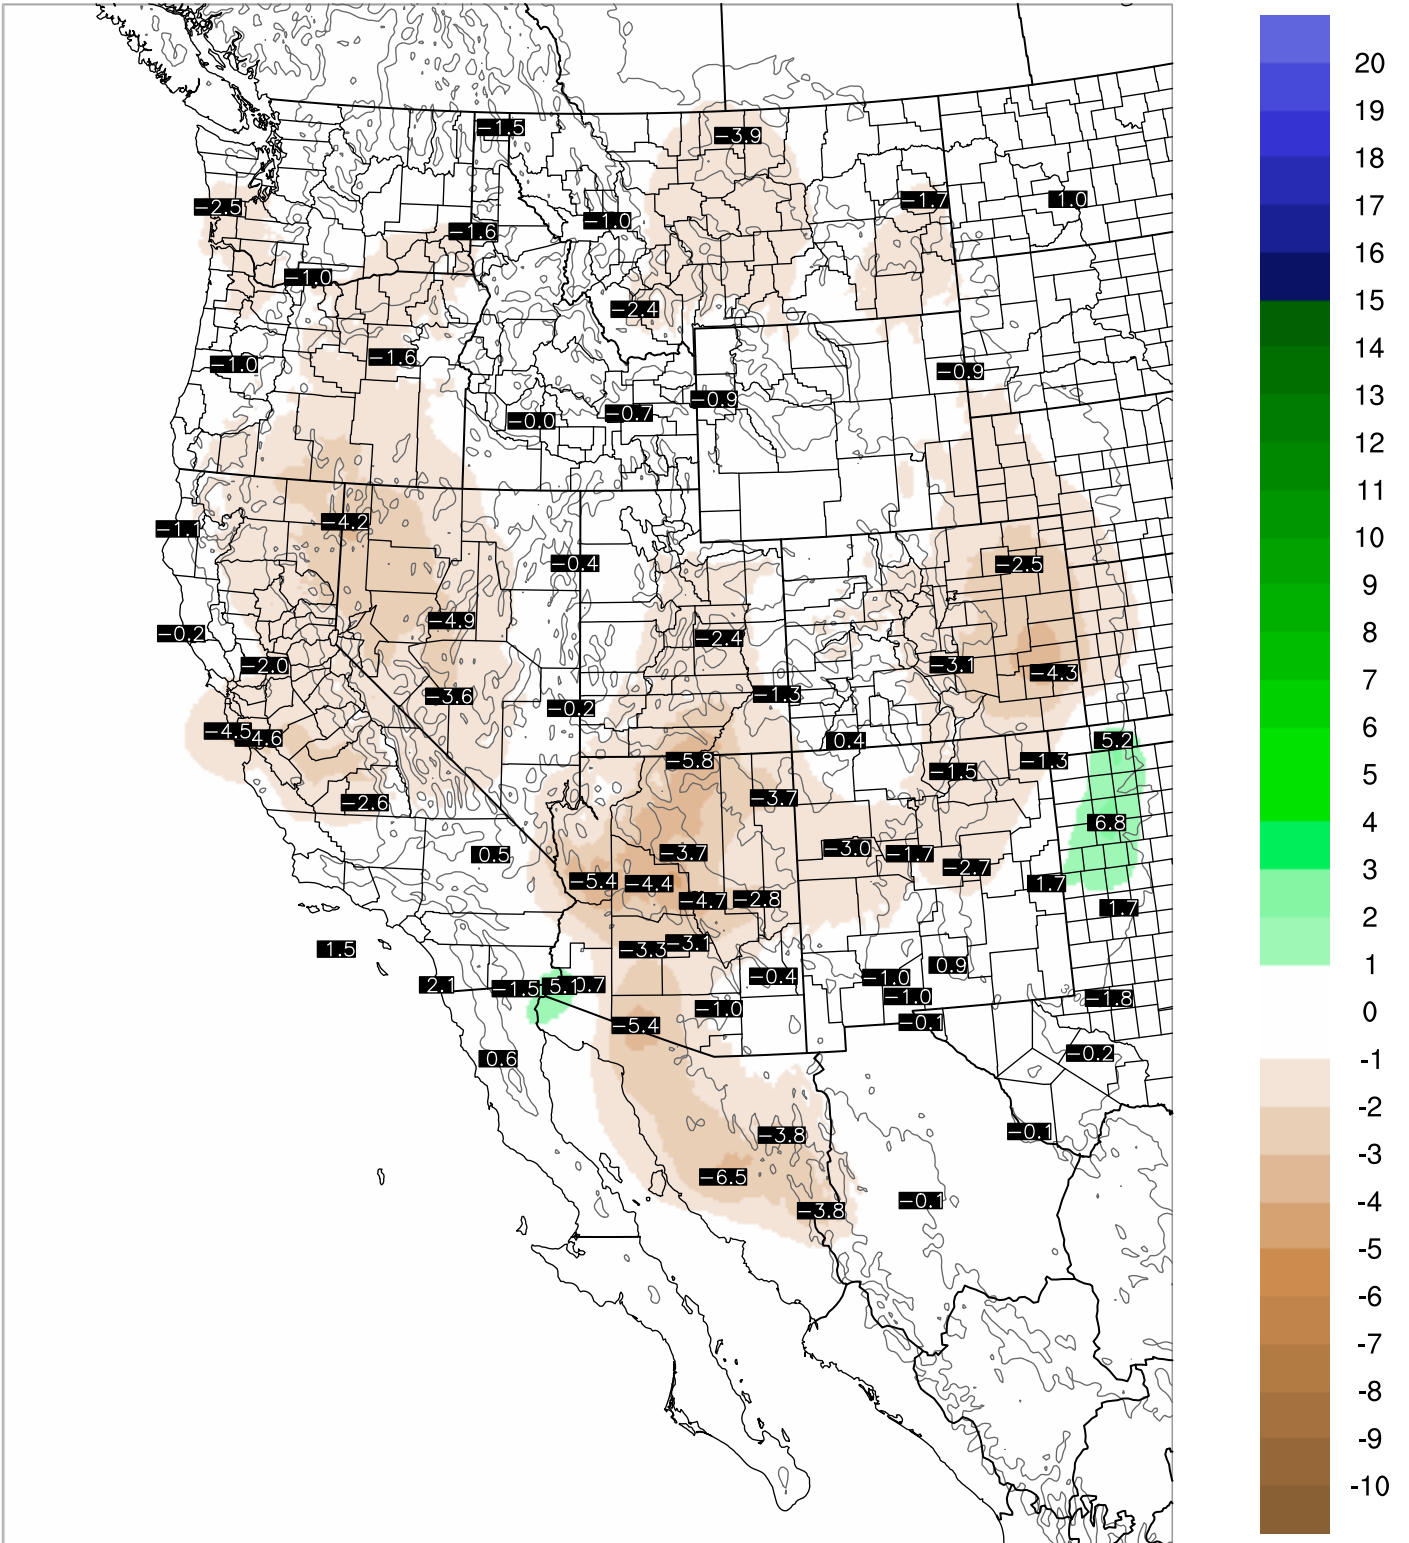

# Corrected PWV 12 Aug 2018 5:45 UTC

# PWV Error(mm) Obs-Init

Corrected PWV 12 Aug 2018 5:45 UTC

PWV Error(mm) Obs-Init