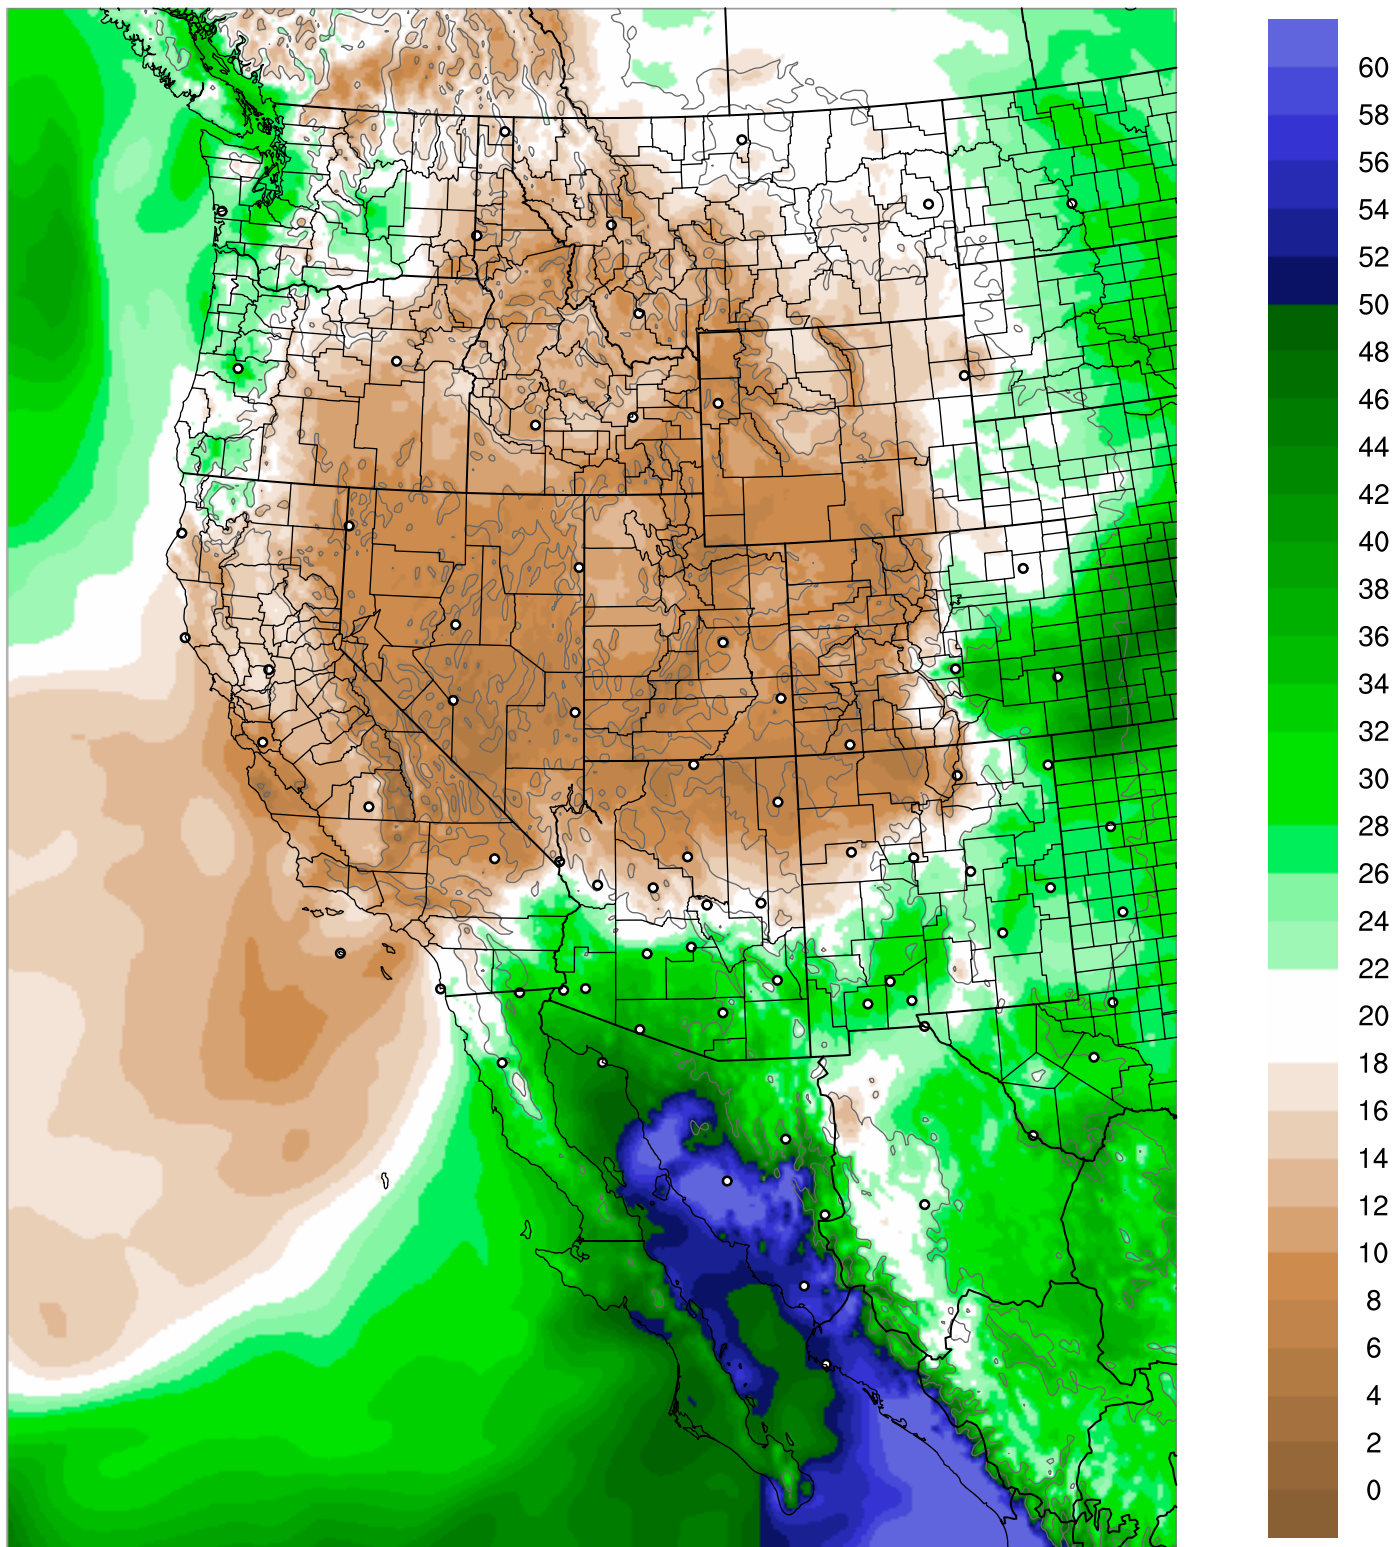

Corrected PWV 7 Aug 2018 5:45 UTC

PWV Error(mm) Obs-Init

Corrected PWV 7 Aug 2018 5:45 UTC

PWV Error(mm) Obs-Init