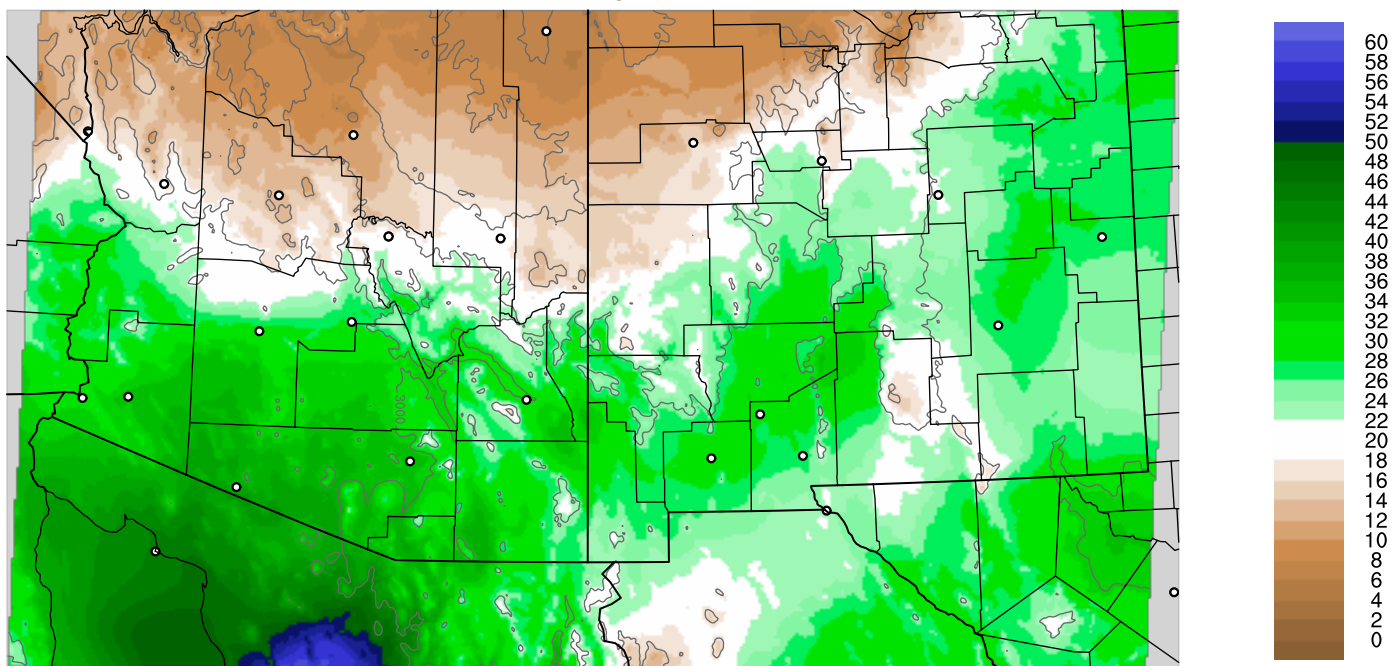

Corrected PWV 7 Aug 2018 5:45 UTC

PWV Error(mm) Obs-Init

Corrected PWV 7 Aug 2018 5:45 UTC

PWV Error(mm) Obs-Init