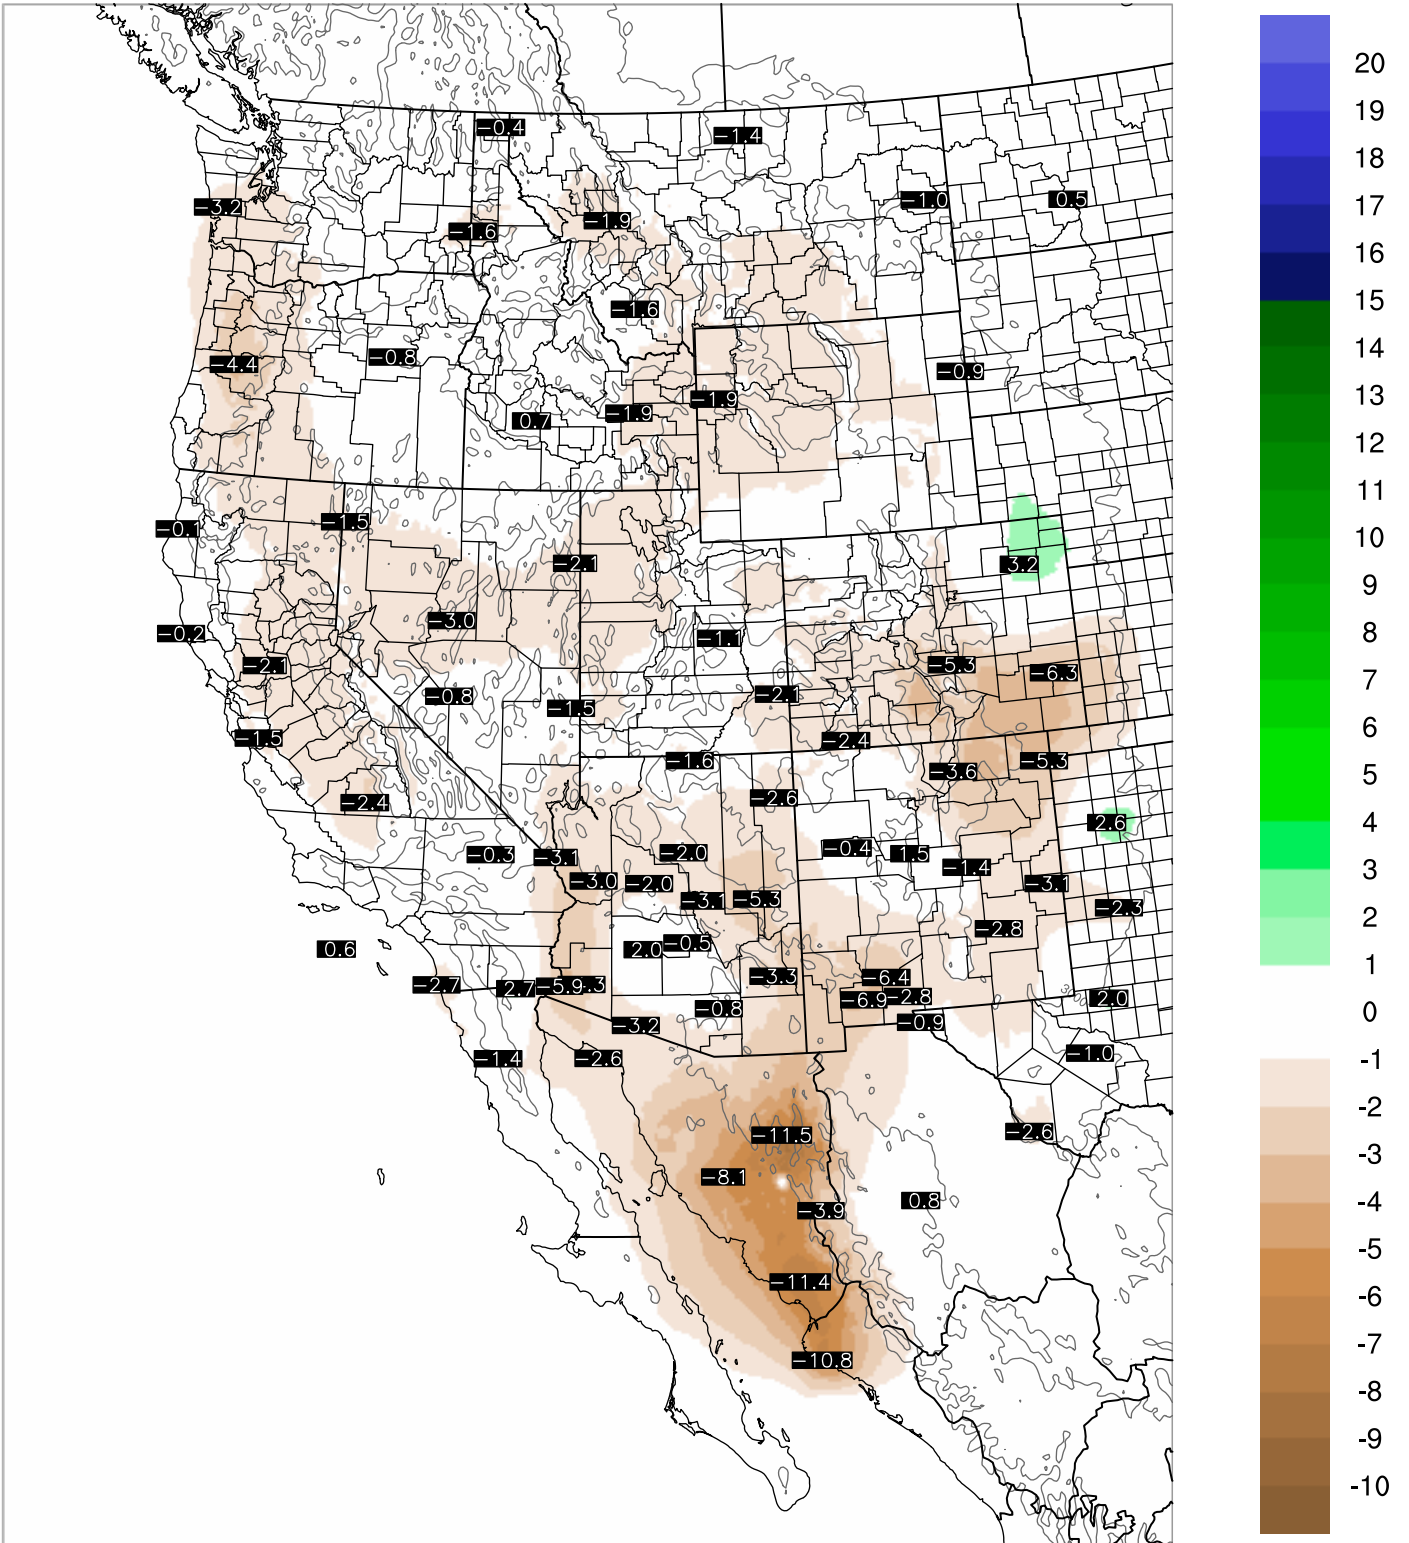

Corrected PWV 7 Aug 2018 5:45 UTC

PWV Error(mm) Obs-Init

Corrected PWV 7 Aug 2018 5:45 UTC

PWV Error(mm) Obs-Init