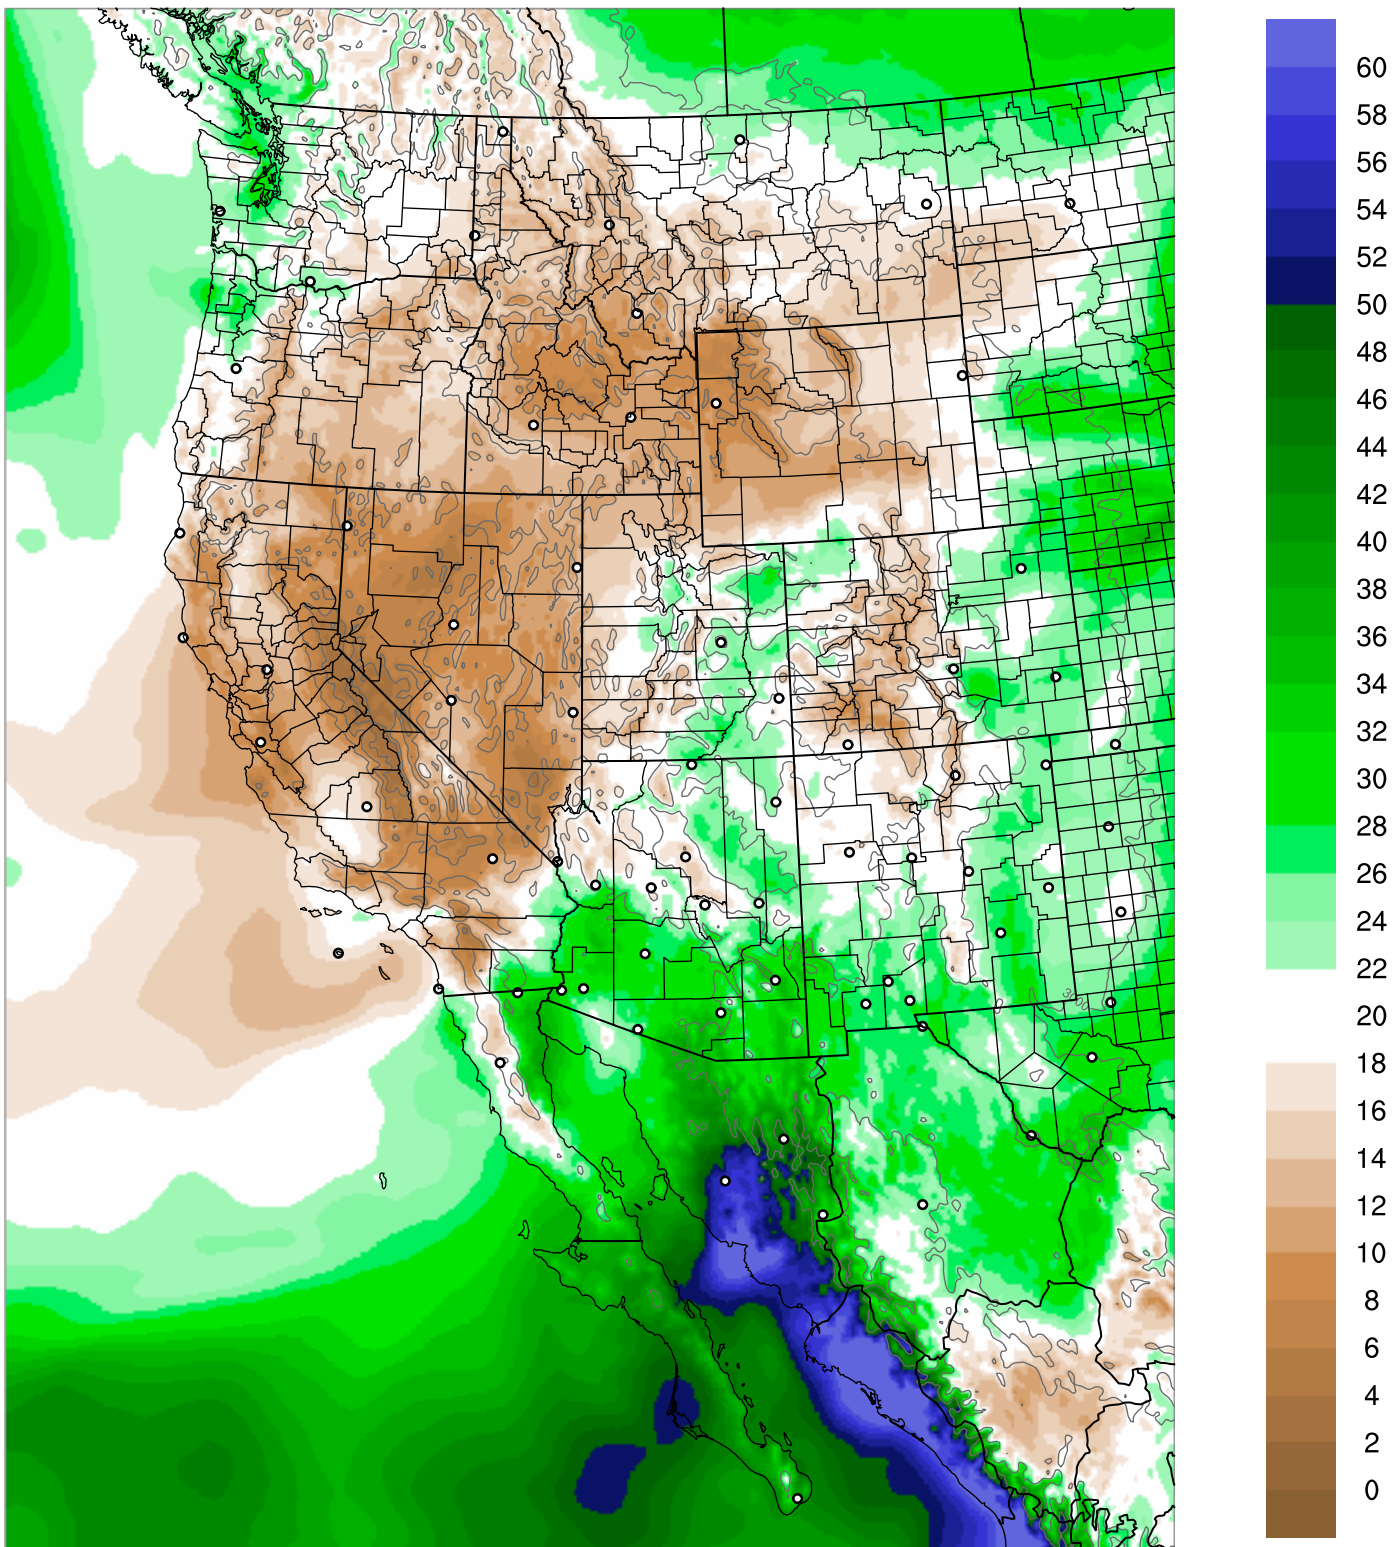

Corrected PWV 5 Aug 2018 5:45 UTC

PWV Error(mm) Obs-Init

Corrected PWV 5 Aug 2018 5:45 UTC

PWV Error(mm) Obs-Init