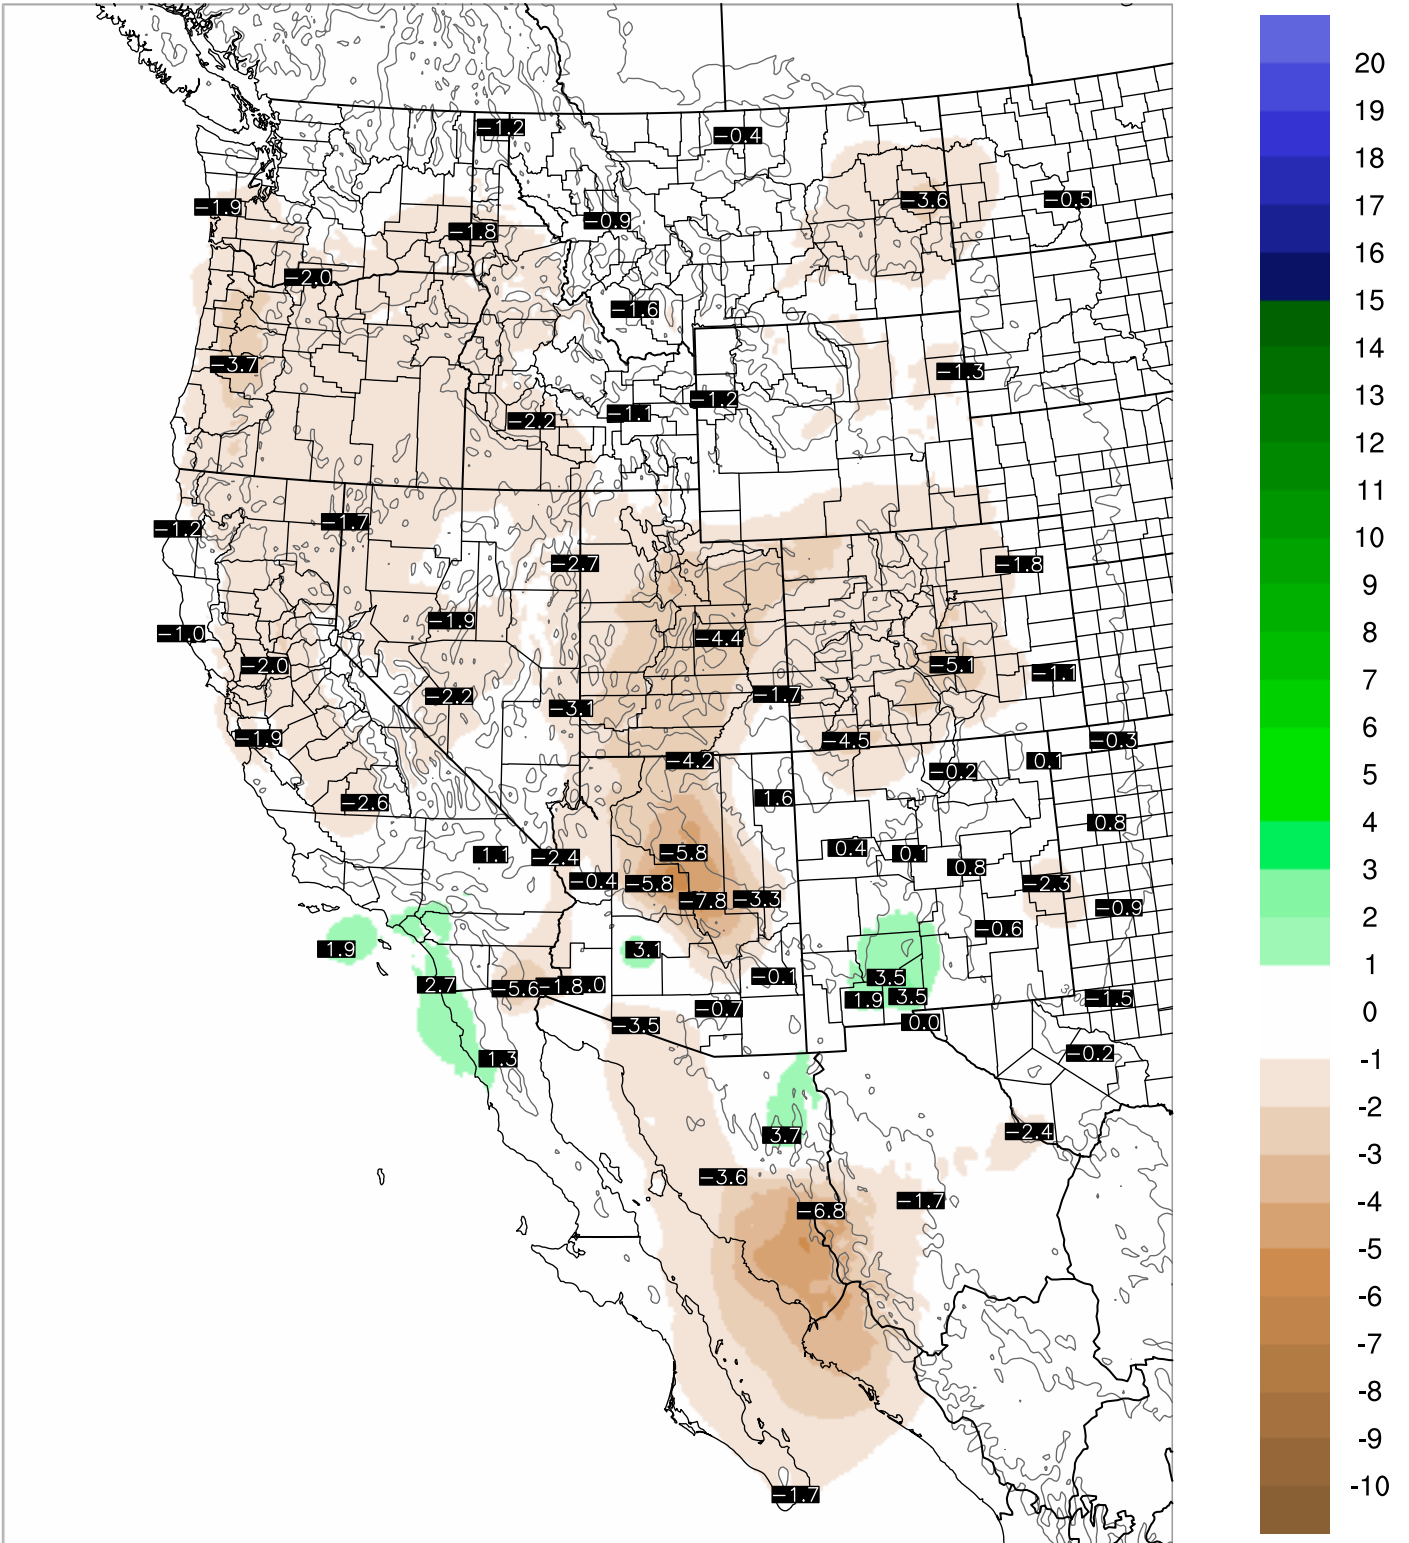

Corrected PWV 5 Aug 2018 5:45 UTC

PWV Error(mm) Obs-Init

Corrected PWV 5 Aug 2018 5:45 UTC

PWV Error(mm) Obs-Init