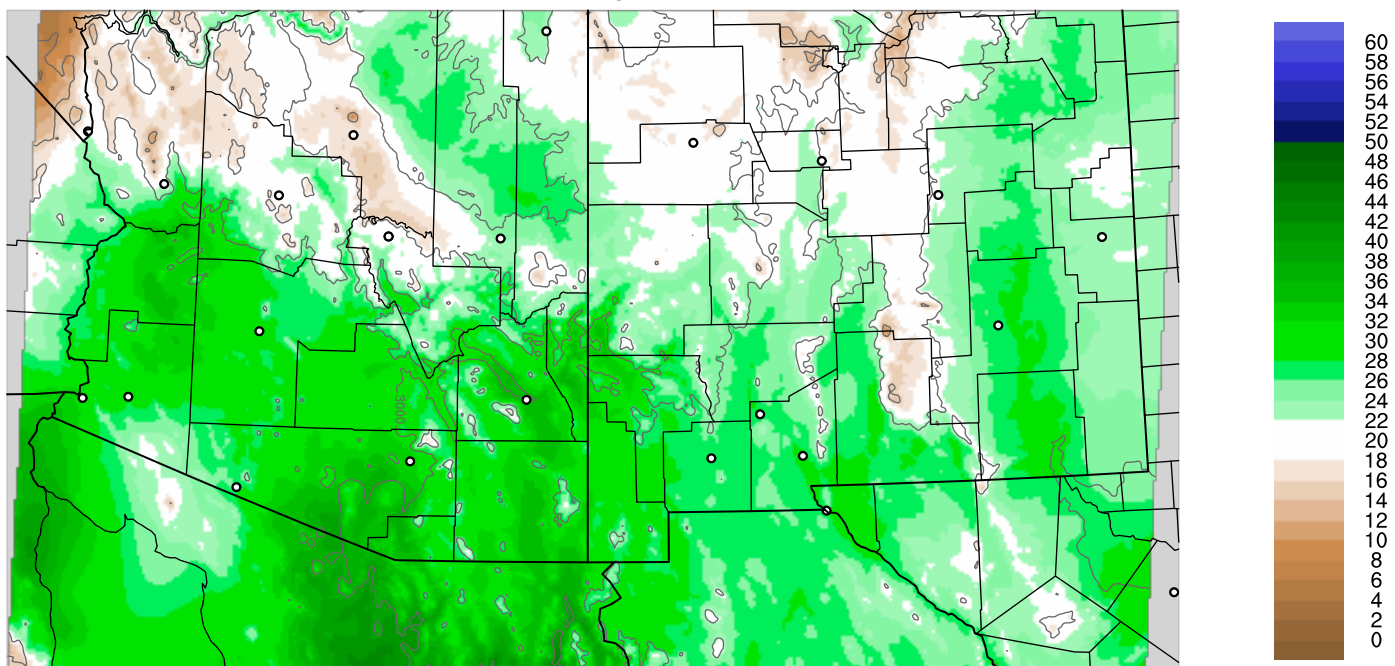

Corrected PWV 5 Aug 2018 5:45 UTC

PWV Error(mm) Obs-Init

Corrected PWV 5 Aug 2018 5:45 UTC

PWV Error(mm) Obs-Init