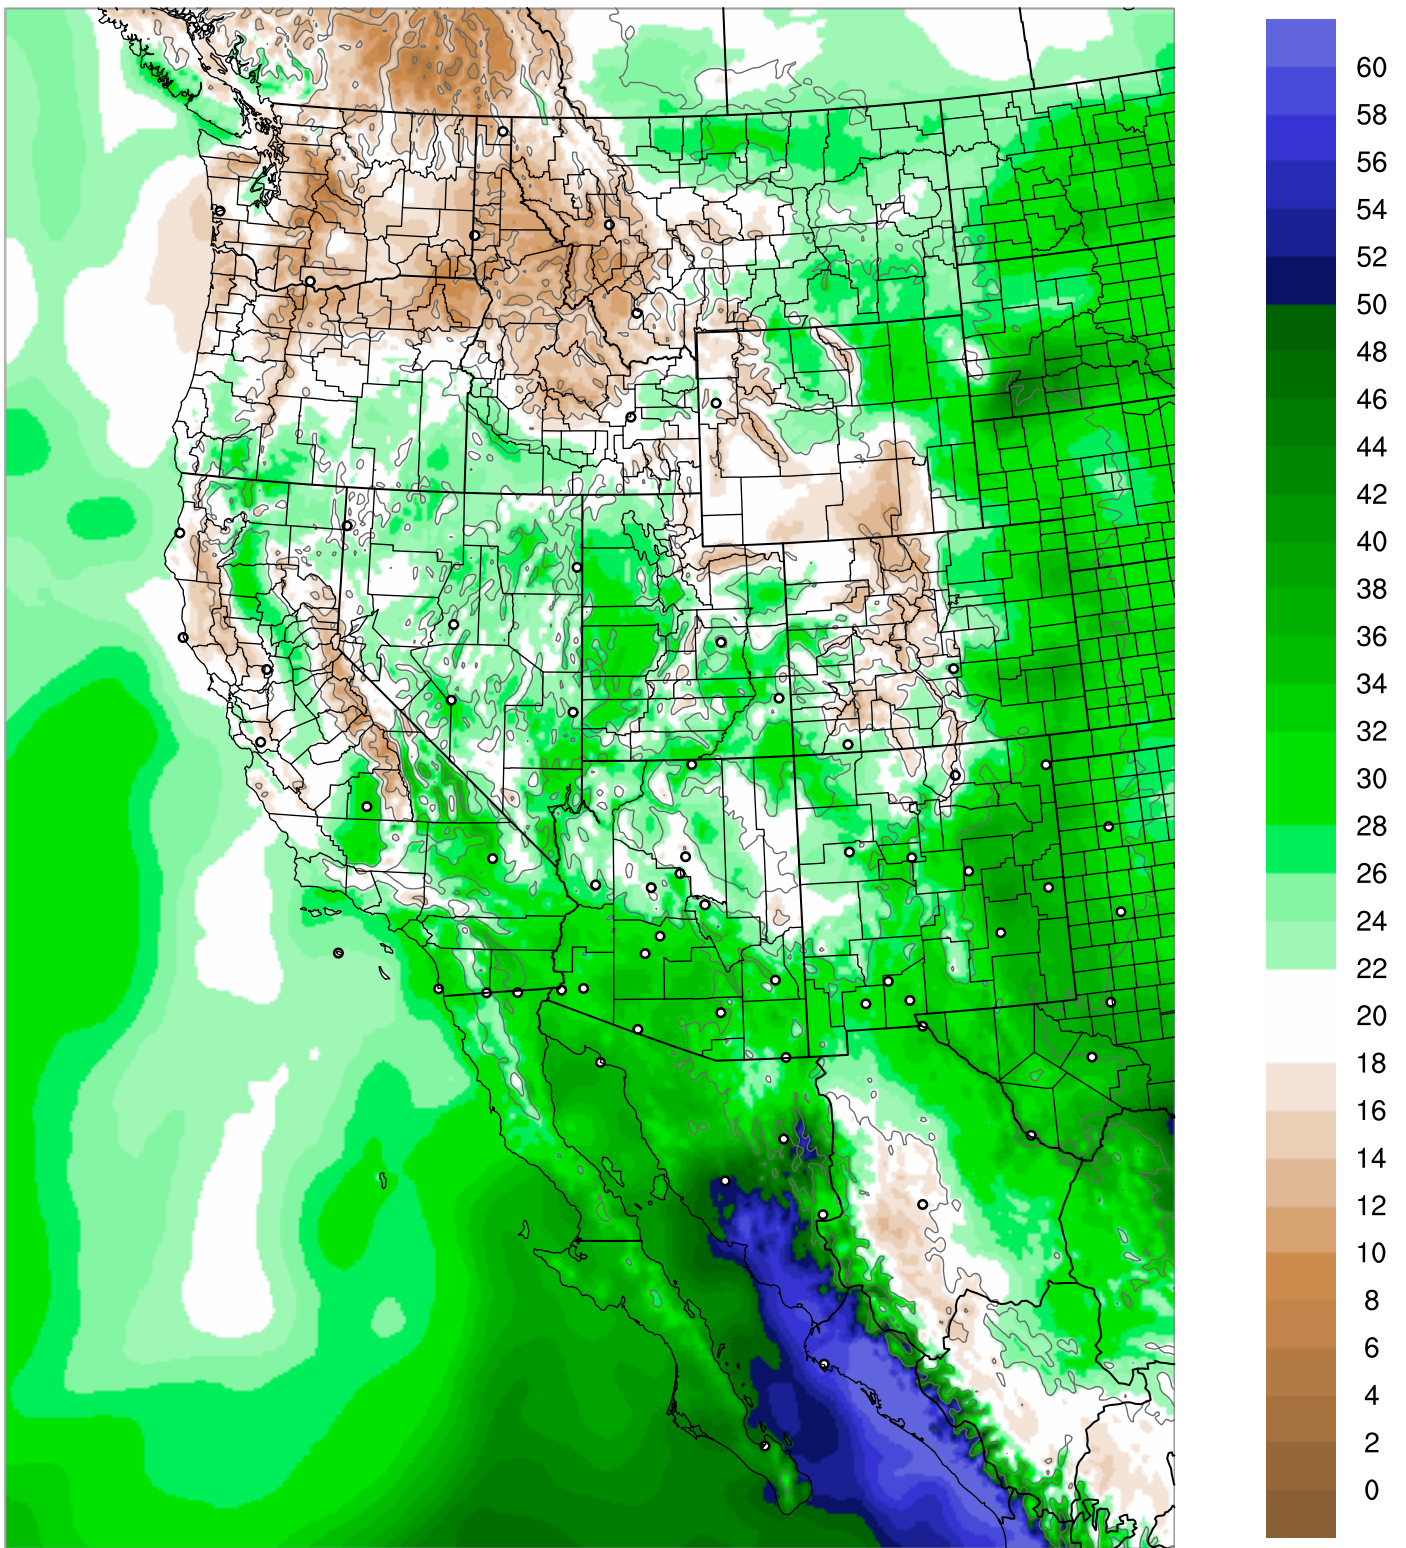

Corrected PWV 25 Jul 2018 5:45 UTC

PWV Error(mm) Obs-Init

Corrected PWV 25 Jul 2018 5:45 UTC

PWV Error(mm) Obs-Init