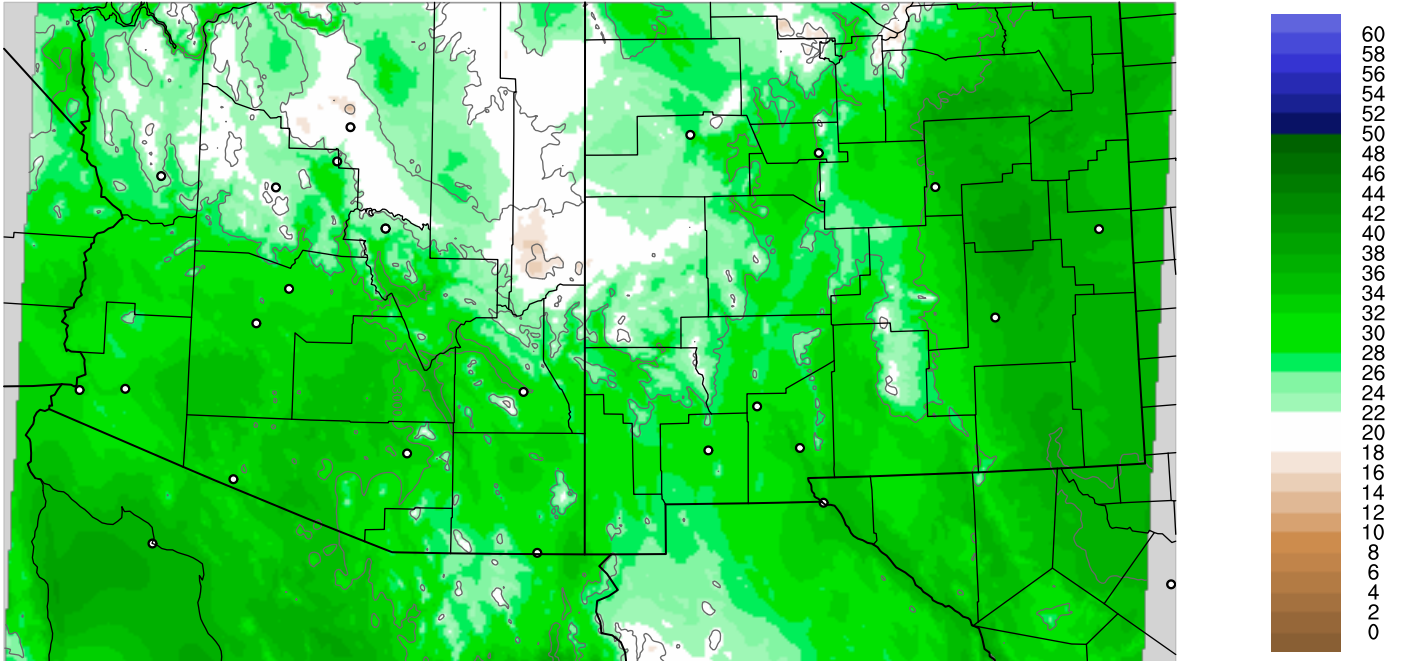

Corrected PWV 25 Jul 2018 5:45 UTC

PWV Error(mm) Obs-Init

Corrected PWV 25 Jul 2018 5:45 UTC

PWV Error(mm) Obs-Init