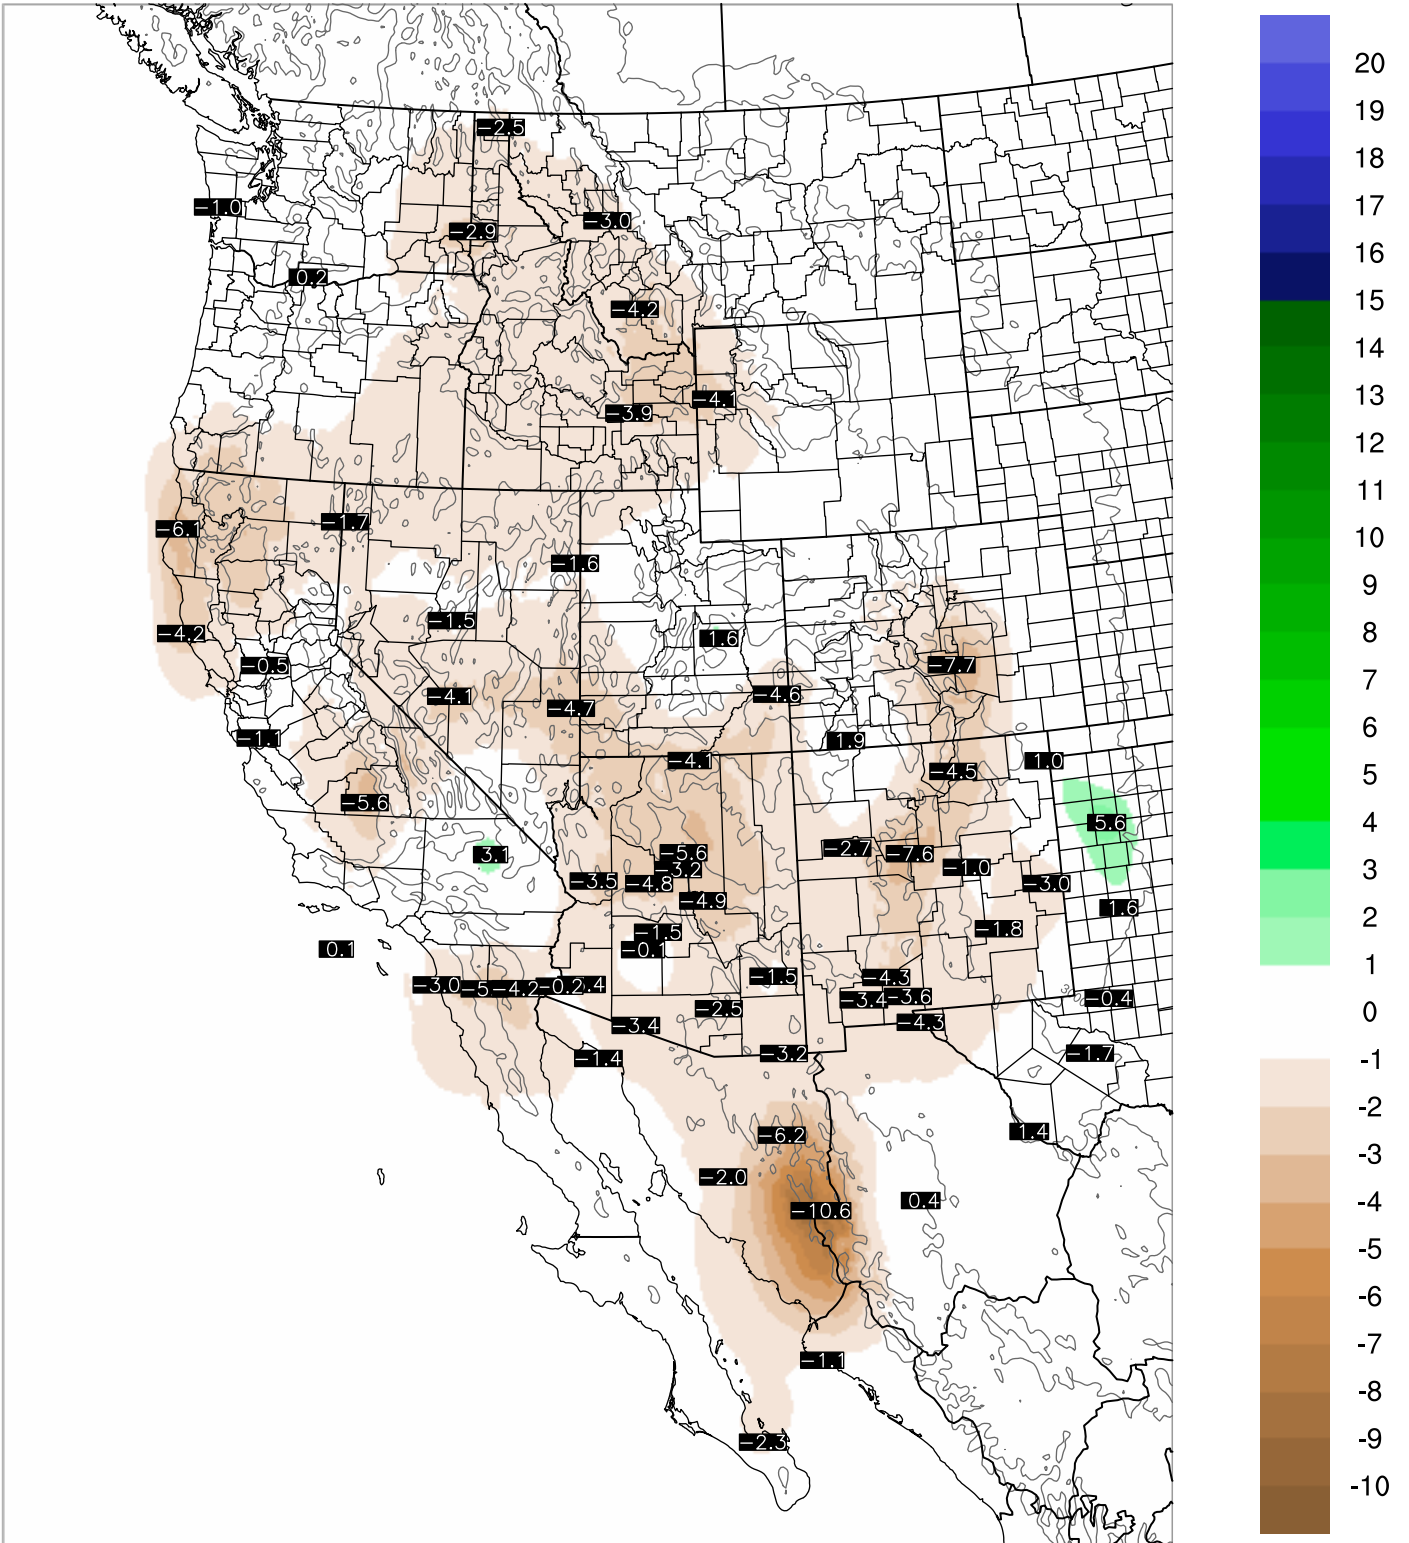

Corrected PWV 25 Jul 2018 5:45 UTC

PWV Error(mm) Obs-Init

Corrected PWV 25 Jul 2018 5:45 UTC

PWV Error(mm) Obs-Init