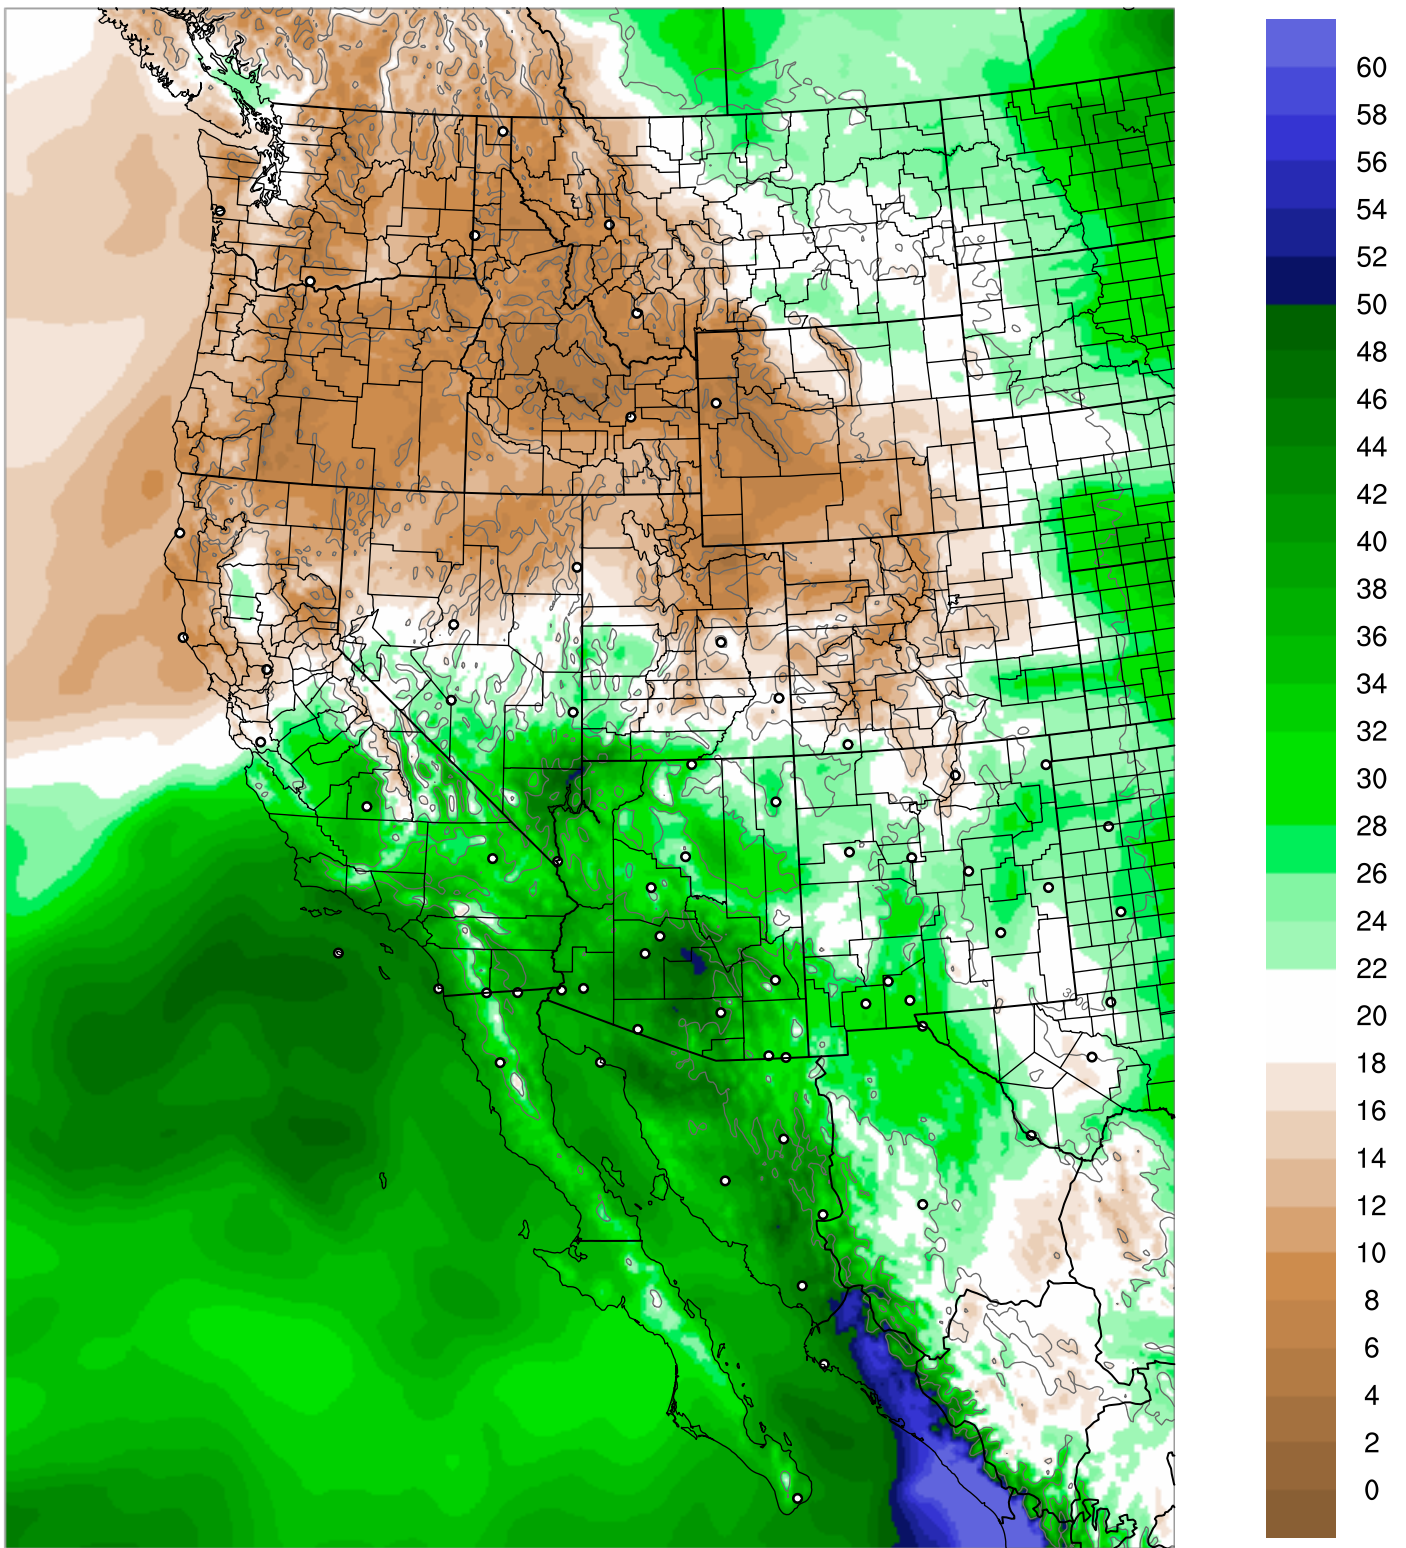

Corrected PWV 20 Jul 2018 5:45 UTC

PWV Error(mm) Obs-Init

Corrected PWV 20 Jul 2018 5:45 UTC

PWV Error(mm) Obs-Init