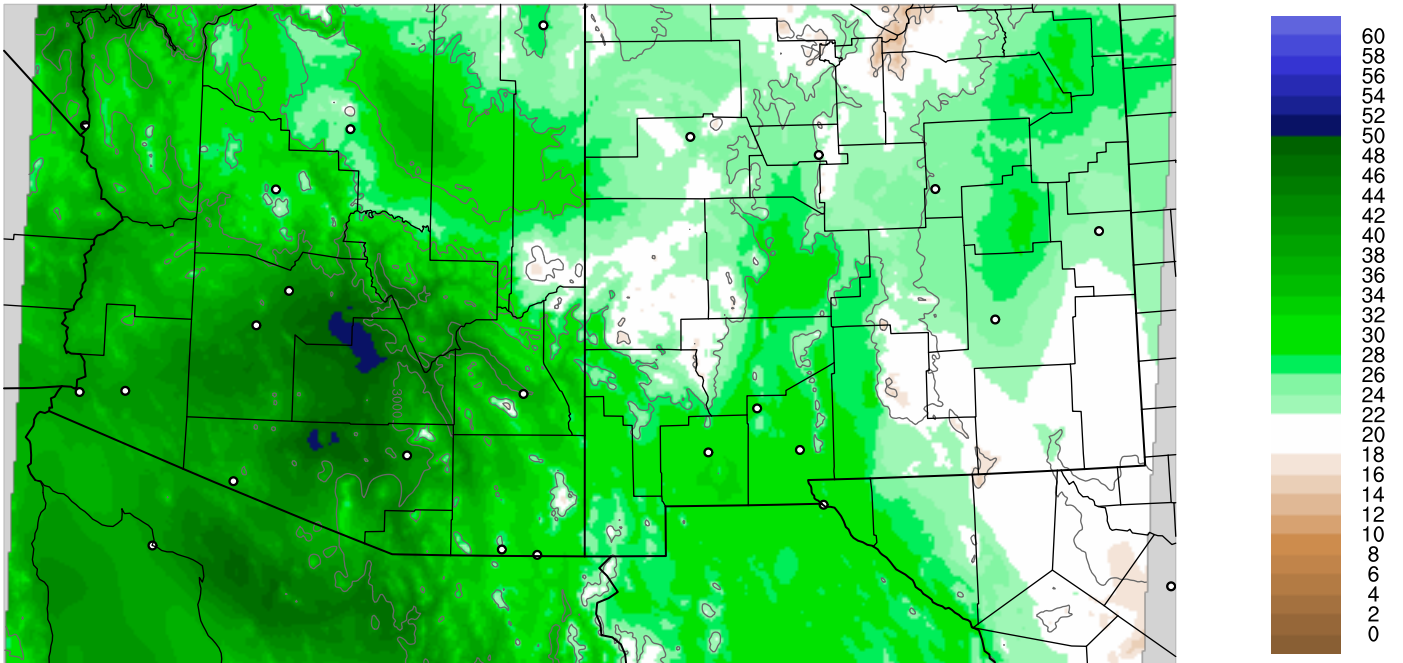

Corrected PWV 20 Jul 2018 5:45 UTC

PWV Error(mm) Obs-Init

Corrected PWV 20 Jul 2018 5:45 UTC

PWV Error(mm) Obs-Init