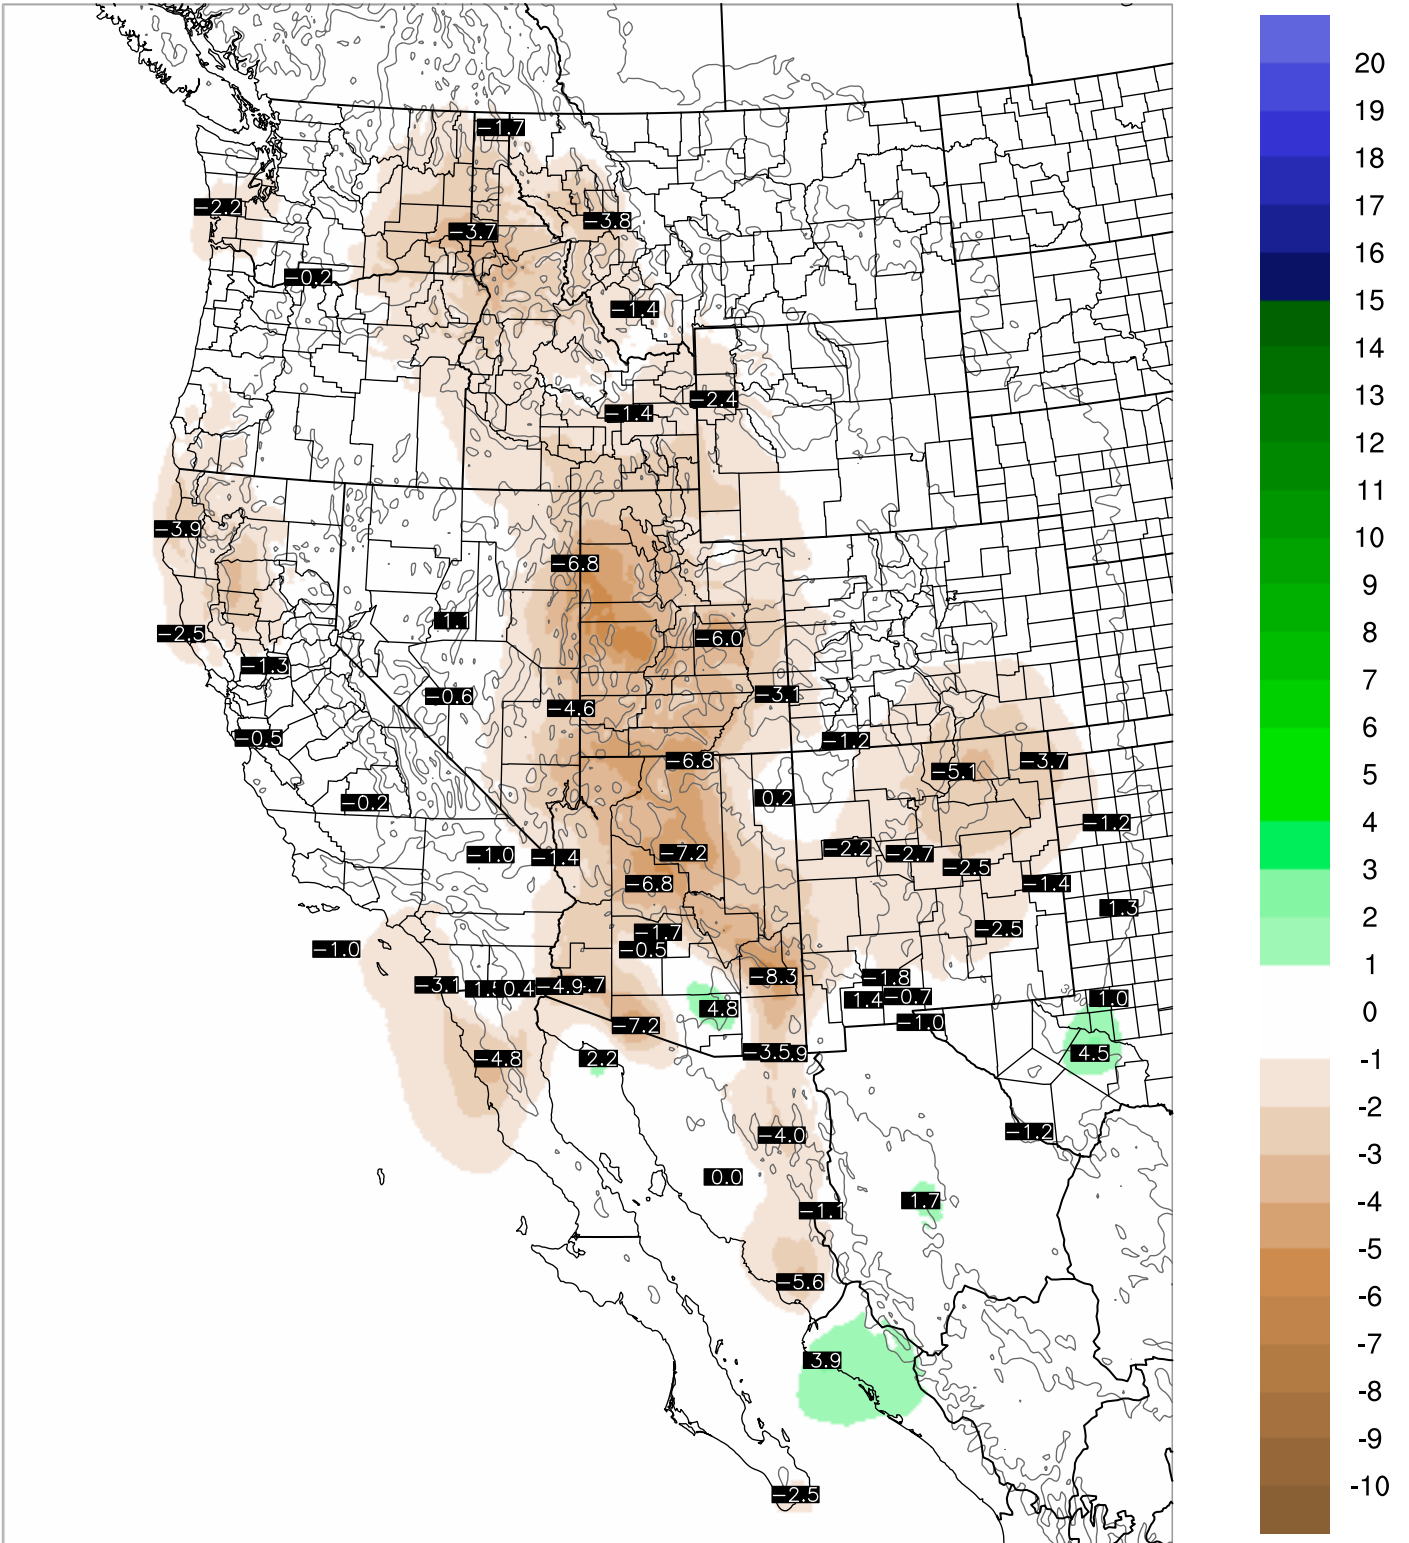

Corrected PWV 20 Jul 2018 5:45 UTC

PWV Error(mm) Obs-Init

Corrected PWV 20 Jul 2018 5:45 UTC

PWV Error(mm) Obs-Init