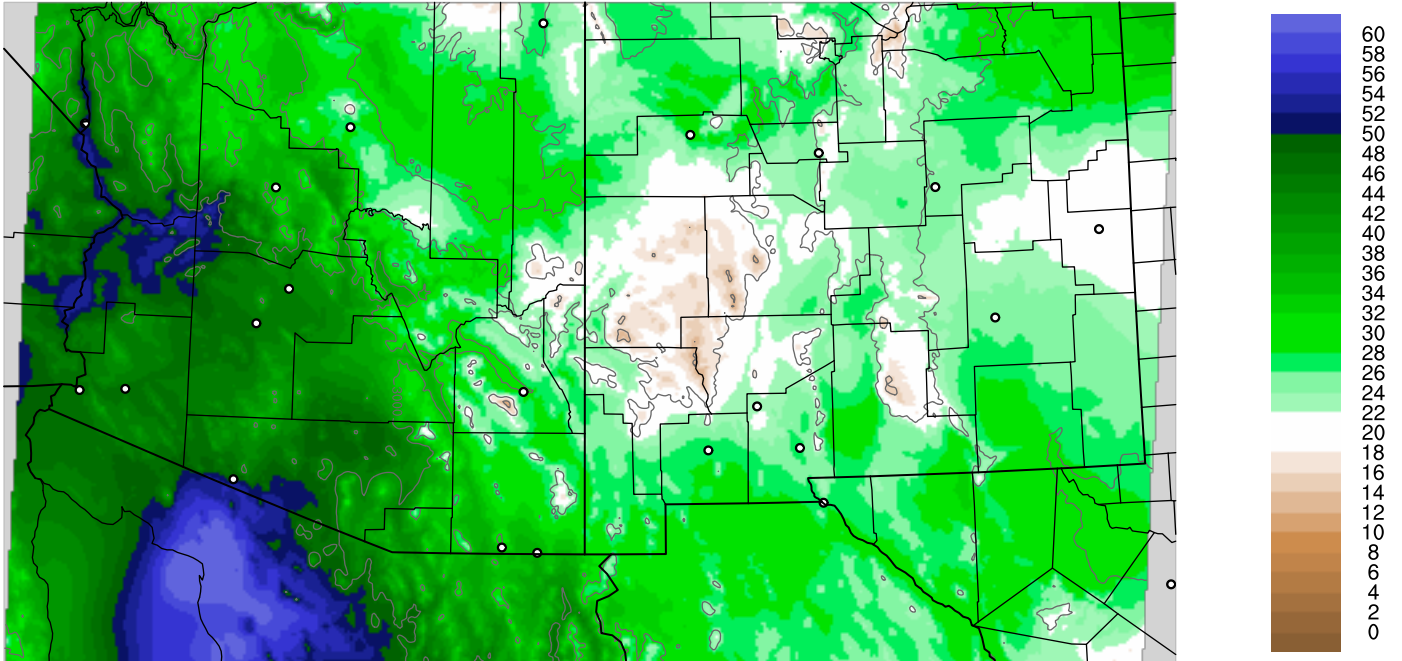

Corrected PWV 18 Jul 2018 5:45 UTC

PWV Error(mm) Obs-Init

Corrected PWV 18 Jul 2018 5:45 UTC

PWV Error(mm) Obs-Init