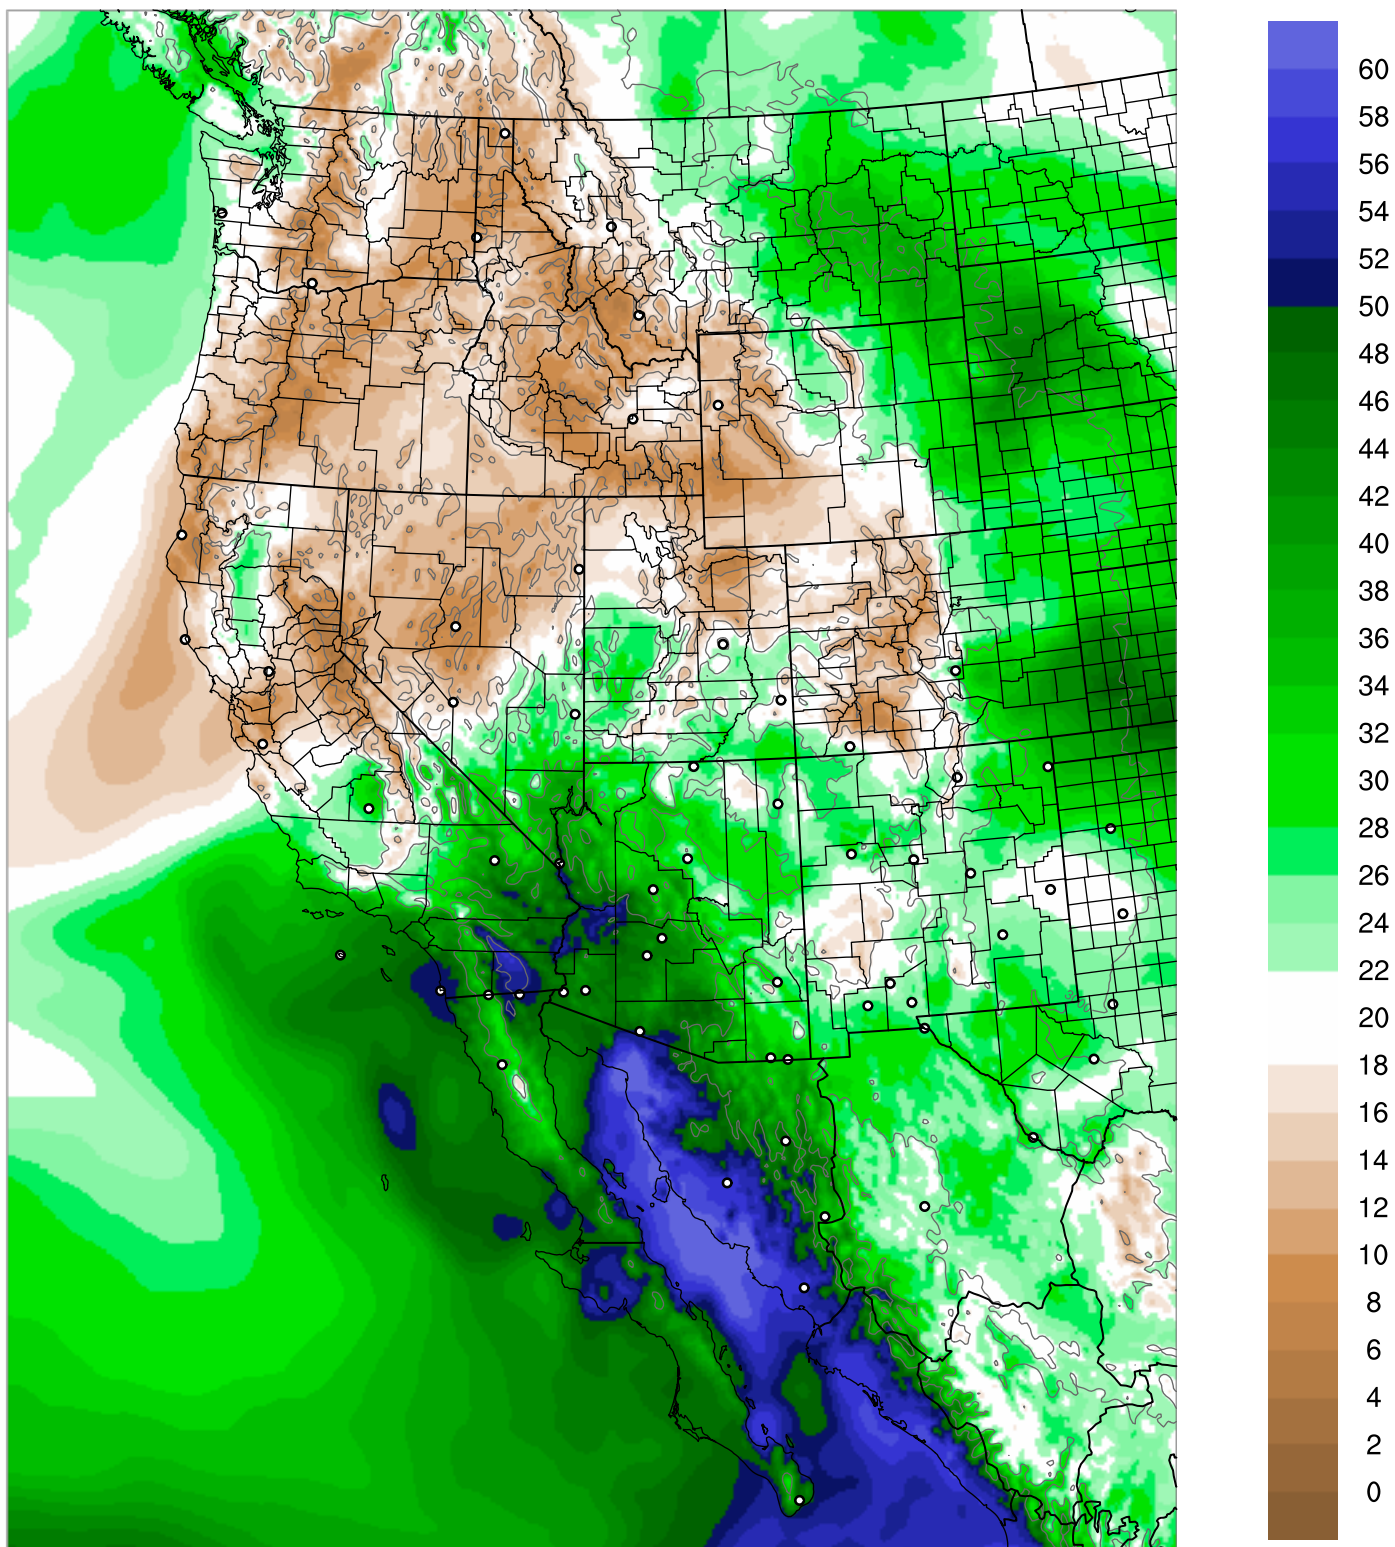

Corrected PWV 18 Jul 2018 5:45 UTC

PWV Error(mm) Obs-Init

Corrected PWV 18 Jul 2018 5:45 UTC

PWV Error(mm) Obs-Init