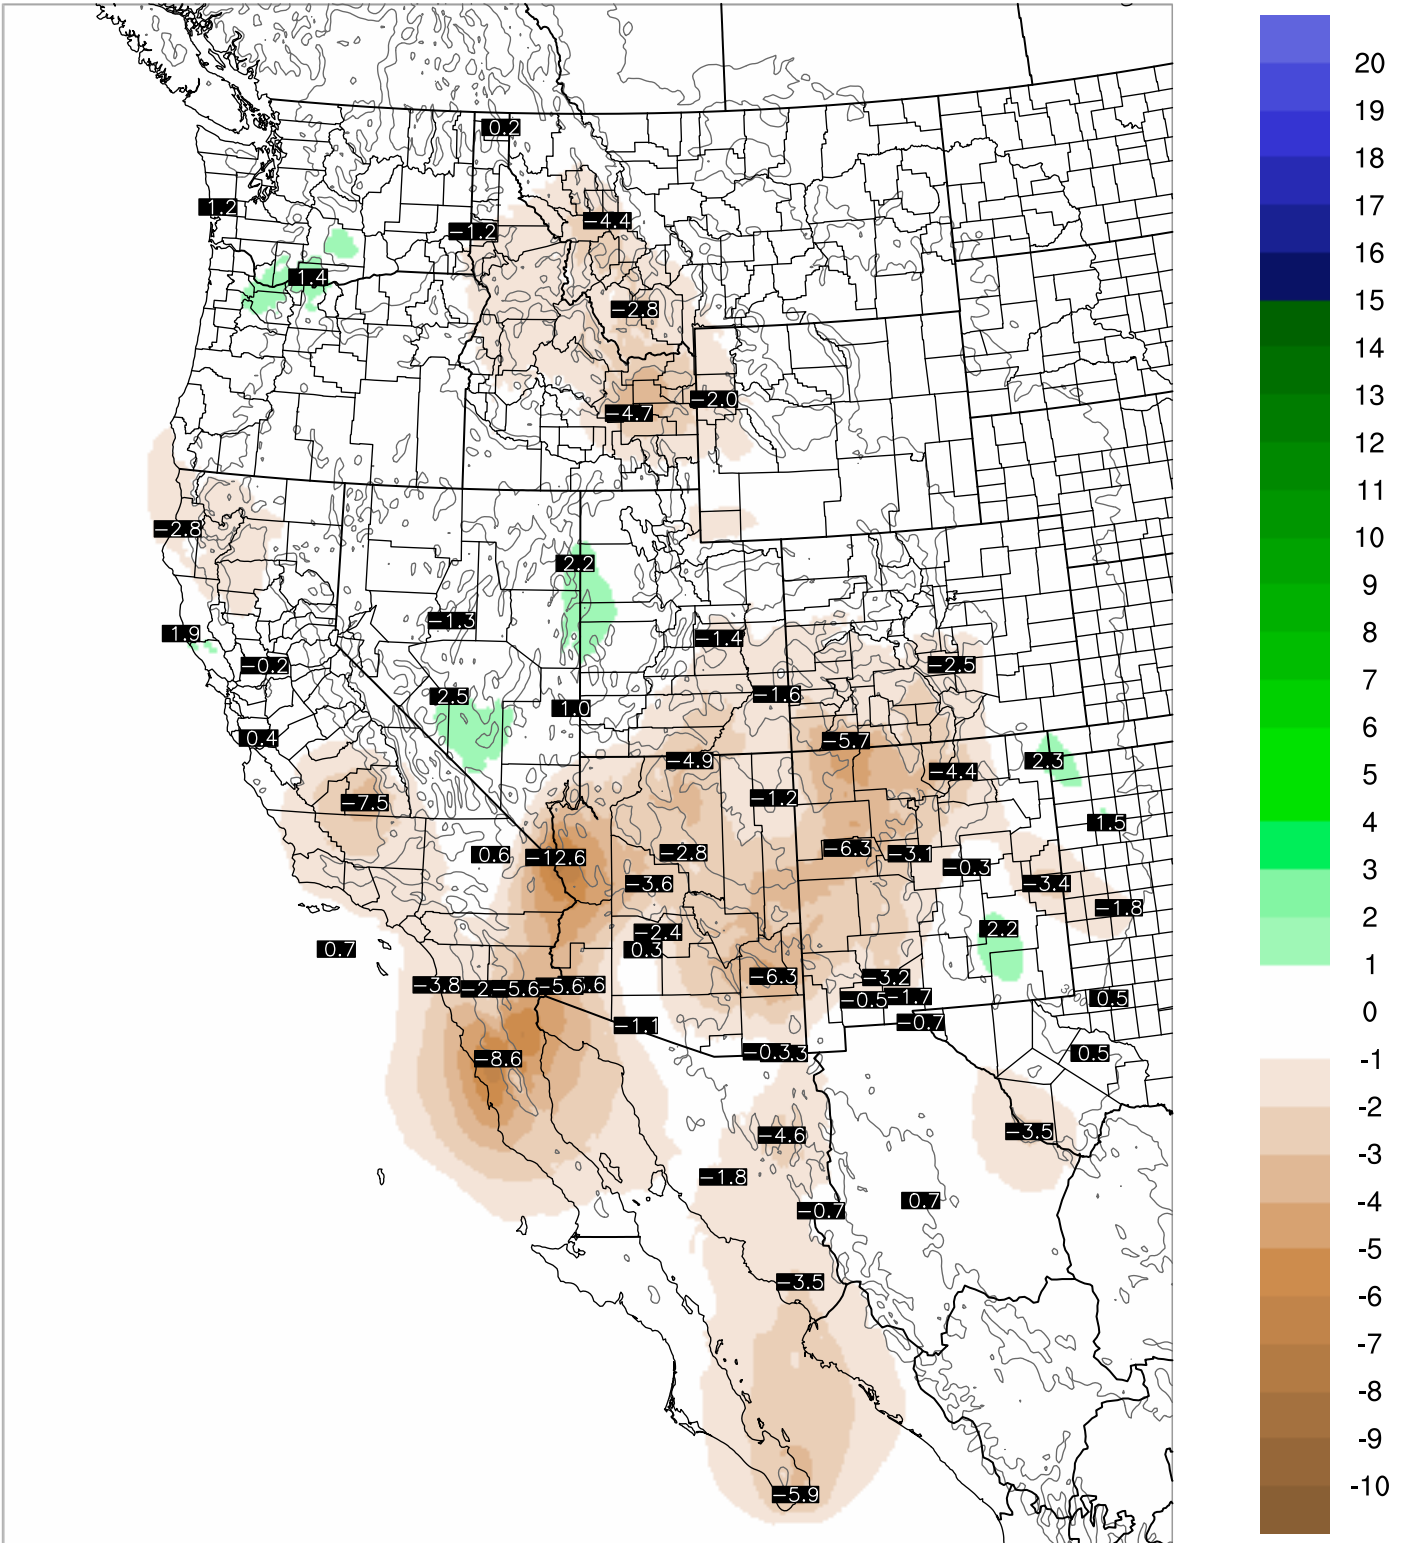

Corrected PWV 18 Jul 2018 5:45 UTC

PWV Error(mm) Obs-Init

Corrected PWV 18 Jul 2018 5:45 UTC

PWV Error(mm) Obs-Init