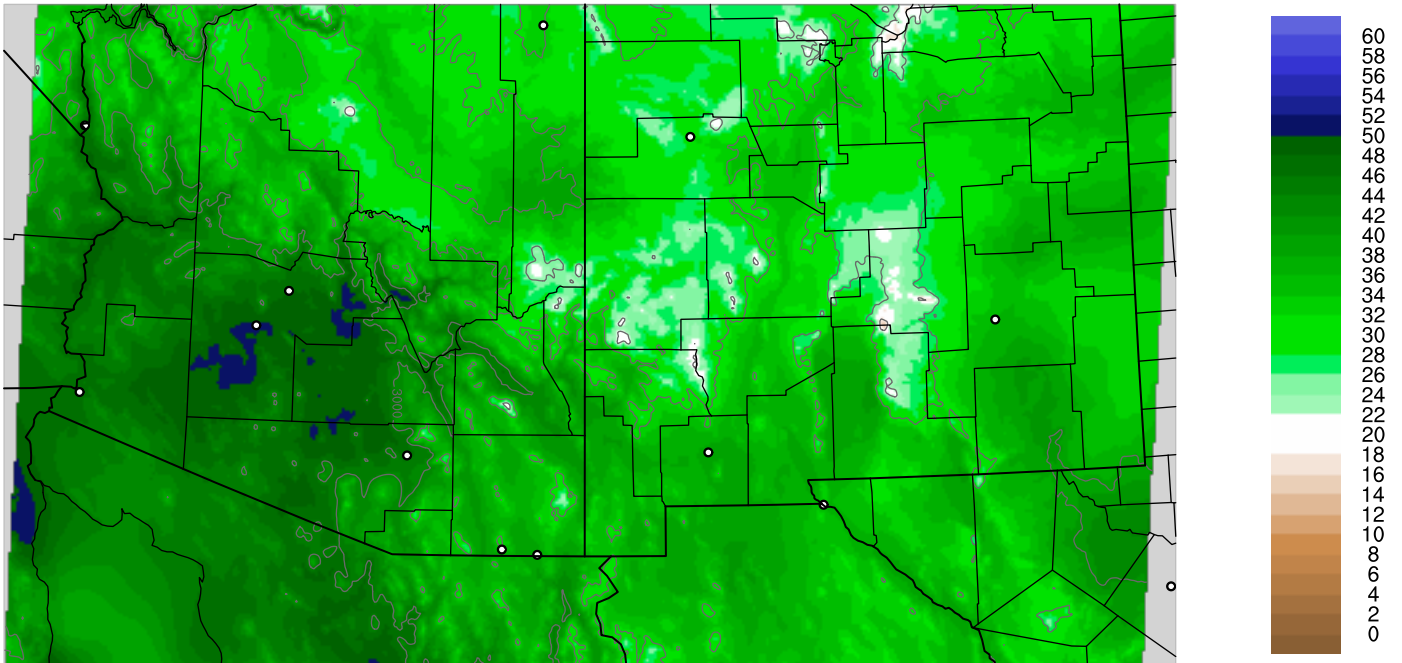

Corrected PWV 16 Jul 2018 5:45 UTC

PWV Error(mm) Obs-Init

Corrected PWV 16 Jul 2018 5:45 UTC

PWV Error(mm) Obs-Init