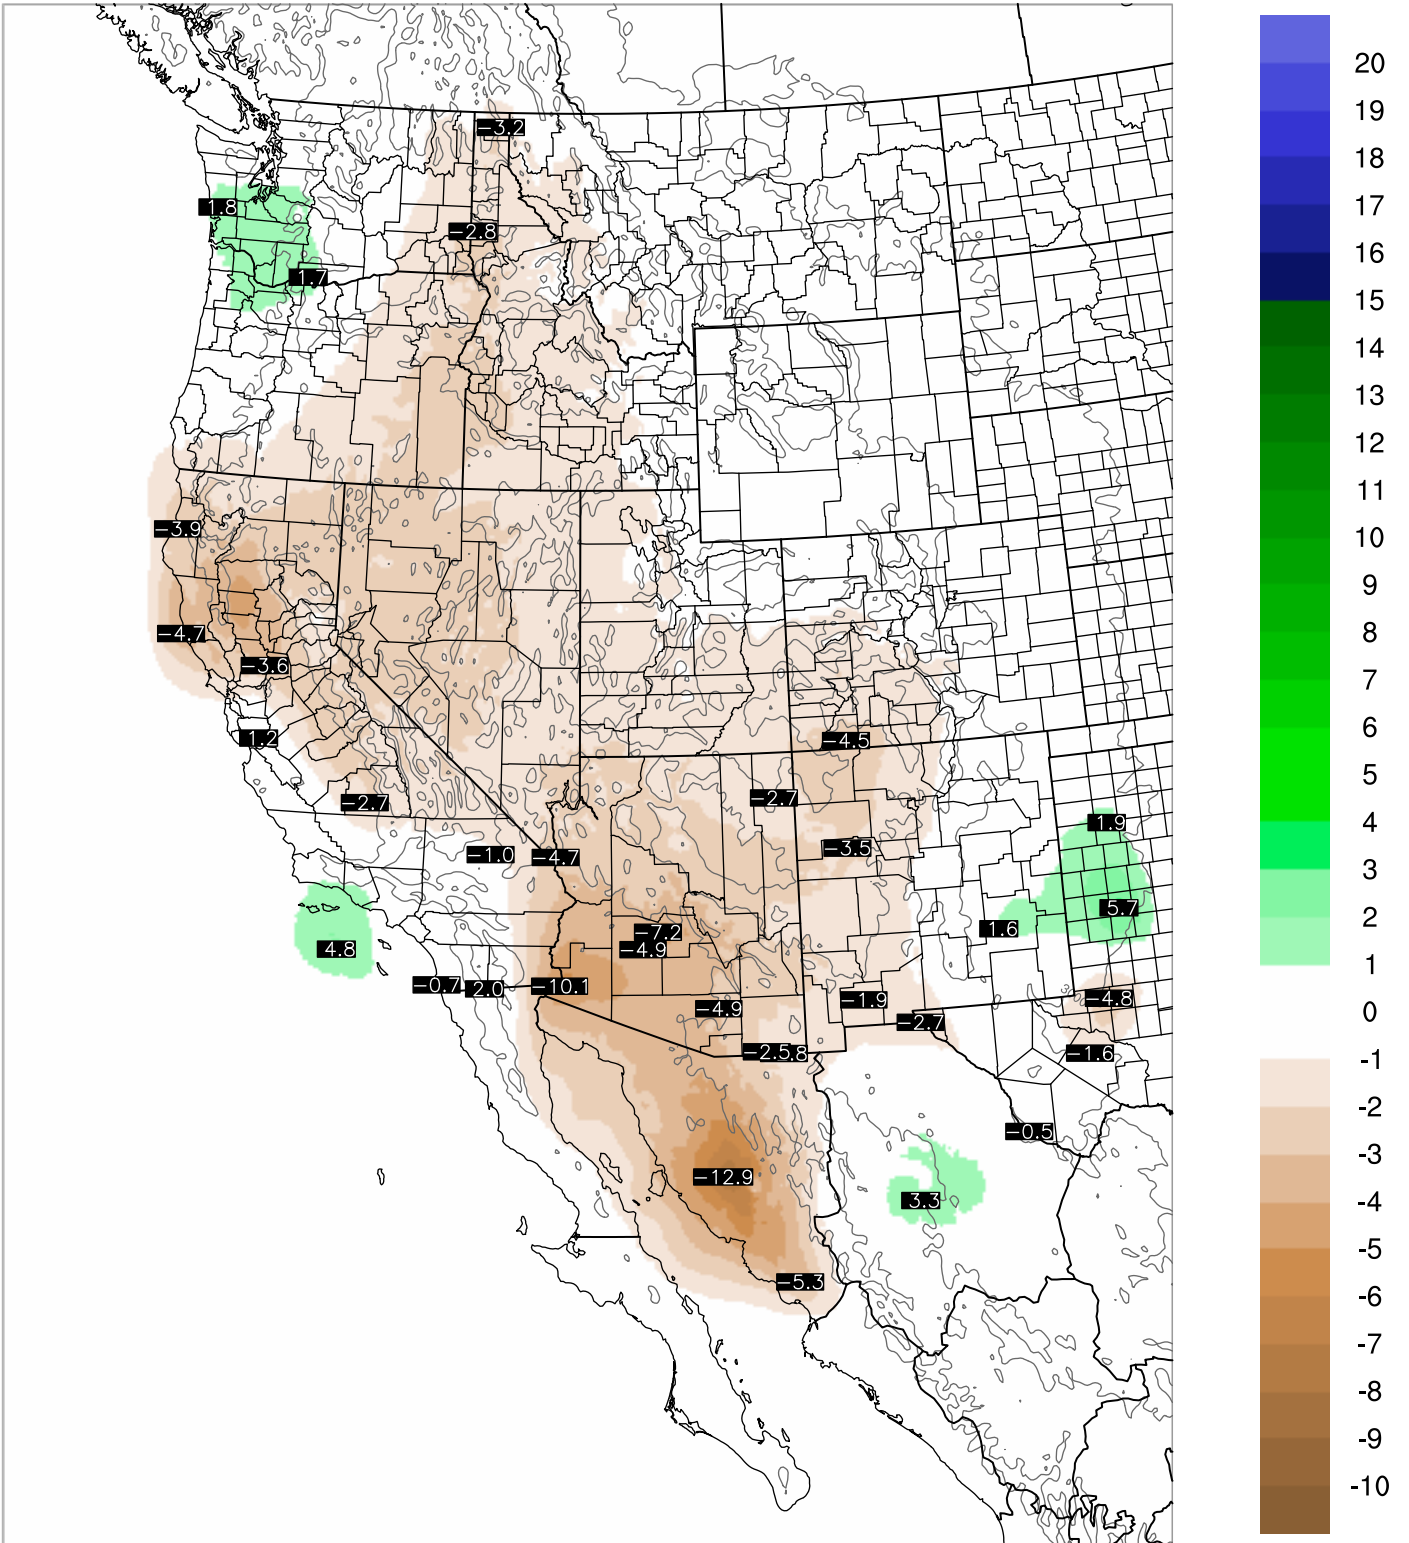

Corrected PWV 16 Jul 2018 5:45 UTC

PWV Error(mm) Obs-Init

Corrected PWV 16 Jul 2018 5:45 UTC

PWV Error(mm) Obs-Init