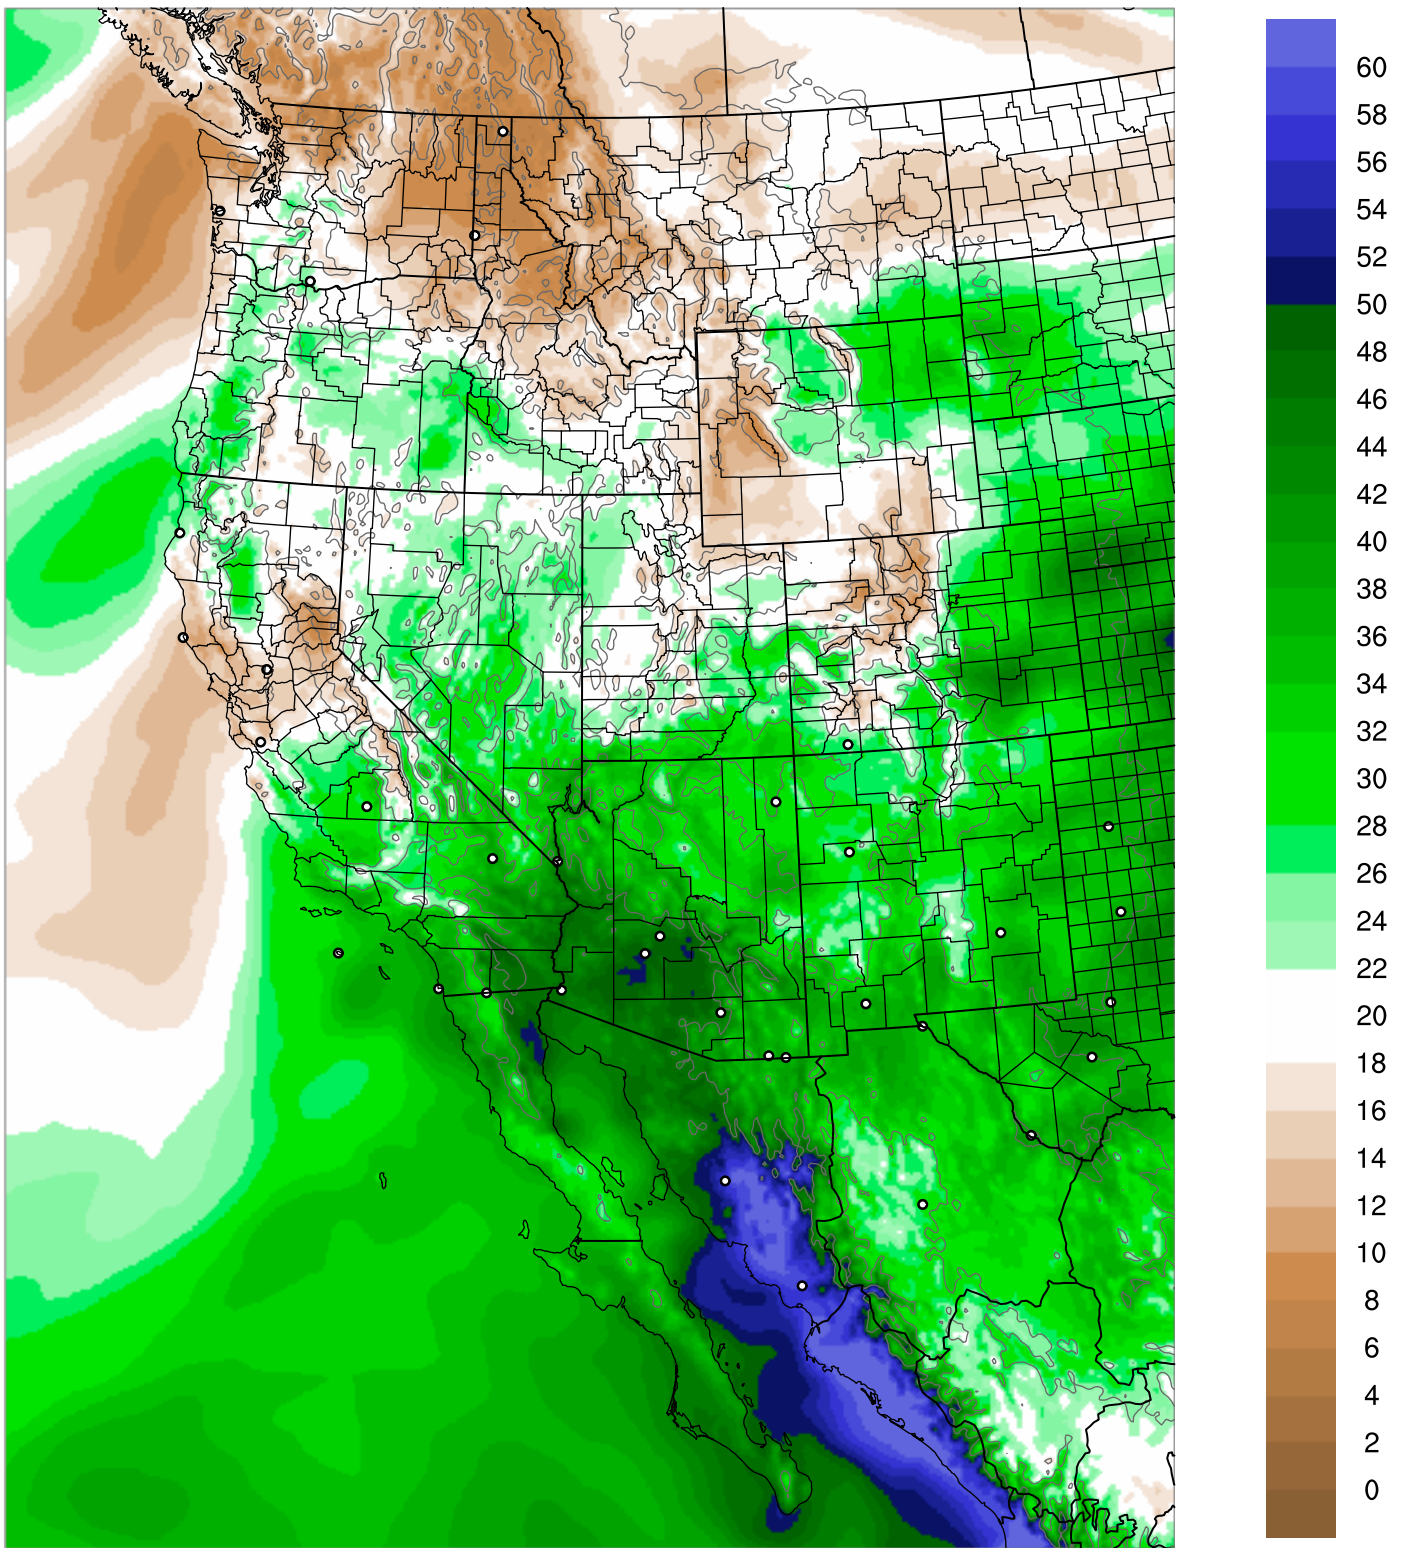

Corrected PWV 16 Jul 2018 5:45 UTC

PWV Error(mm) Obs-Init

Corrected PWV 16 Jul 2018 5:45 UTC

PWV Error(mm) Obs-Init