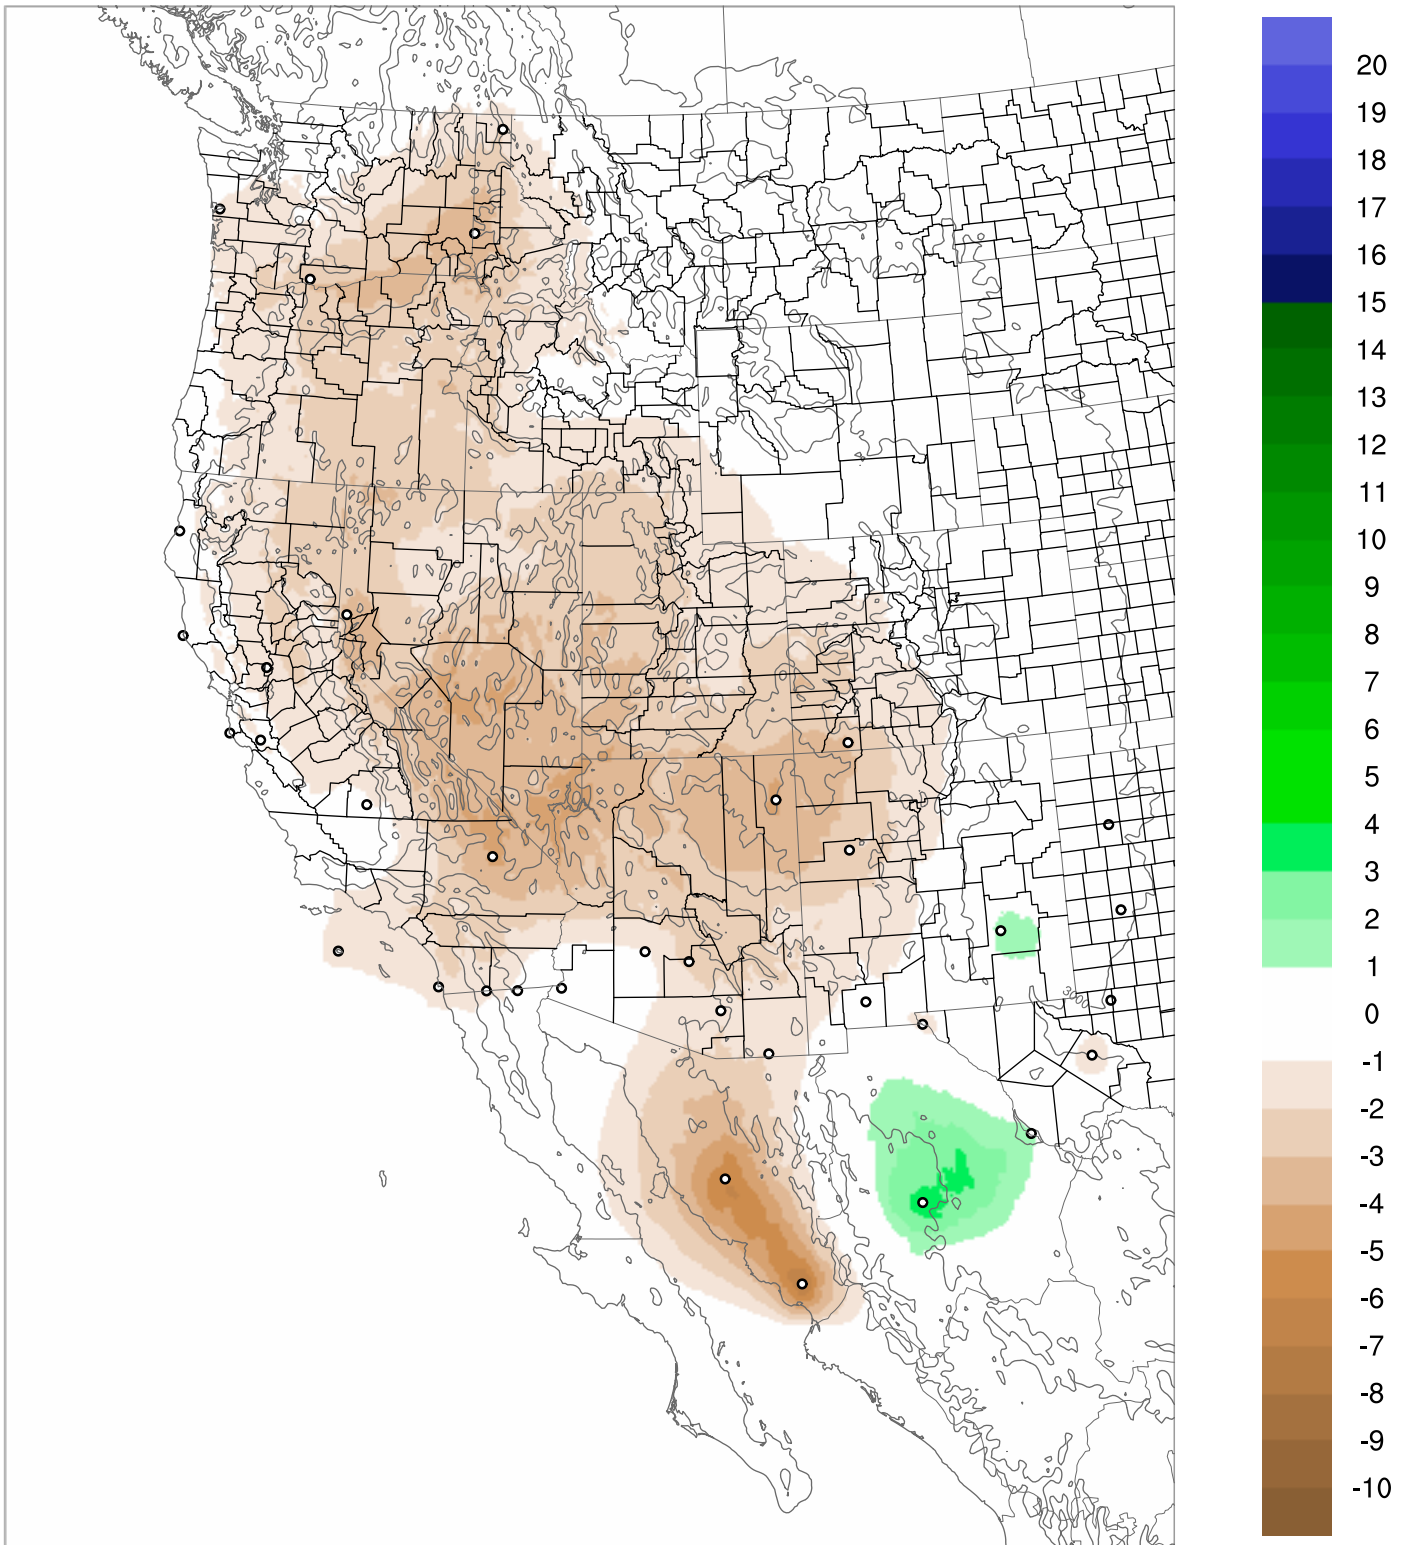

Corrected PWV 11 Jul 2018 5:45 UTC

PWV Error(mm) Obs-Init

Corrected PWV 11 Jul 2018 5:45 UTC

PWV Error(mm) Obs-Init