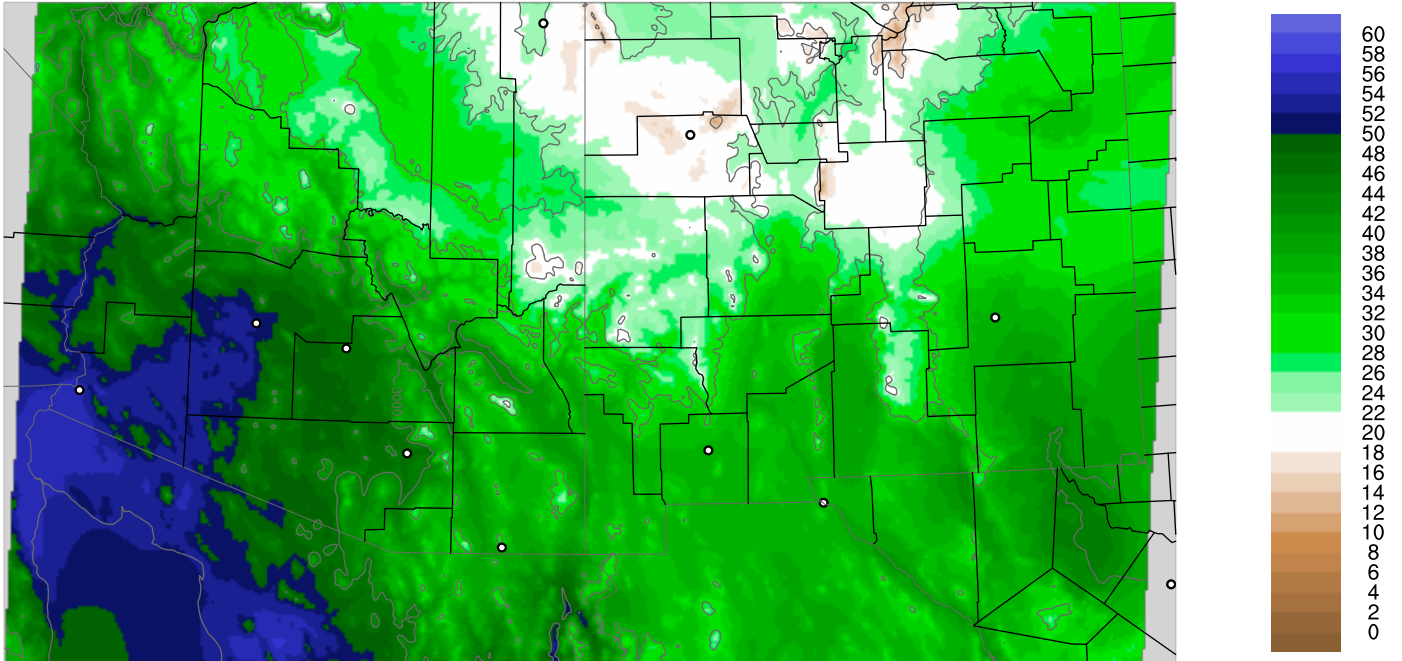

Corrected PWV 11 Jul 2018 5:45 UTC

PWV Error(mm) Obs-Init

Corrected PWV 11 Jul 2018 5:45 UTC

PWV Error(mm) Obs-Init