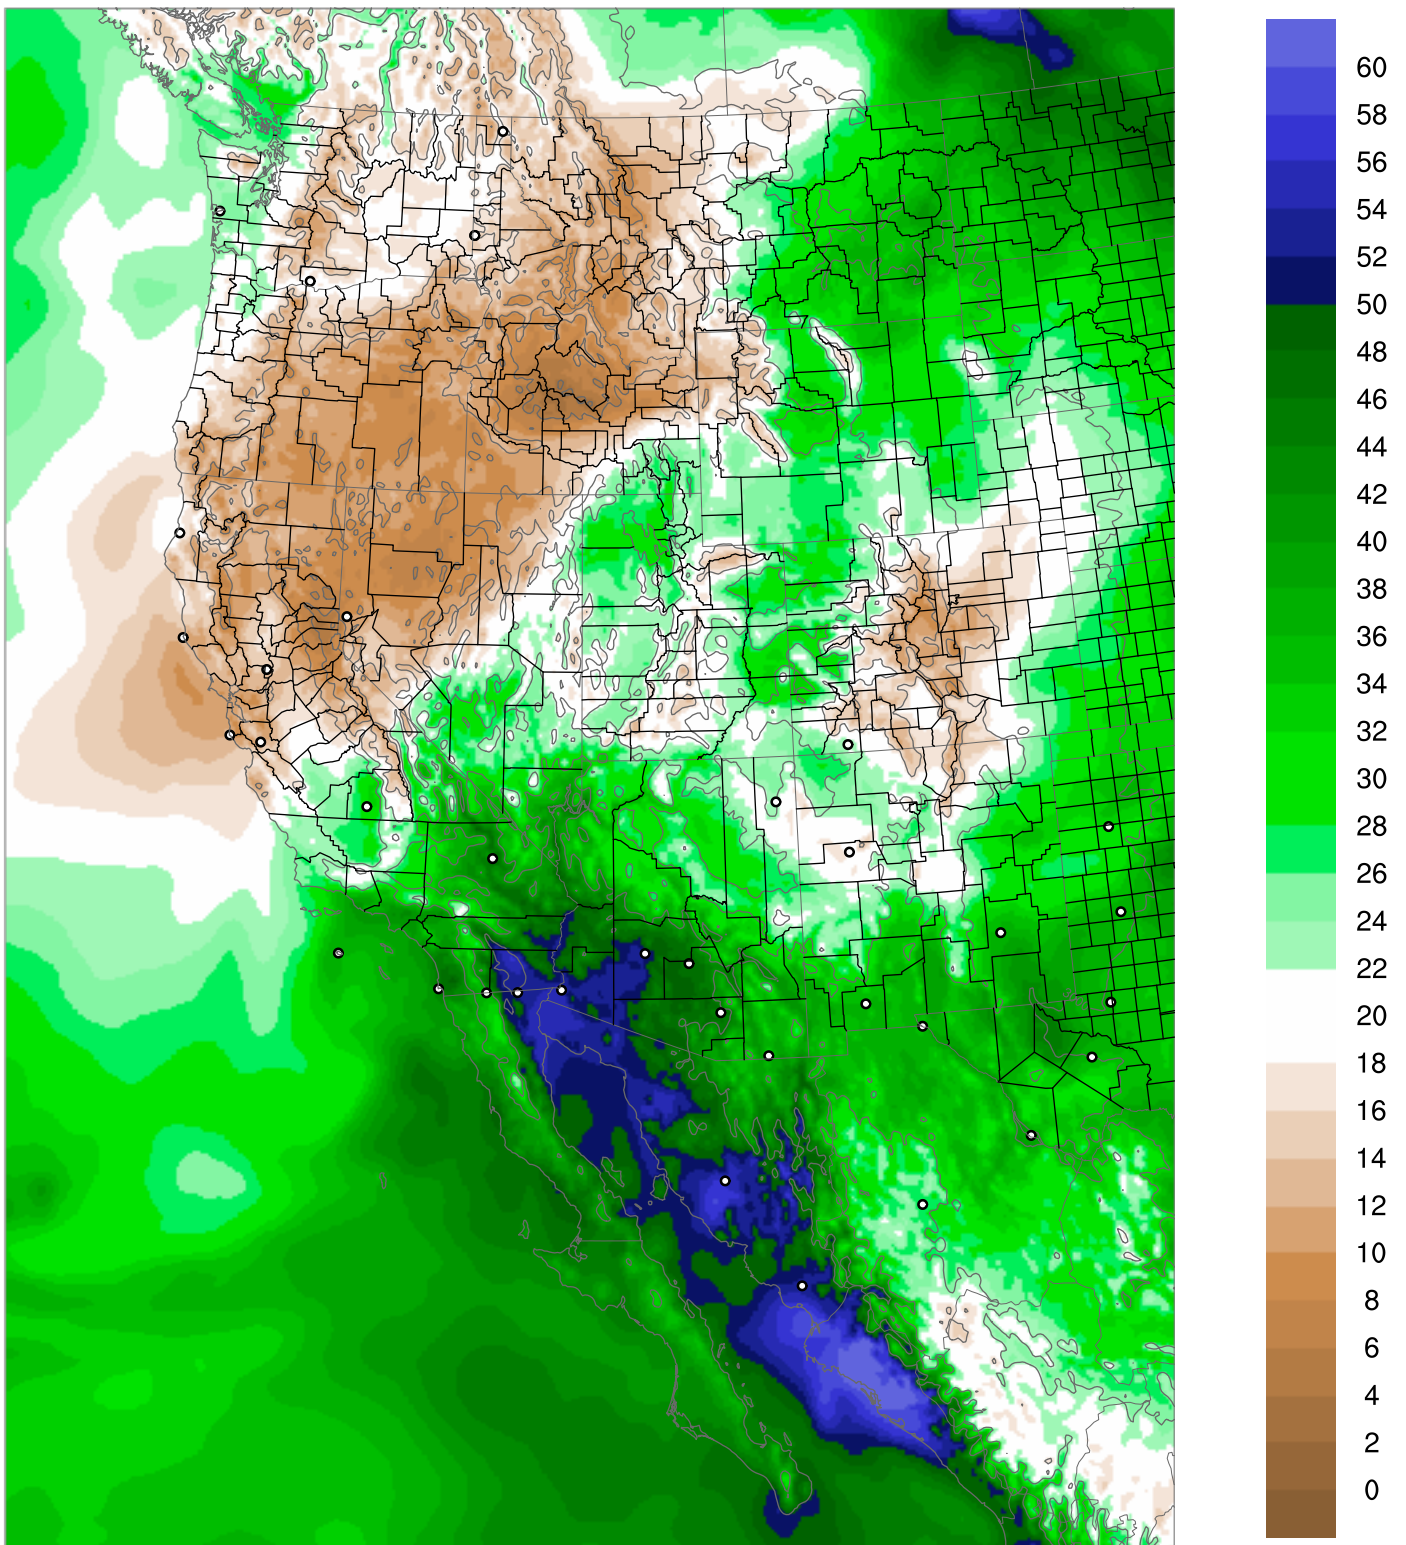

Corrected PWV 11 Jul 2018 5:45 UTC

PWV Error(mm) Obs-Init

Corrected PWV 11 Jul 2018 5:45 UTC

PWV Error(mm) Obs-Init