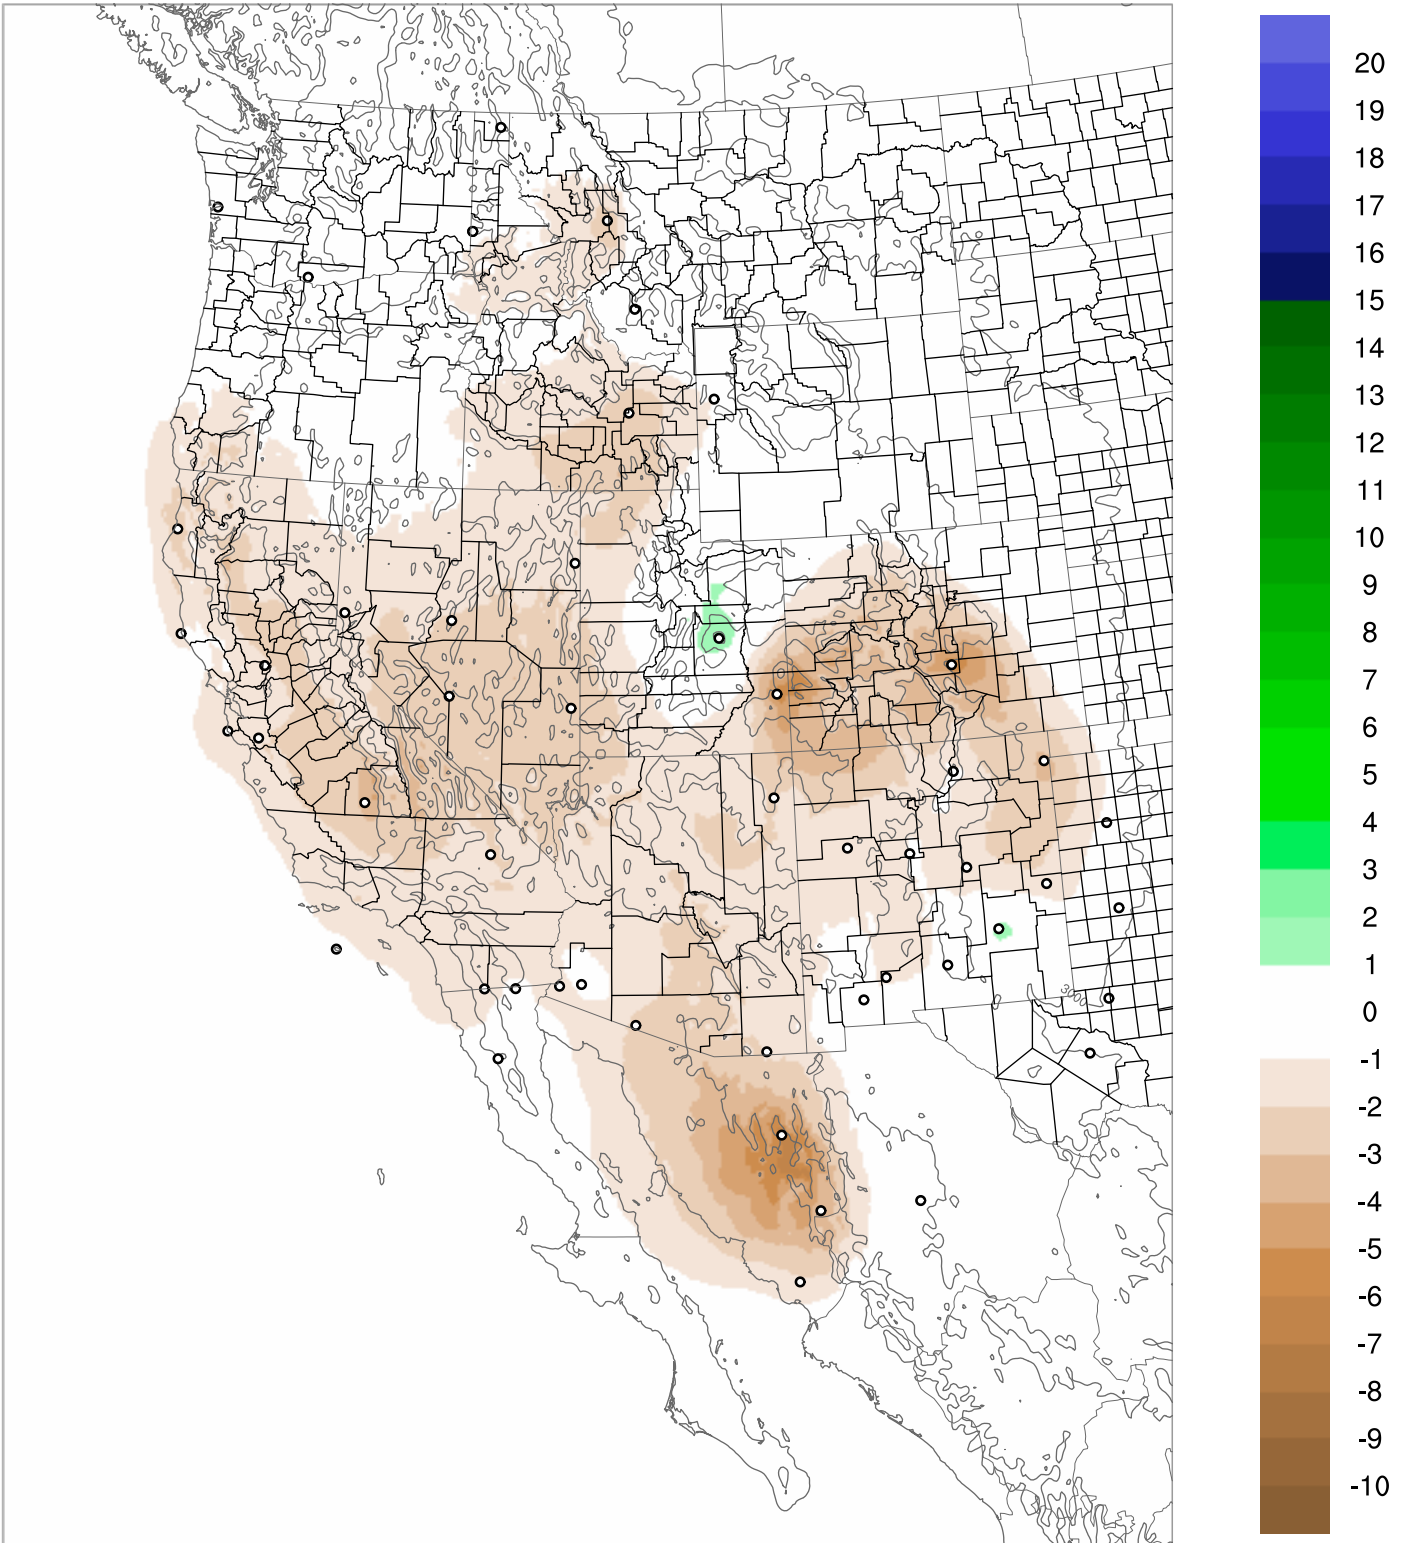

# Corrected PWV 9 Jul 2018 5:45 UTC

# PWV Error(mm) Obs-Init

Corrected PWV 9 Jul 2018 5:45 UTC

PWV Error(mm) Obs-Init