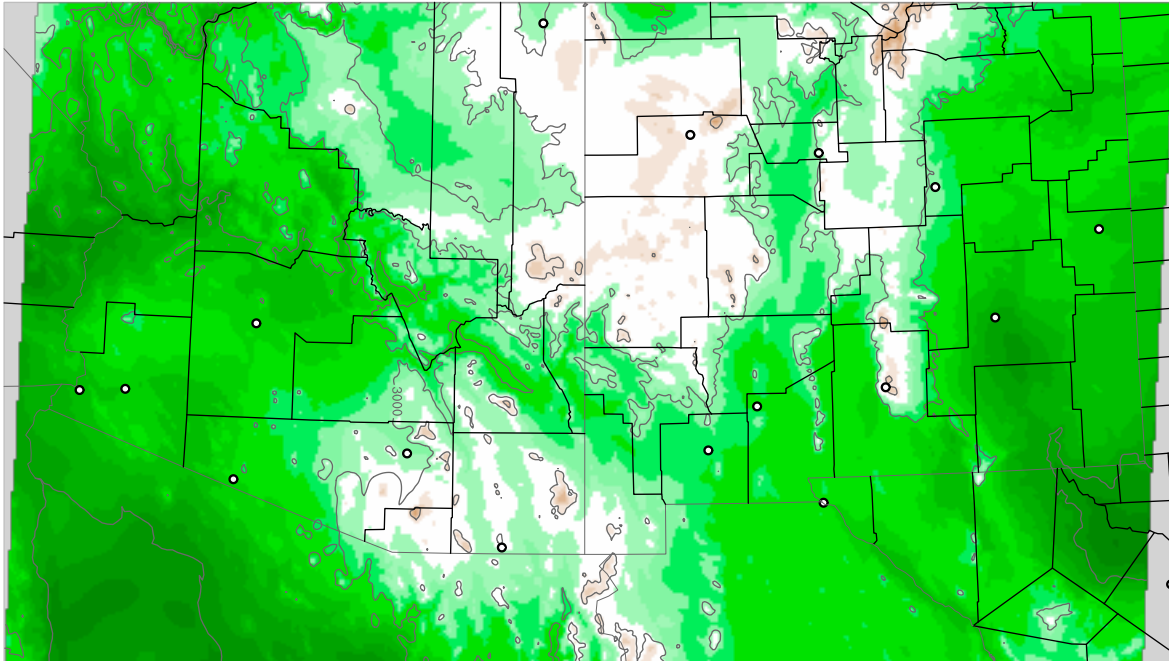

Corrected PWV 7 Jul 2018 5:45 UTC

PWV Error(mm) Obs-Init

Corrected PWV 7 Jul 2018 5:45 UTC

PWV Error(mm) Obs-Init