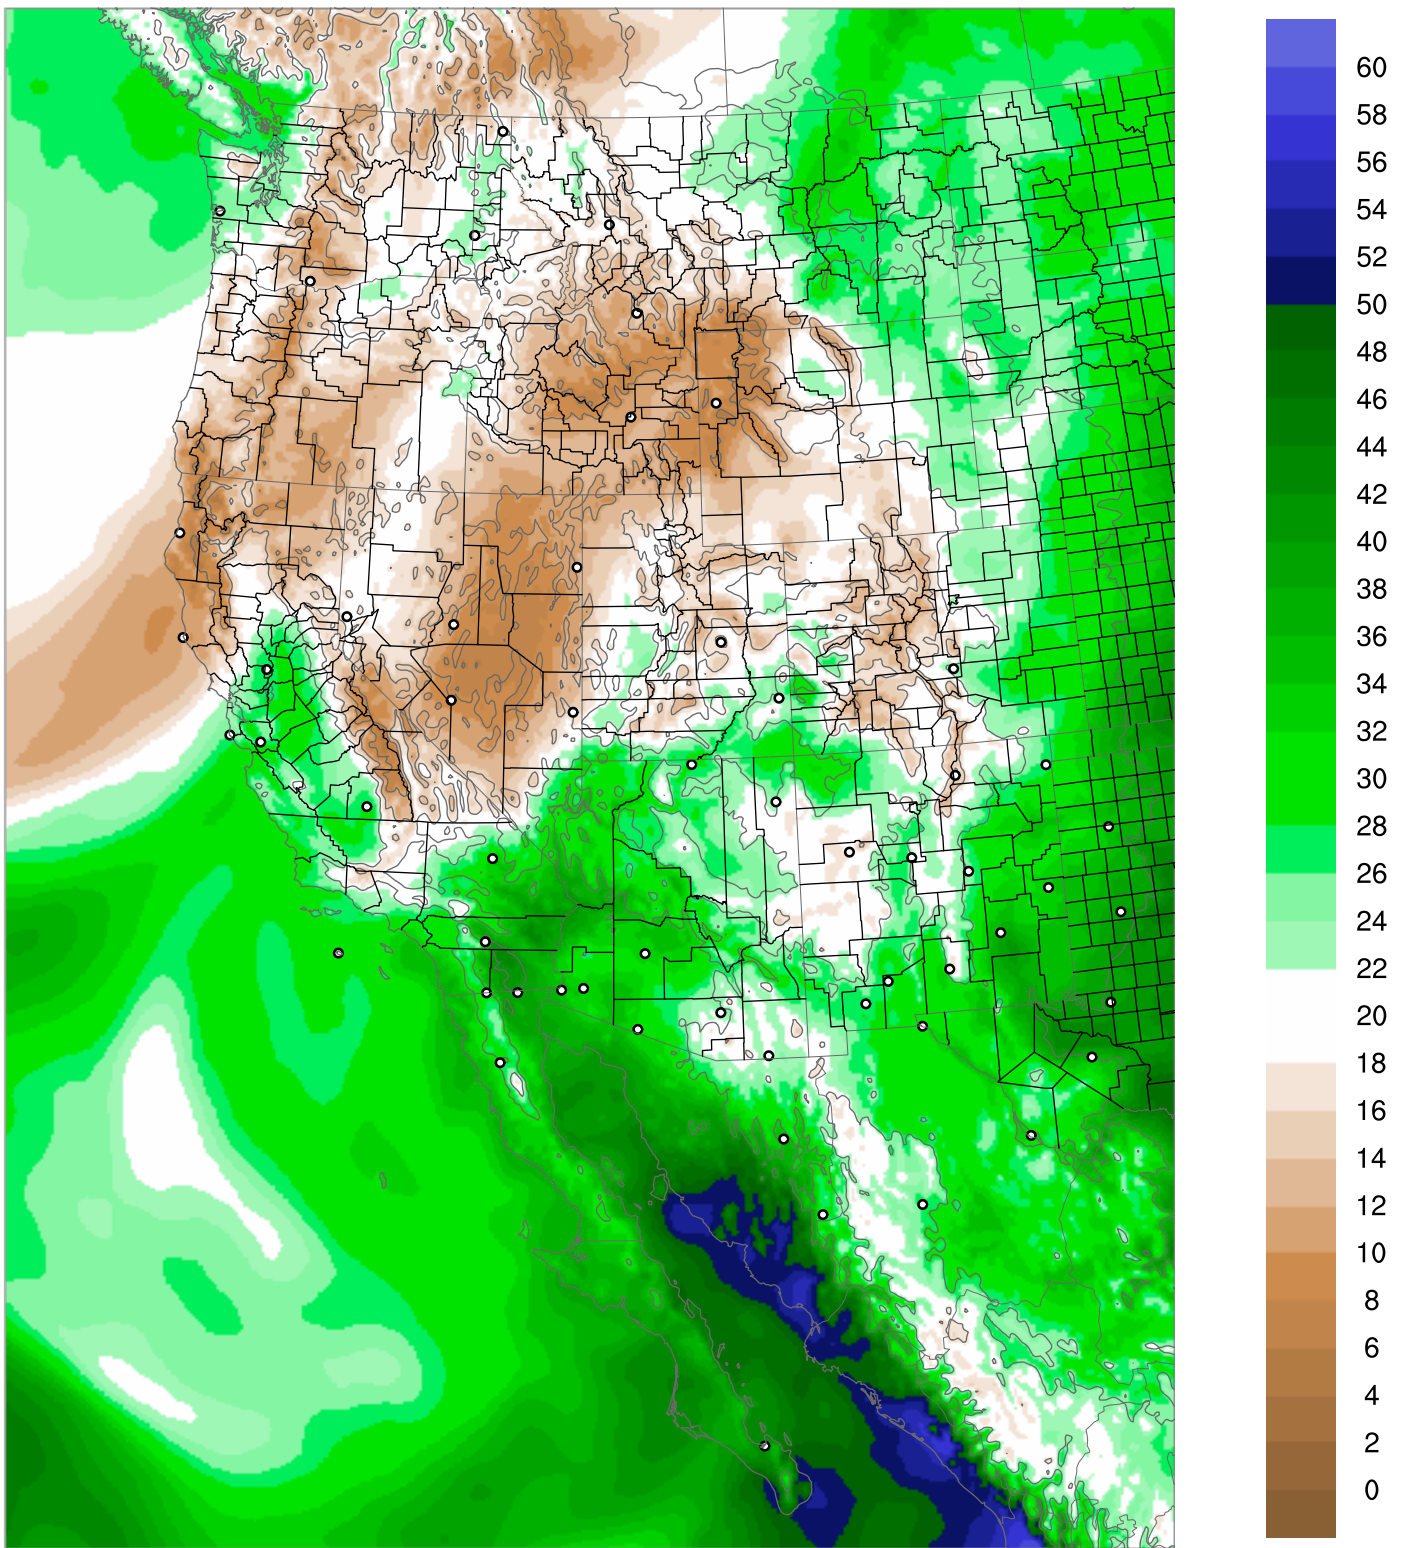

Corrected PWV 7 Jul 2018 5:45 UTC

PWV Error(mm) Obs-Init

Corrected PWV 7 Jul 2018 5:45 UTC

PWV Error(mm) Obs-Init