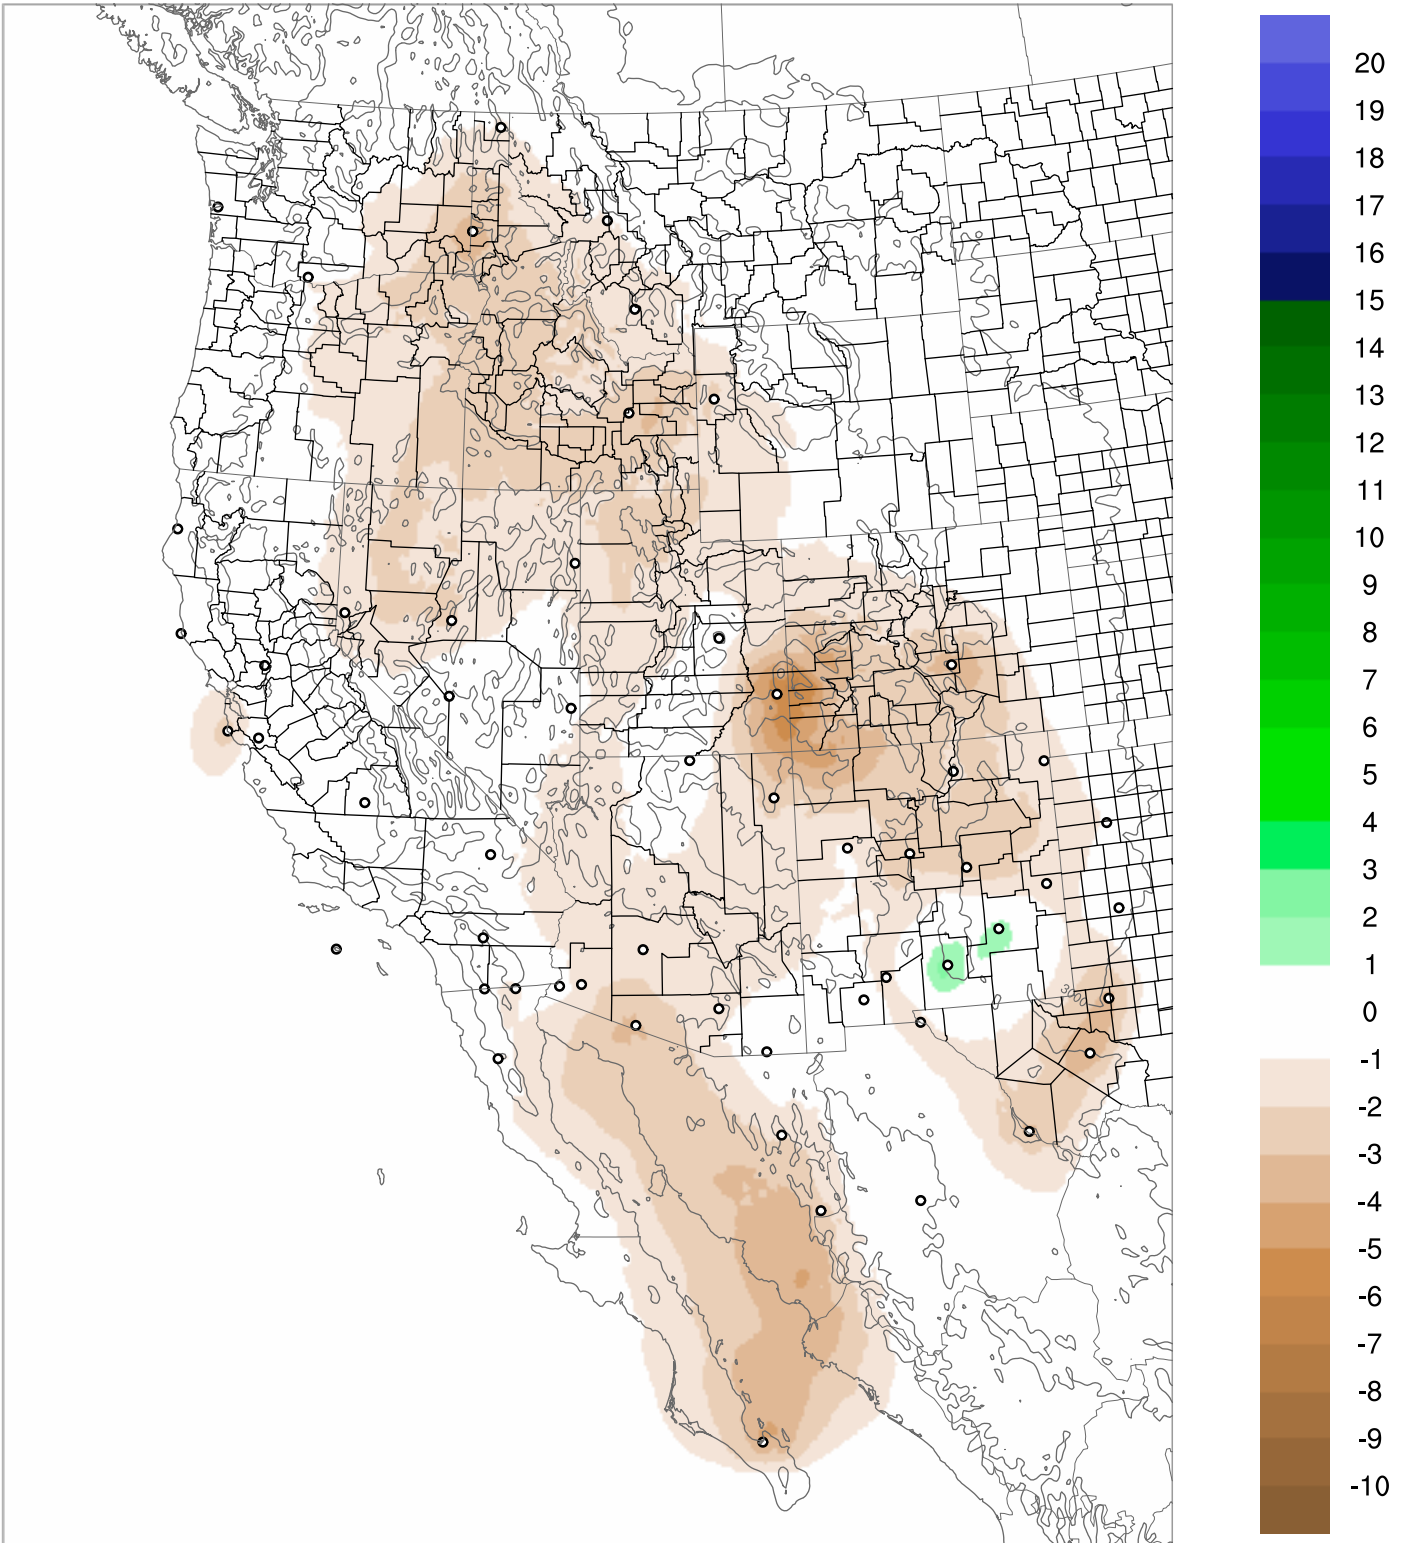

Corrected PWV 7 Jul 2018 5:45 UTC

PWV Error(mm) Obs-Init

Corrected PWV 7 Jul 2018 5:45 UTC

PWV Error(mm) Obs-Init