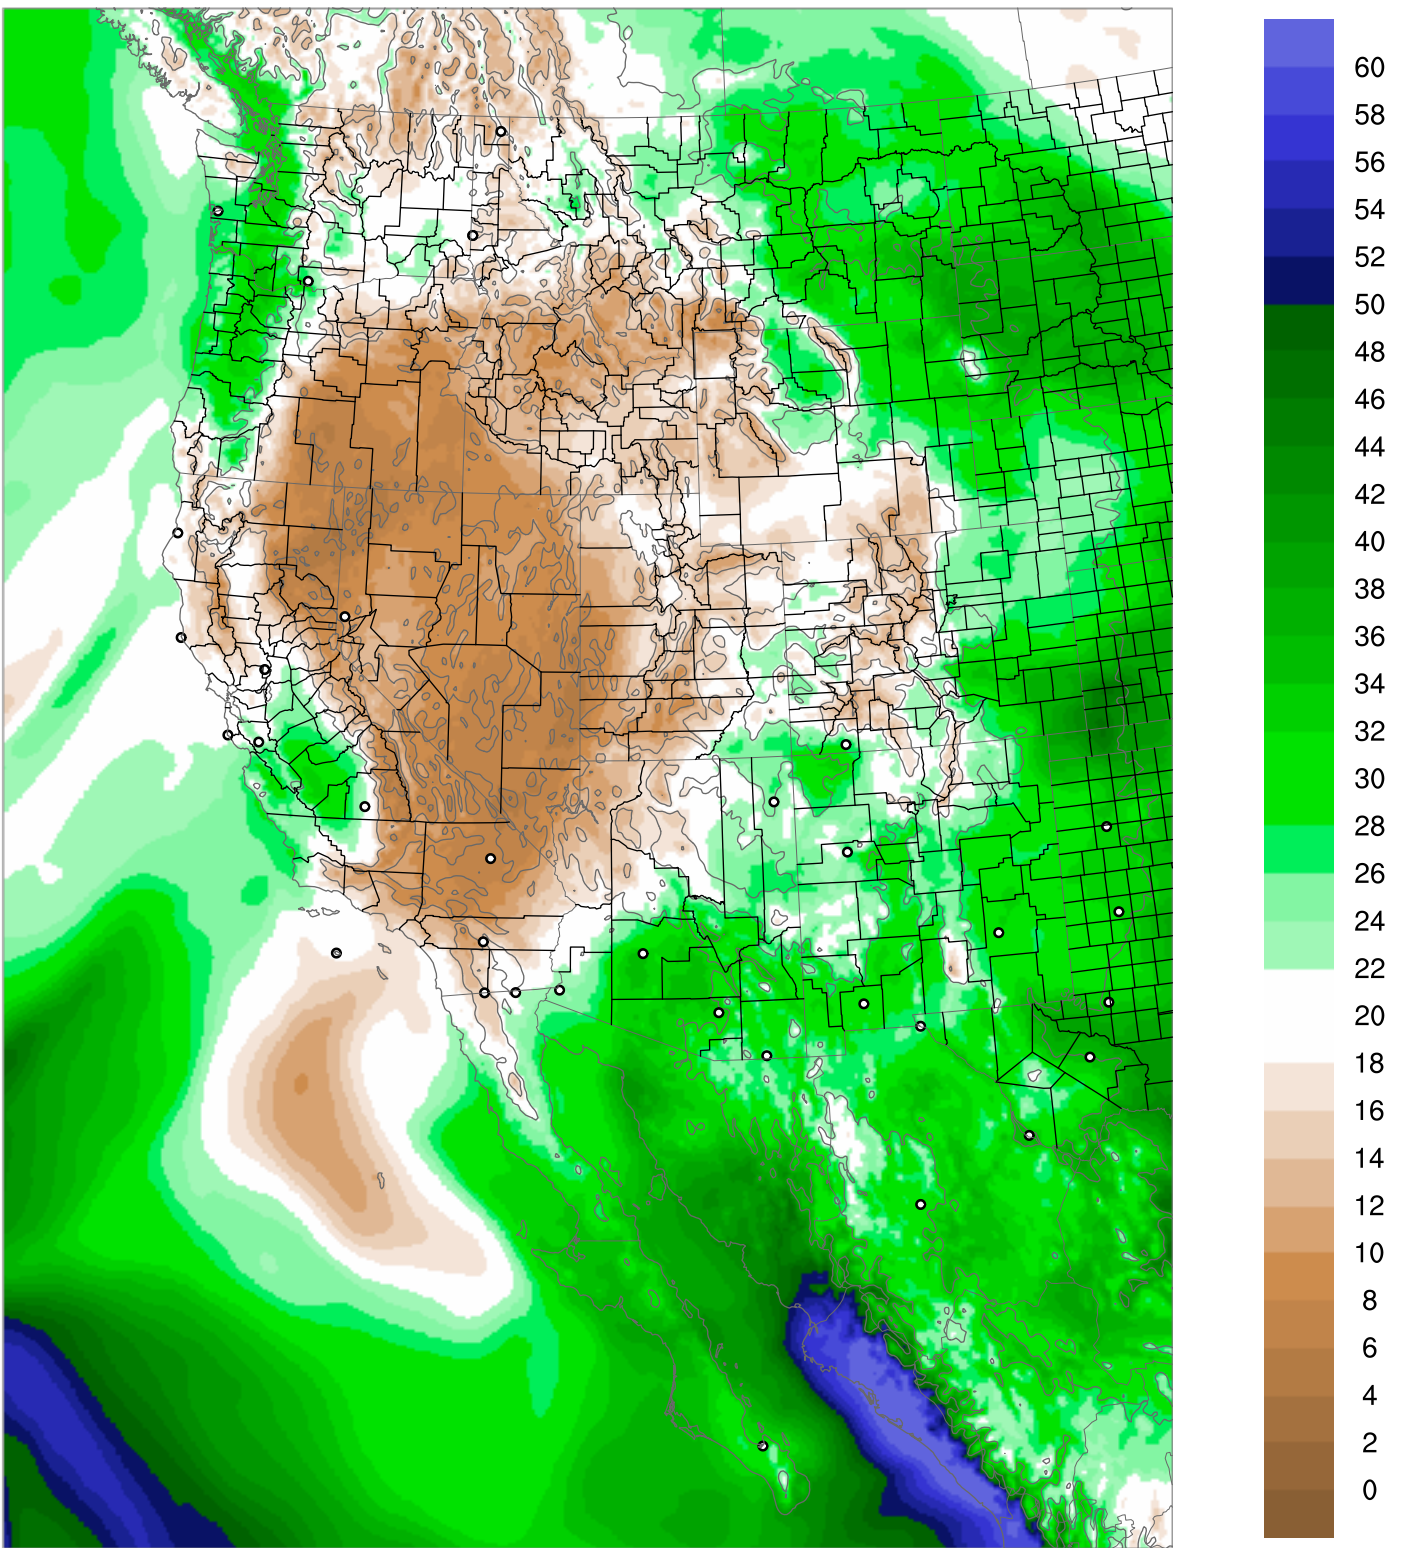

Corrected PWV 6 Jul 2018 5:45 UTC

PWV Error(mm) Obs-Init

Corrected PWV 6 Jul 2018 5:45 UTC

PWV Error(mm) Obs-Init