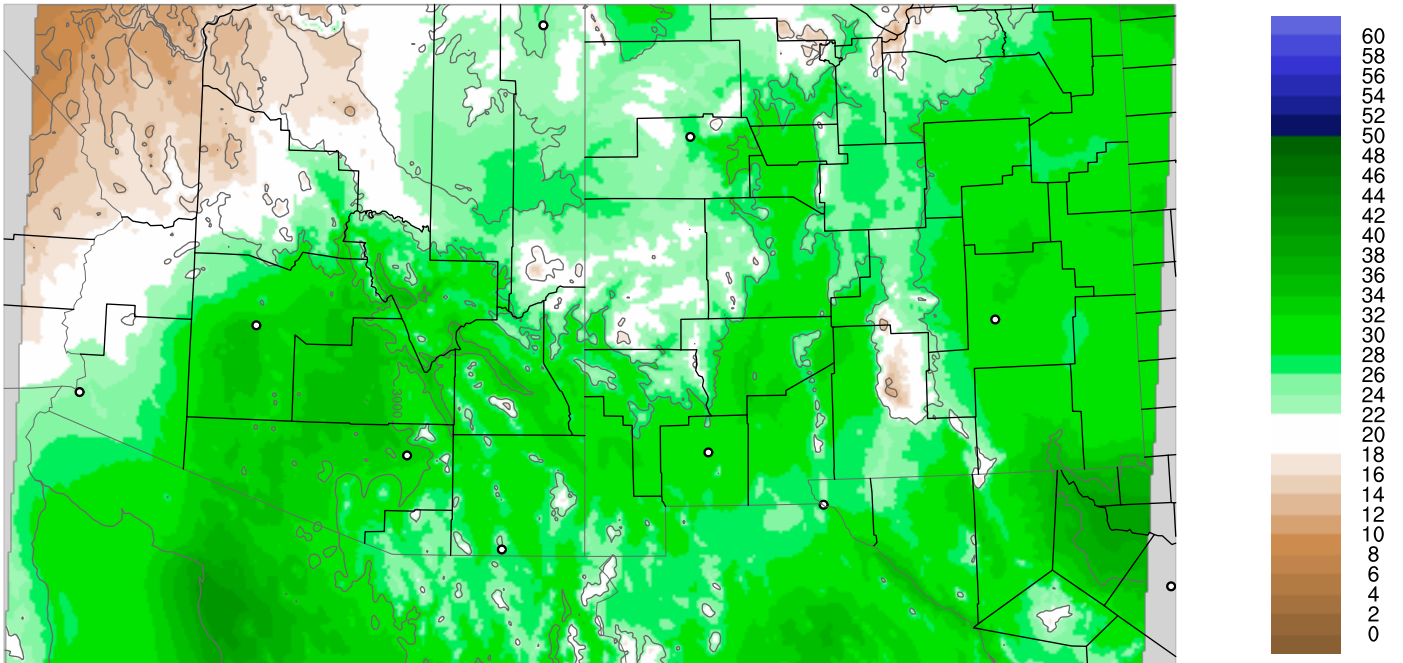

Corrected PWV 6 Jul 2018 5:45 UTC

PWV Error(mm) Obs-Init

Corrected PWV 6 Jul 2018 5:45 UTC

PWV Error(mm) Obs-Init