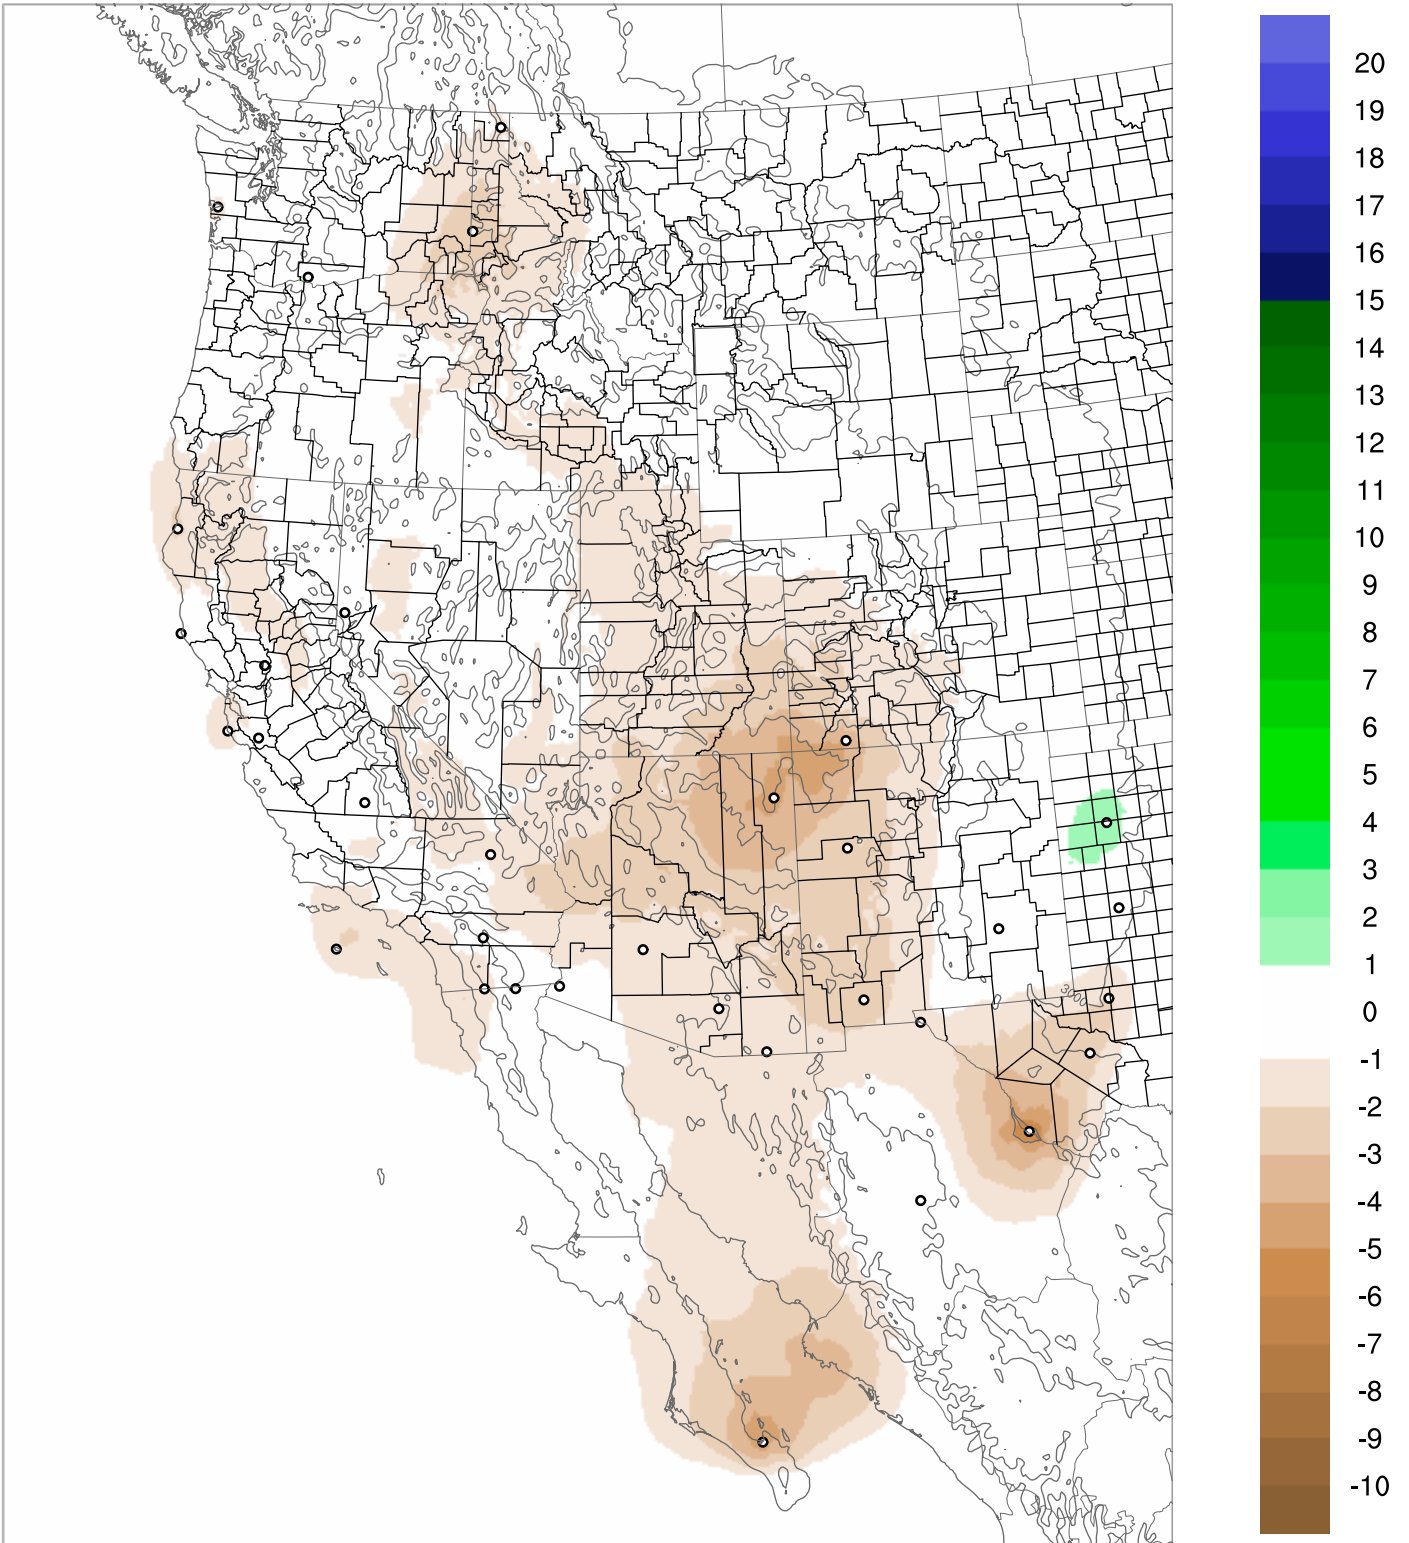

Corrected PWV 6 Jul 2018 5:45 UTC

PWV Error(mm) Obs-Init

Corrected PWV 6 Jul 2018 5:45 UTC

PWV Error(mm) Obs-Init