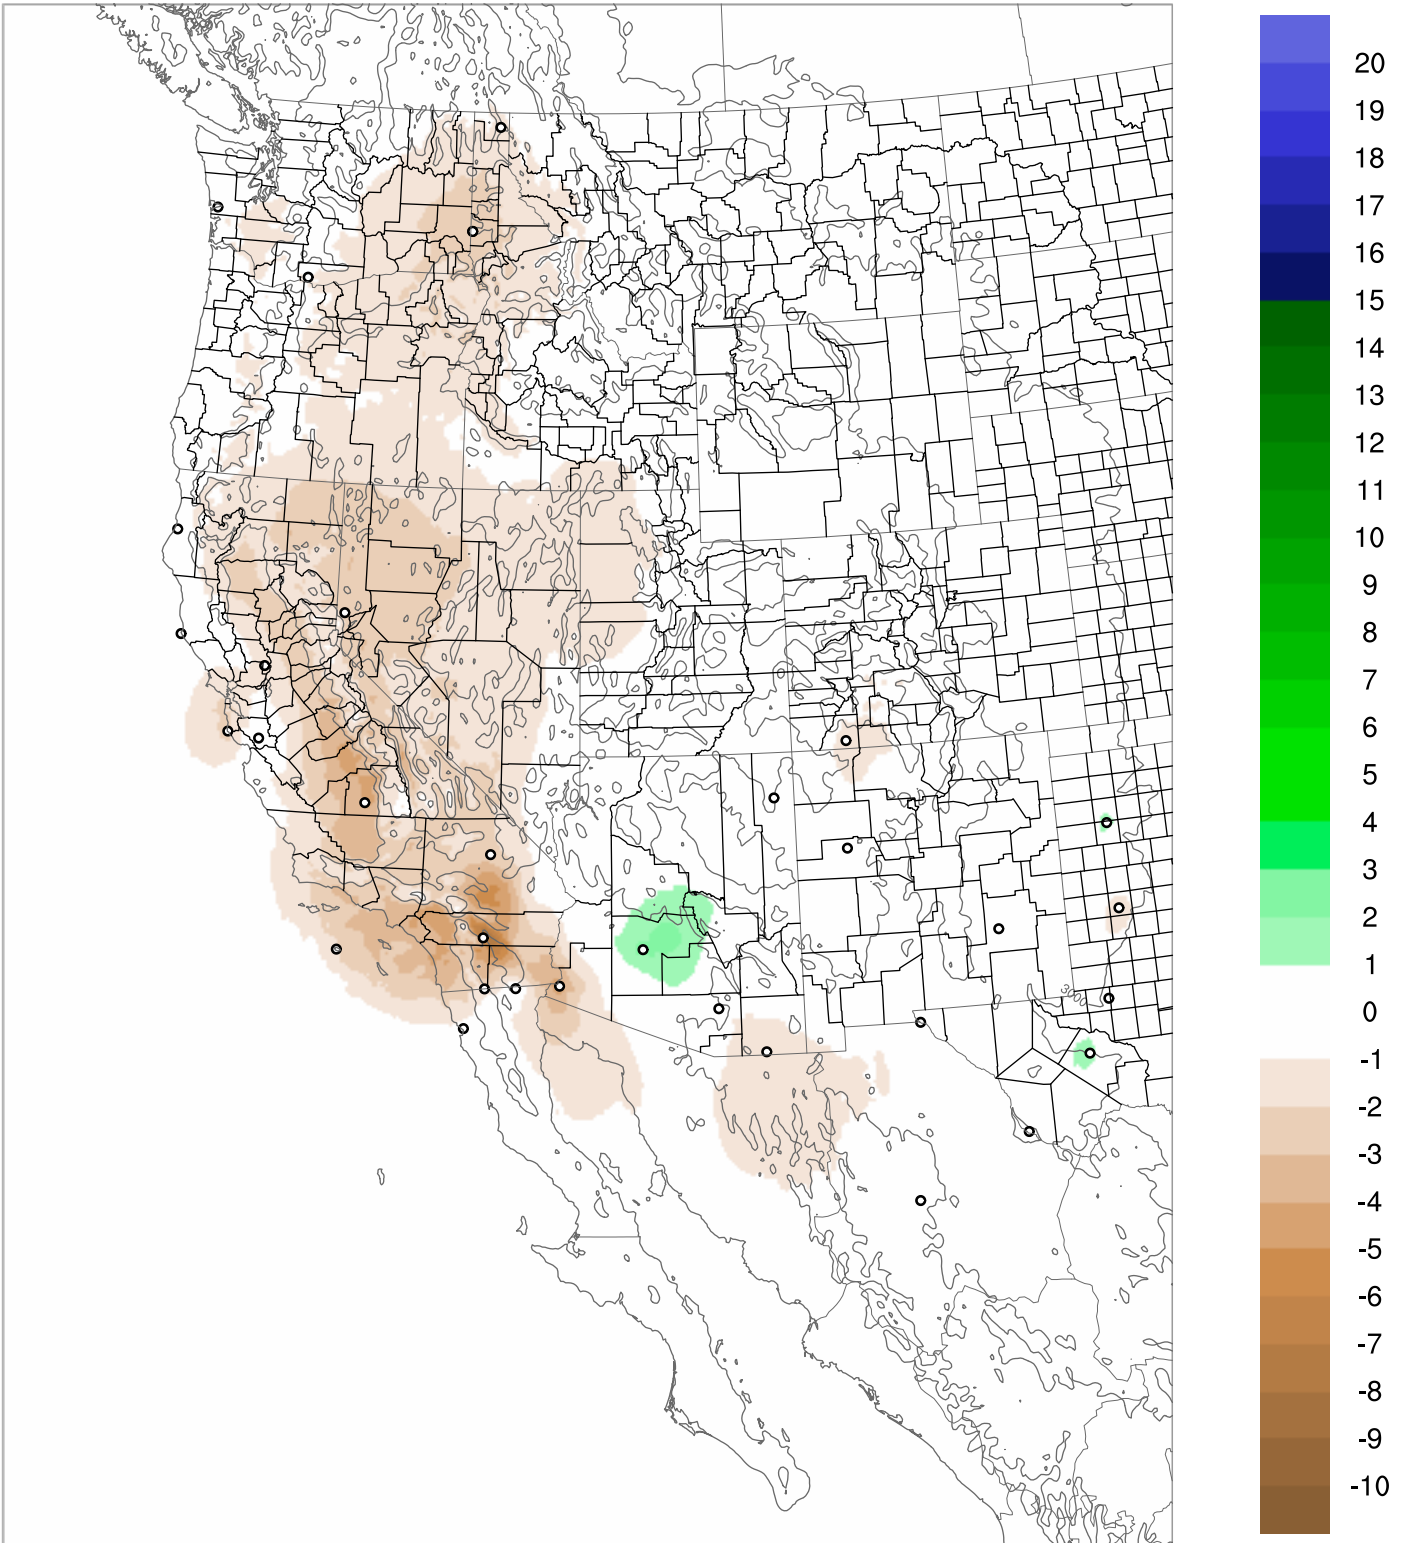

Corrected PWV 4 Jul 2018 5:45 UTC

PWV Error(mm) Obs-Init

Corrected PWV 4 Jul 2018 5:45 UTC

PWV Error(mm) Obs-Init