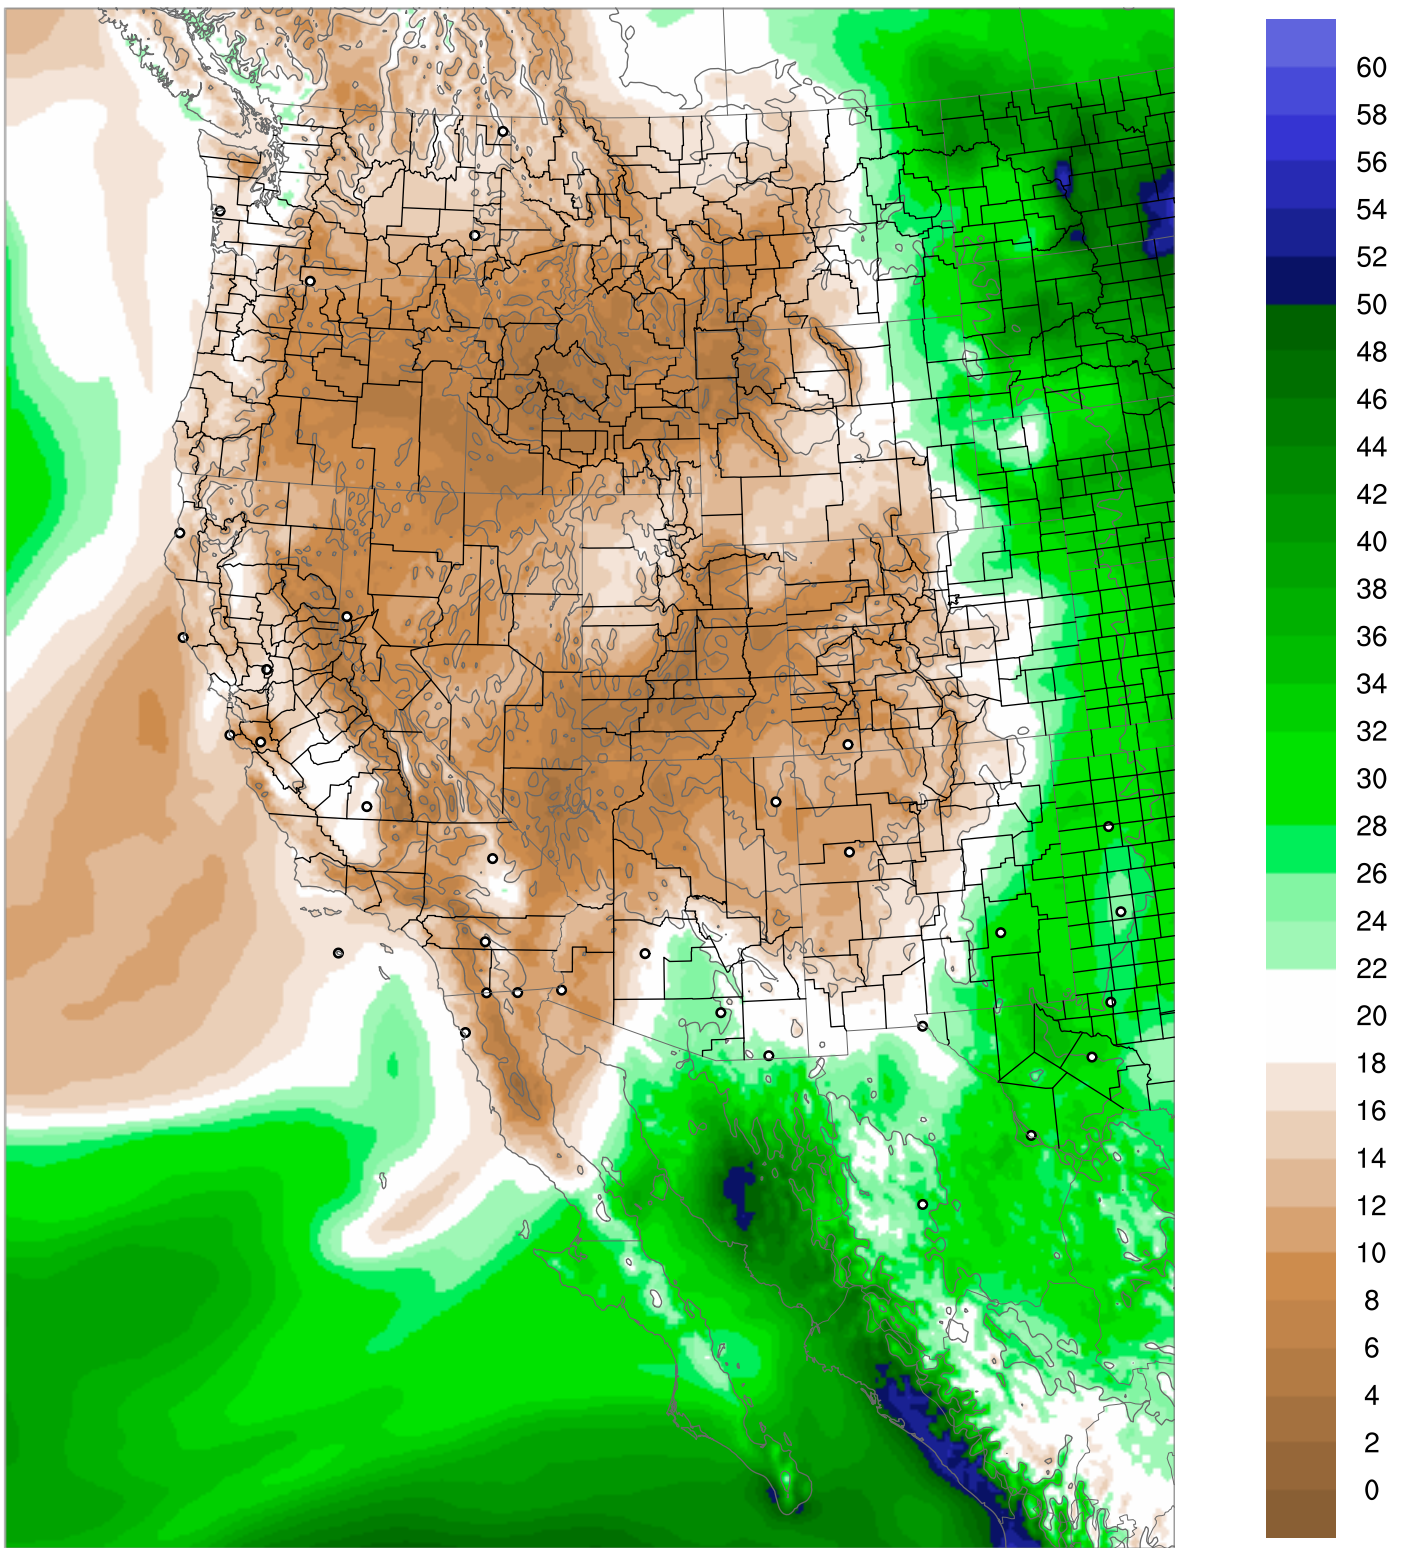

Corrected PWV 4 Jul 2018 5:45 UTC

PWV Error(mm) Obs-Init

Corrected PWV 4 Jul 2018 5:45 UTC

PWV Error(mm) Obs-Init