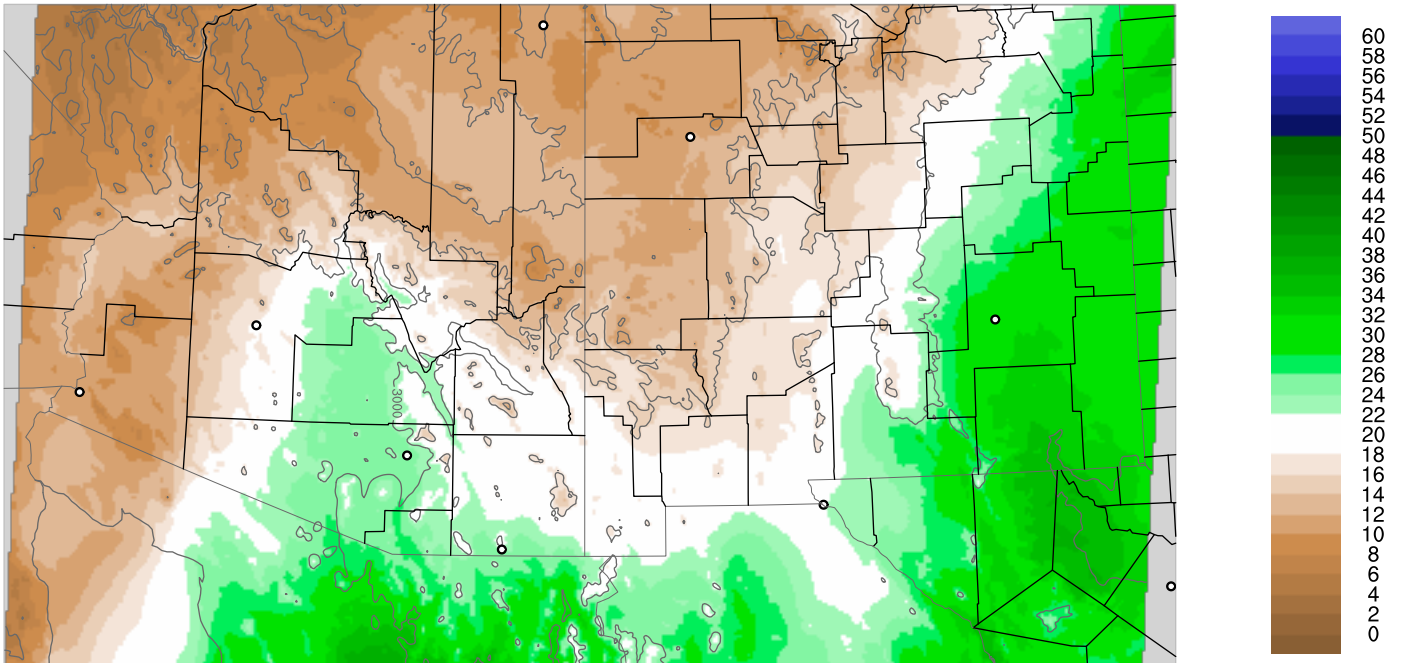

Corrected PWV 4 Jul 2018 5:45 UTC

PWV Error(mm) Obs-Init

Corrected PWV 4 Jul 2018 5:45 UTC

PWV Error(mm) Obs-Init