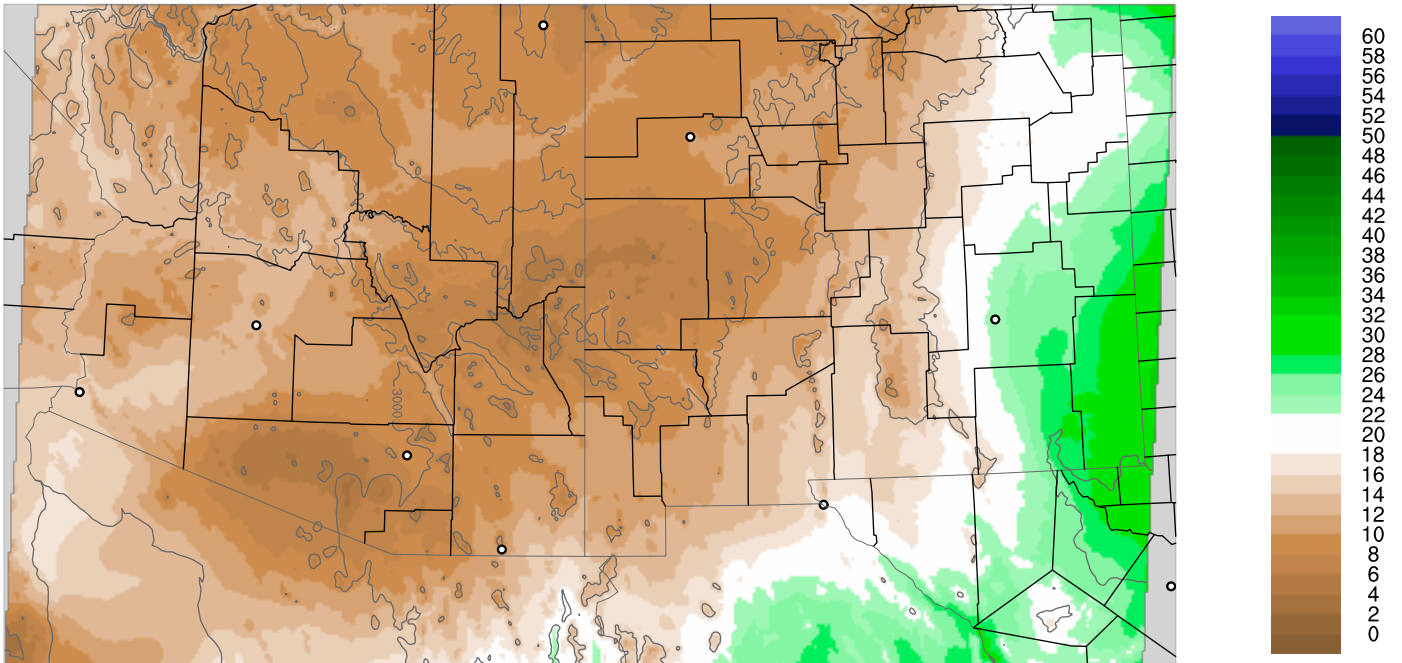

Corrected PWV 1 Jul 2018 5:45 UTC

PWV Error(mm) Obs-Init

Corrected PWV 1 Jul 2018 5:45 UTC

PWV Error(mm) Obs-Init