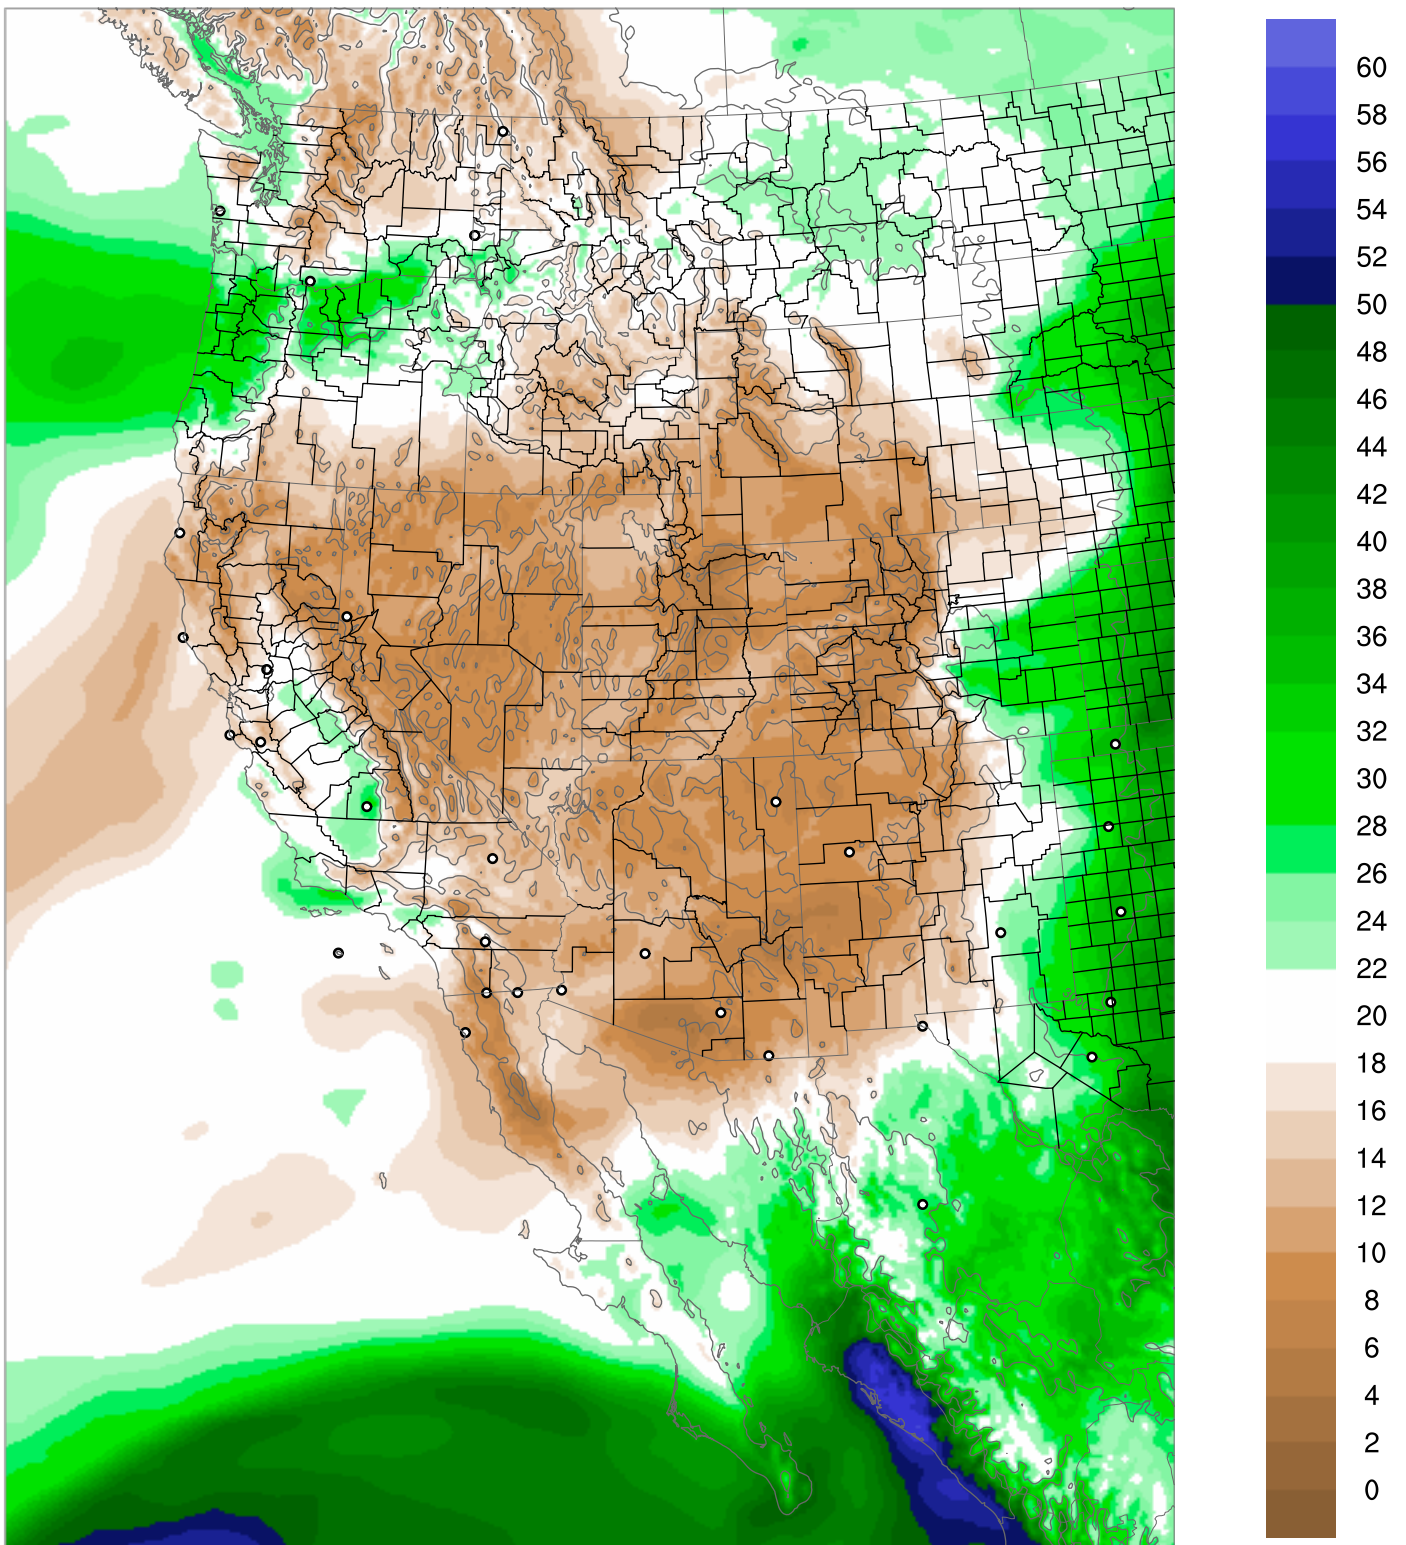

Corrected PWV 1 Jul 2018 5:45 UTC

PWV Error(mm) Obs-Init

Corrected PWV 1 Jul 2018 5:45 UTC

PWV Error(mm) Obs-Init