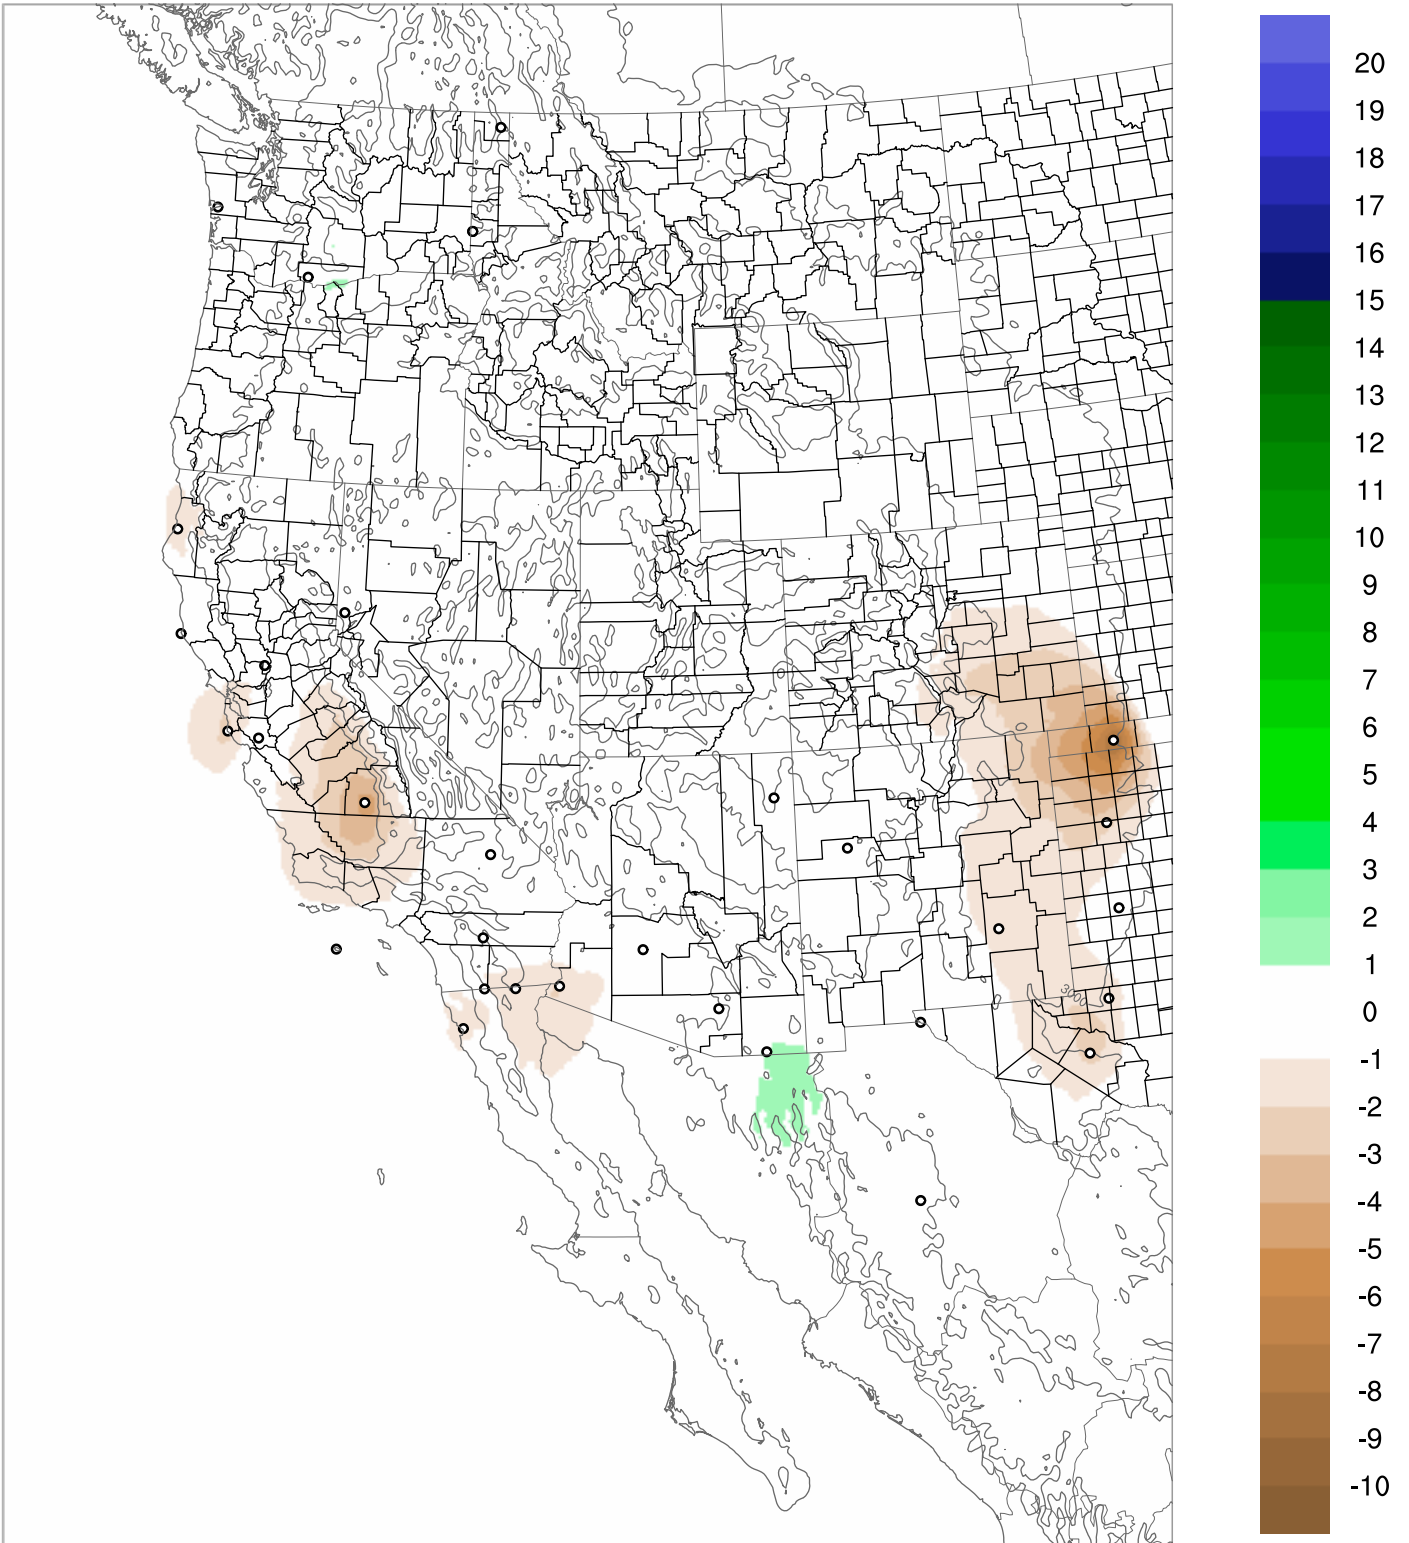

Corrected PWV 1 Jul 2018 5:45 UTC

PWV Error(mm) Obs-Init

Corrected PWV 1 Jul 2018 5:45 UTC

PWV Error(mm) Obs-Init