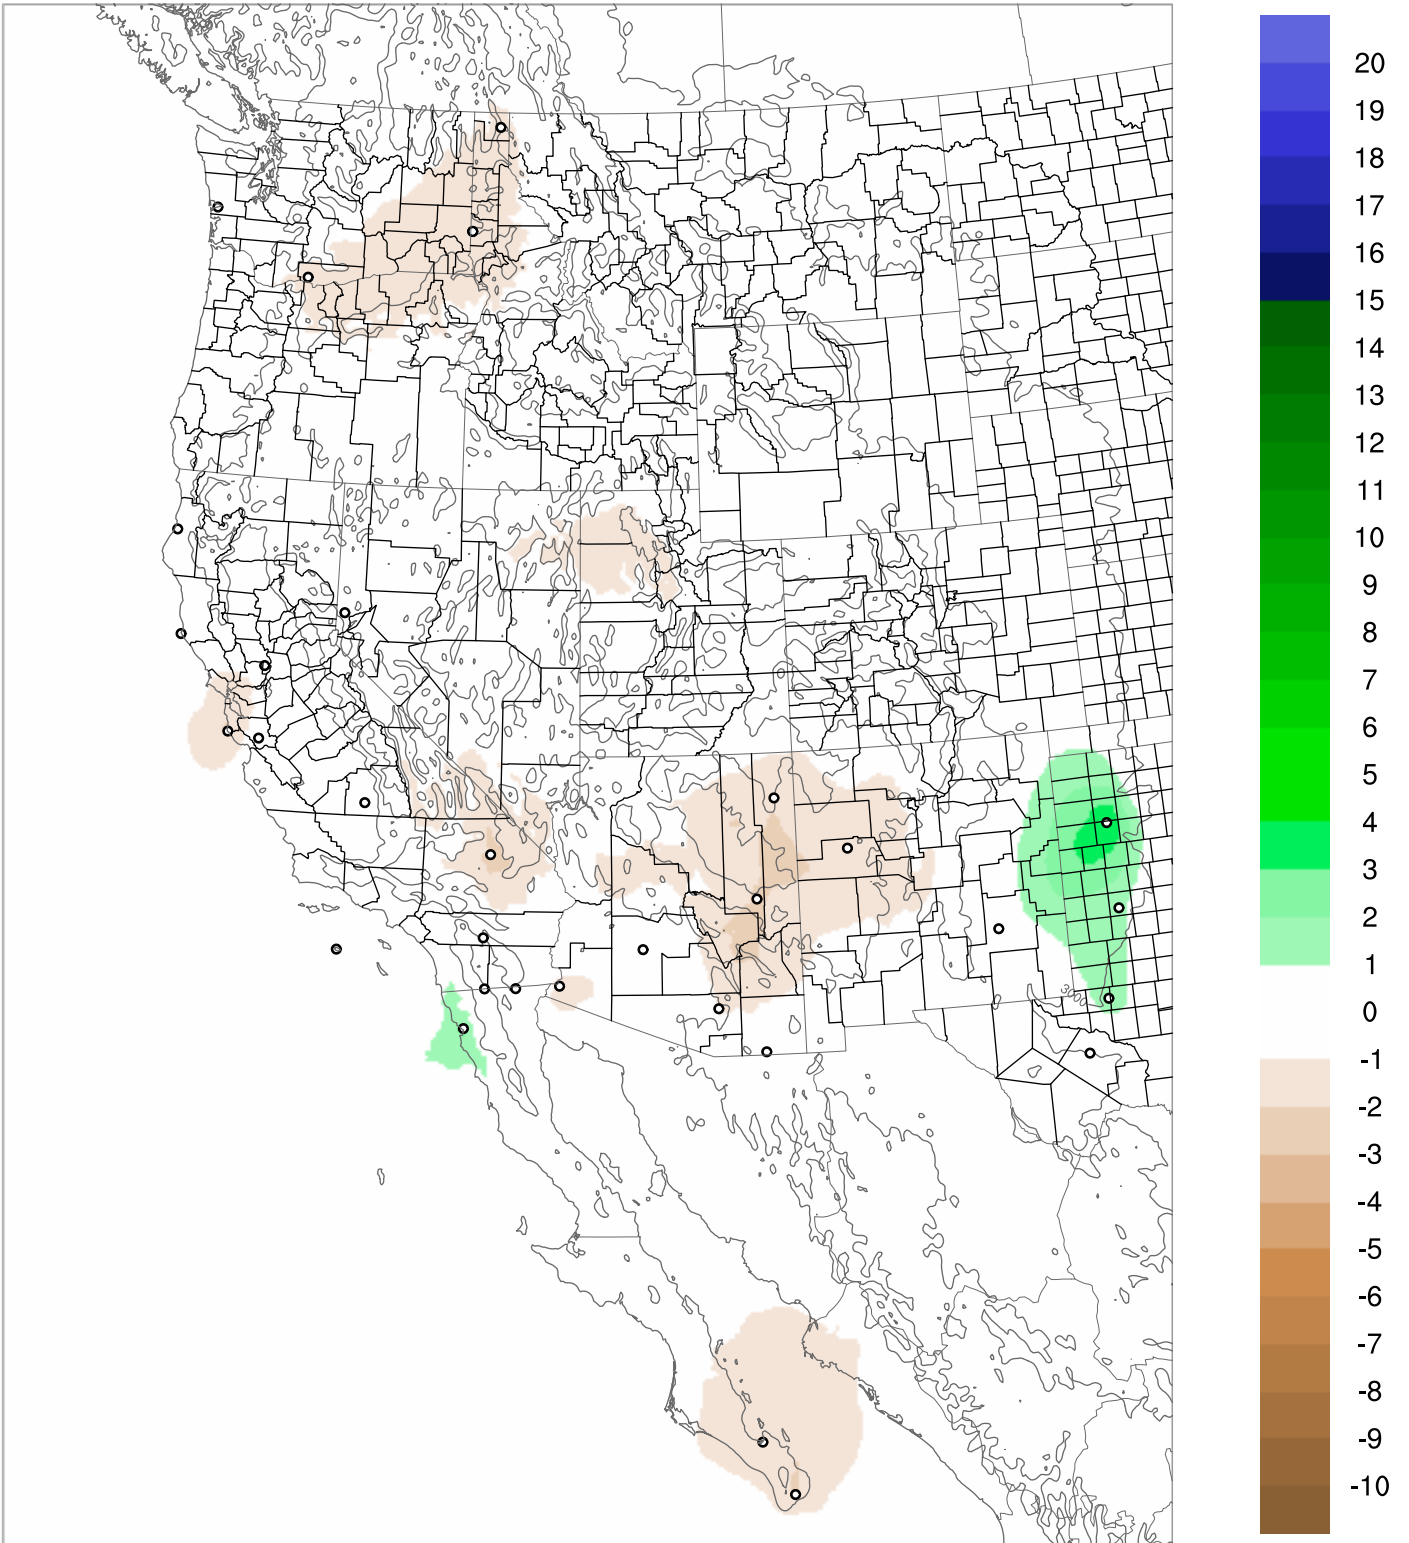

Corrected PWV 29 Jun 2018 5:45 UTC

PWV Error(mm) Obs-Init

Corrected PWV 29 Jun 2018 5:45 UTC

PWV Error(mm) Obs-Init