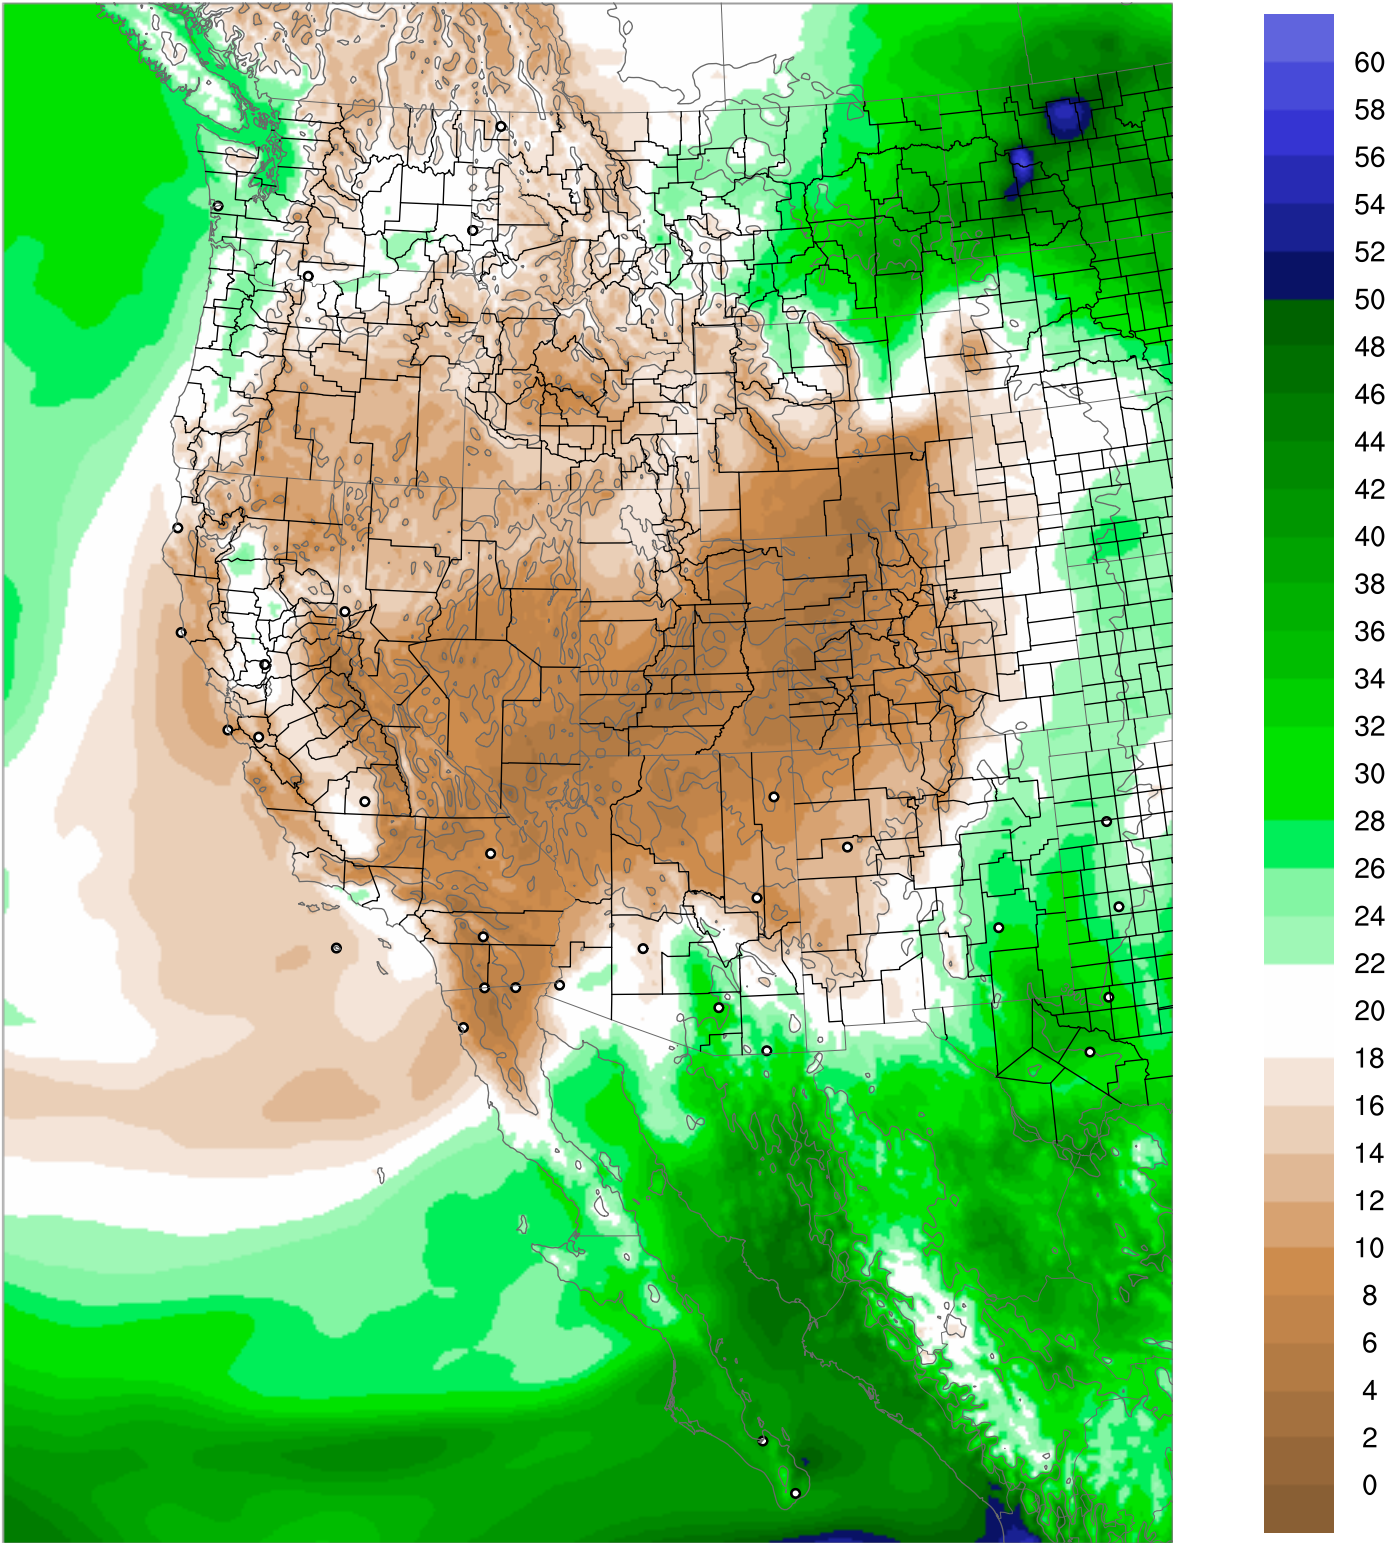

Corrected PWV 29 Jun 2018 5:45 UTC

PWV Error(mm) Obs-Init

Corrected PWV 29 Jun 2018 5:45 UTC

PWV Error(mm) Obs-Init