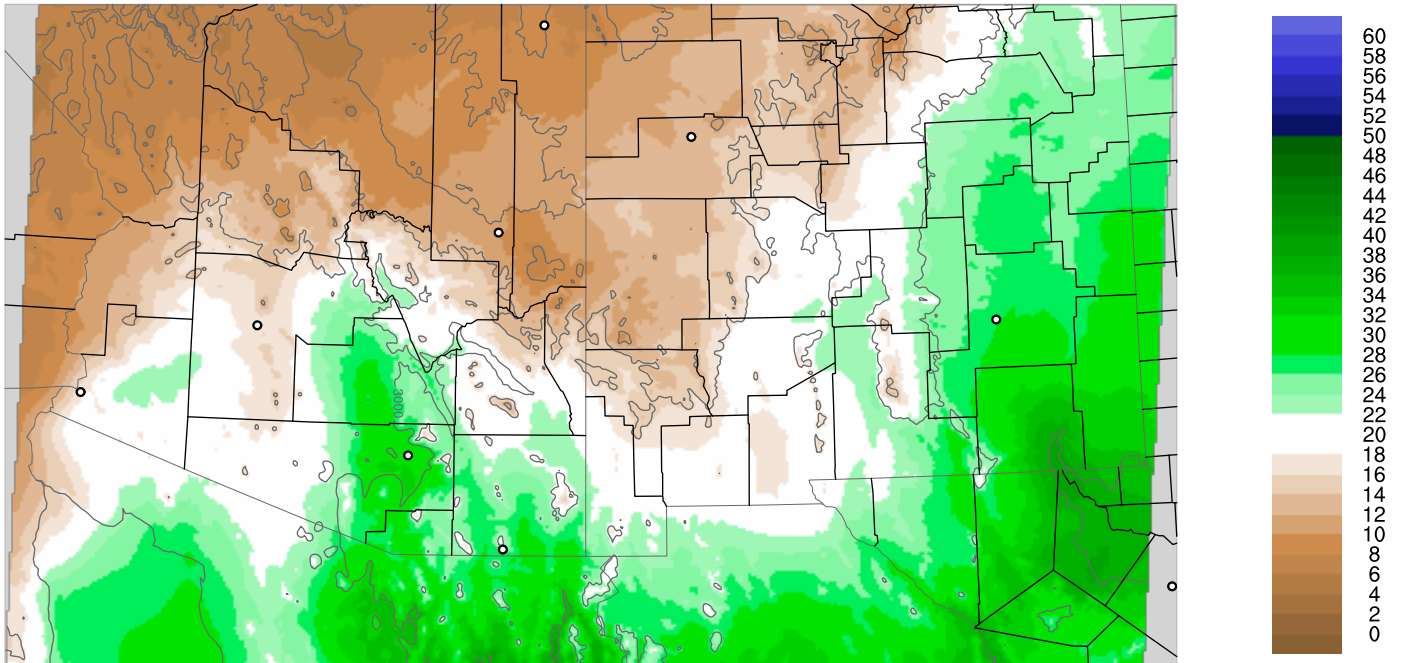

Corrected PWV 29 Jun 2018 5:45 UTC

PWV Error(mm) Obs-Init

Corrected PWV 29 Jun 2018 5:45 UTC

PWV Error(mm) Obs-Init