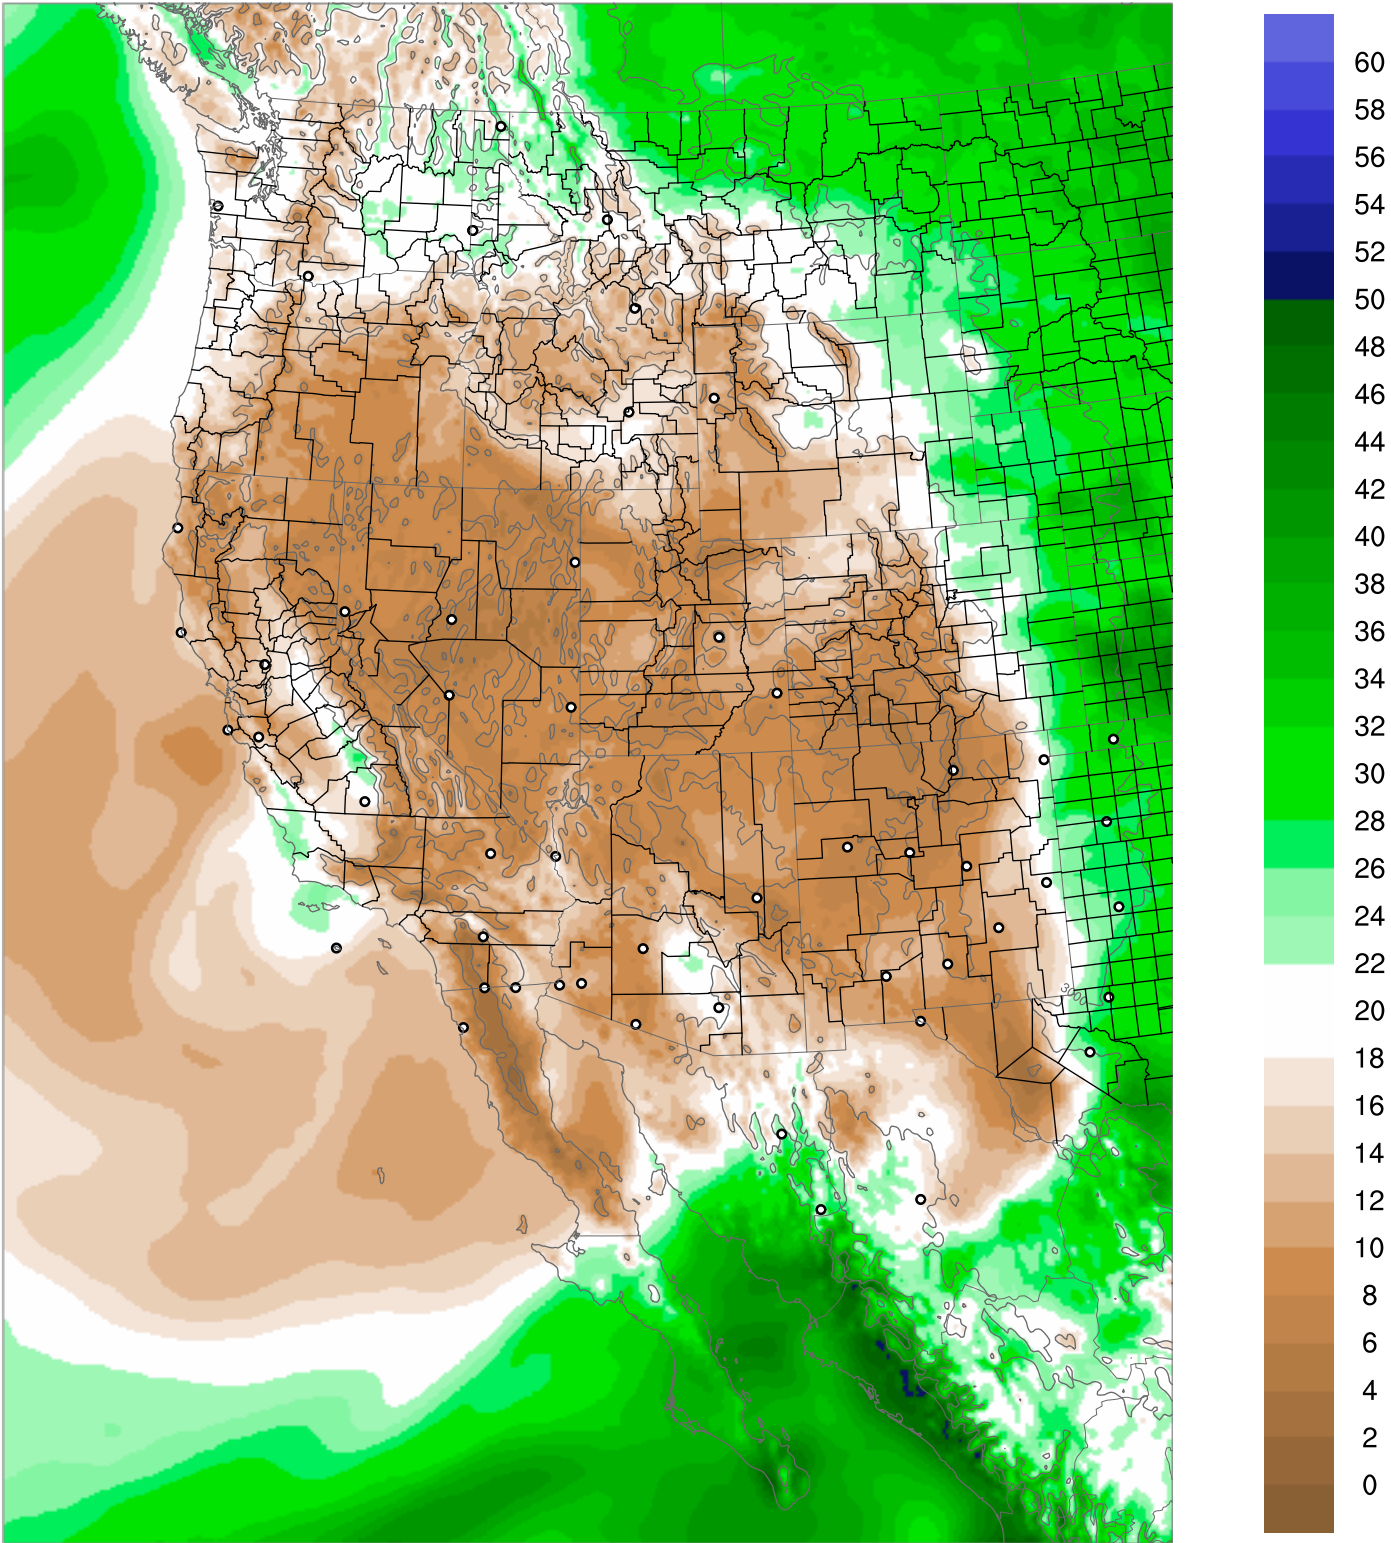

Corrected PWV 24 Jun 2018 5:45 UTC

PWV Error(mm) Obs-Init

Corrected PWV 24 Jun 2018 5:45 UTC

PWV Error(mm) Obs-Init