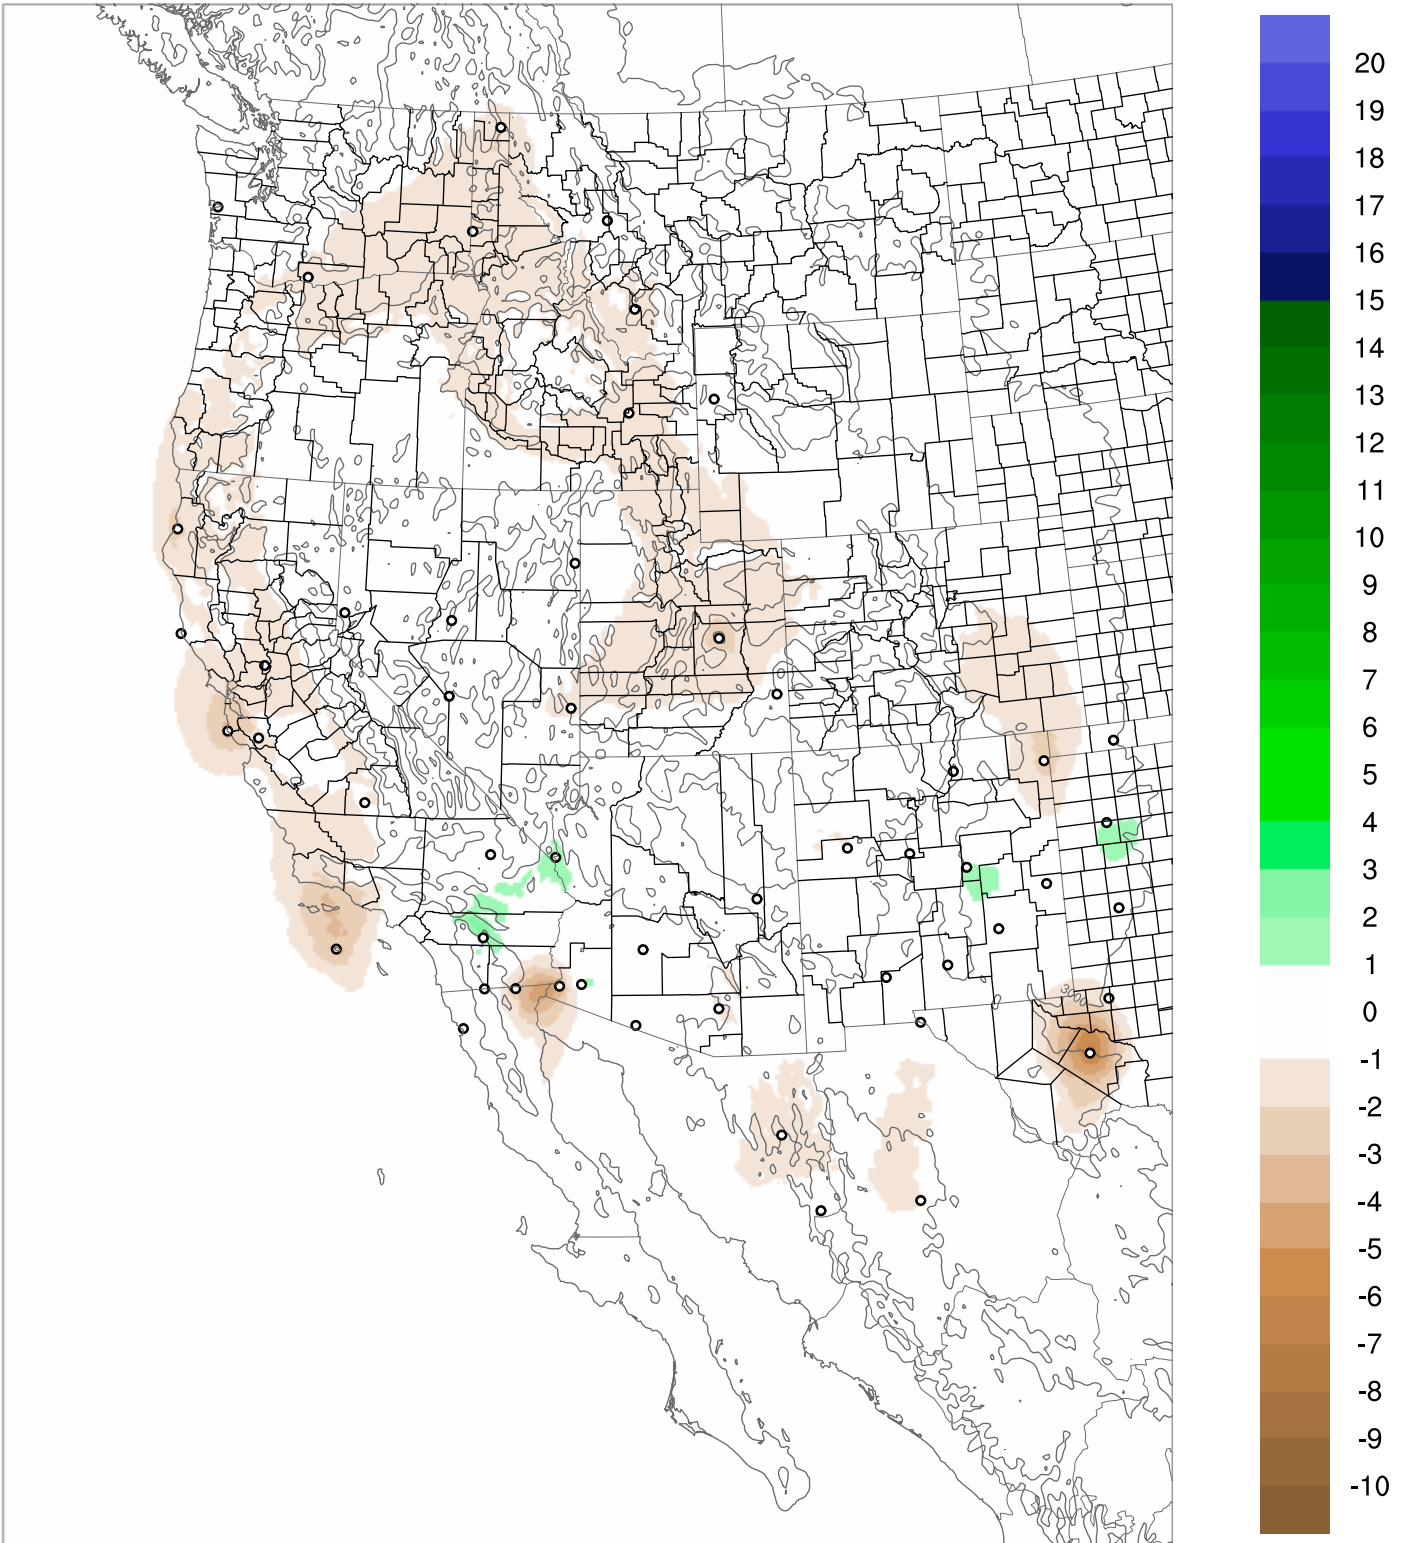

Corrected PWV 24 Jun 2018 5:45 UTC

PWV Error(mm) Obs-Init

Corrected PWV 24 Jun 2018 5:45 UTC

PWV Error(mm) Obs-Init