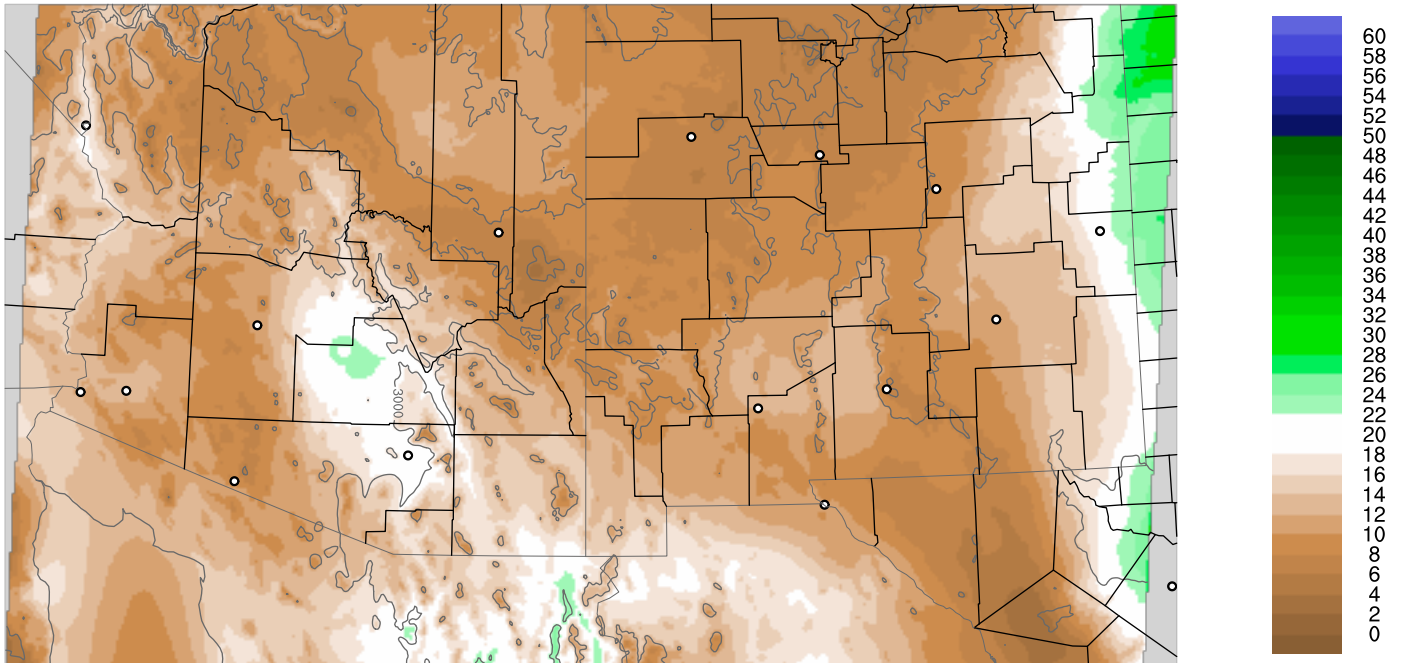

Corrected PWV 24 Jun 2018 5:45 UTC

PWV Error(mm) Obs-Init

Corrected PWV 24 Jun 2018 5:45 UTC

PWV Error(mm) Obs-Init