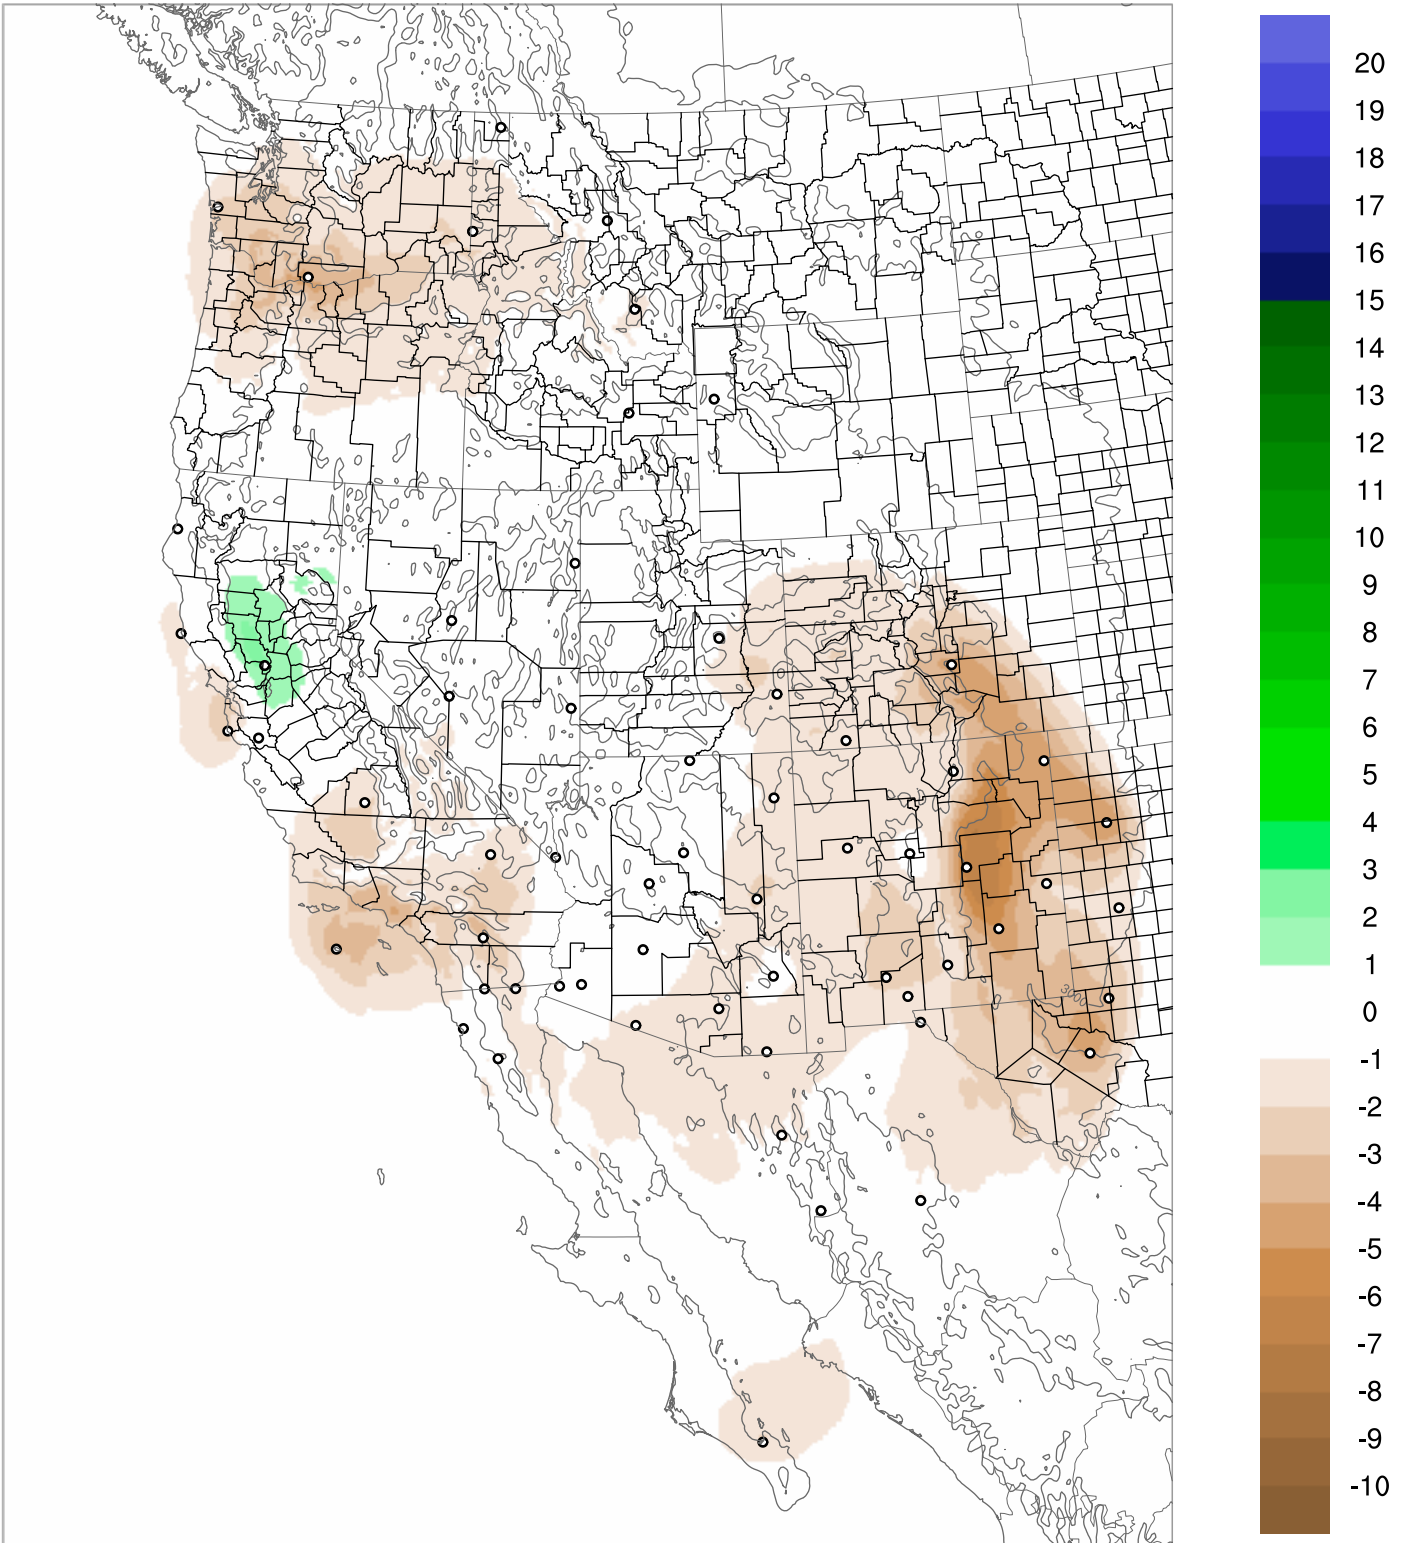

Corrected PWV 22 Jun 2018 5:45 UTC

PWV Error(mm) Obs-Init

Corrected PWV 22 Jun 2018 5:45 UTC

PWV Error(mm) Obs-Init