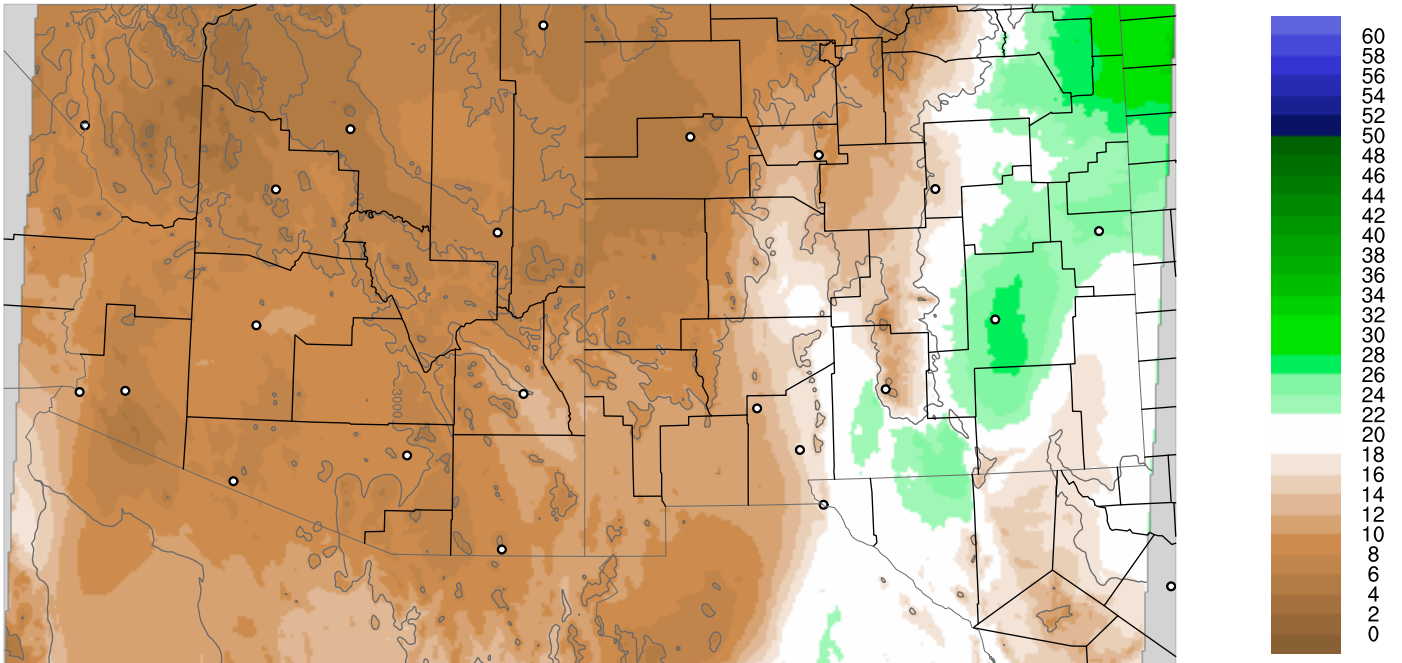

Corrected PWV 22 Jun 2018 5:45 UTC

PWV Error(mm) Obs-Init

Corrected PWV 22 Jun 2018 5:45 UTC

PWV Error(mm) Obs-Init