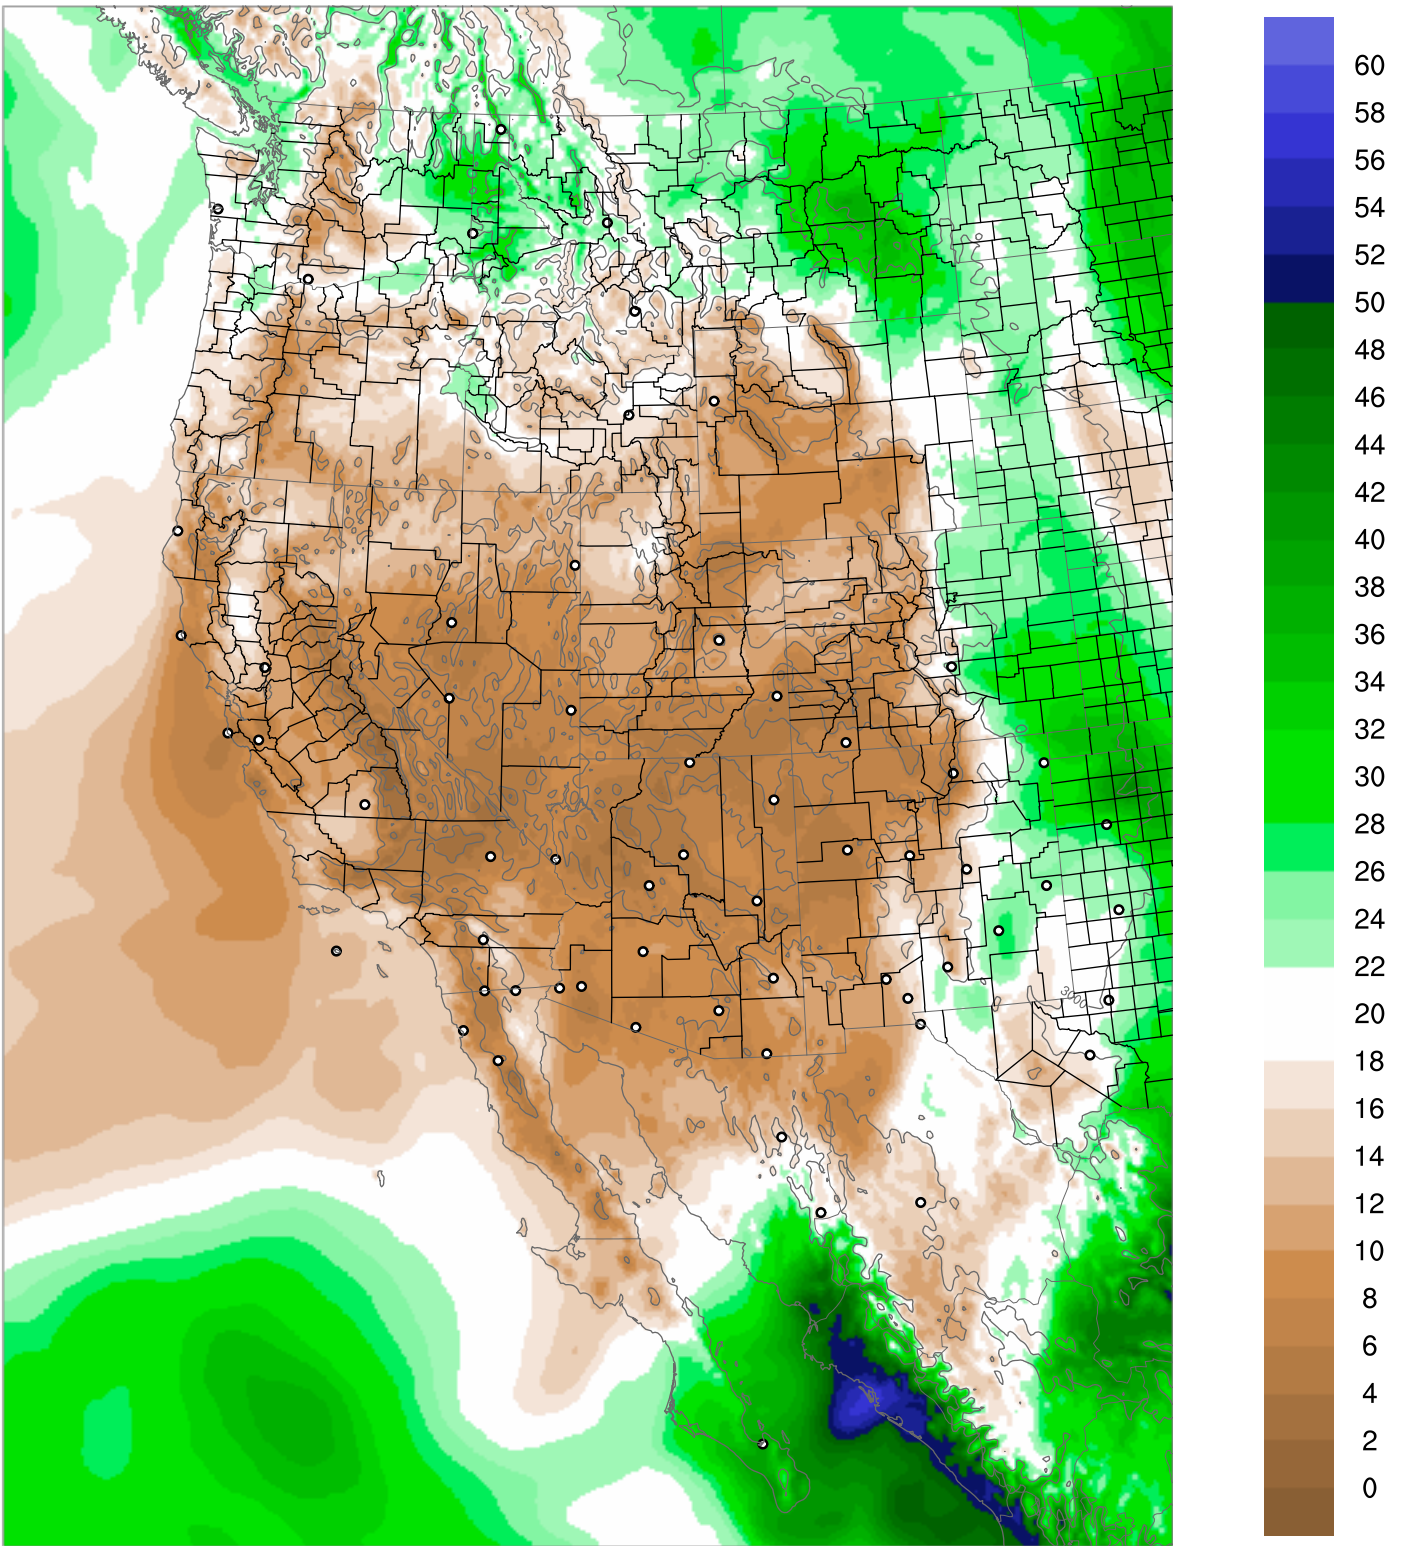

Corrected PWV 22 Jun 2018 5:45 UTC

PWV Error(mm) Obs-Init

Corrected PWV 22 Jun 2018 5:45 UTC

PWV Error(mm) Obs-Init