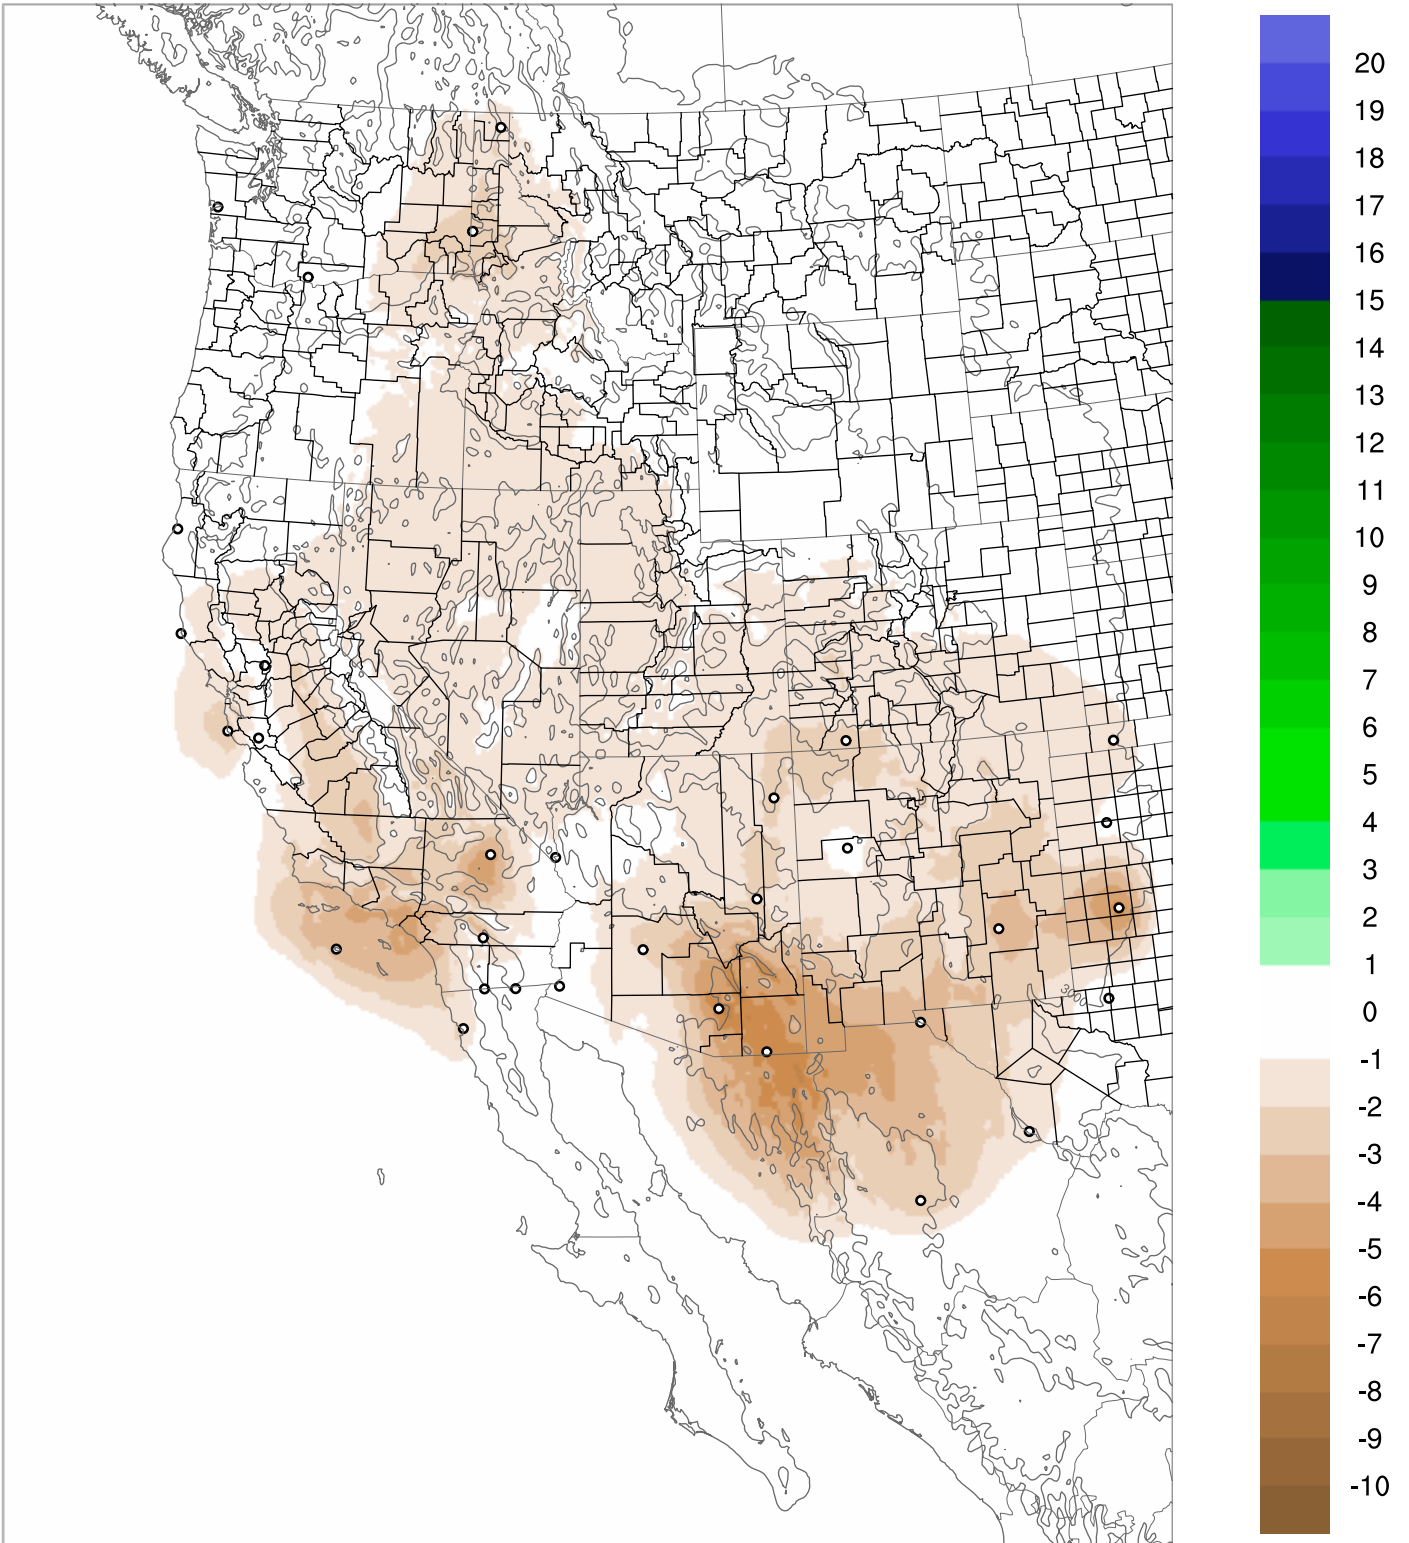

# Corrected PWV 17 Jun 2018 5:45 UTC

# PWV Error(mm) Obs-Init

Corrected PWV 17 Jun 2018 5:45 UTC

PWV Error(mm) Obs-Init