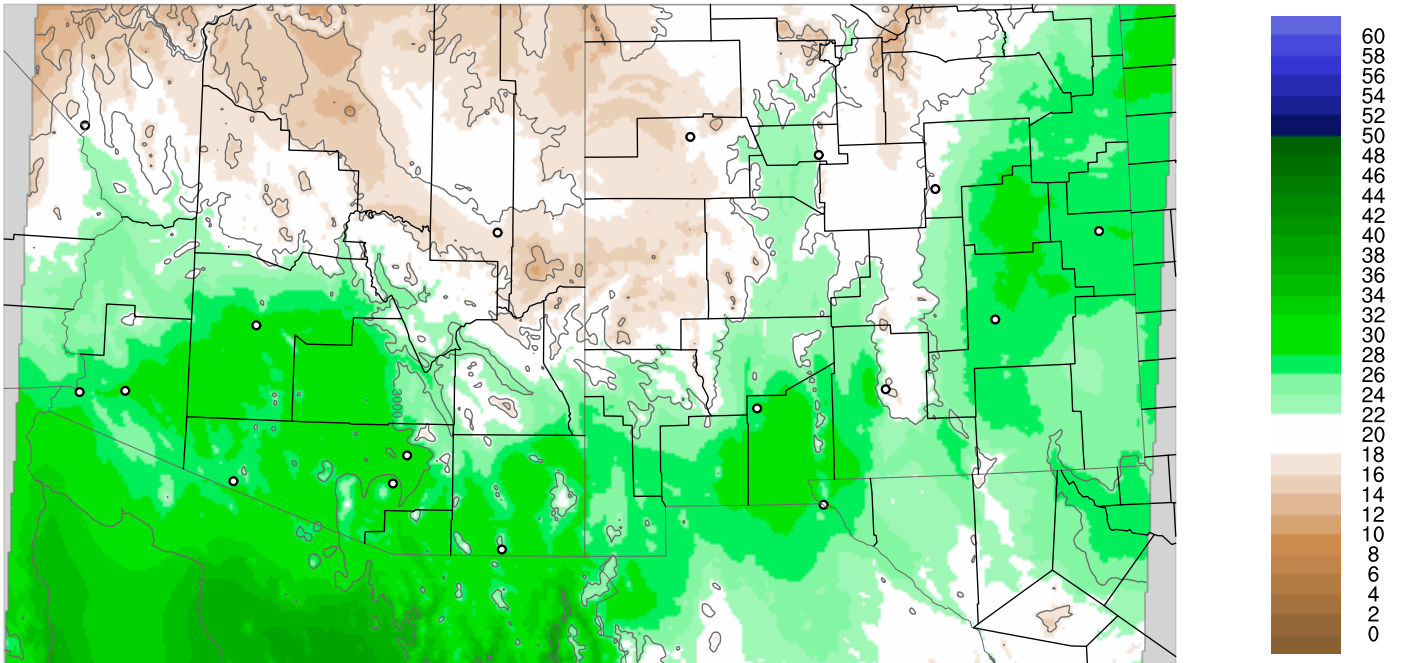

Corrected PWV 15 Jun 2018 5:45 UTC

PWV Error(mm) Obs-Init

Corrected PWV 15 Jun 2018 5:45 UTC

PWV Error(mm) Obs-Init