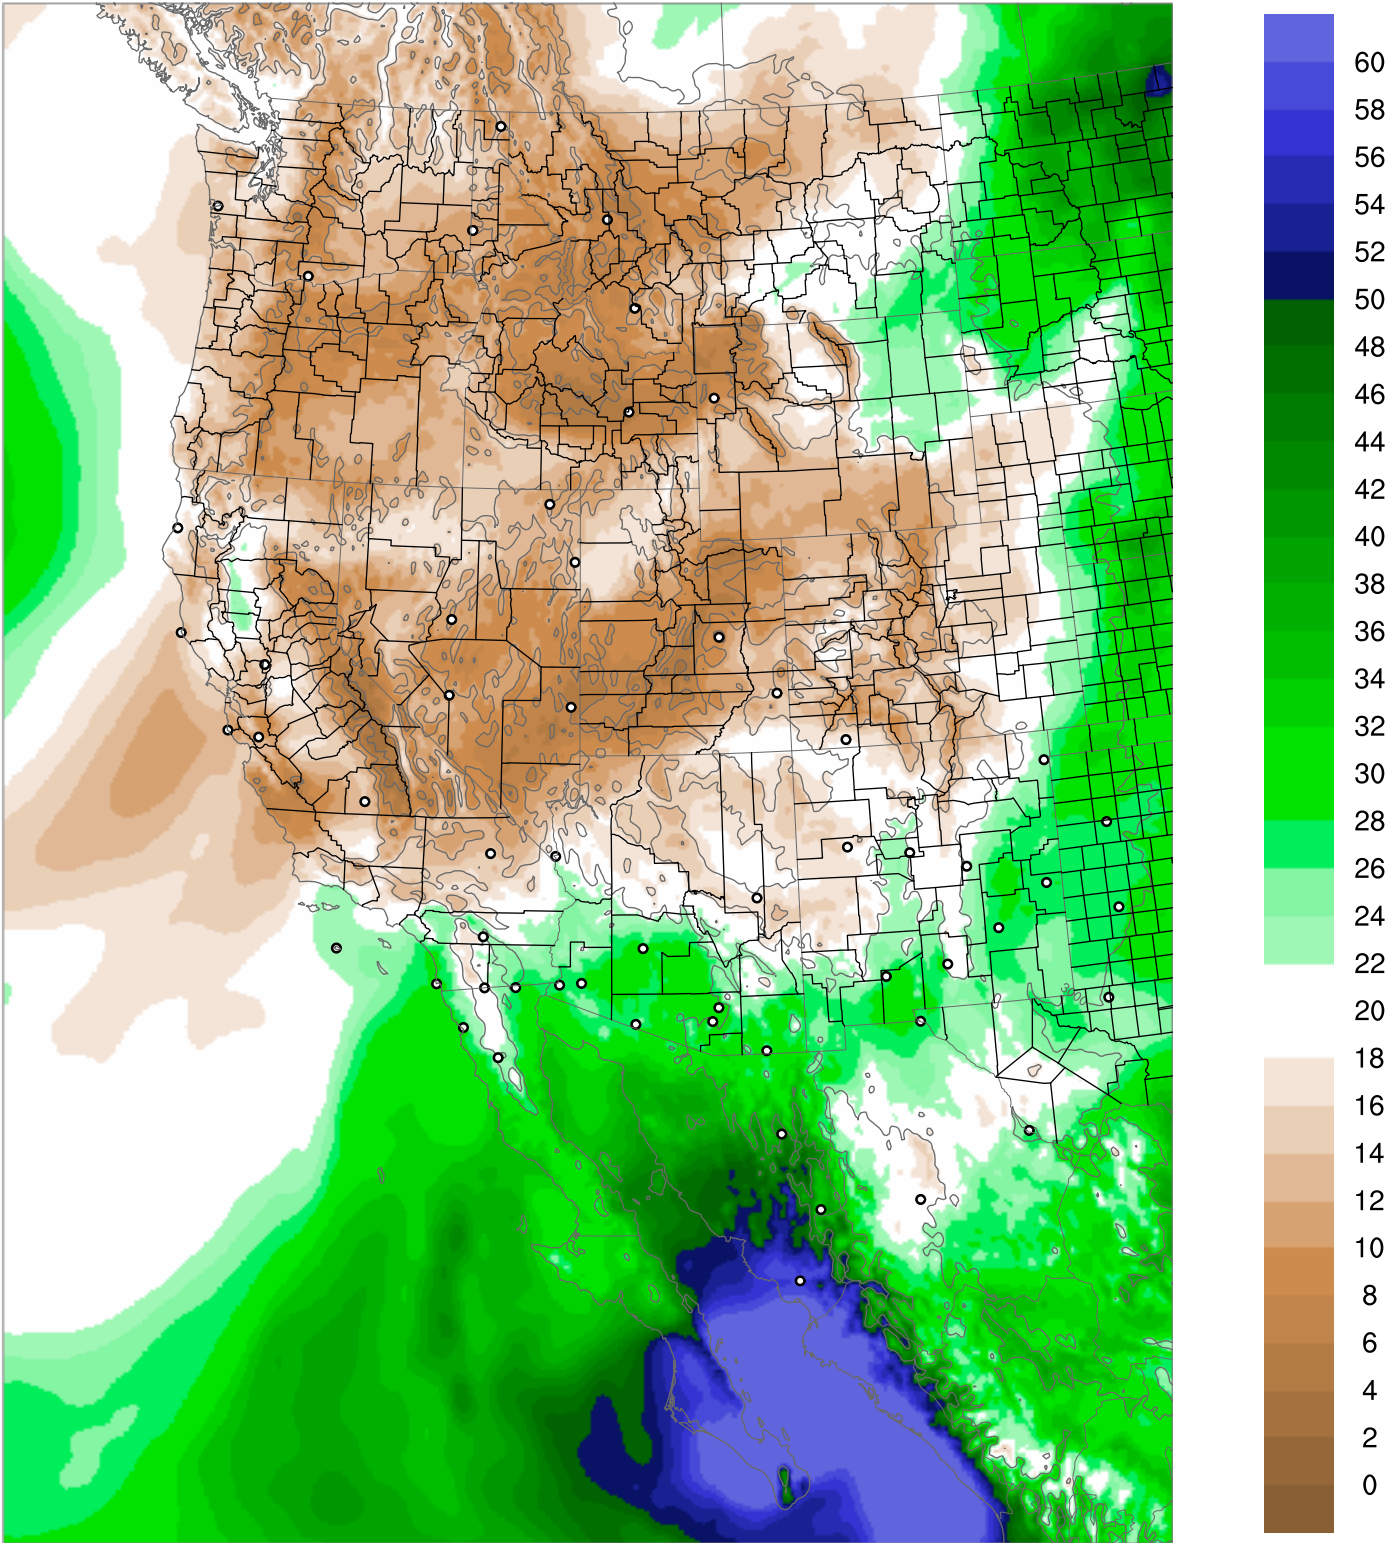

Corrected PWV 15 Jun 2018 5:45 UTC

PWV Error(mm) Obs-Init

Corrected PWV 15 Jun 2018 5:45 UTC

PWV Error(mm) Obs-Init