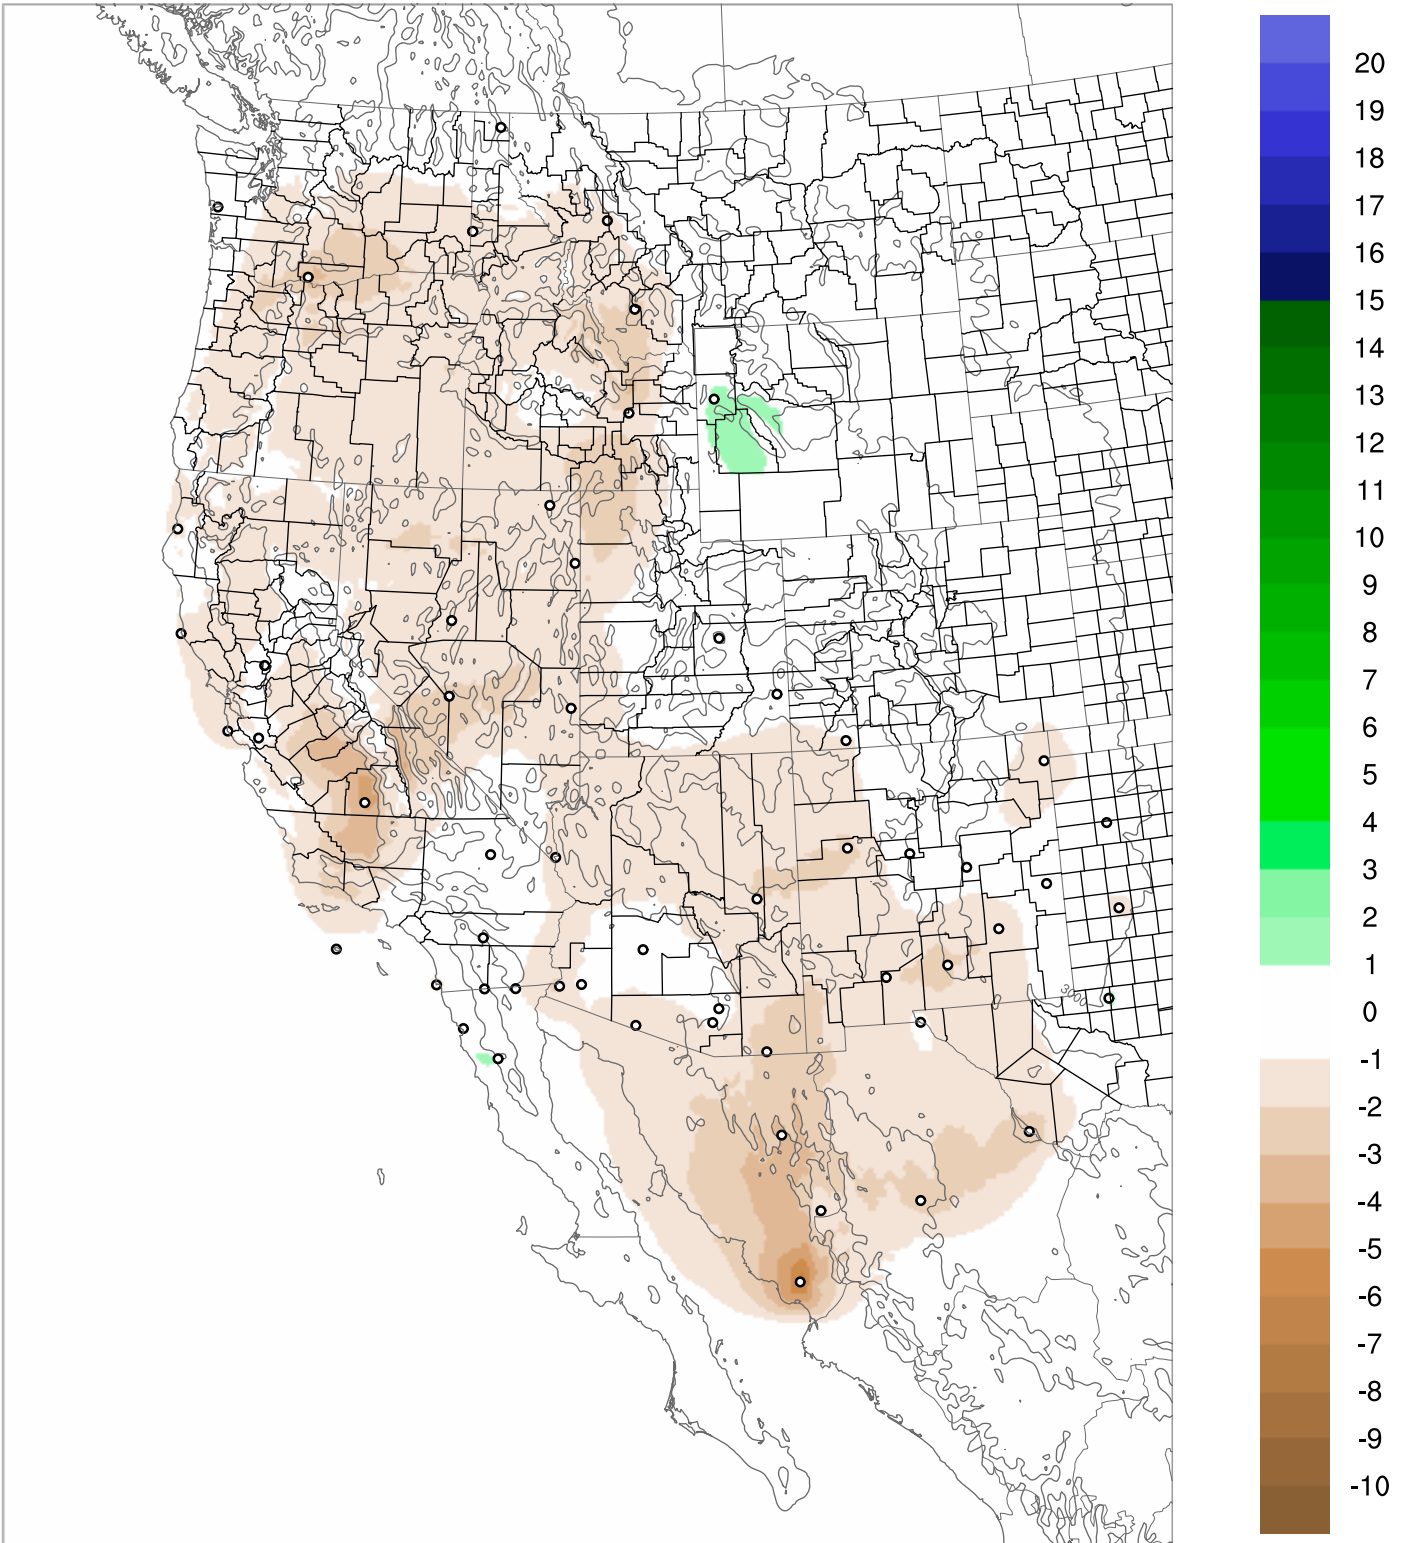

Corrected PWV 15 Jun 2018 5:45 UTC

PWV Error(mm) Obs-Init

Corrected PWV 15 Jun 2018 5:45 UTC

PWV Error(mm) Obs-Init