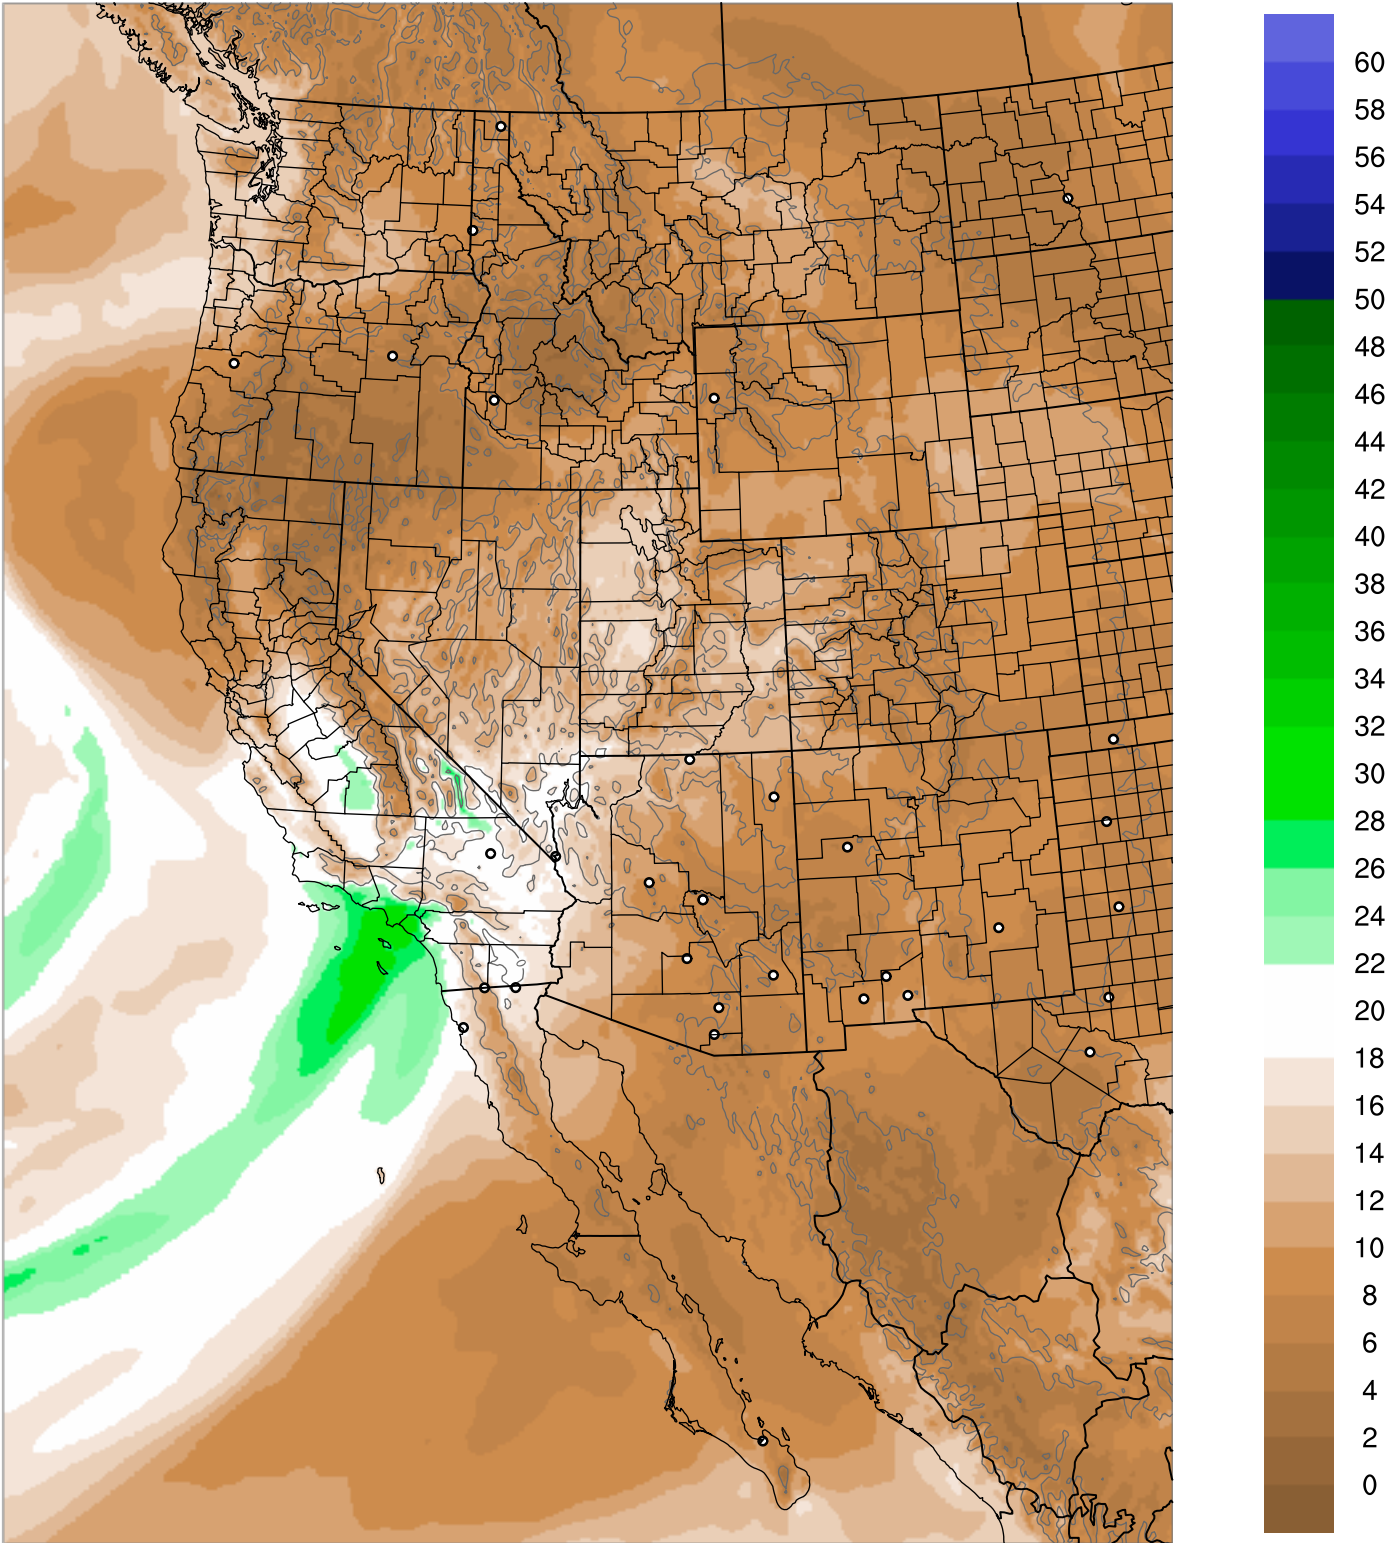

Corrected PWV 10 Jan 2023 5:45 UTC

PWV Error(mm) Obs-Init

Corrected PWV 10 Jan 2023 5:45 UTC

PWV Error(mm) Obs-Init