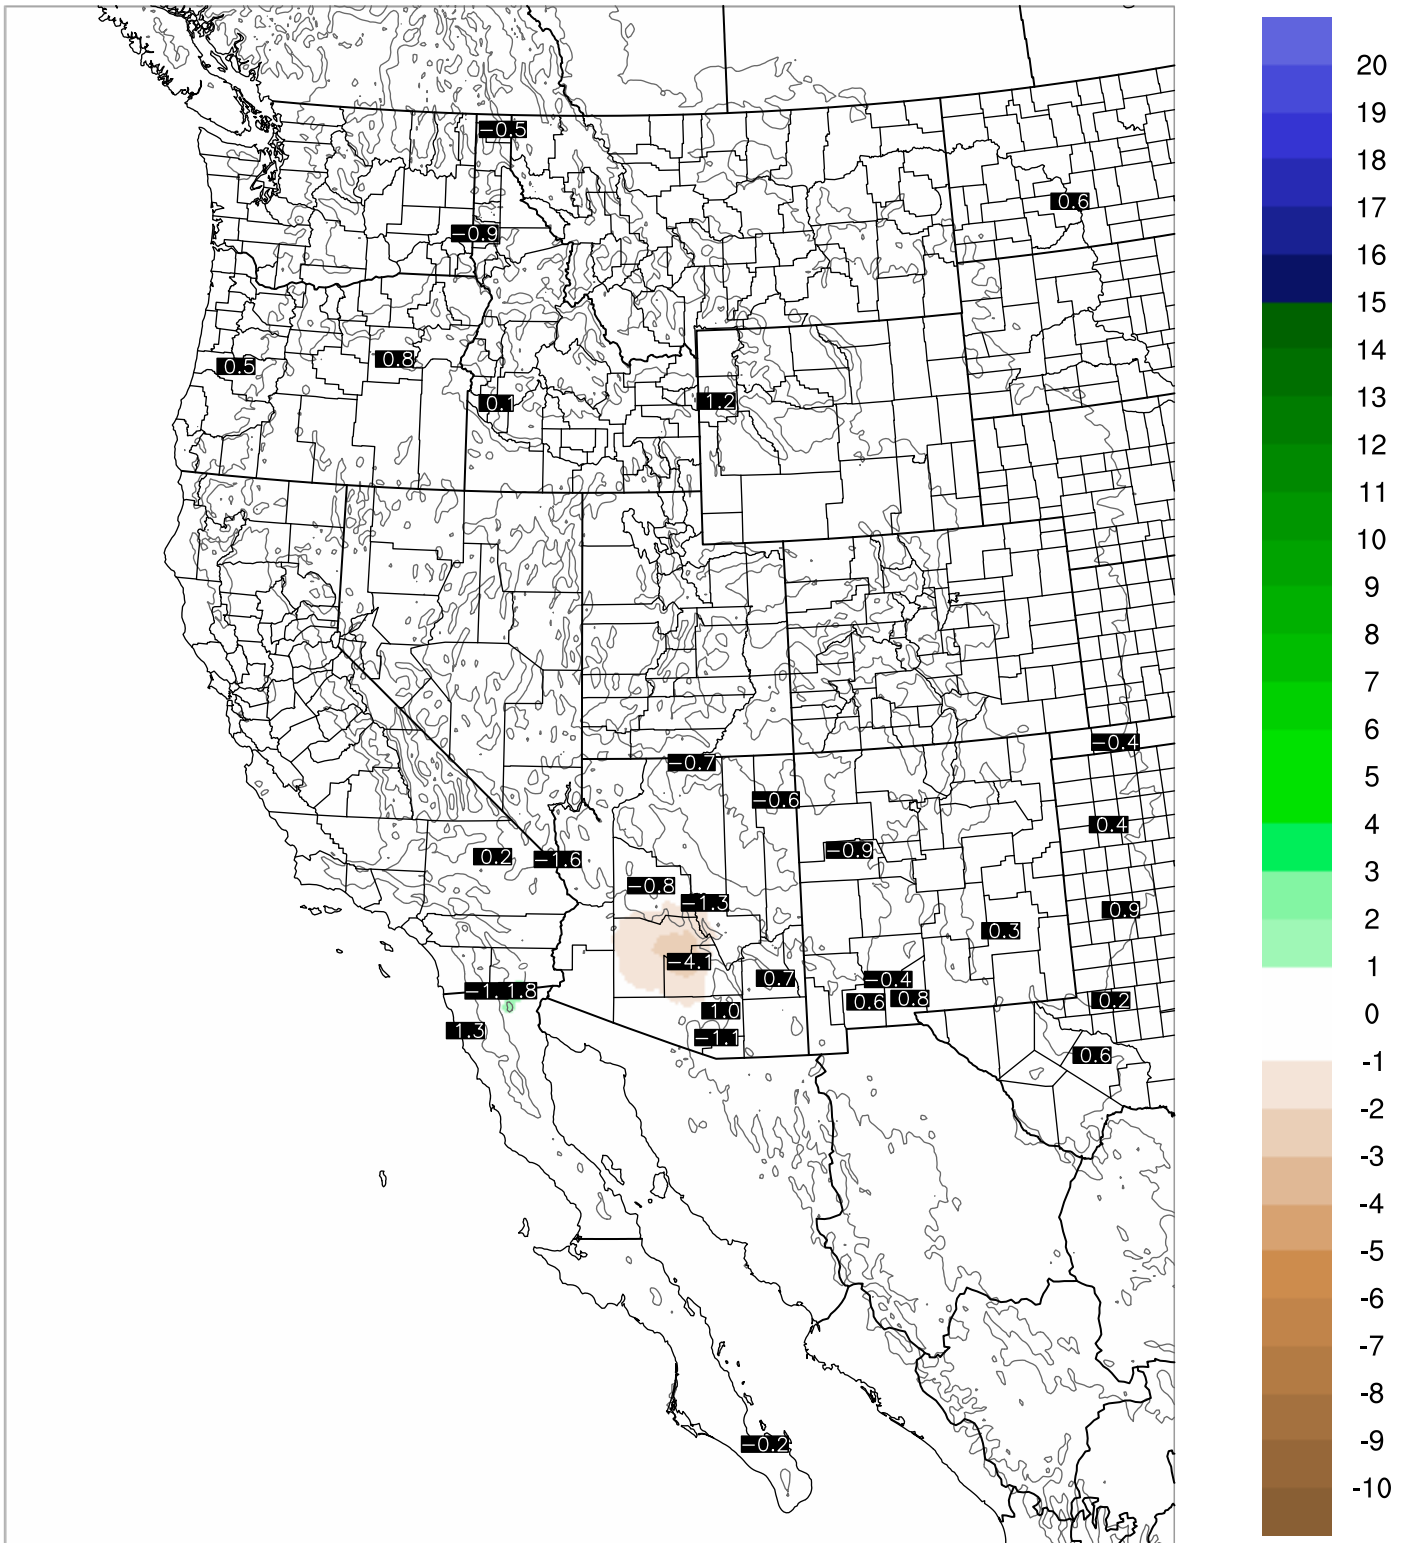

Corrected PWV 10 Jan 2023 5:45 UTC

PWV Error(mm) Obs-Init

Corrected PWV 10 Jan 2023 5:45 UTC

PWV Error(mm) Obs-Init