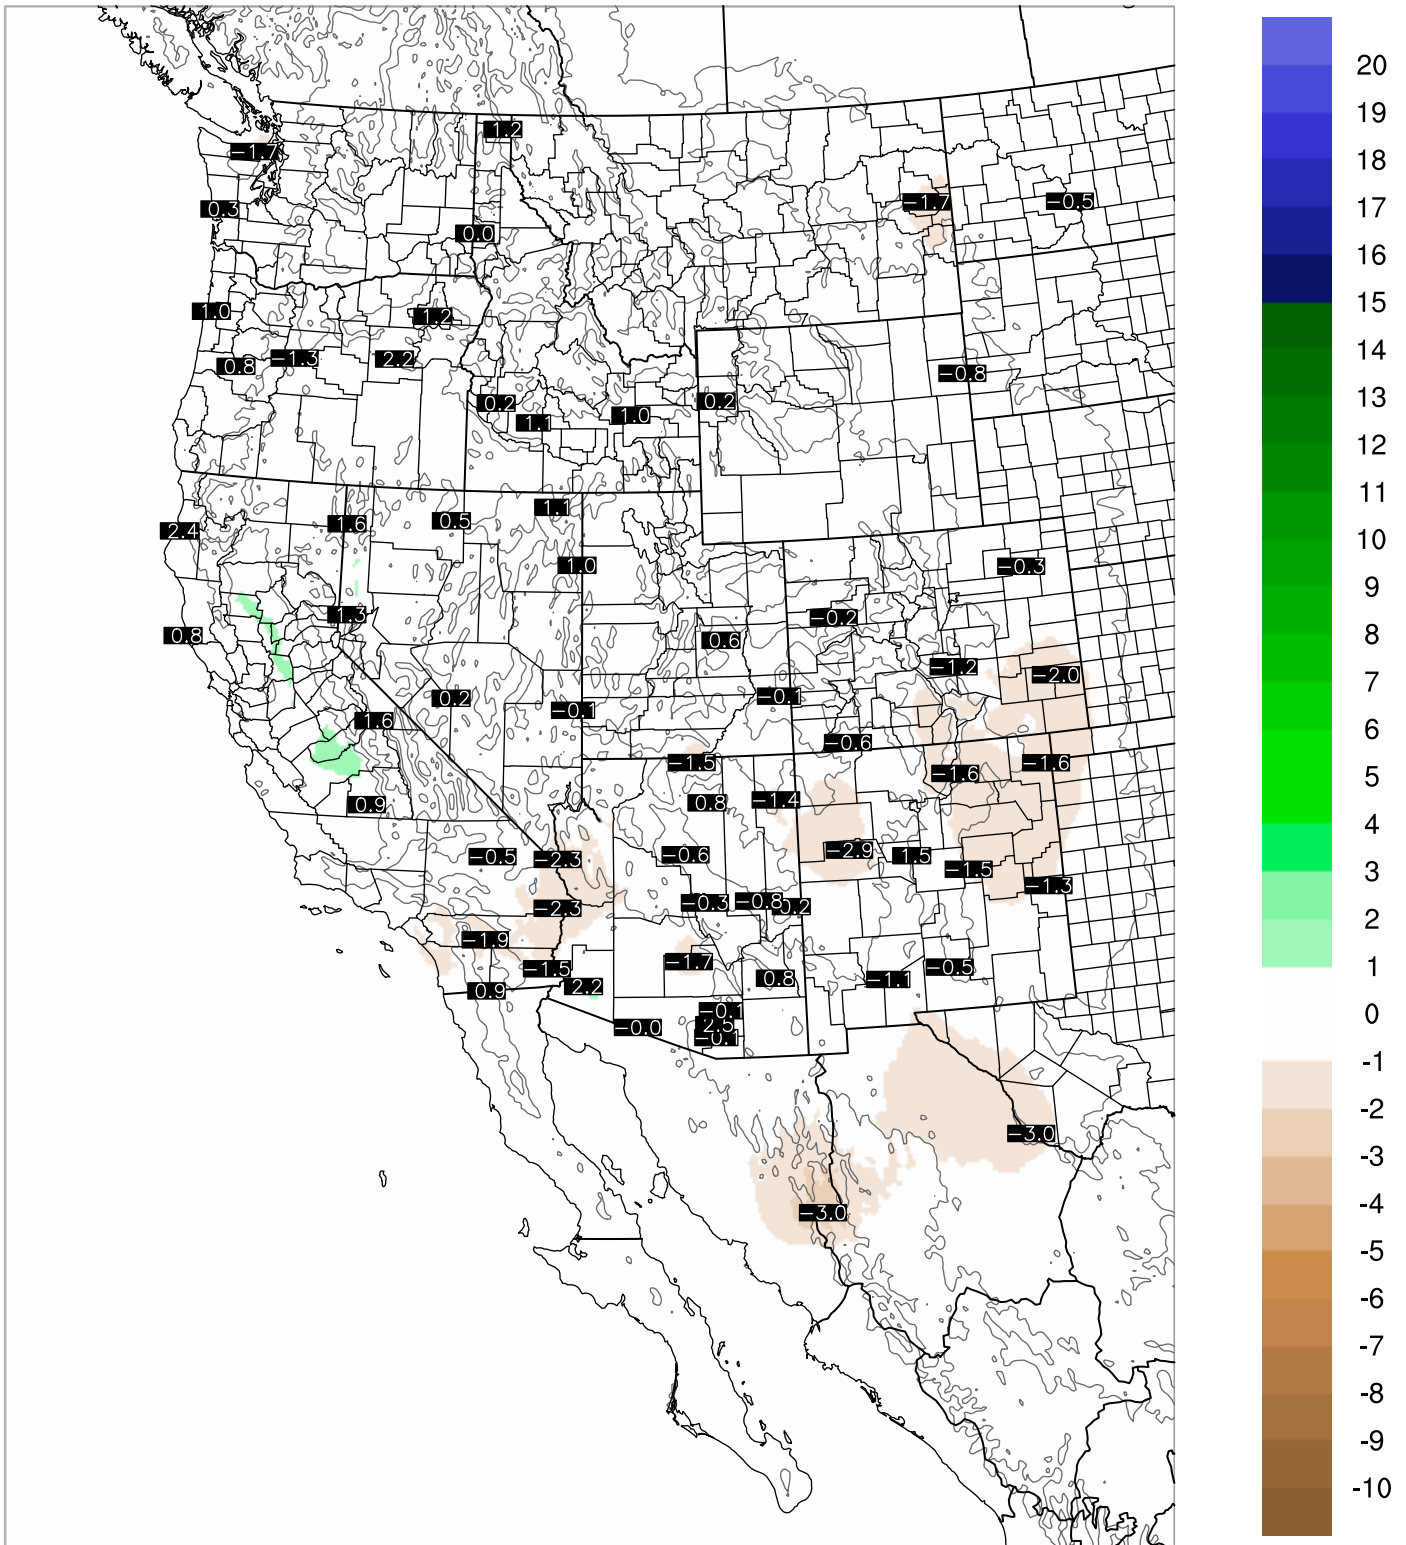

# Corrected PWV 18 Oct 2021 5:45 UTC

# PWV Error(mm) Obs-Init

Corrected PWV 18 Oct 2021 5:45 UTC

PWV Error(mm) Obs-Init