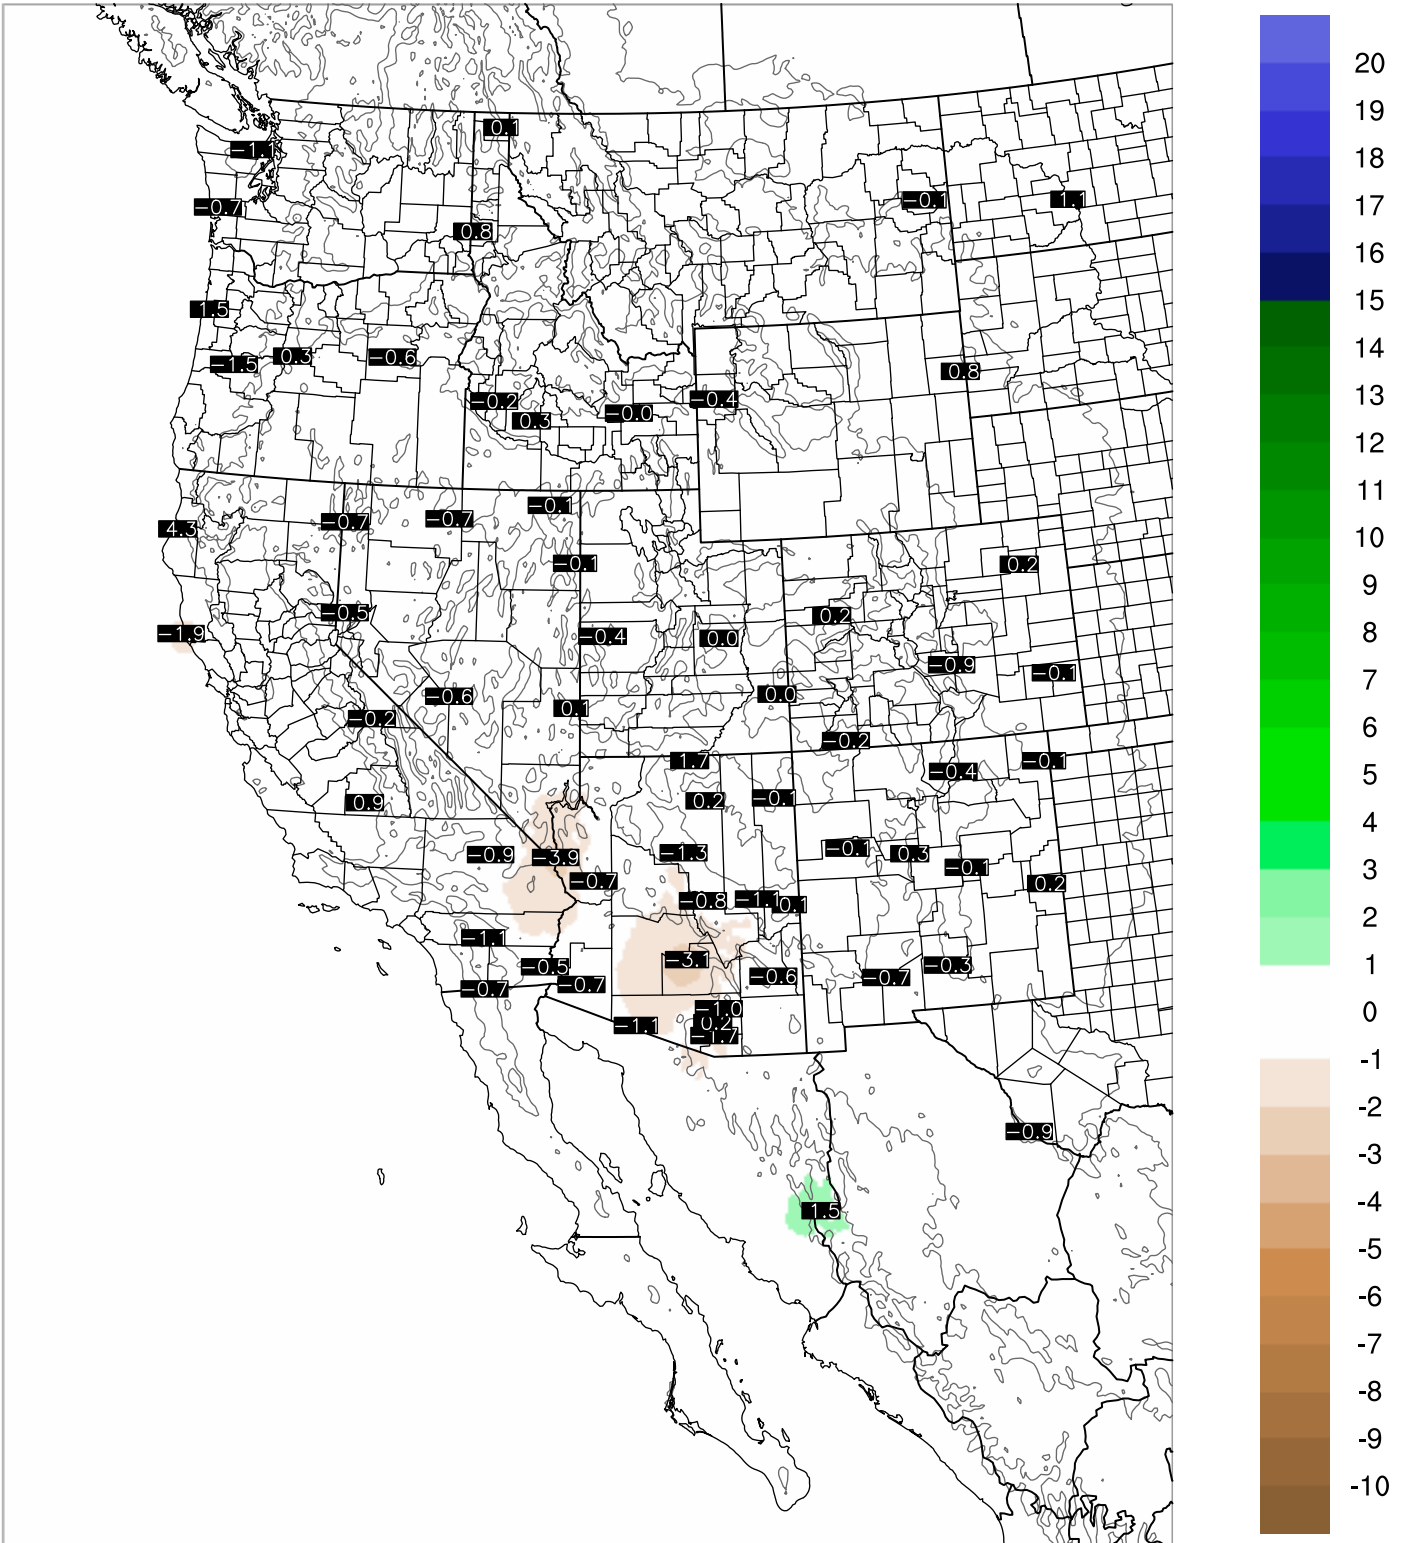

# Corrected PWV 16 Oct 2021 5:45 UTC

# PWV Error(mm) Obs-Init

Corrected PWV 16 Oct 2021 5:45 UTC

PWV Error(mm) Obs-Init