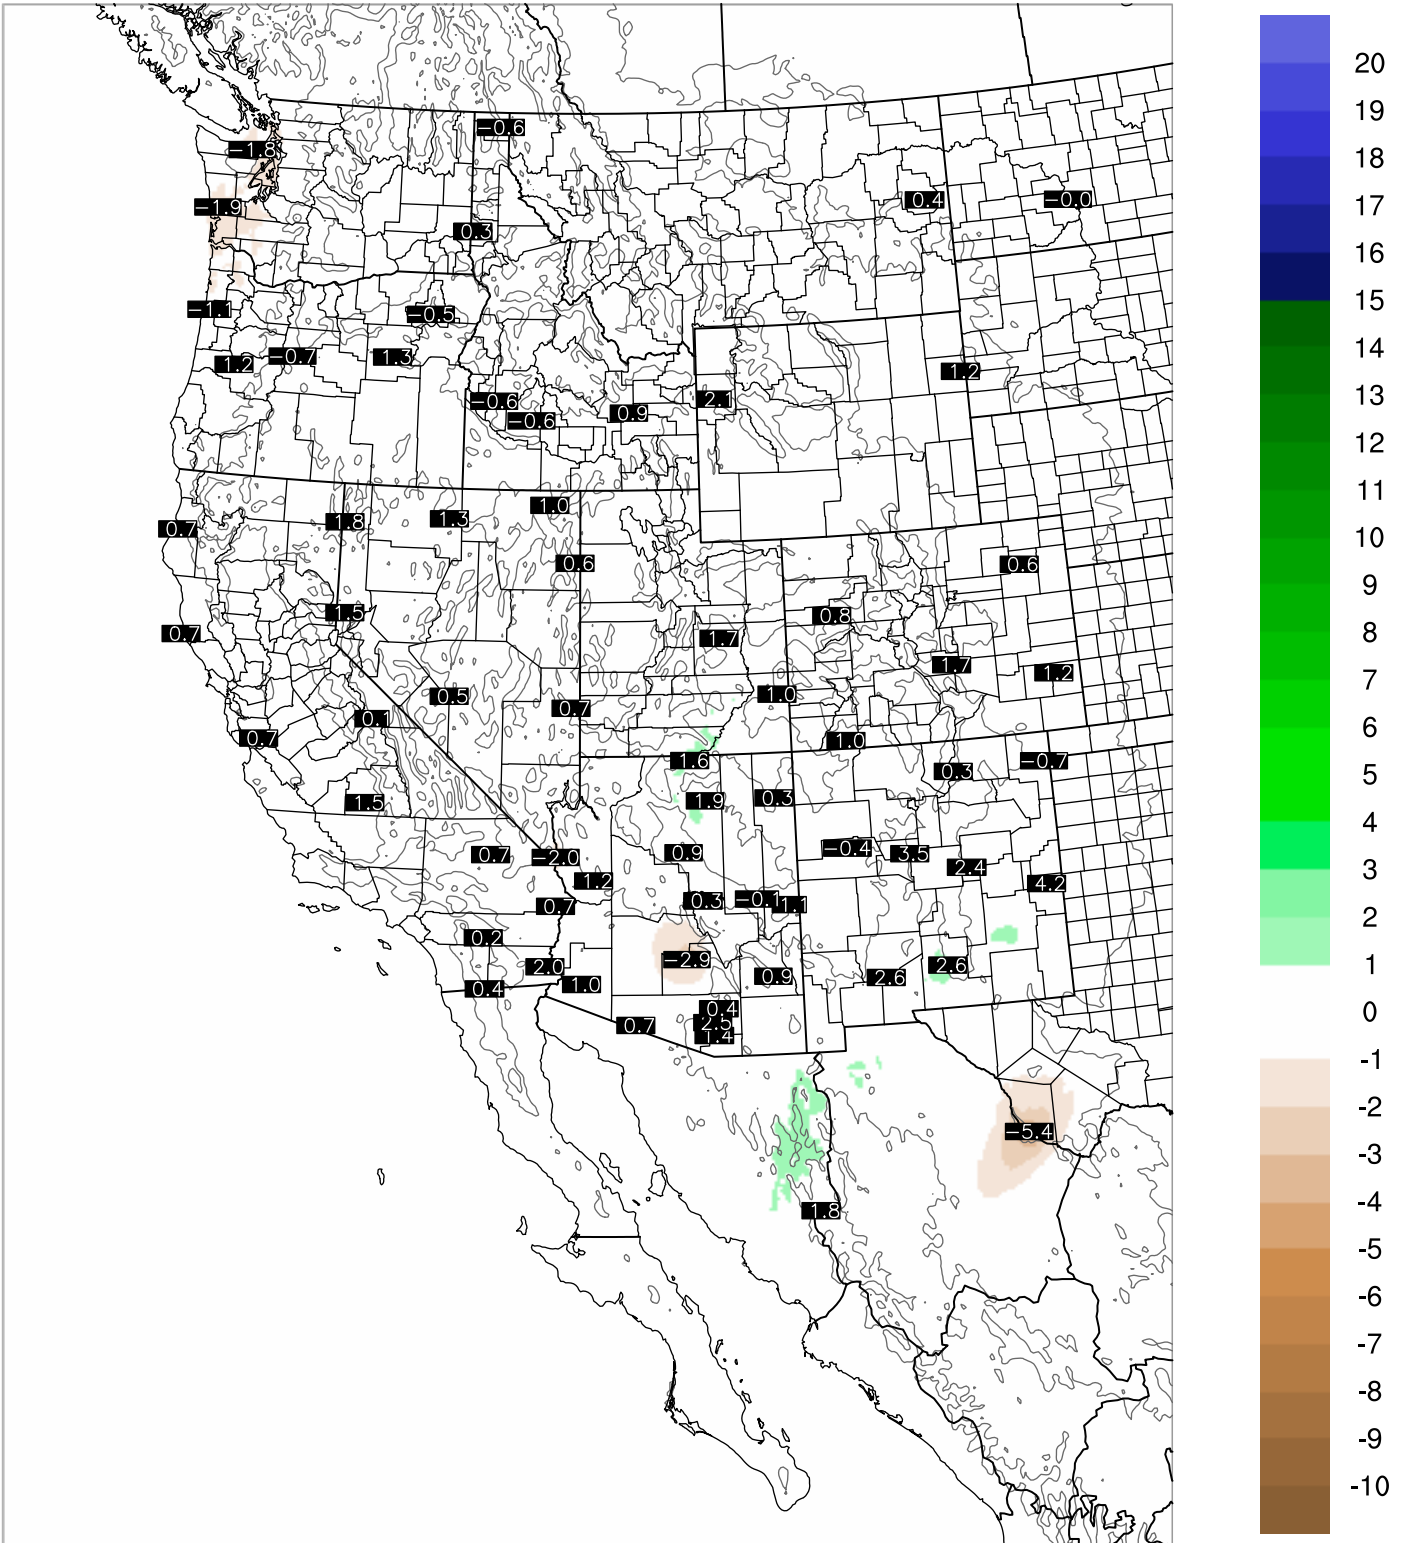

Corrected PWV 13 Oct 2021 5:45 UTC

PWV Error(mm) Obs-Init

Corrected PWV 13 Oct 2021 5:45 UTC

PWV Error(mm) Obs-Init