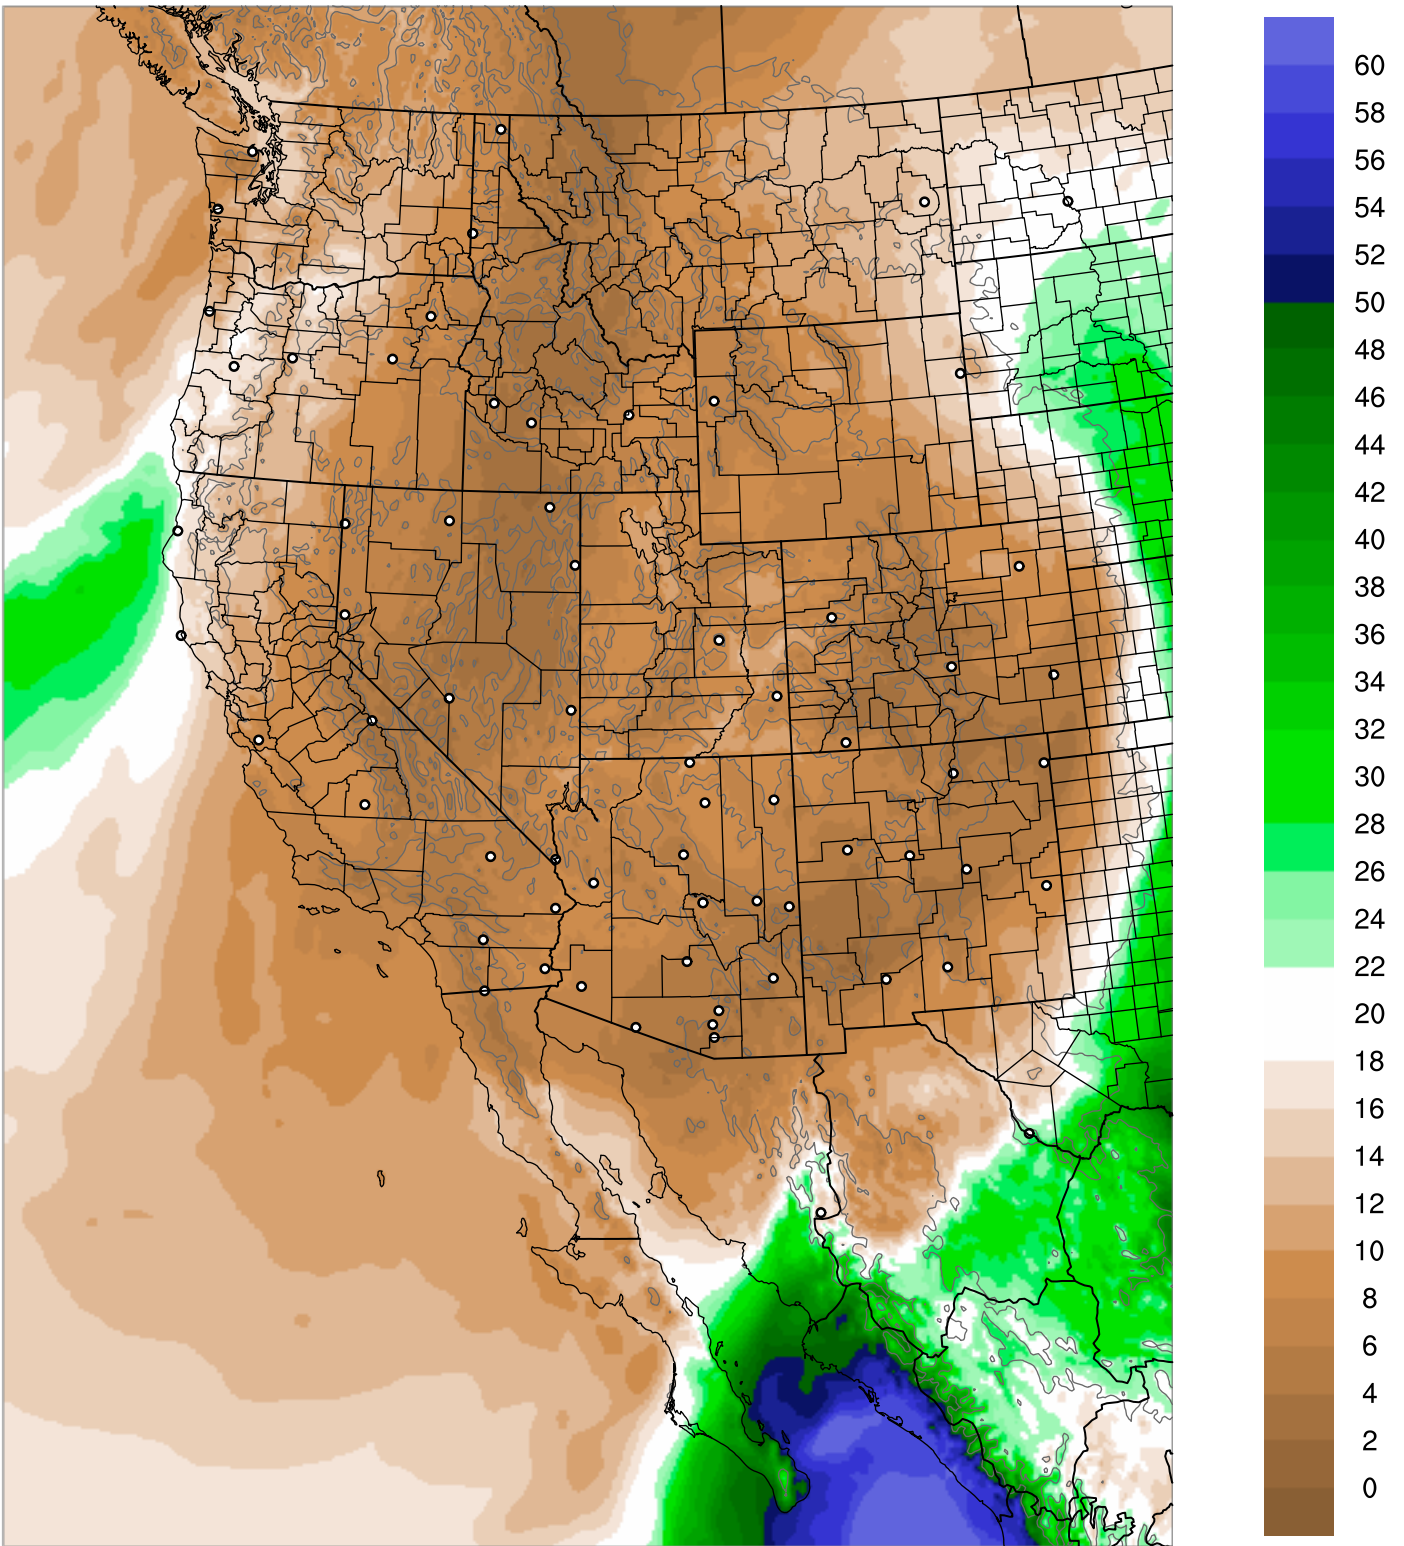

Corrected PWV 13 Oct 2021 5:45 UTC

PWV Error(mm) Obs-Init

Corrected PWV 13 Oct 2021 5:45 UTC

PWV Error(mm) Obs-Init