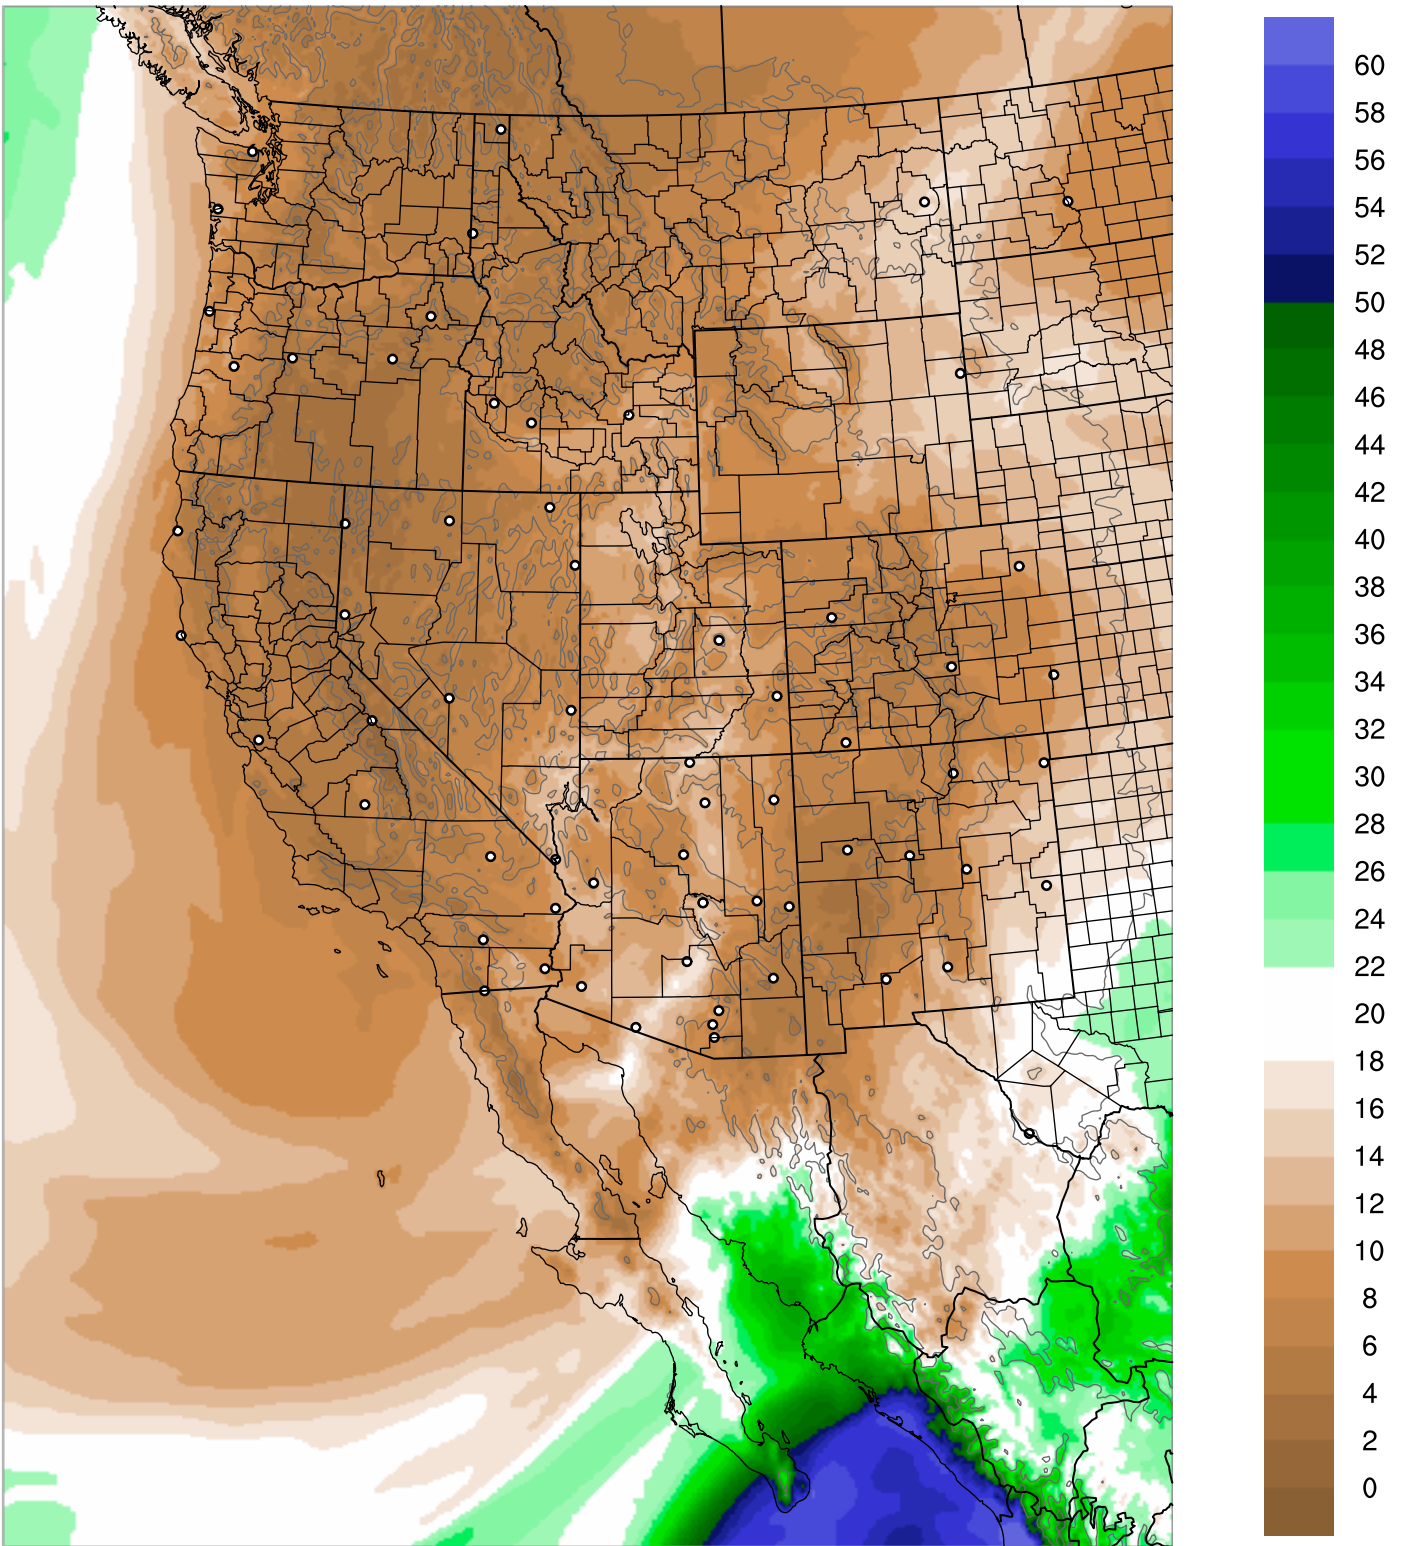

Corrected PWV 12 Oct 2021 5:45 UTC

PWV Error(mm) Obs-Init

Corrected PWV 12 Oct 2021 5:45 UTC

PWV Error(mm) Obs-Init