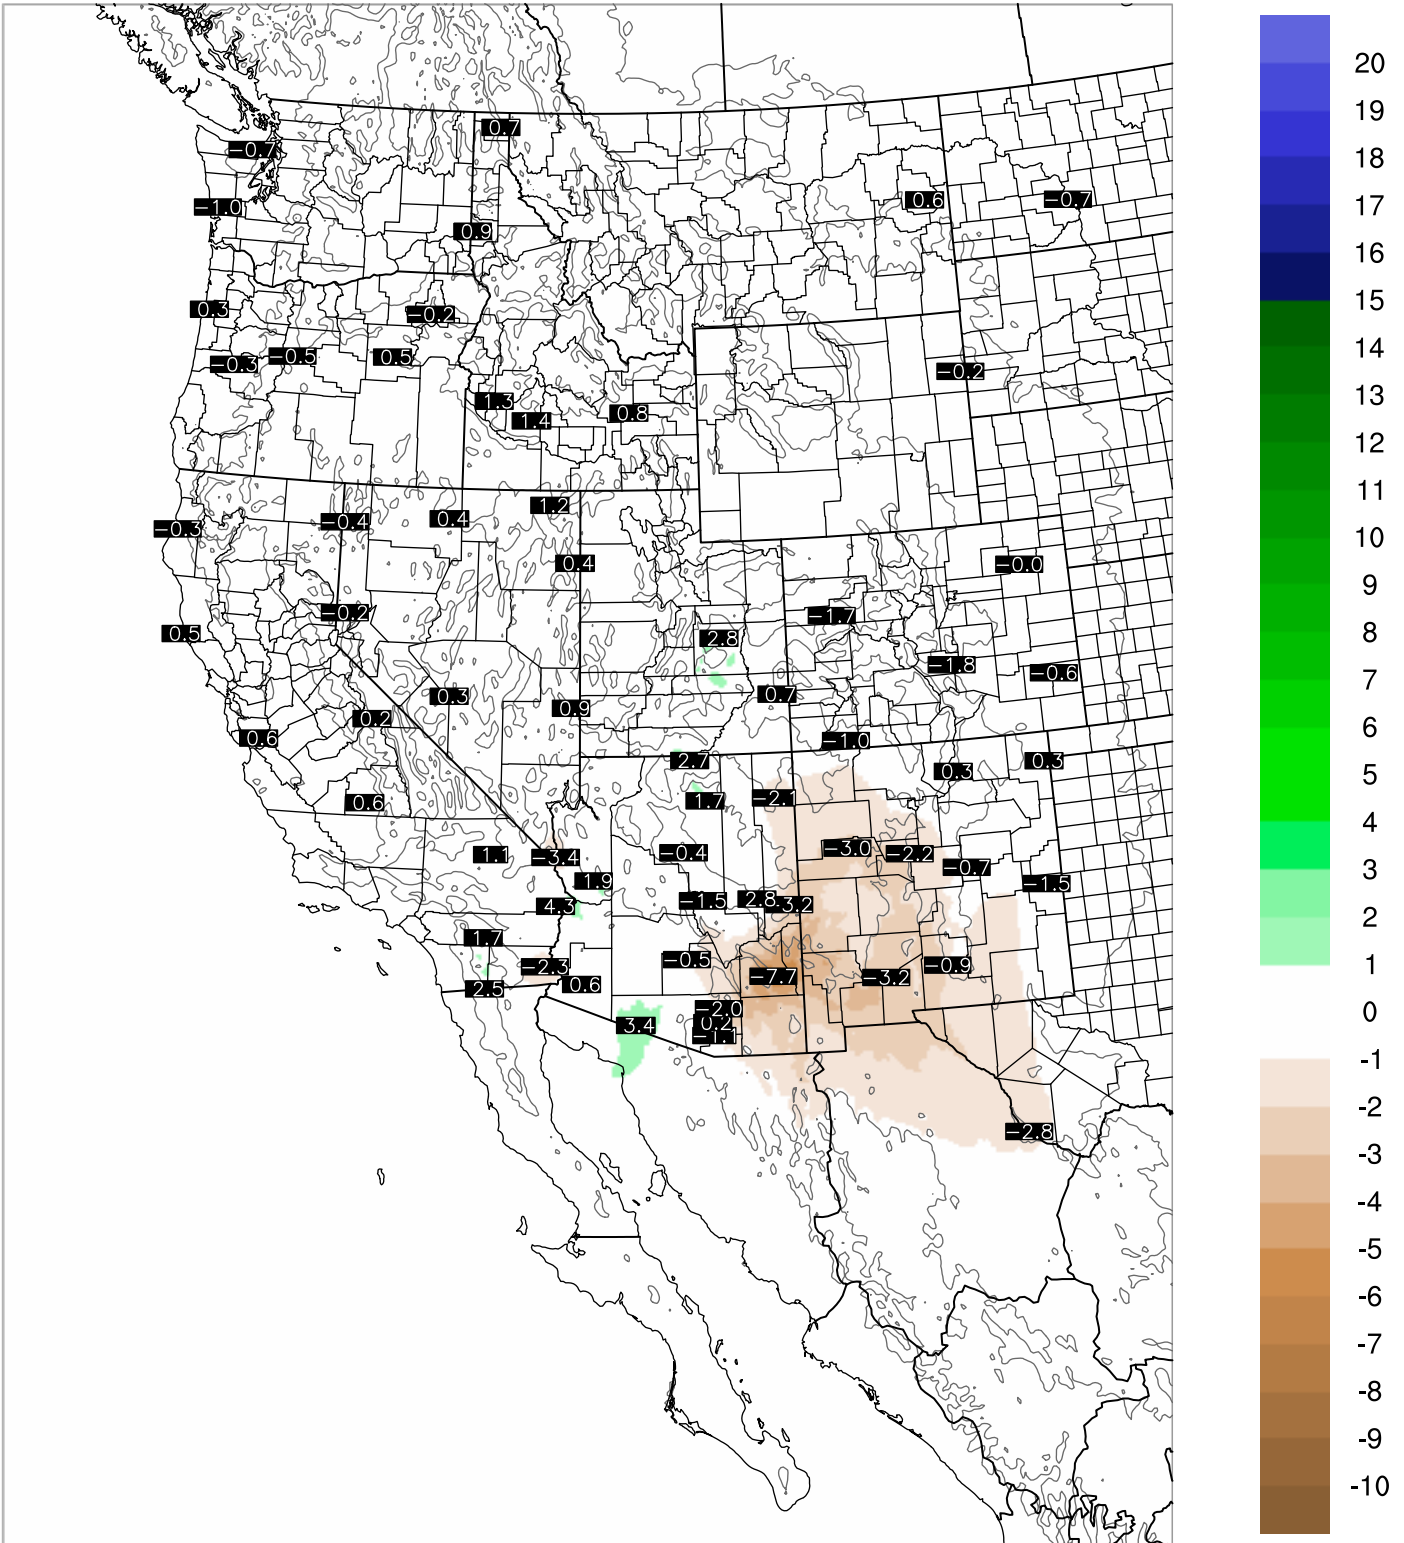

Corrected PWV 12 Oct 2021 5:45 UTC

PWV Error(mm) Obs-Init

Corrected PWV 12 Oct 2021 5:45 UTC

PWV Error(mm) Obs-Init