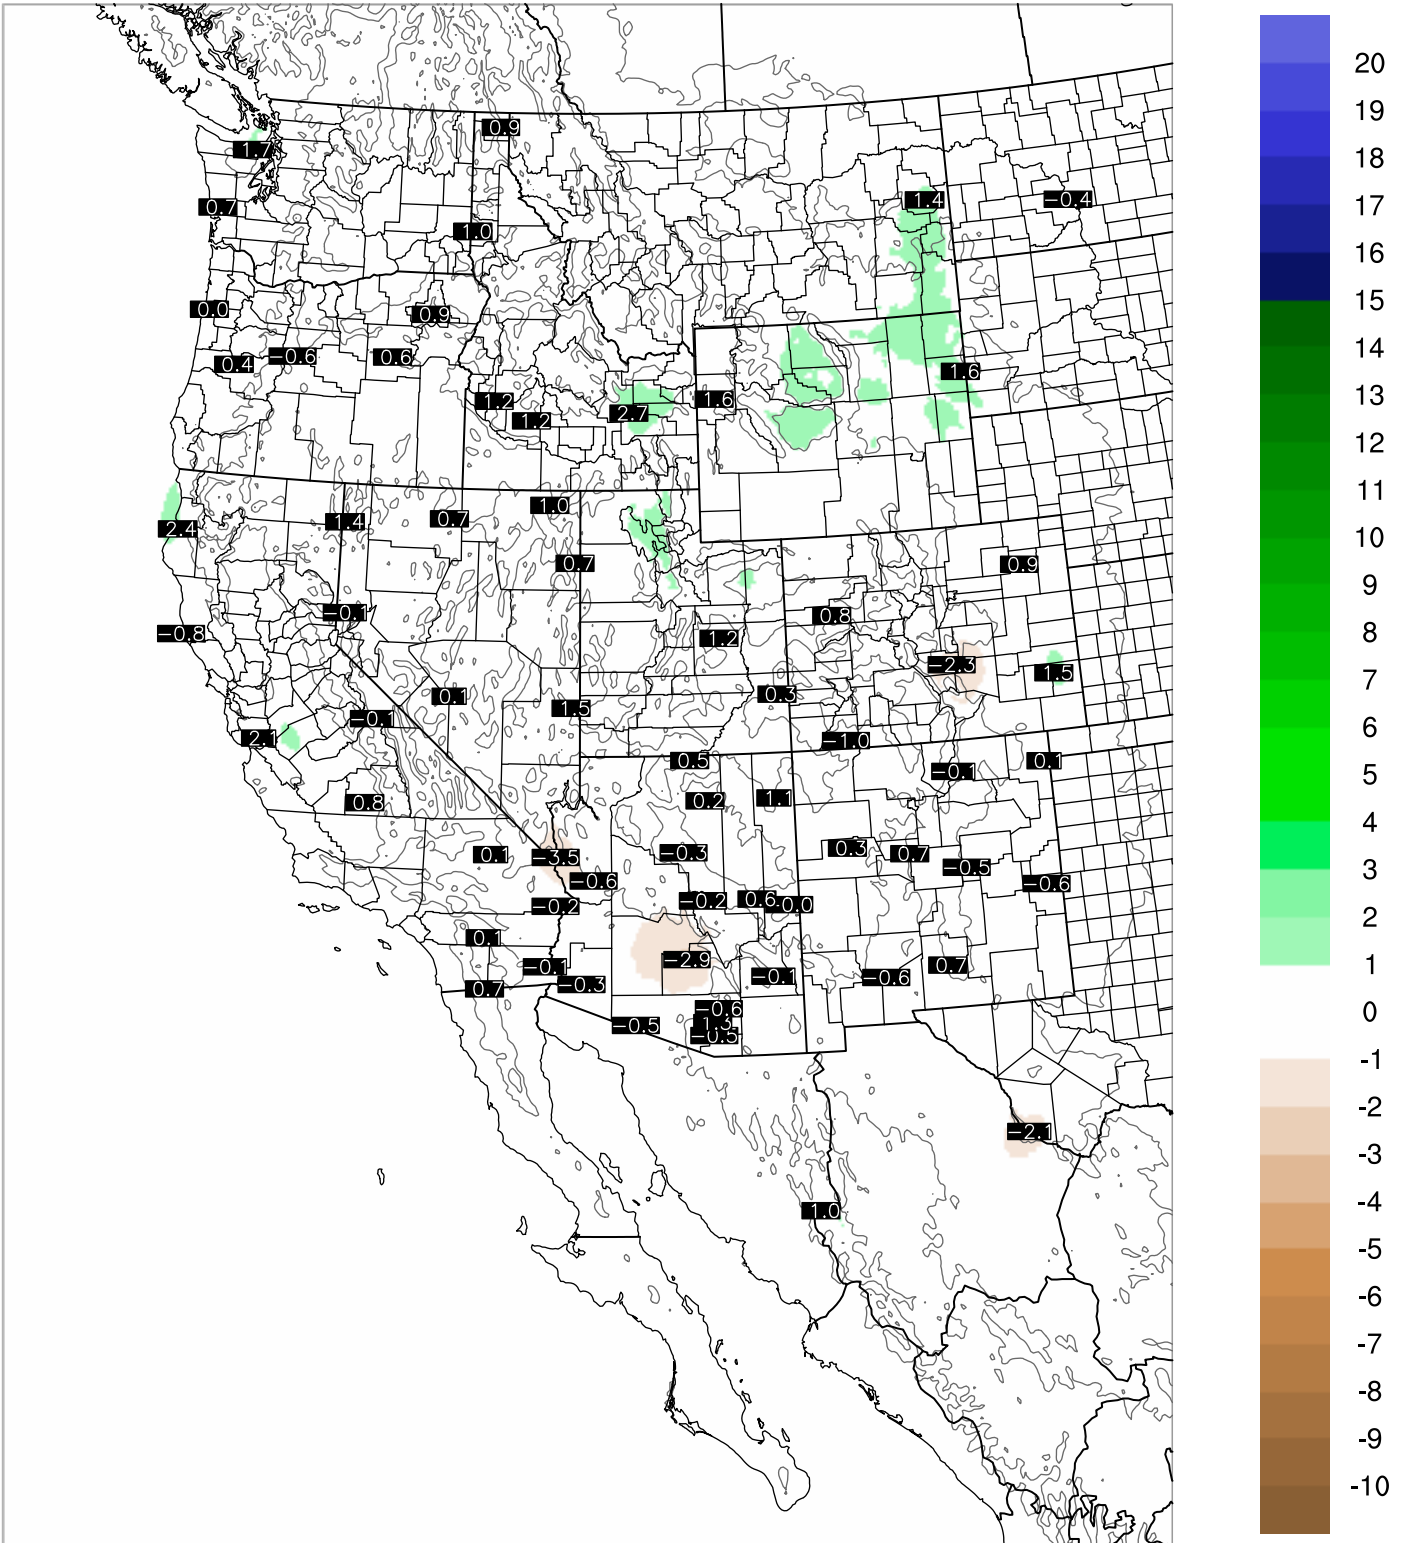

Corrected PWV 11 Oct 2021 5:45 UTC

PWV Error(mm) Obs-Init

Corrected PWV 11 Oct 2021 5:45 UTC

PWV Error(mm) Obs-Init