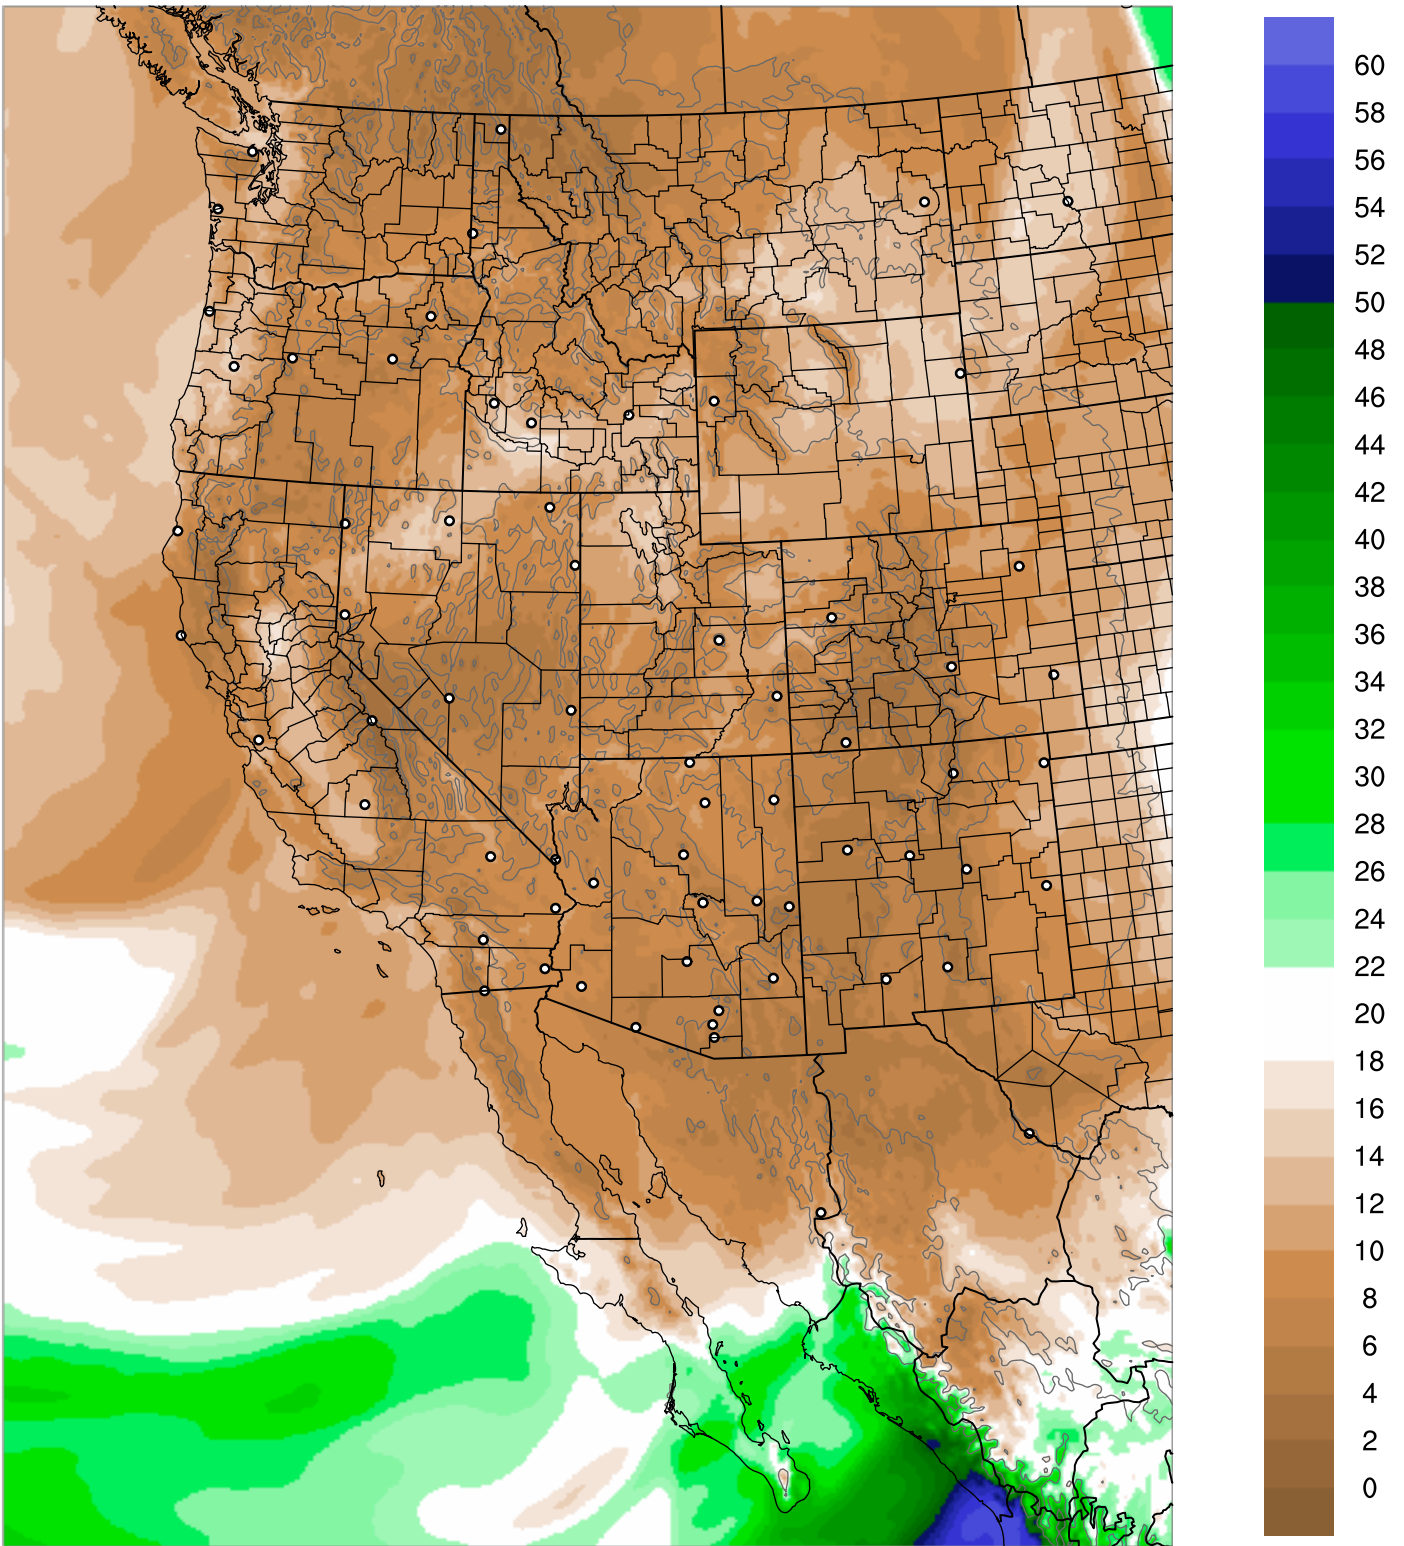

Corrected PWV 11 Oct 2021 5:45 UTC

PWV Error(mm) Obs-Init

Corrected PWV 11 Oct 2021 5:45 UTC

PWV Error(mm) Obs-Init