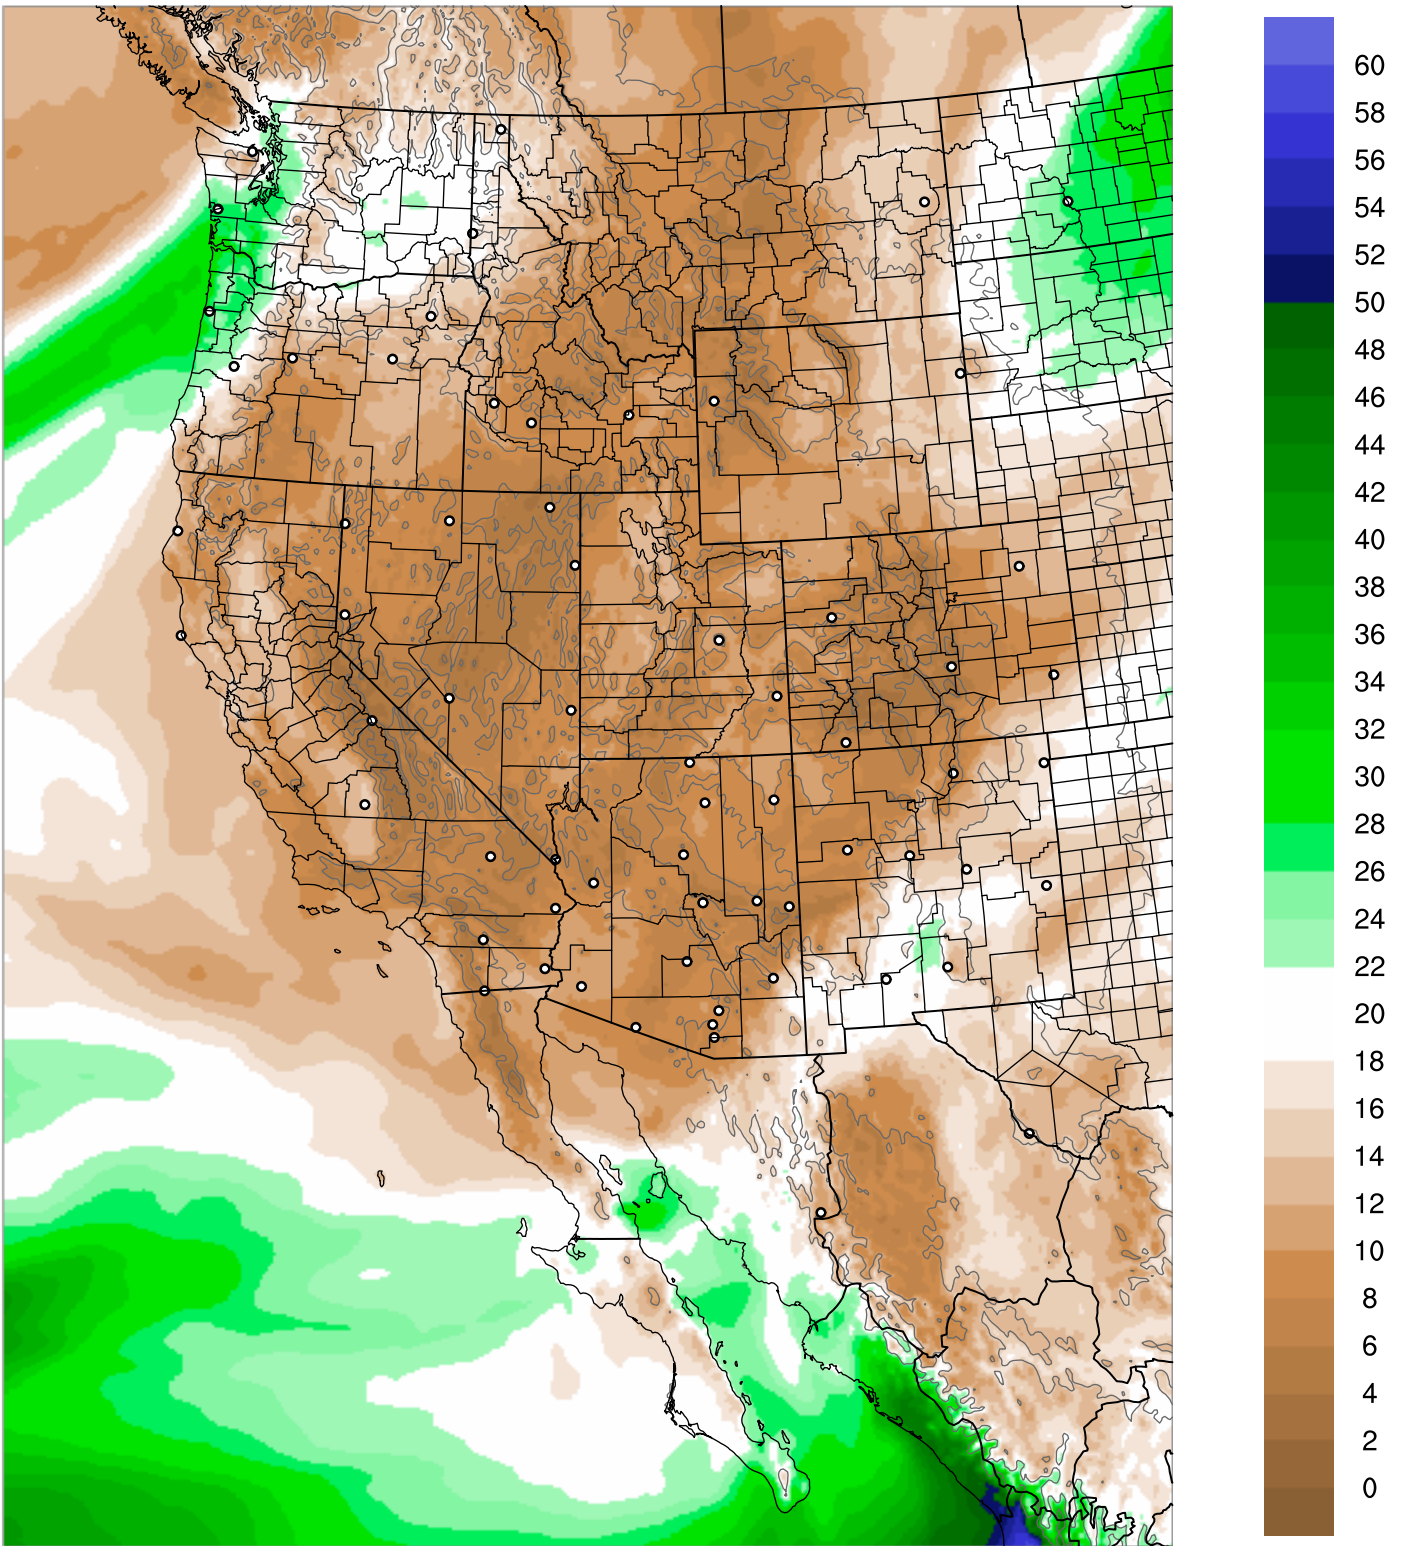

Corrected PWV 10 Oct 2021 5:45 UTC

PWV Error(mm) Obs-Init

Corrected PWV 10 Oct 2021 5:45 UTC

PWV Error(mm) Obs-Init