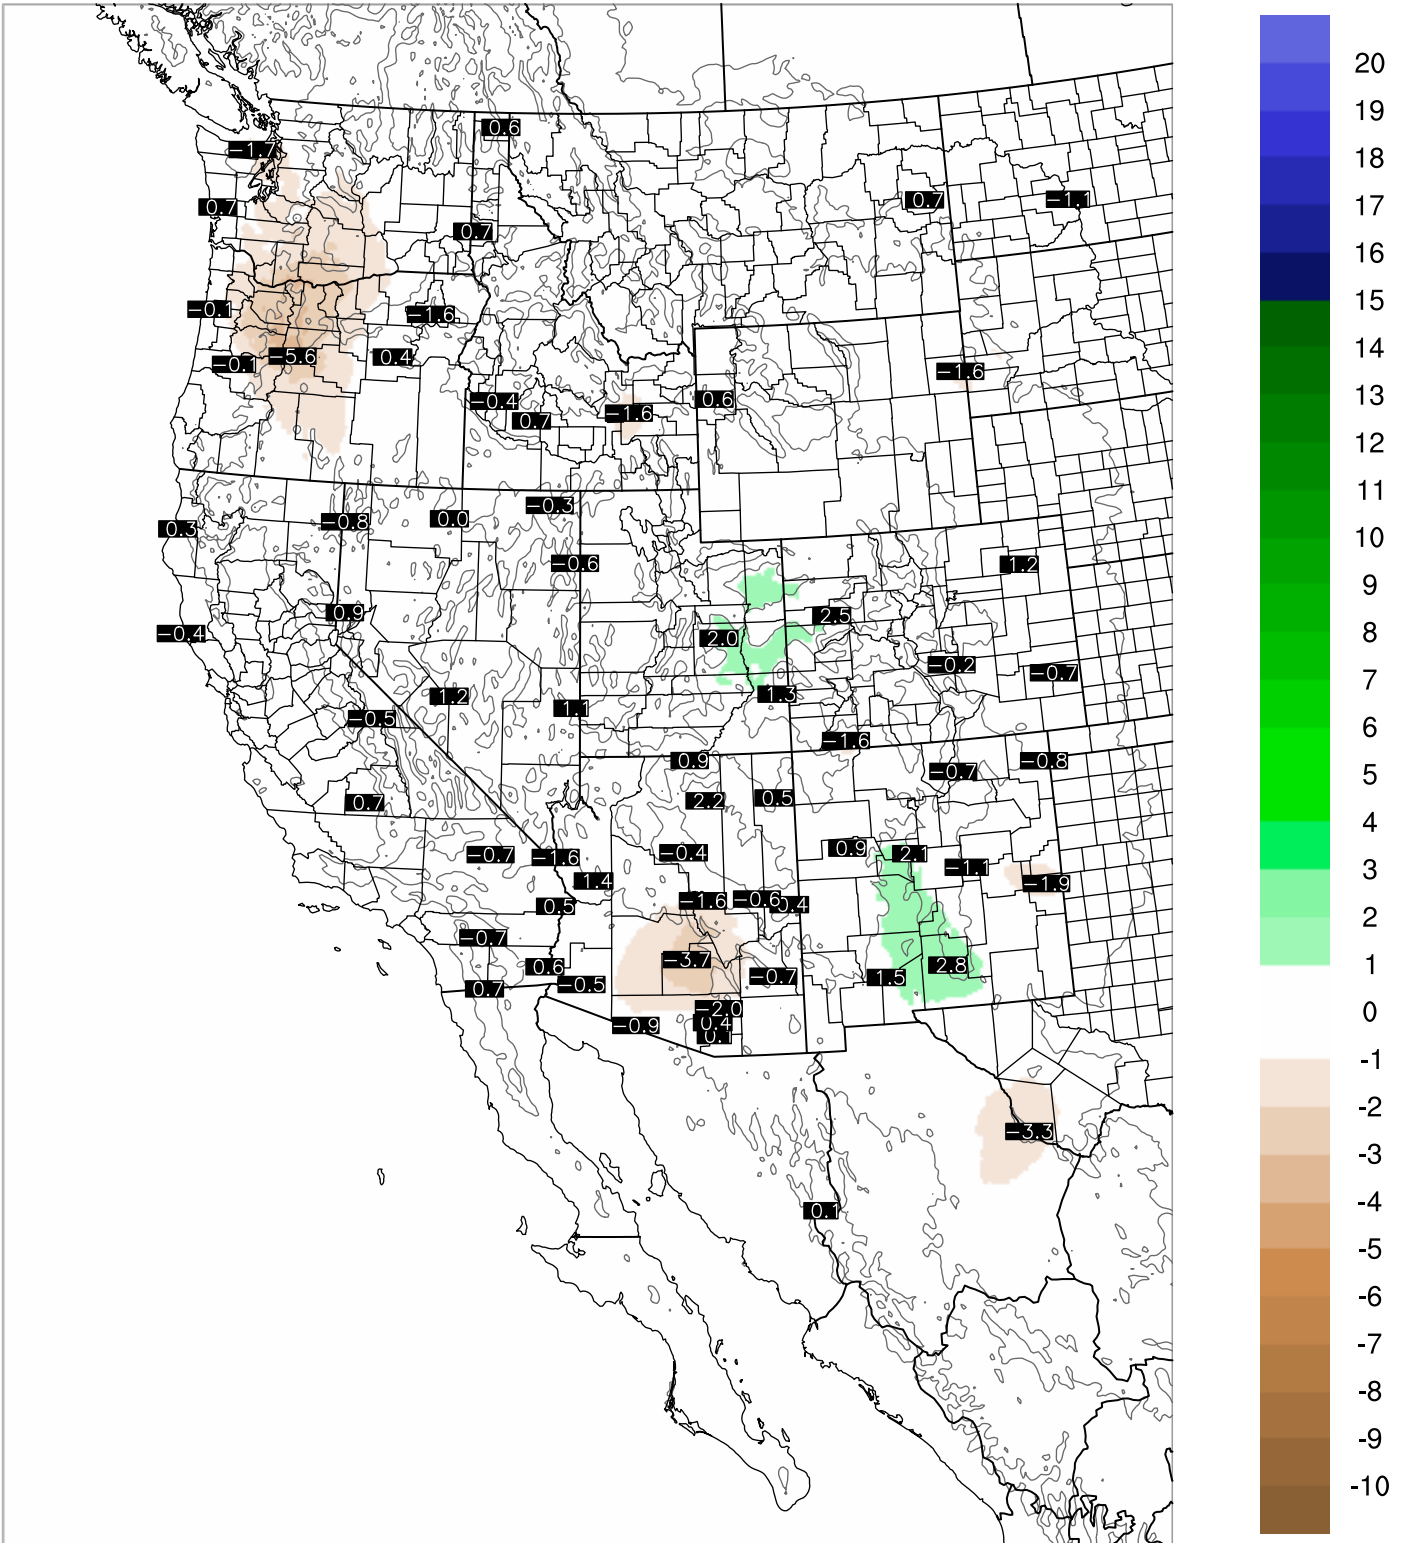

Corrected PWV 10 Oct 2021 5:45 UTC

PWV Error(mm) Obs-Init

Corrected PWV 10 Oct 2021 5:45 UTC

PWV Error(mm) Obs-Init