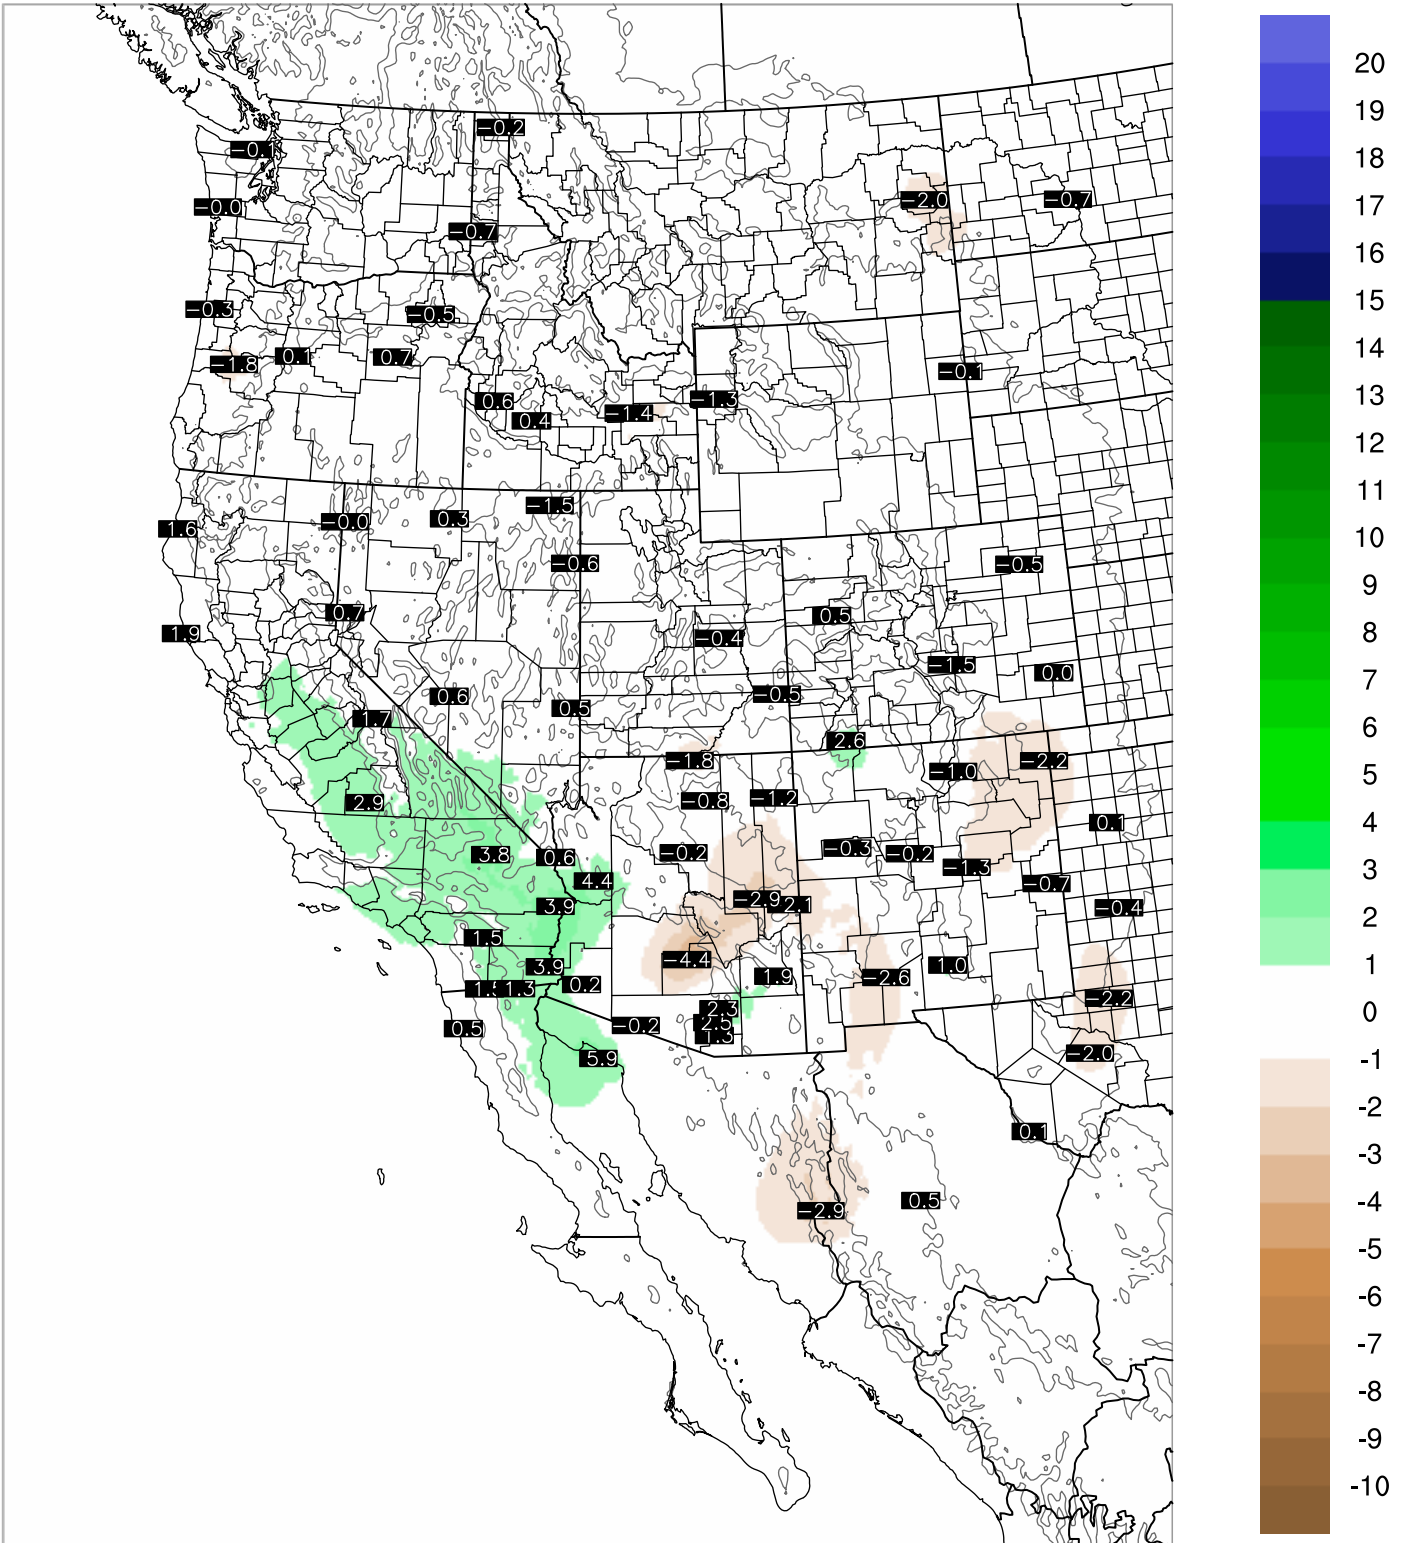

# Corrected PWV 6 Oct 2021 5:45 UTC

# PWV Error(mm) Obs-Init

Corrected PWV 6 Oct 2021 5:45 UTC

PWV Error(mm) Obs-Init